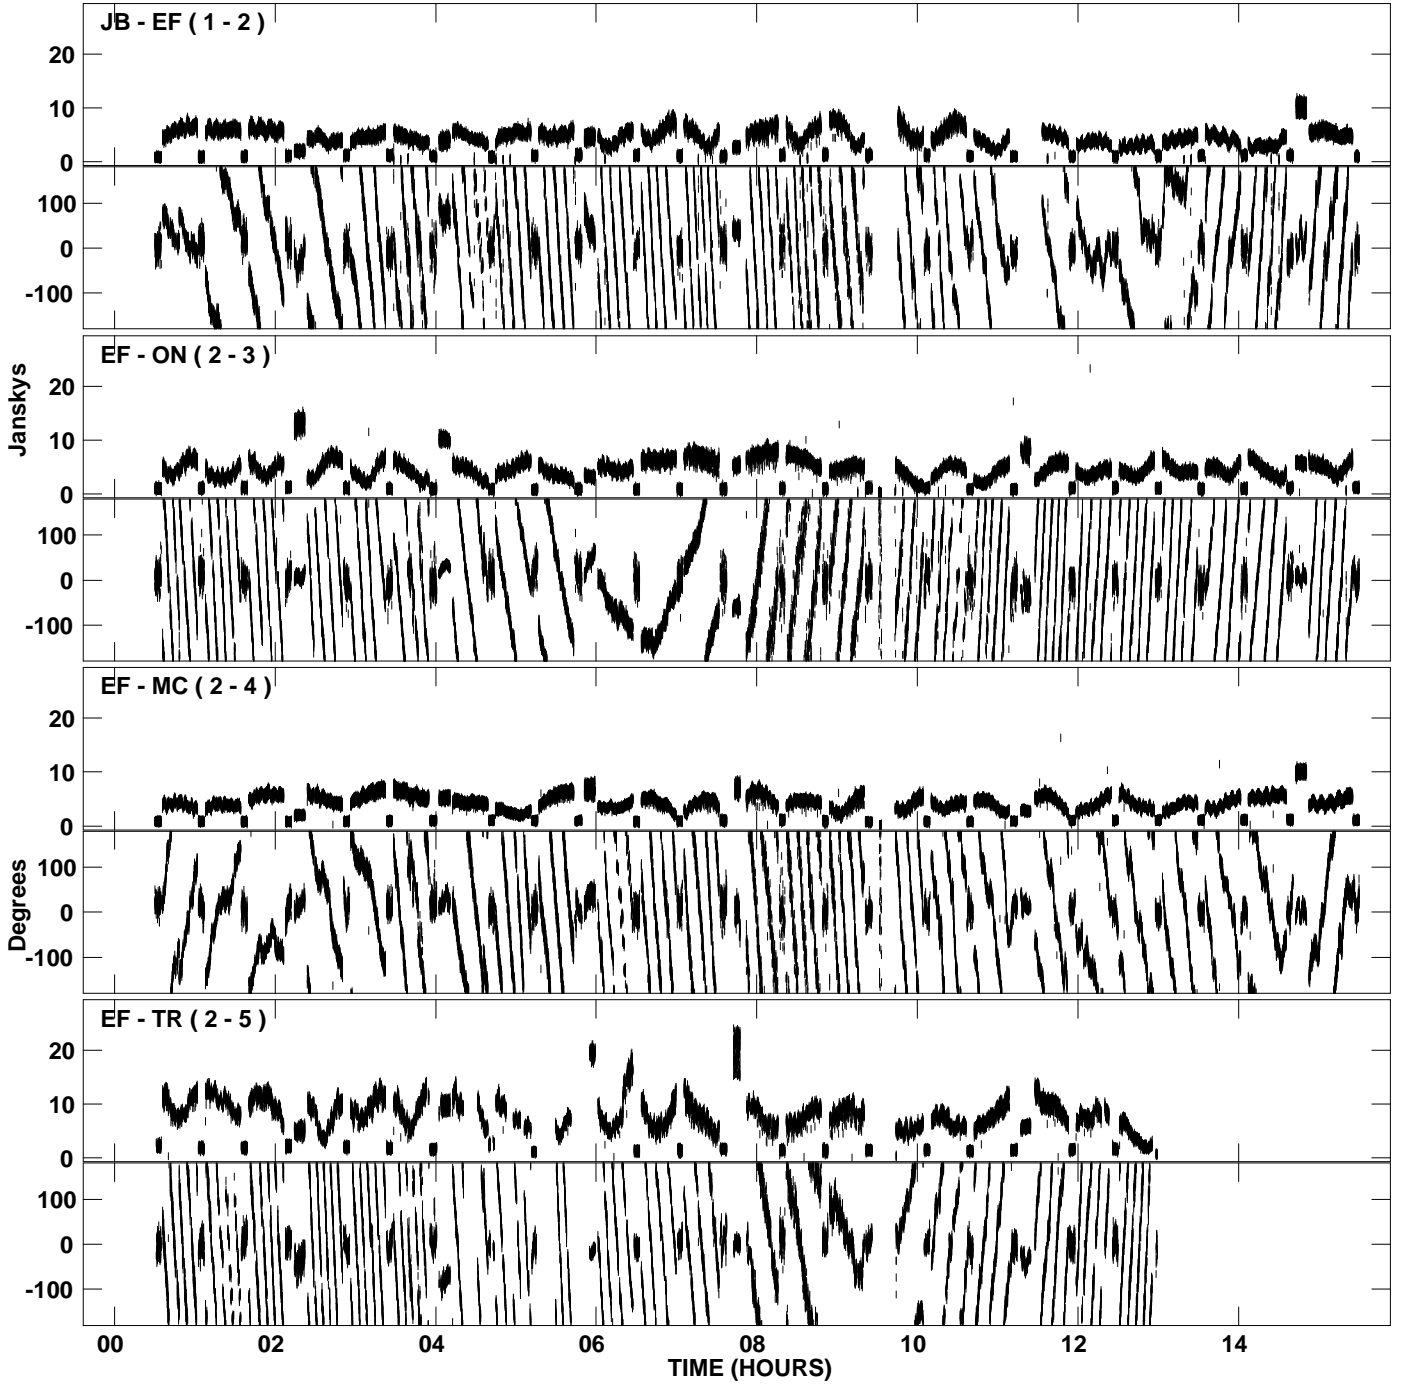

PLot file version 1 created 06-SEP-2006 19:21:44
Amplitude and Phase vs Time for EF015 1.MSORT.1 Vect aver. CL # 3
IF 1 CHAN 1 - 1024 STK LL

PLot file version 2 created 06-SEP-2006 19:21:44
Amplitude andPhase vs Time for EF015 1.MSORT.1 Vect aver. CL # 3
IF 1 CHAN 1 - 1024 STK LL

PLot file version 3 created 06-SEP-2006 19:33:25
Amplitude andPhase vs Time for EF015 1.MSORT.1 Vect aver. CL # 3
IF 1 CHAN 1 - 1024 STK RR

PLot file version 4 created 06-SEP-2006 19:33:26
Amplitude andPhase vs Time for EF015 1.MSORT.1 Vect aver. CL # 3
IF 1 CHAN 1 - 1024 STK RR