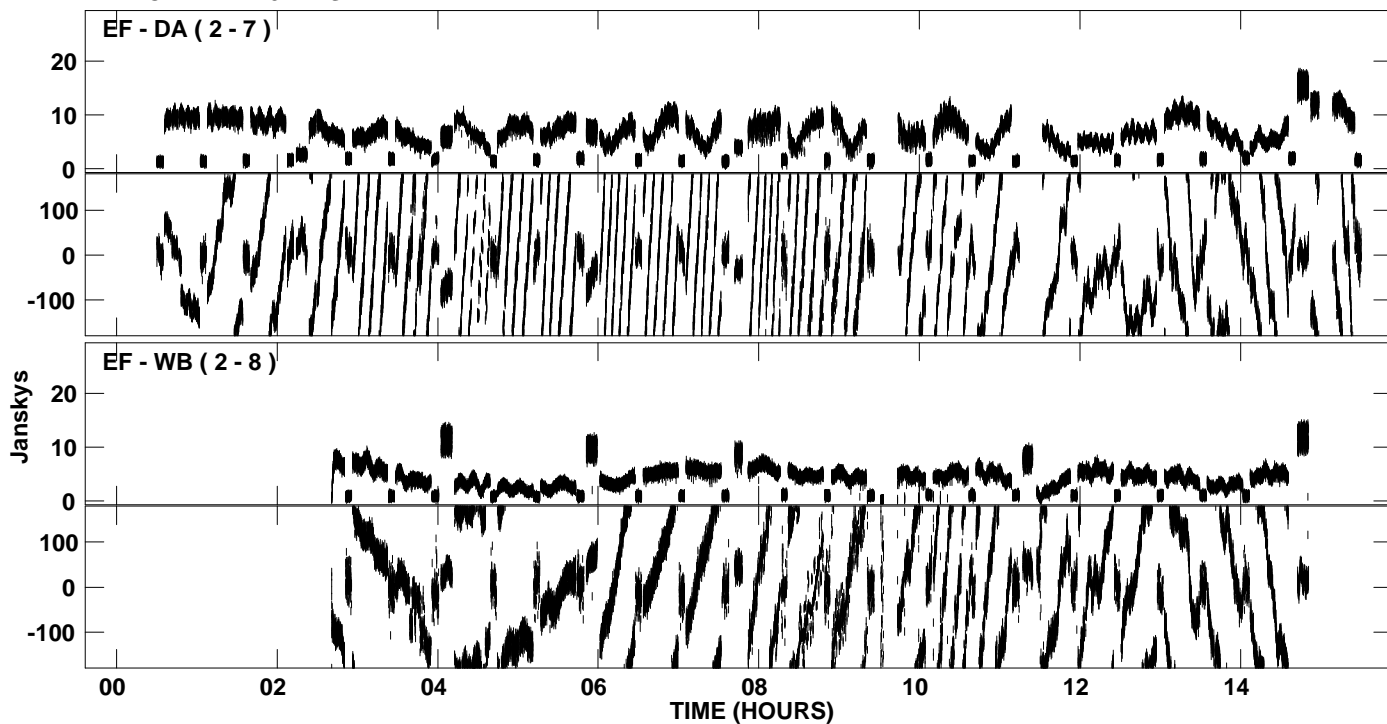

PLot file version 1 created 06-SEP-2006 19:21:44
Amplitude and Phase vs Time for EF015 1.MSORT.1 Vect aver. CL # 3
IF 1 CHAN 1 - 1024 STK LL

PLot file version 2 created 06-SEP-2006 19:21:44
Amplitude andPhase vs Time for EF015 1.MSORT.1 Vect aver. CL # 3
IF 1 CHAN 1 - 1024 STK LL

PLot file version 3 created 06-SEP-2006 19:33:25
Amplitude andPhase vs Time for EF015 1.MSORT.1 Vect aver. CL # 3
IF 1 CHAN 1 - 1024 STK RR

PLot file version 4 created 06-SEP-2006 19:33:26
Amplitude andPhase vs Time for EF015 1.MSORT.1 Vect aver. CL # 3
IF 1 CHAN 1 - 1024 STK RR