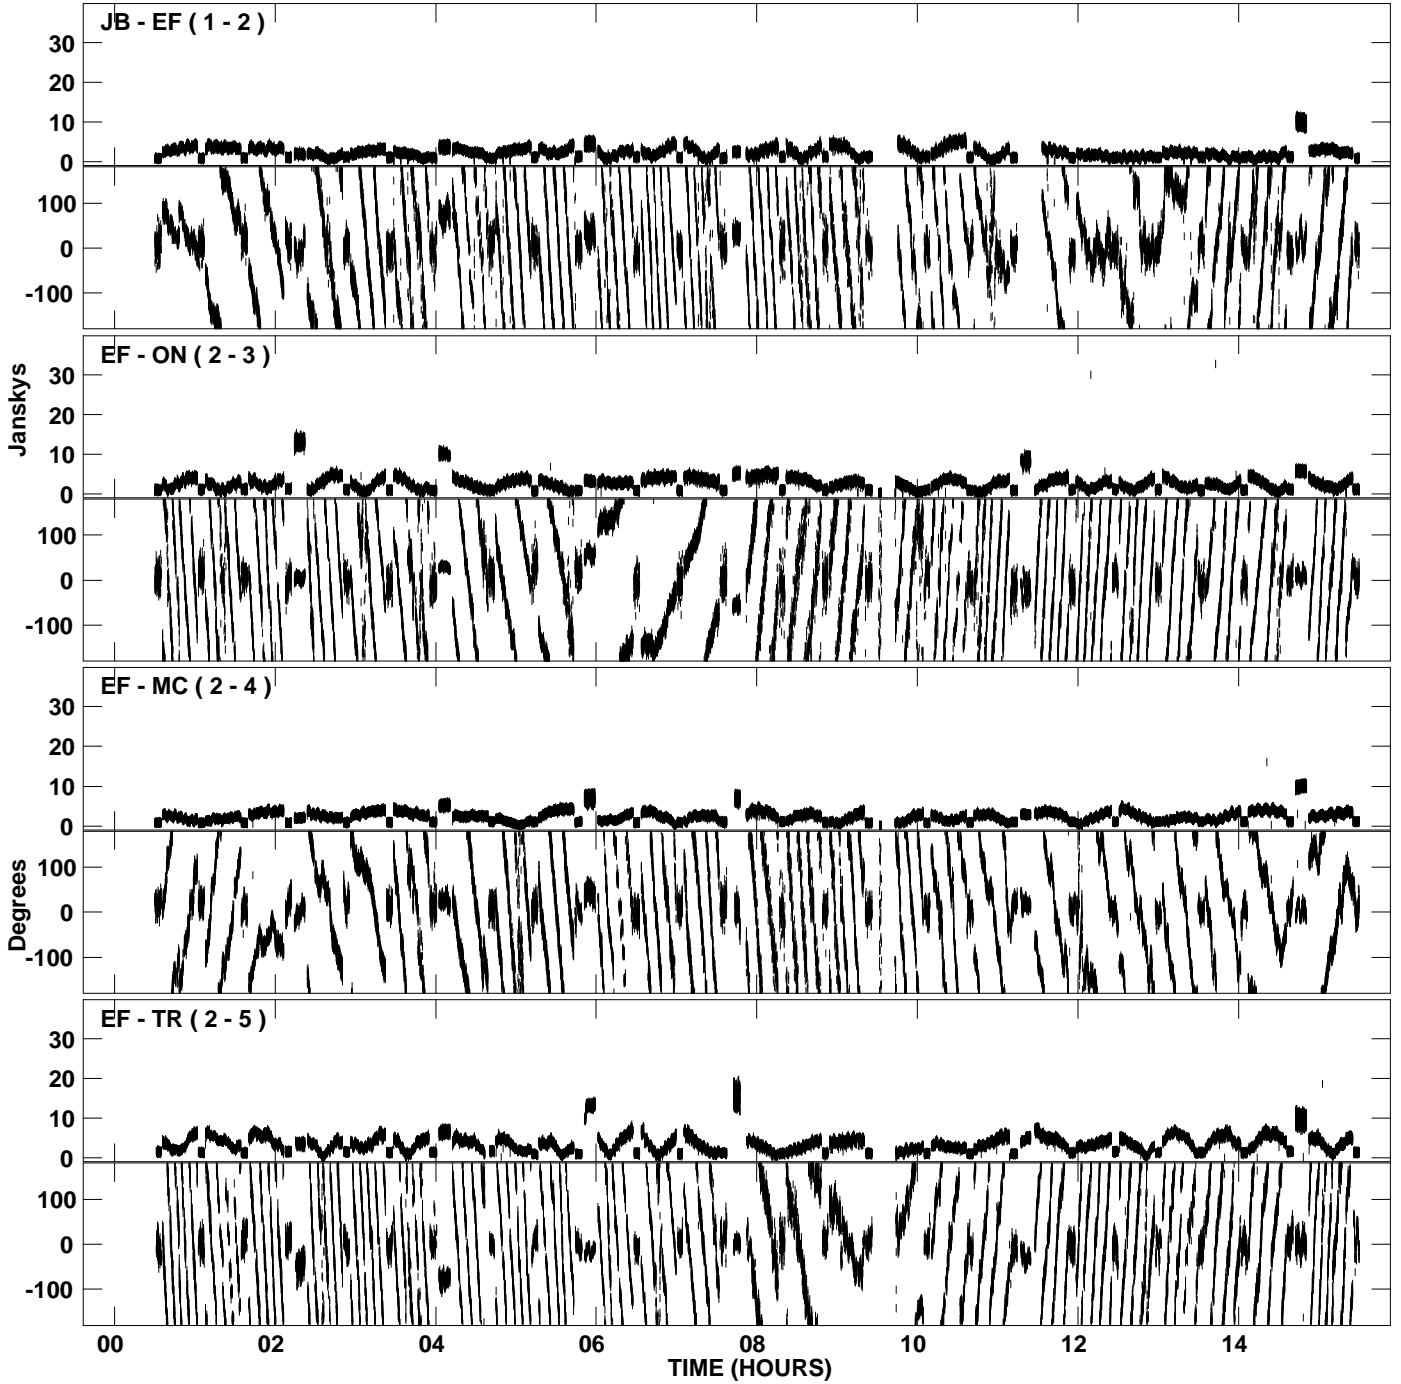

PLot file version 1 created 06-SEP-2006 19:21:44
Amplitude and Phase vs Time for EF015 1.MSORT.1 Vect aver. CL # 3
IF 1 CHAN 1 - 1024 STK LL

PLot file version 2 created 06-SEP-2006 19:21:44
Amplitude andPhase vs Time for EF015 1.MSORT.1 Vect aver. CL # 3
IF 1 CHAN 1 - 1024 STK LL

PLot file version 3 created 06-SEP-2006 19:33:25
Amplitude andPhase vs Time for EF015 1.MSORT.1 Vect aver. CL # 3
IF 1 CHAN 1 - 1024 STK RR

PLot file version 4 created 06-SEP-2006 19:33:26
Amplitude andPhase vs Time for EF015 1.MSORT.1 Vect aver. CL # 3
IF 1 CHAN 1 - 1024 STK RR