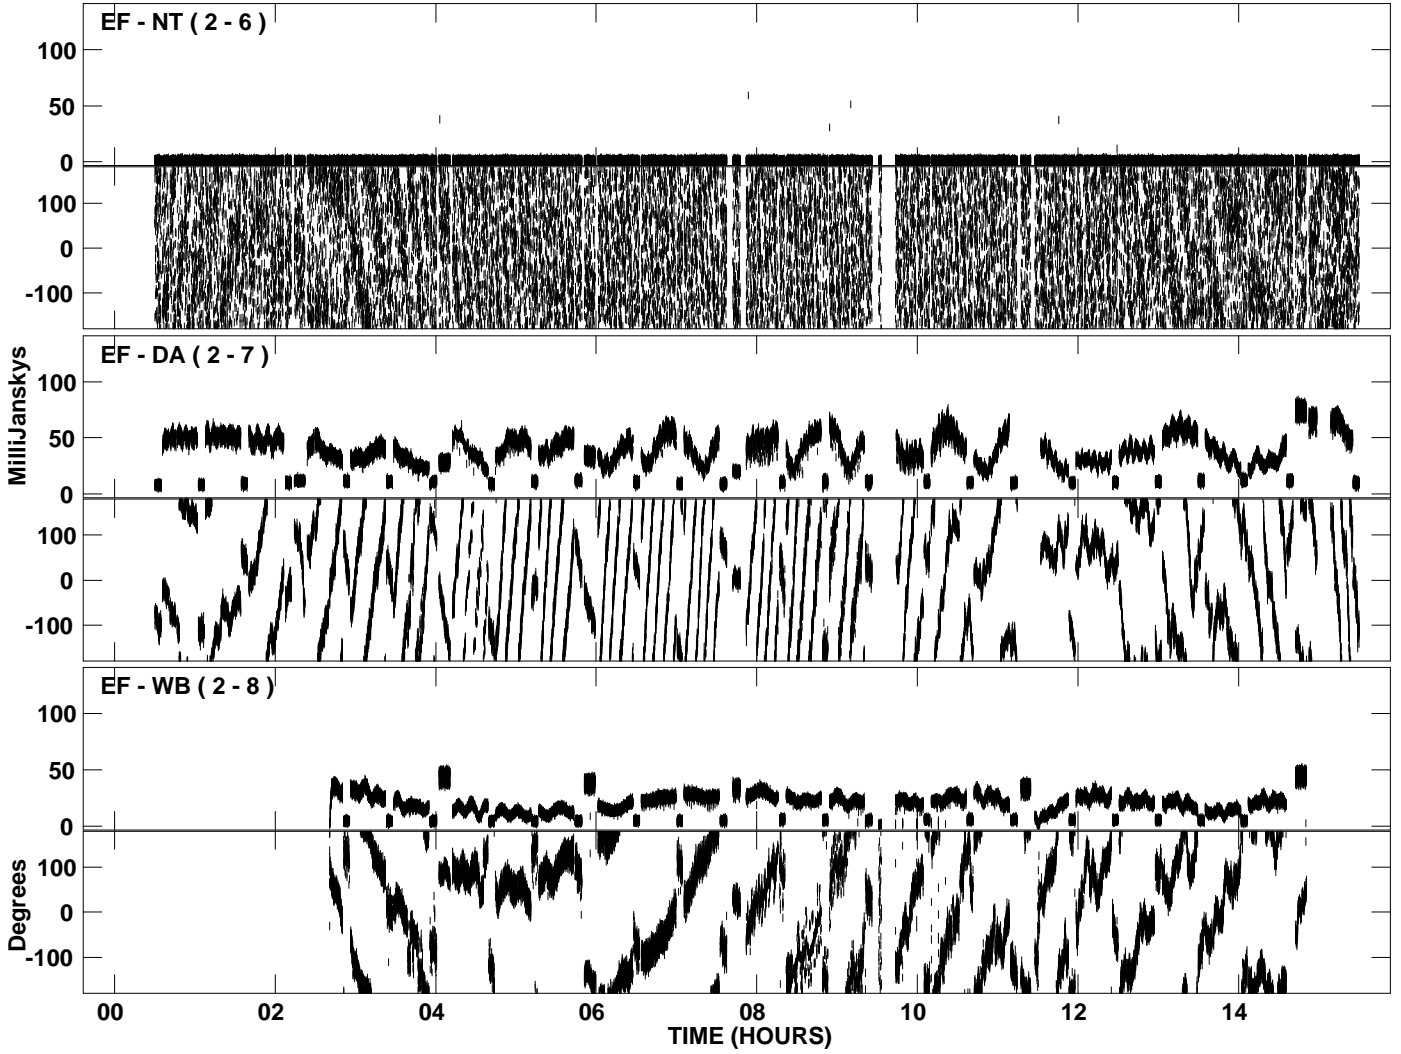

PLot file version 1 created 06-SEP-2006 16:03:39  
Amplitude andPhase vs Time for EF015 1.MSORT.1 Vect aver.  
IF 1 CHAN 1 - 1024 STK LL

PLot file version 2 created 06-SEP-2006 16:03:40  
Amplitude andPhase vs Time for EF015 1.MSORT.1 Vect aver.  
IF 1 CHAN 1 - 1024 STK LL

PLot file version 3 created 06-SEP-2006 16:14:17  
Amplitude andPhase vs Time for EF015 1.MSORT.1 Vect aver.  
IF 1 CHAN 1 - 1024 STK RR

PLot file version 4 created 06-SEP-2006 16:14:18  
Amplitude andPhase vs Time for EF015 1.MSORT.1 Vect aver.  
IF 1 CHAN 1 - 1024 STK RR