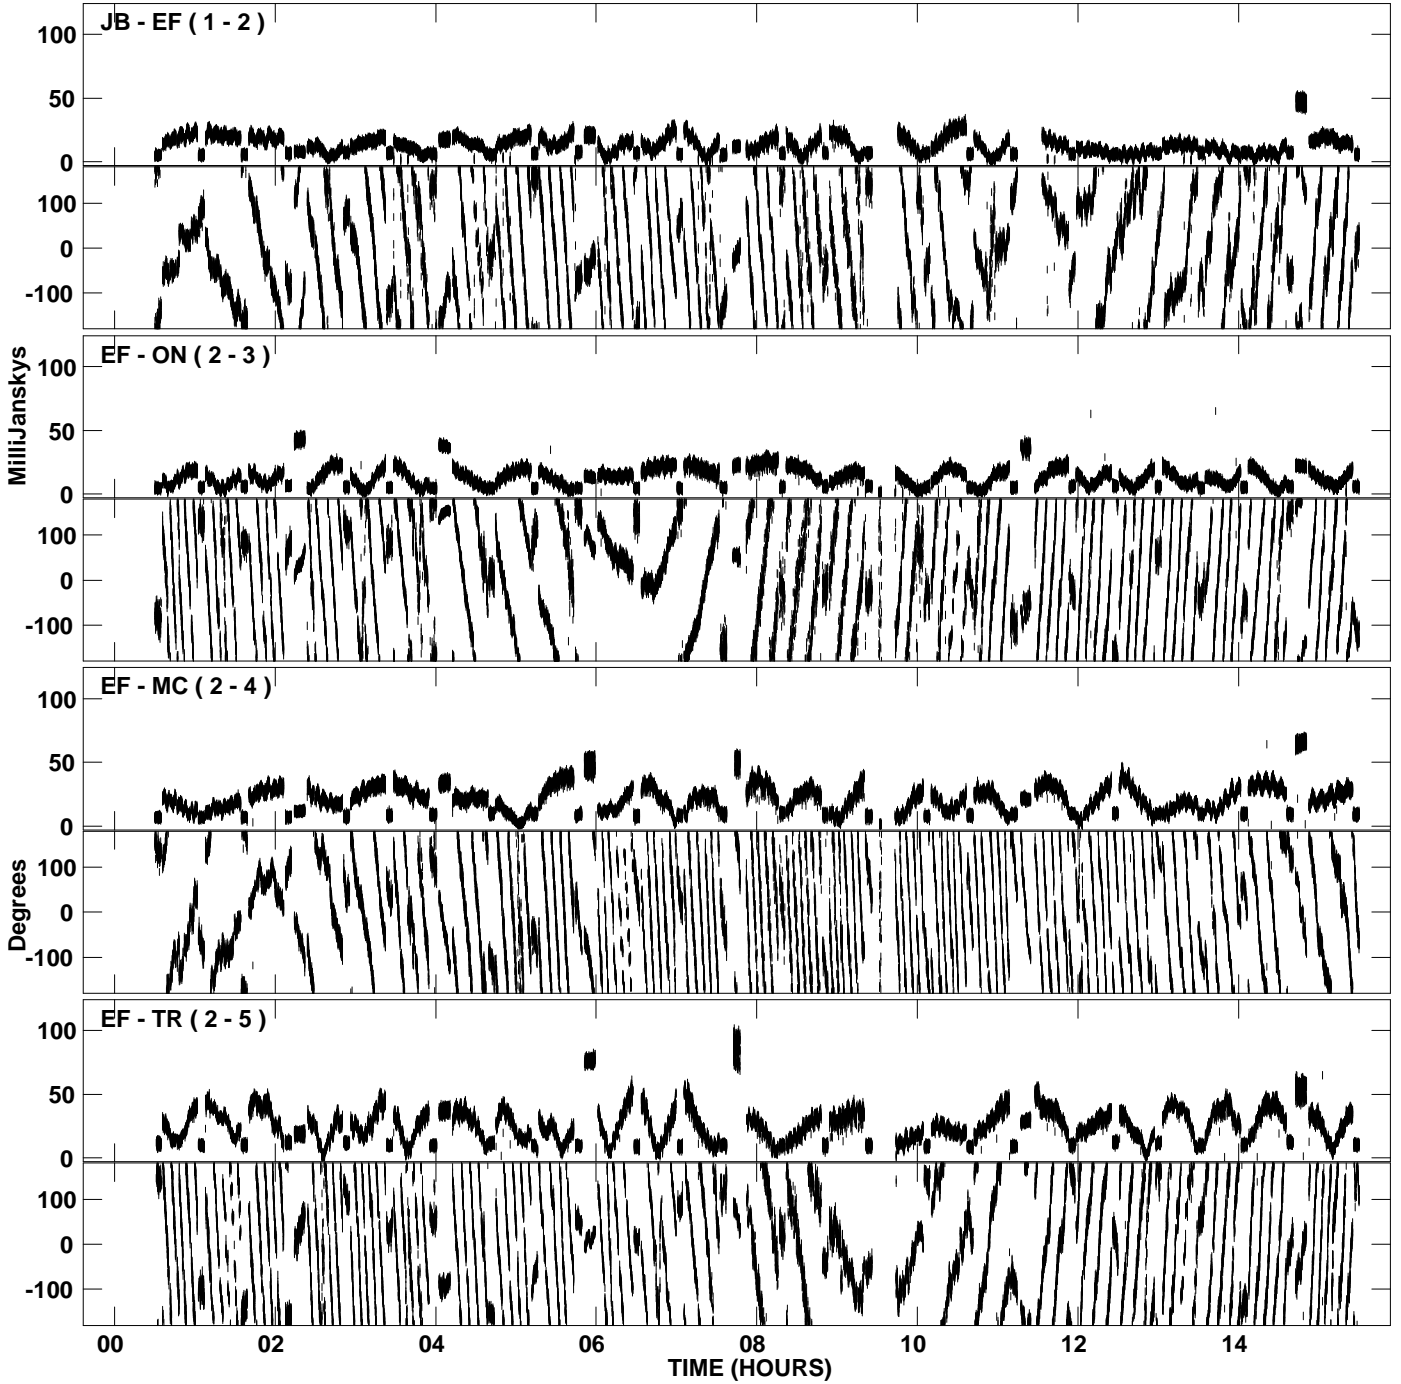

PLot file version 1 created 06-SEP-2006 16:03:39  
Amplitude andPhase vs Time for EF015 1.MSORT.1 Vect aver.  
IF 1 CHAN 1 - 1024 STK LL

PLot file version 2 created 06-SEP-2006 16:03:40  
Amplitude andPhase vs Time for EF015 1.MSORT.1 Vect aver.  
IF 1 CHAN 1 - 1024 STK LL

PLot file version 3 created 06-SEP-2006 16:14:17  
Amplitude andPhase vs Time for EF015 1.MSORT.1 Vect aver.  
IF 1 CHAN 1 - 1024 STK RR

PLot file version 4 created 06-SEP-2006 16:14:18  
Amplitude andPhase vs Time for EF015 1.MSORT.1 Vect aver.  
IF 1 CHAN 1 - 1024 STK RR