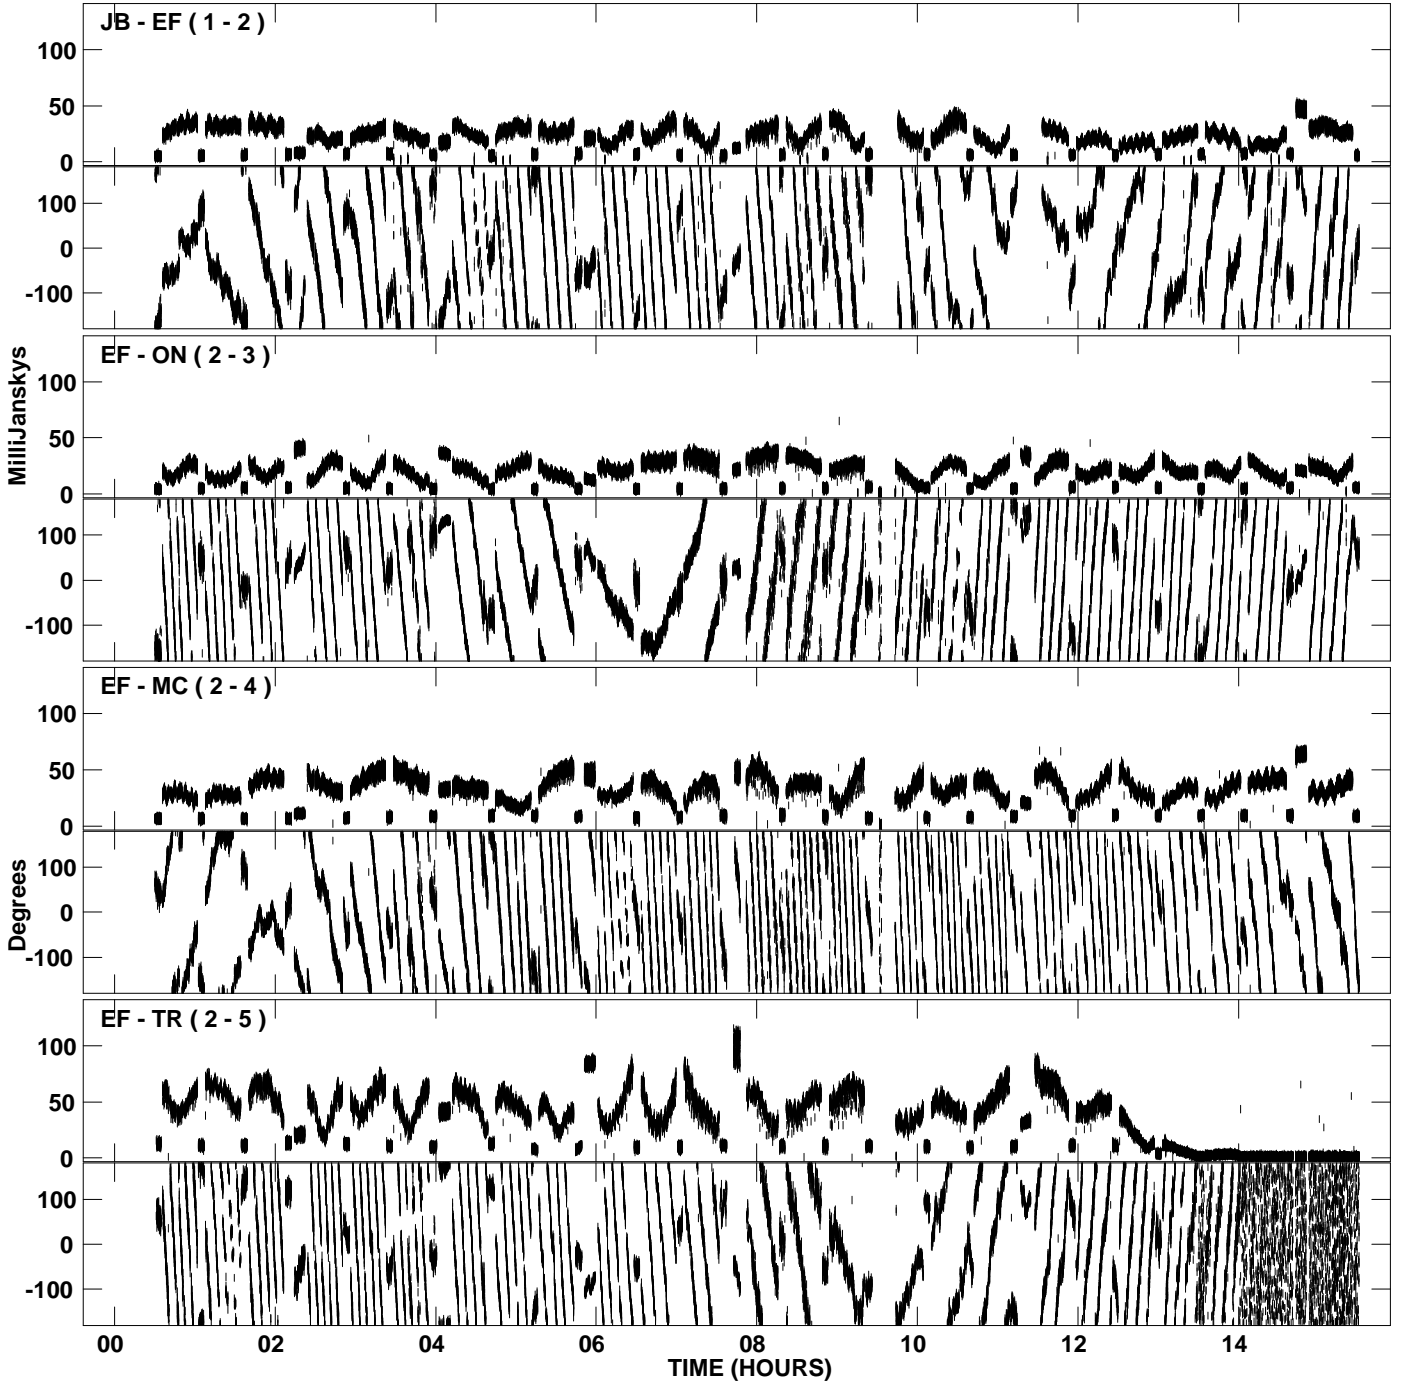

PLot file version 1 created 06-SEP-2006 16:03:39  
Amplitude andPhase vs Time for EF015 1.MSORT.1 Vect aver.  
IF 1 CHAN 1 - 1024 STK LL

PLot file version 2 created 06-SEP-2006 16:03:40  
Amplitude andPhase vs Time for EF015 1.MSORT.1 Vect aver.  
IF 1 CHAN 1 - 1024 STK LL

PLot file version 3 created 06-SEP-2006 16:14:17  
Amplitude andPhase vs Time for EF015 1.MSORT.1 Vect aver.  
IF 1 CHAN 1 - 1024 STK RR

PLot file version 4 created 06-SEP-2006 16:14:18  
Amplitude andPhase vs Time for EF015 1.MSORT.1 Vect aver.  
IF 1 CHAN 1 - 1024 STK RR