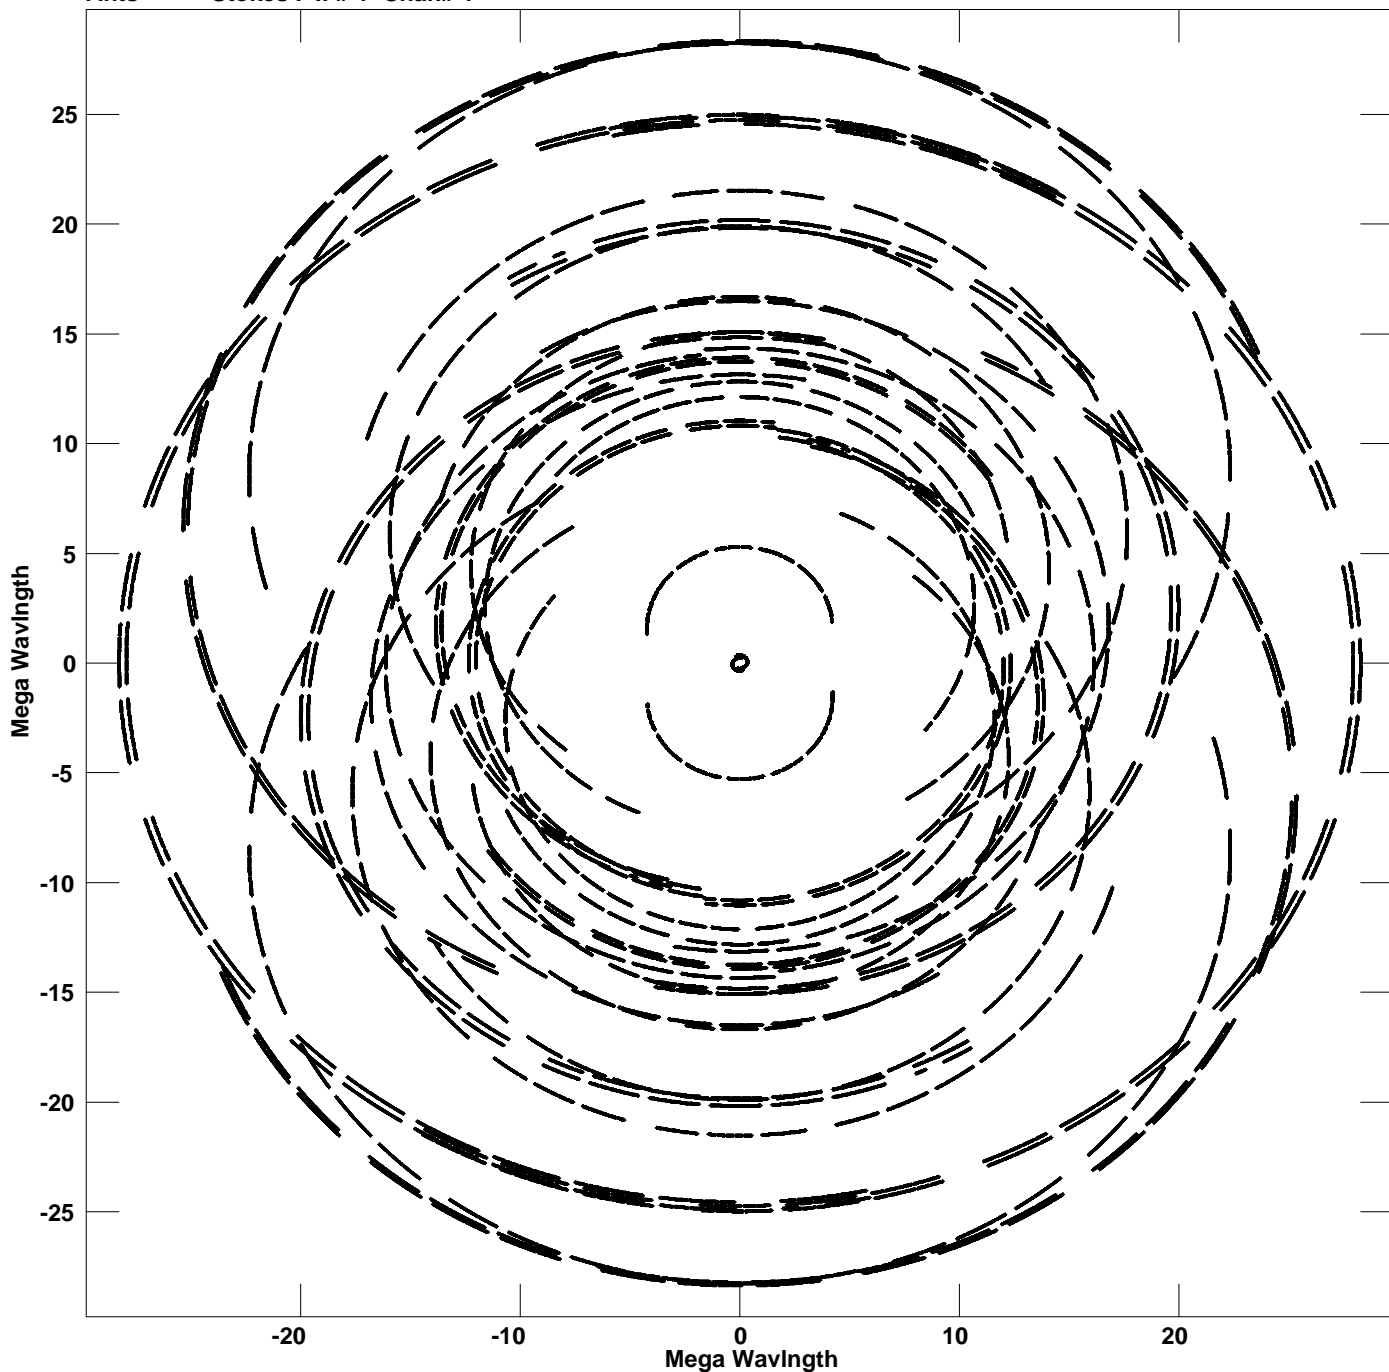

Plot file version 1 created 06-SEP-2006 19:48:56
V vs U for W3OH.MULTI.1 Source:W3OH
Ants * - * Stokes I IF# 1 Chan# 1

Freq = 6.0360 GHz, Bw = 0.500 MHz