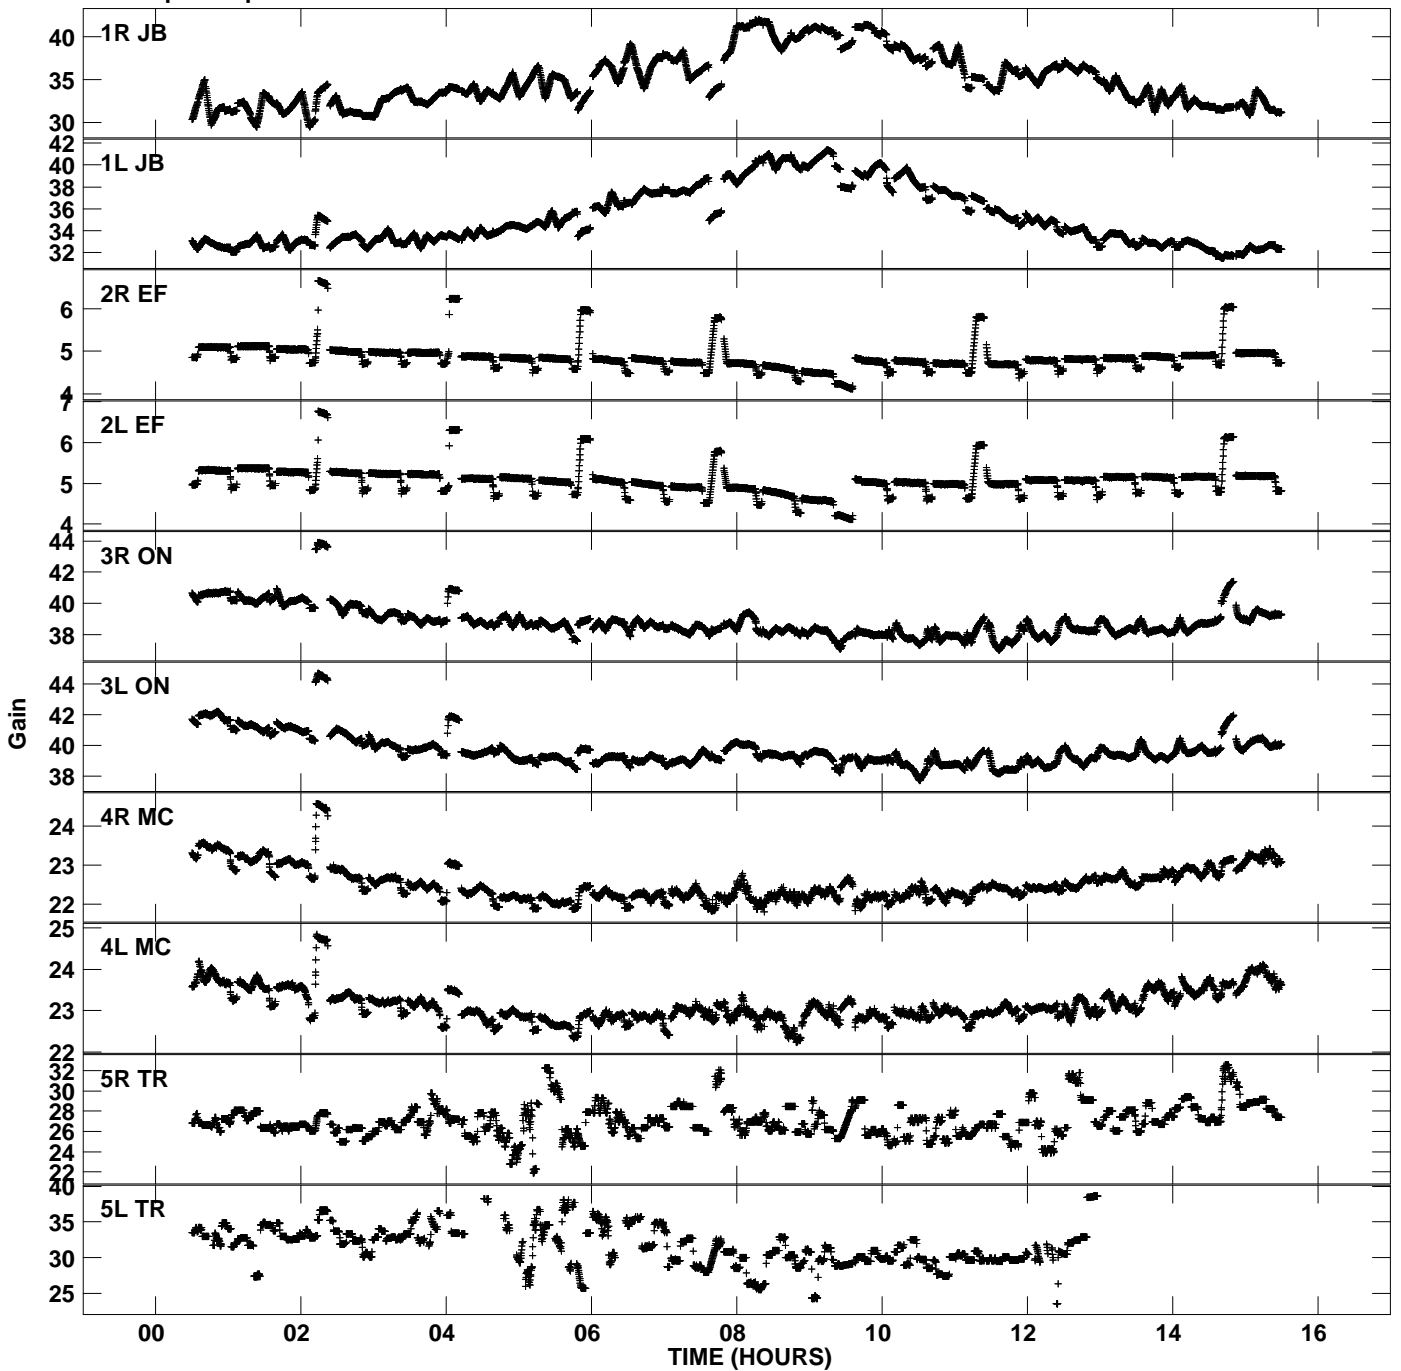

Plot file version 1 created 07-SEP-2006 13:37:50
Gain amp vs UTC time for EF015_2.UVDATA.1
CL 2 Rpol & Lpol IF 1

Plot file version 2 created 07-SEP-2006 13:37:50
Gain amp vs UTC time for EF015_2.UVDATA.1
CL 2 Rpol & Lpol IF 1