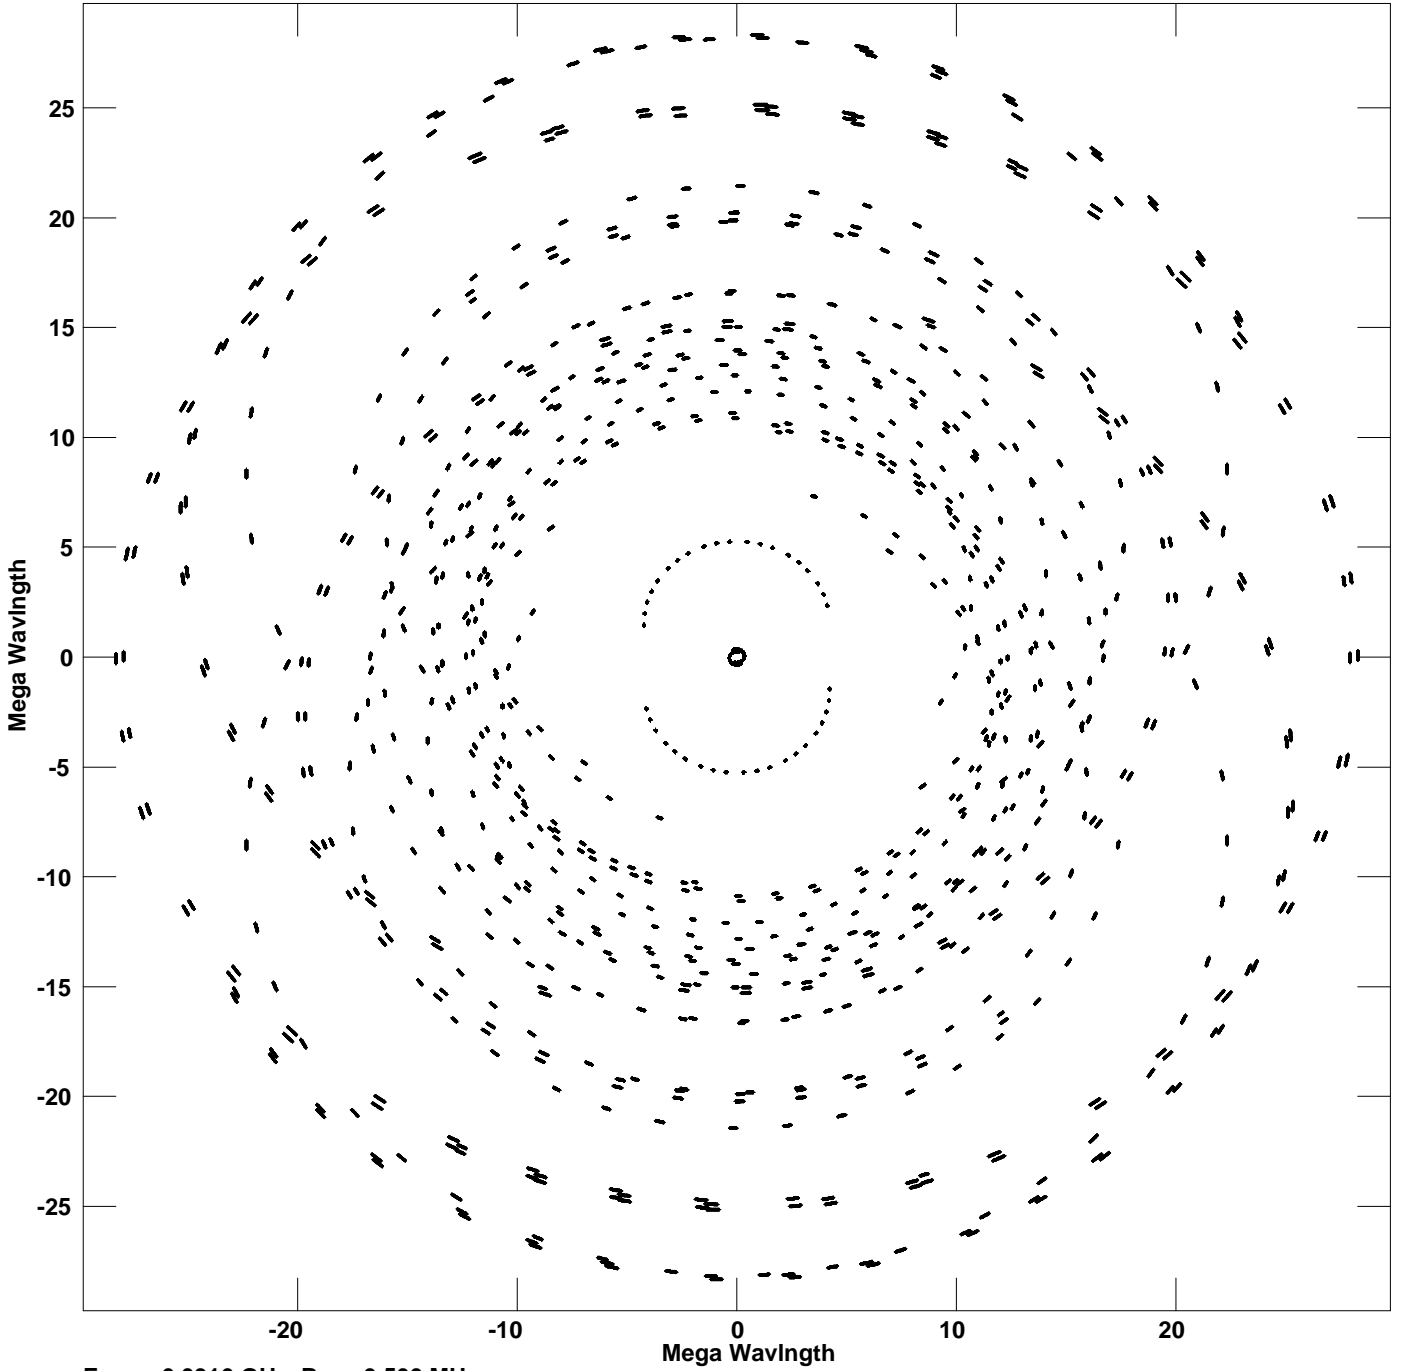

Plot file version 1 created 07-SEP-2006 16:12:05
V vs U for J0207+6246.MULTI.1 Source:J0207+6246
Ants * - * Stokes I IF# 1 Chan# 1

Freq = 6.0316 GHz, Bw = 0.500 MHz