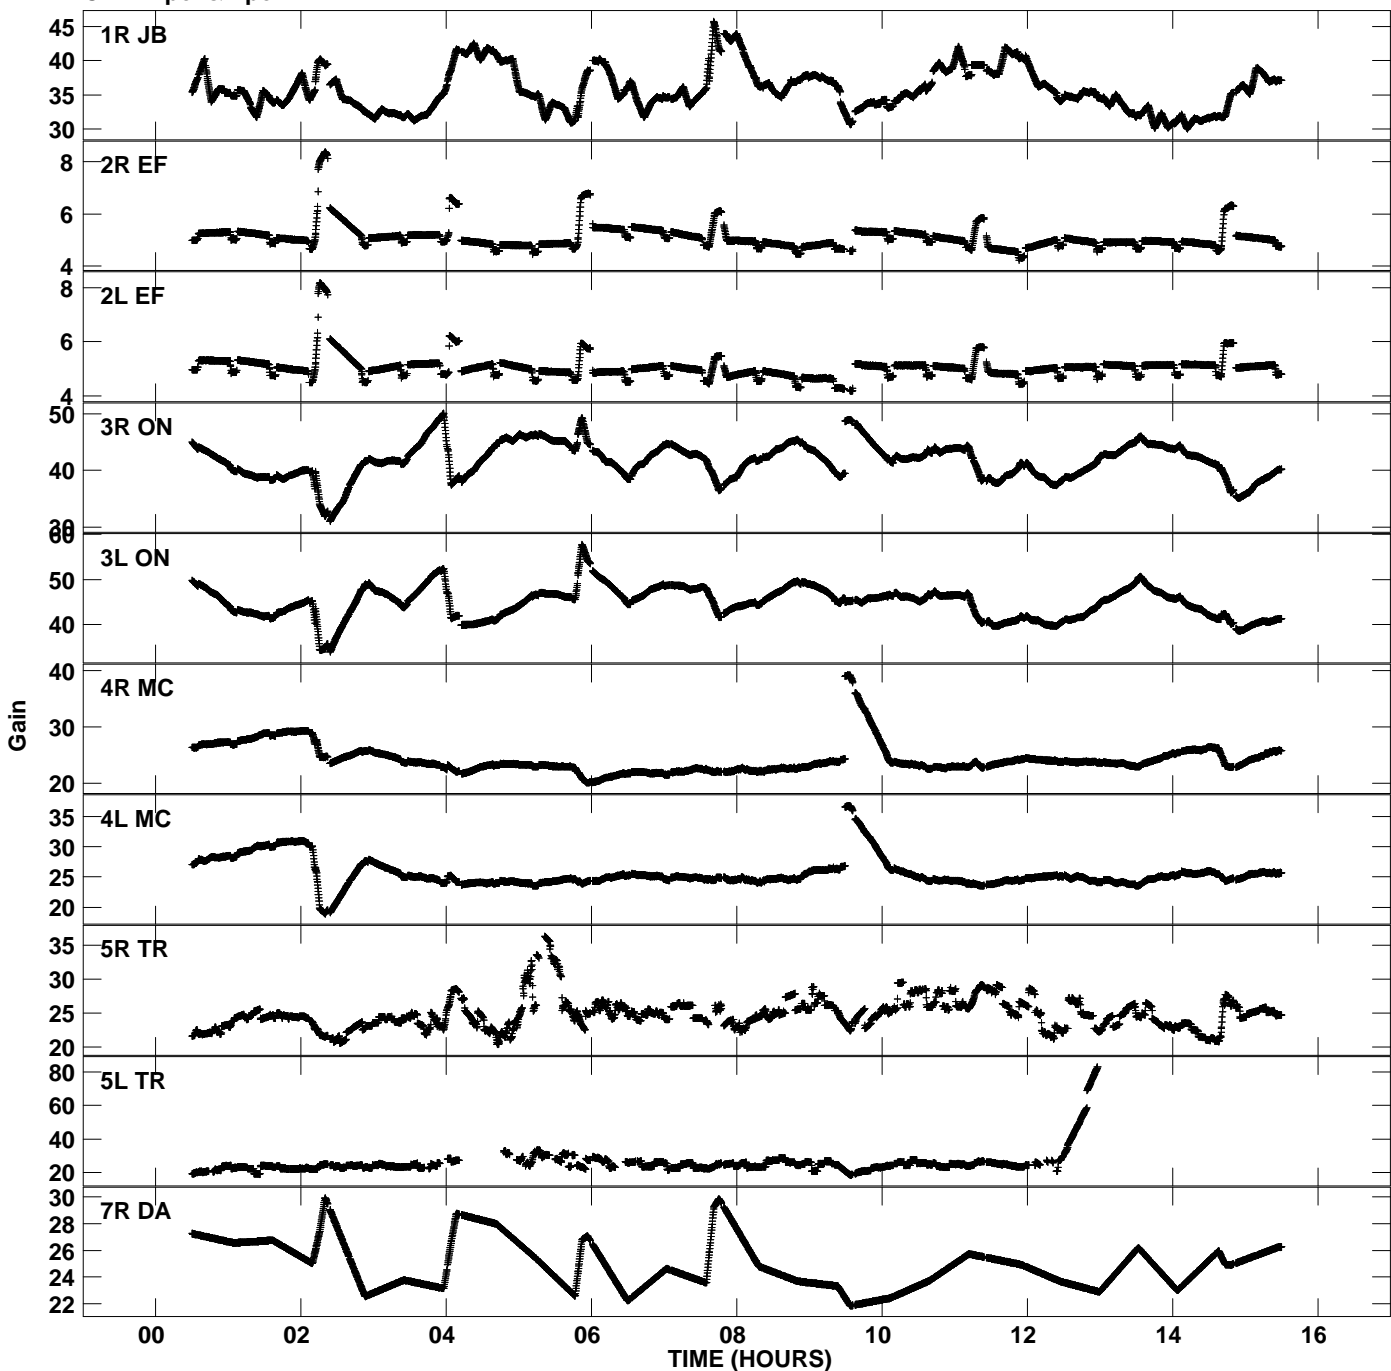

Plot file version 1 created 07-SEP-2006 16:12:31
Gain amp vs UTC time for EF015_2.TMP.1
CL 4 Rpol & Lpol IF 1

Plot file version 2 created 07-SEP-2006 16:12:31
Gain amp vs UTC time for EF015_2.TMP.1
CL 4 Rpol & Lpol IF 1