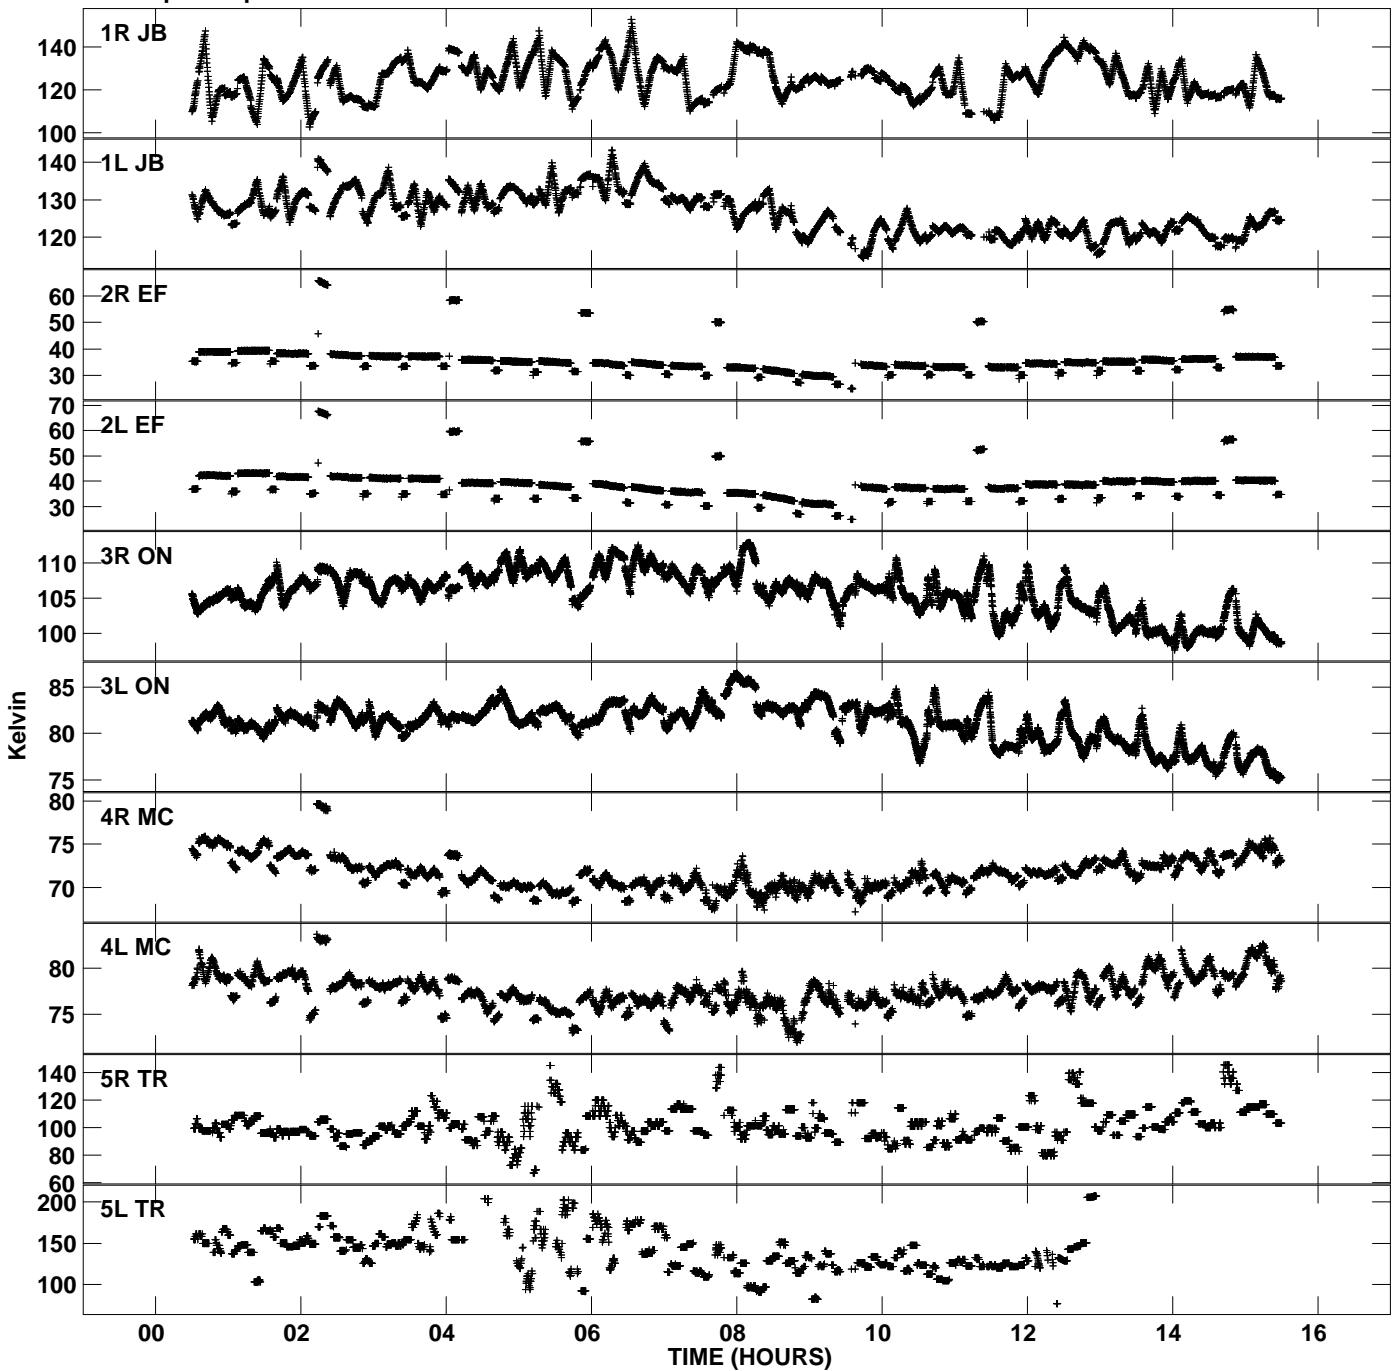

Plot file version 1 created 07-SEP-2006 13:37:39
Tsyst vs UTC time for EF015_2.UVDATA.1
TY 1 Rpol & Lpol IF 1

Plot file version 2 created 07-SEP-2006 13:37:39
Tsys vs UTC time for EF015_2.UVDATA.1
TY 1 Rpol & Lpol IF 1