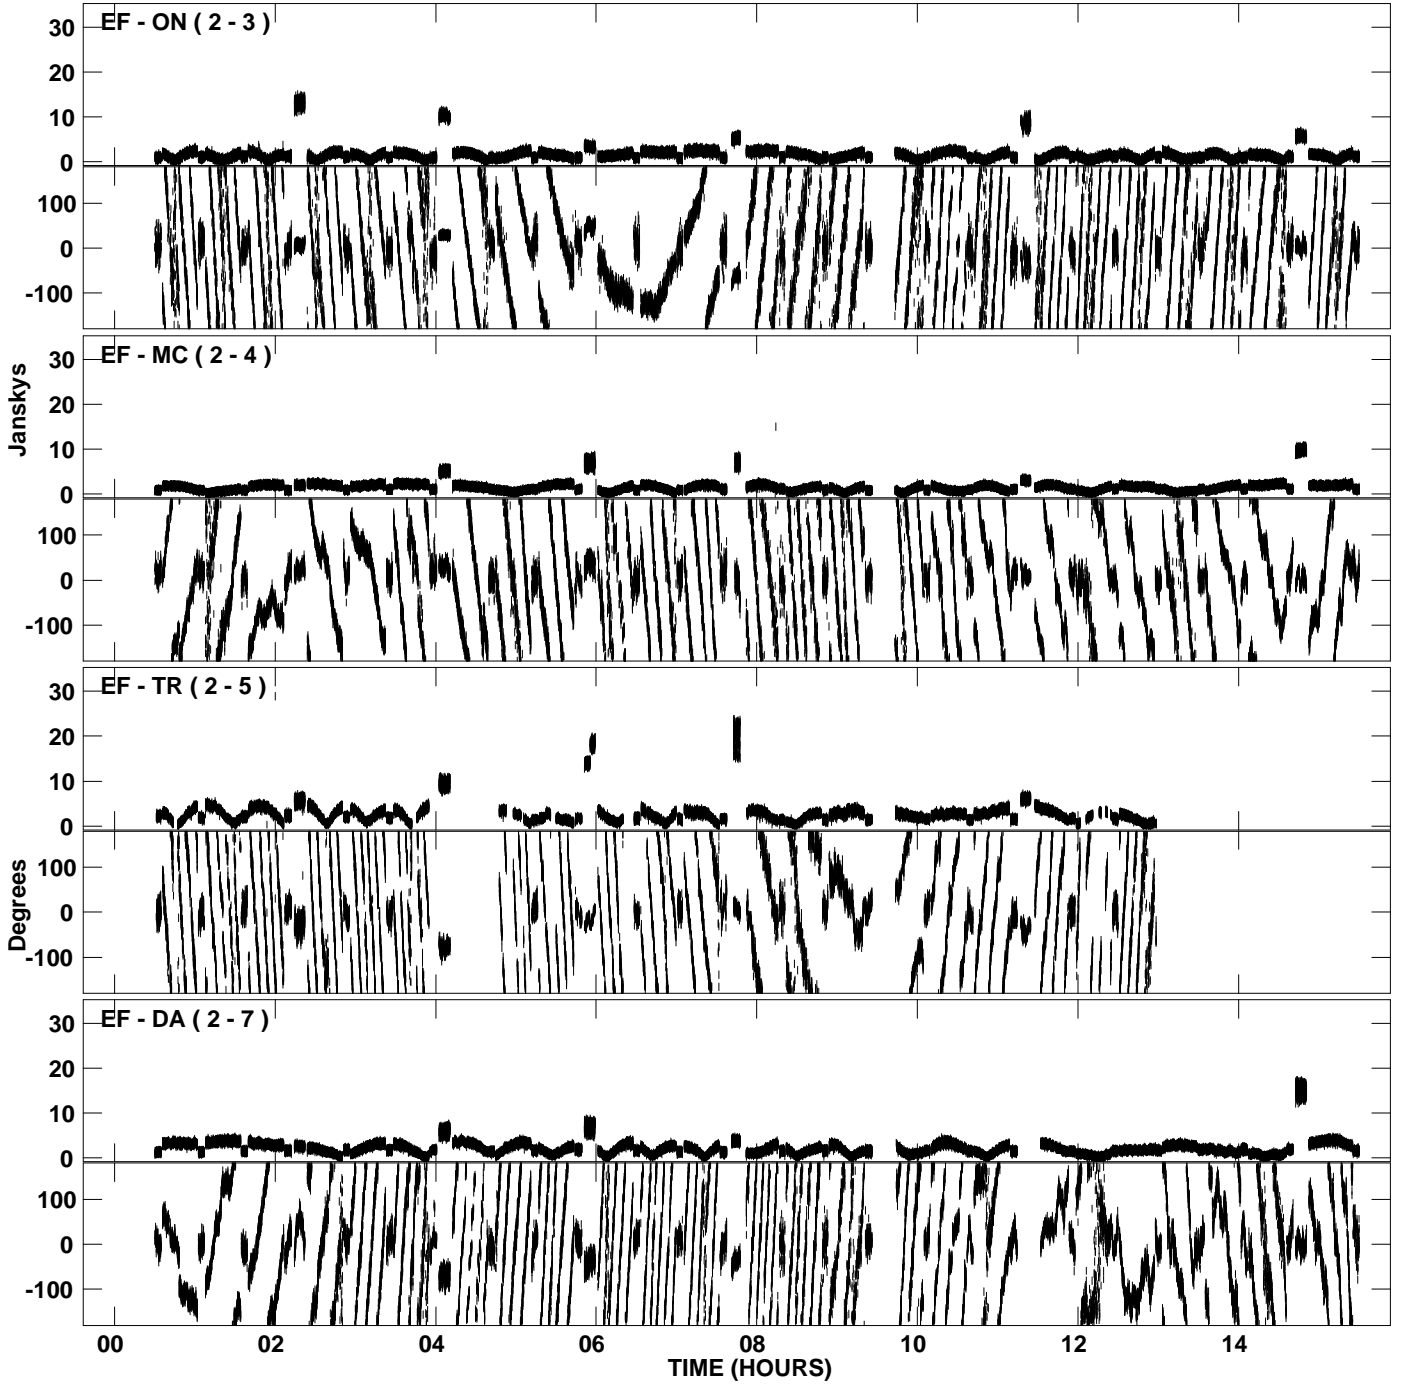

PLot file version 1 created 07-SEP-2006 15:44:26
Amplitude andPhase vs Time for EF015 2.UVDATA.1 Vect aver. CL # 3
IF 1 CHAN 1 - 1024 STK LL

PLot file version 2 created 07-SEP-2006 15:44:26
Amplitude andPhase vs Time for EF015 2.UVDATA.1 Vect aver. CL # 3
IF 1 CHAN 1 - 1024 STK LL

PLot file version 3 created 07-SEP-2006 15:56:04
Amplitude andPhase vs Time for EF015 2.UVDATA.1 Vect aver. CL # 3
IF 1 CHAN 1 - 1024 STK RR

PLot file version 4 created 07-SEP-2006 15:56:04
Amplitude andPhase vs Time for EF015 2.UVDATA.1 Vect aver. CL # 3
IF 1 CHAN 1 - 1024 STK RR