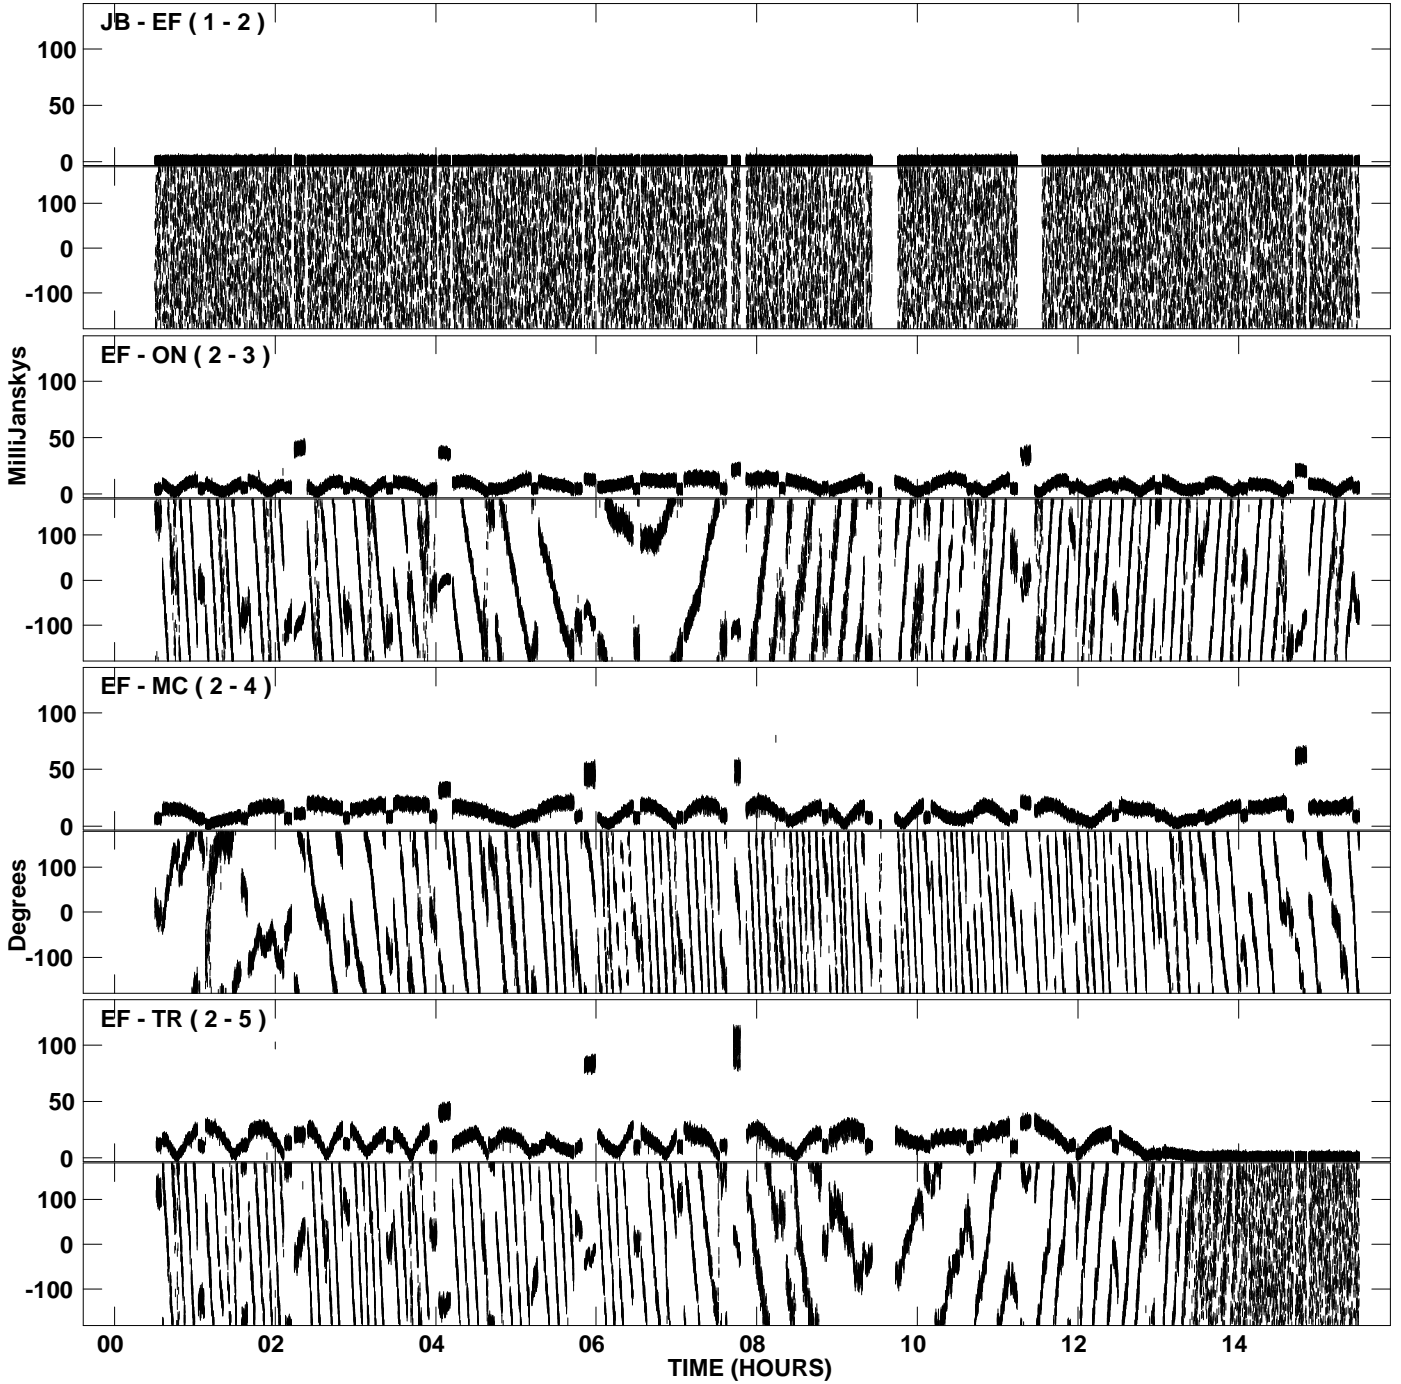

PLot file version 1 created 07-SEP-2006 12:51:05  
Amplitude andPhase vs Time for EF015 2.UVDATA.1 Vect aver.  
IF 1 CHAN 1 - 1024 STK LL

PLot file version 2 created 07-SEP-2006 12:51:05  
Amplitude andPhase vs Time for EF015 2.UVDATA.1 Vect aver.  
IF 1 CHAN 1 - 1024 STK LL

PLot file version 3 created 07-SEP-2006 12:59:13  
Amplitude andPhase vs Time for EF015 2.UVDATA.1 Vect aver.  
IF 1 CHAN 1 - 1024 STK RR

PLot file version 4 created 07-SEP-2006 12:59:13  
Amplitude andPhase vs Time for EF015 2.UVDATA.1 Vect aver.  
IF 1 CHAN 1 - 1024 STK RR