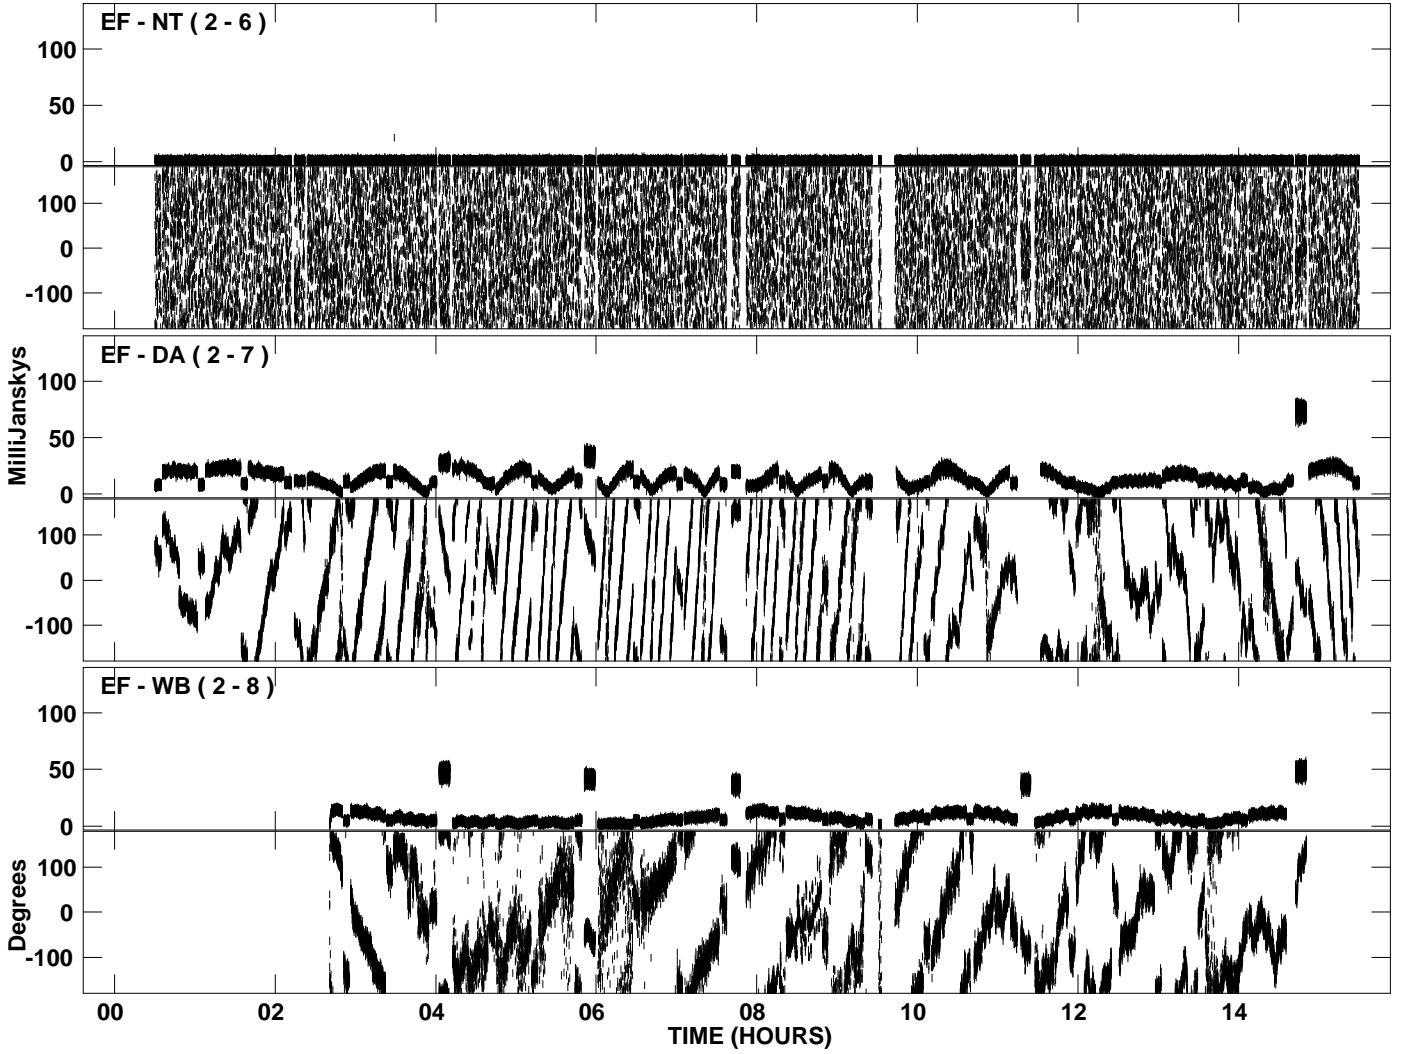

PLot file version 1 created 07-SEP-2006 12:51:05  
Amplitude andPhase vs Time for EF015 2.UVDATA.1 Vect aver.  
IF 1 CHAN 1 - 1024 STK LL

PLot file version 2 created 07-SEP-2006 12:51:05  
Amplitude andPhase vs Time for EF015 2.UVDATA.1 Vect aver.  
IF 1 CHAN 1 - 1024 STK LL

PLot file version 3 created 07-SEP-2006 12:59:13  
Amplitude andPhase vs Time for EF015 2.UVDATA.1 Vect aver.  
IF 1 CHAN 1 - 1024 STK RR

PLot file version 4 created 07-SEP-2006 12:59:13  
Amplitude andPhase vs Time for EF015 2.UVDATA.1 Vect aver.  
IF 1 CHAN 1 - 1024 STK RR