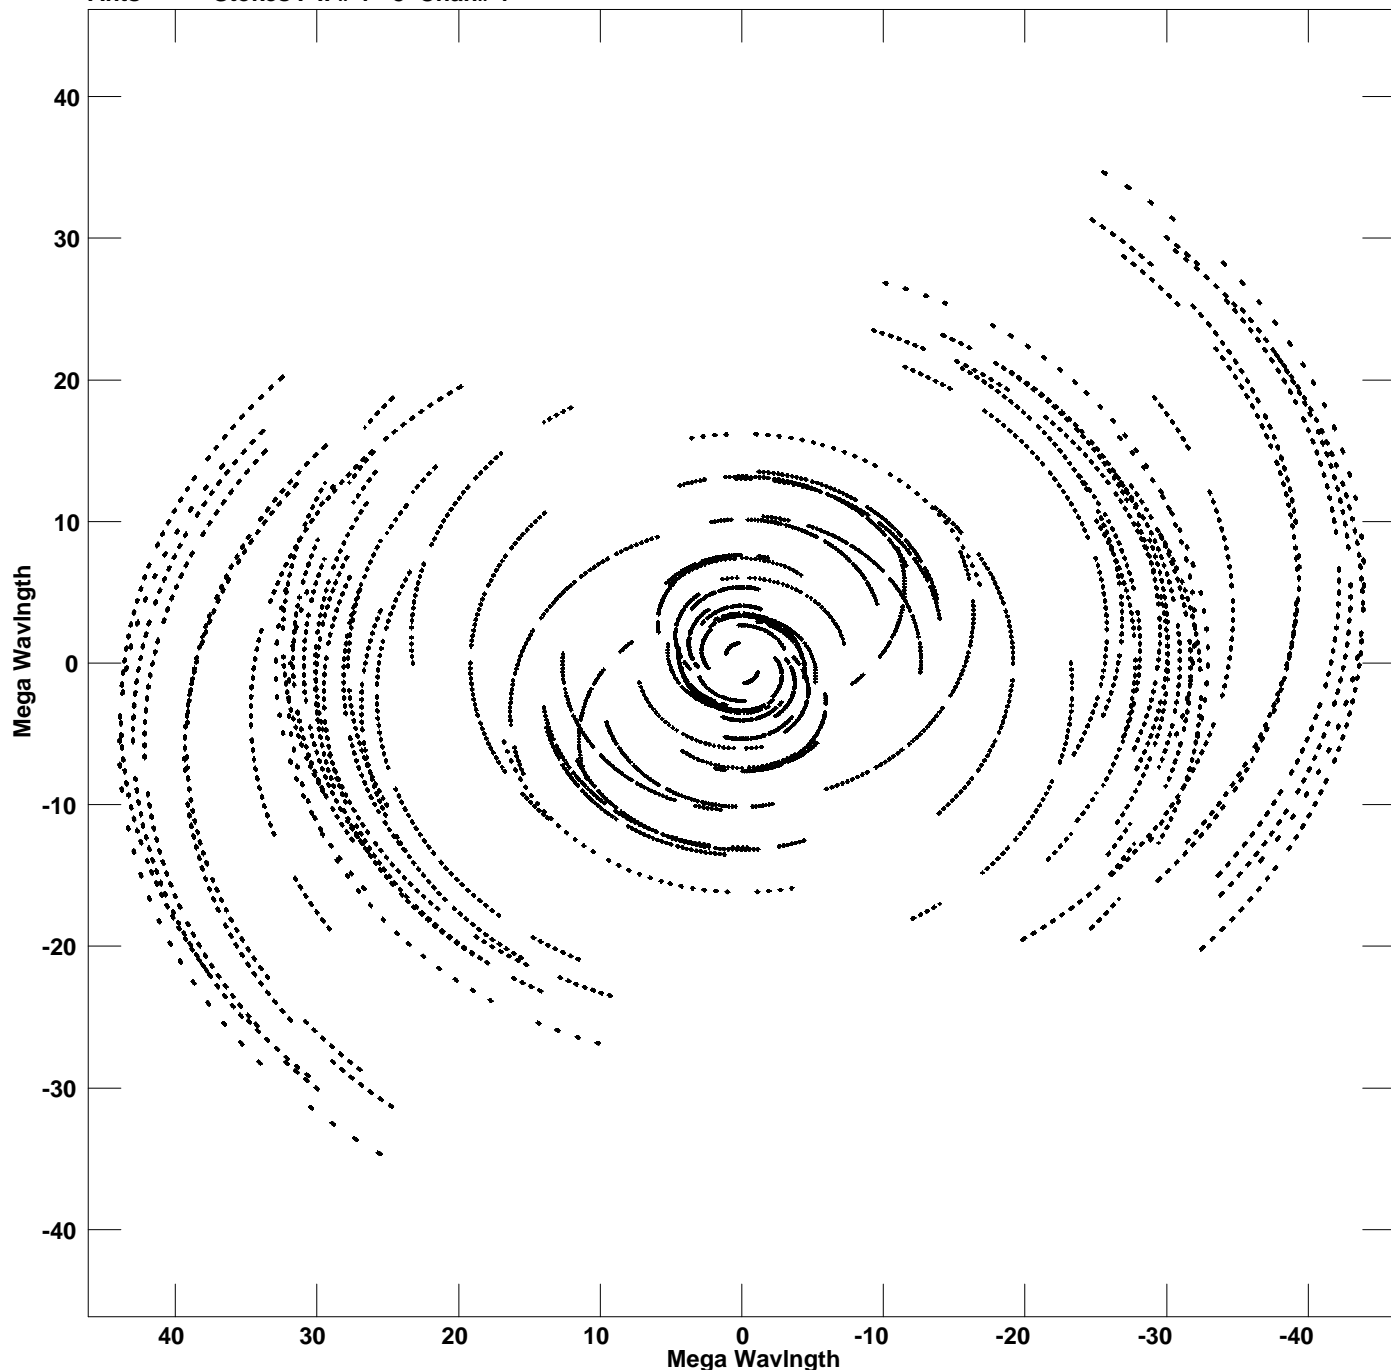

Plot file version 1 created 30-AUG-2010 12:32:35
V vs U for J1429+5406.MULTI.1 Source:J1429+5406
Ants * - * Stokes I IF# 1 - 8 Chan# 1

Freq = 1.6030 GHz, Bw = 16.000 MHz