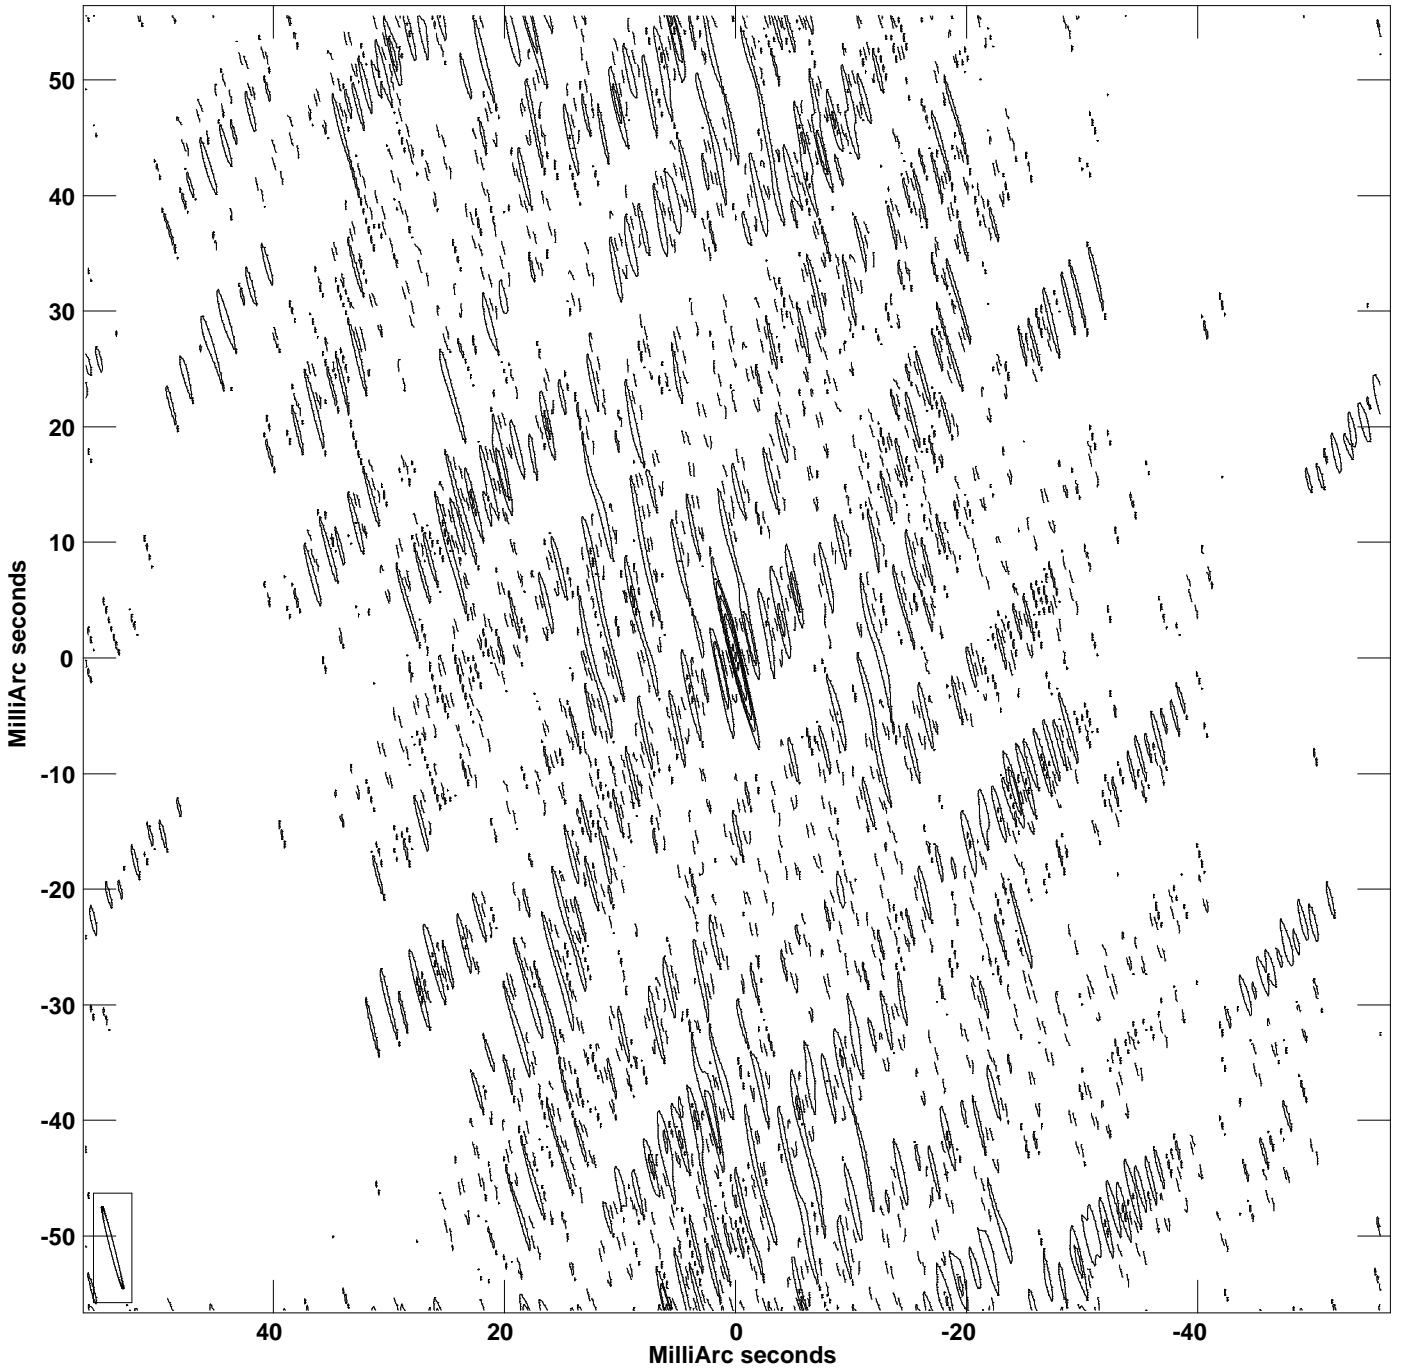

PLot file version 1 created 19-MAR-2024 14:38:12
CONT: 1749+096 IPOL 8366.599 MHz 1749+096.ICL001.1

Center at RA 17 51 32.8185736 DEC 09 39 00.728412
Cont peak brightness = 5.7316E-01 JY/BEAM
Levs = 5.732E-03 * (-5.44, 5.440, 10.88, 21.76, 43.52, 87.05)