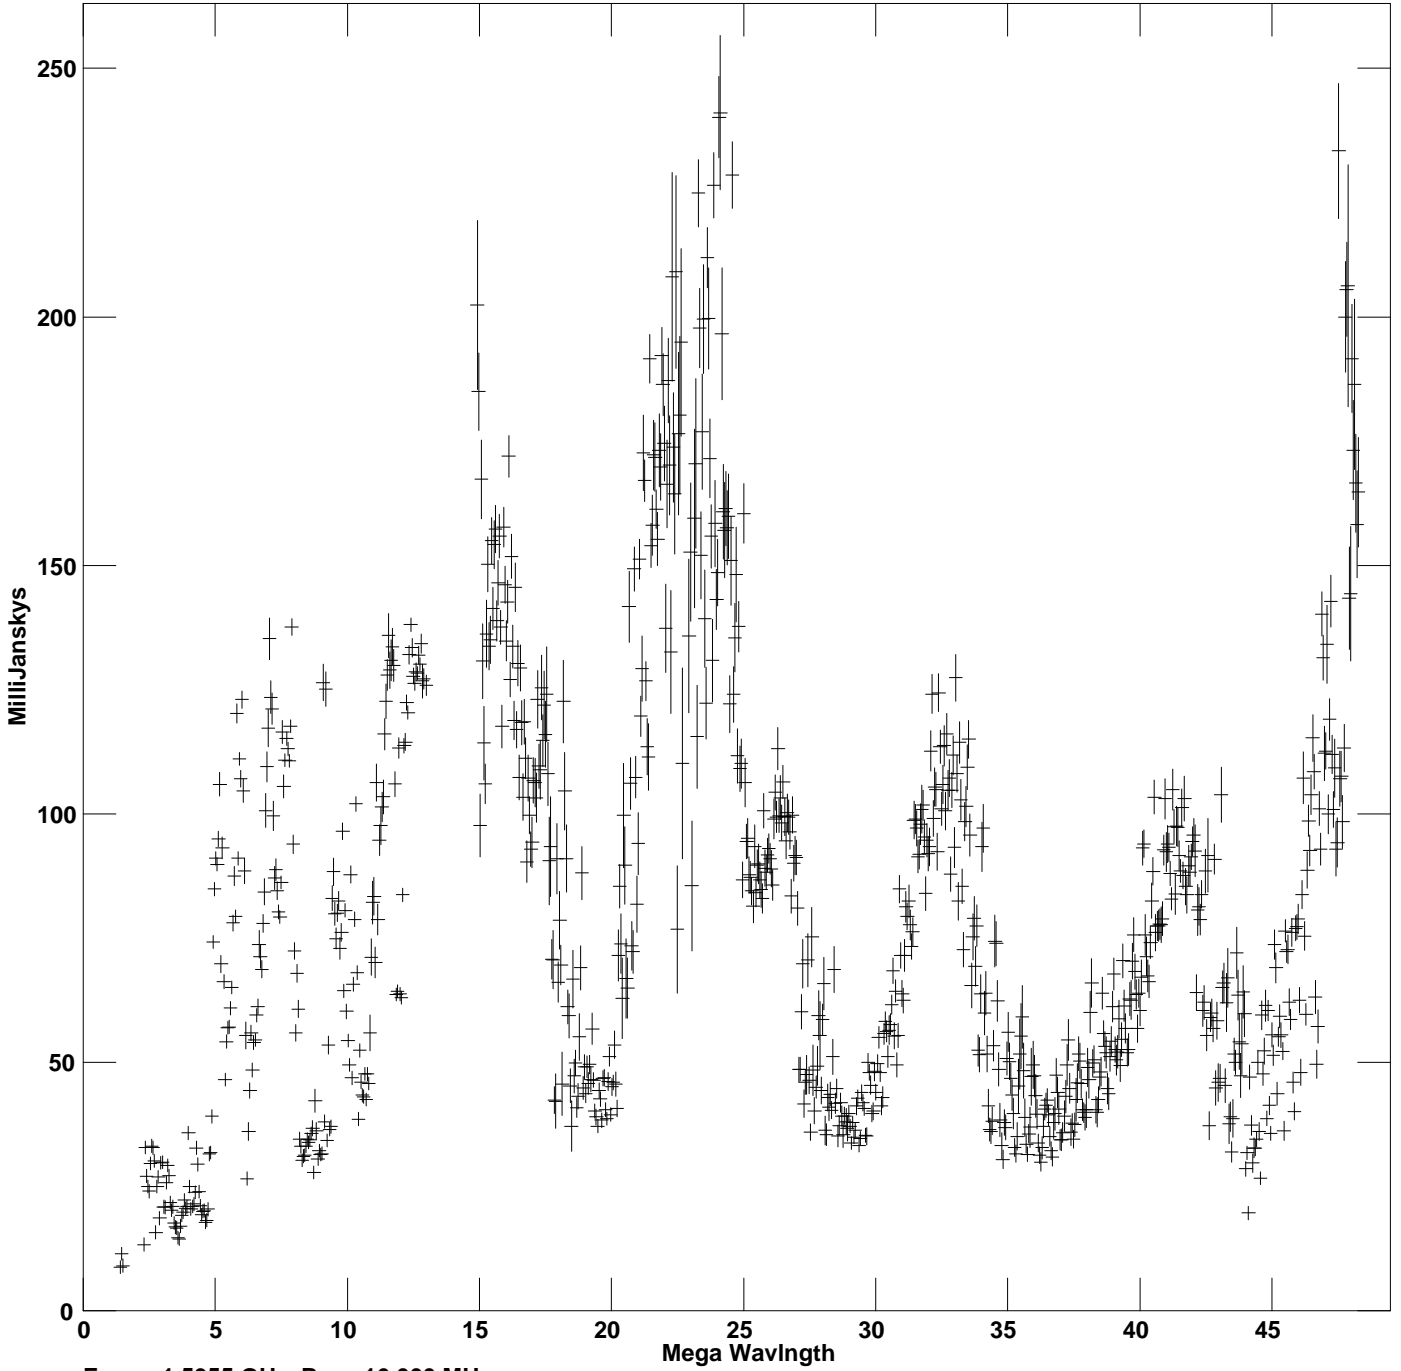

Plot file version 1 created 13-AUG-2009 20:16:51
Amplitude vs UV dist for NGC4138.MULTI.1 Source:NGC4138
Ants * - * Stokes I IF# 1 - 8 Chan# 1

Freq = 1.5955 GHz, Bw = 16.000 MHz