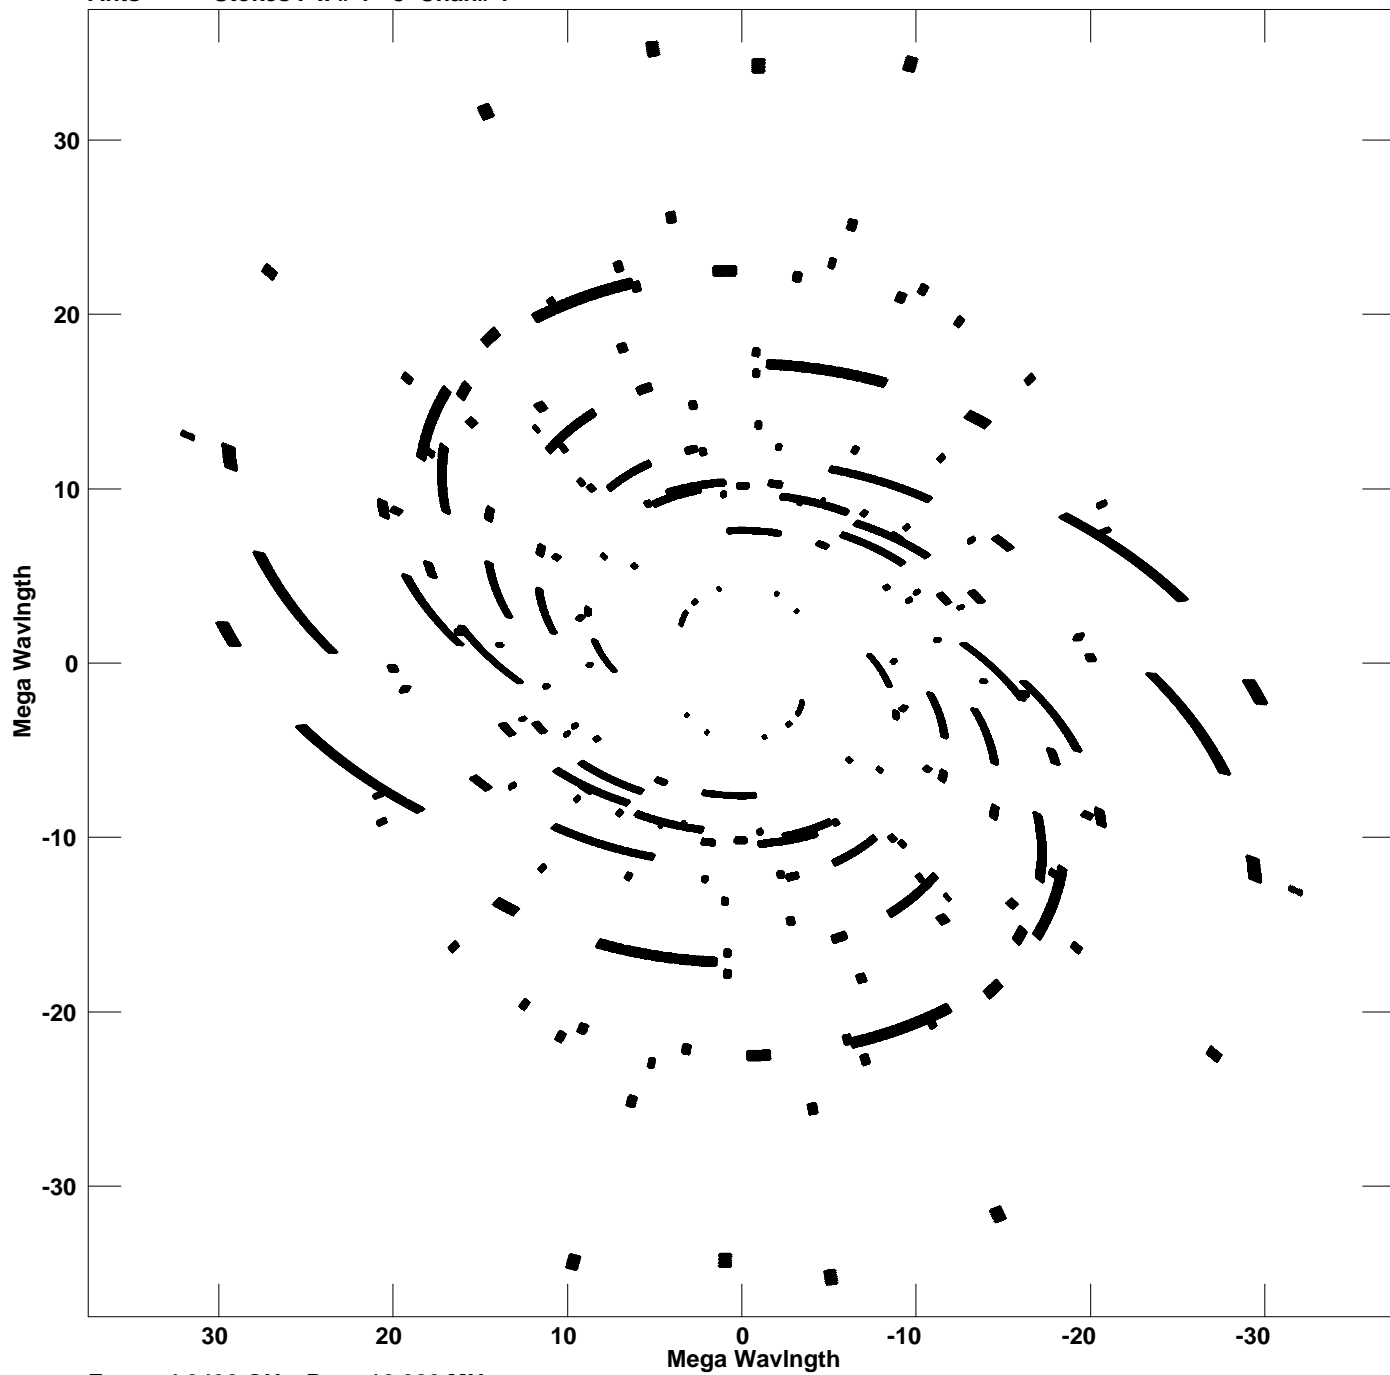

Plot file version 1 created 22-SEP-2010 15:15:42
V vs U for J2002+4725.MULTI.1 Source:J2002+4725
Ants * - * Stokes I IF# 1 - 8 Chan# 1

Freq = 4.9490 GHz, Bw = 16.000 MHz