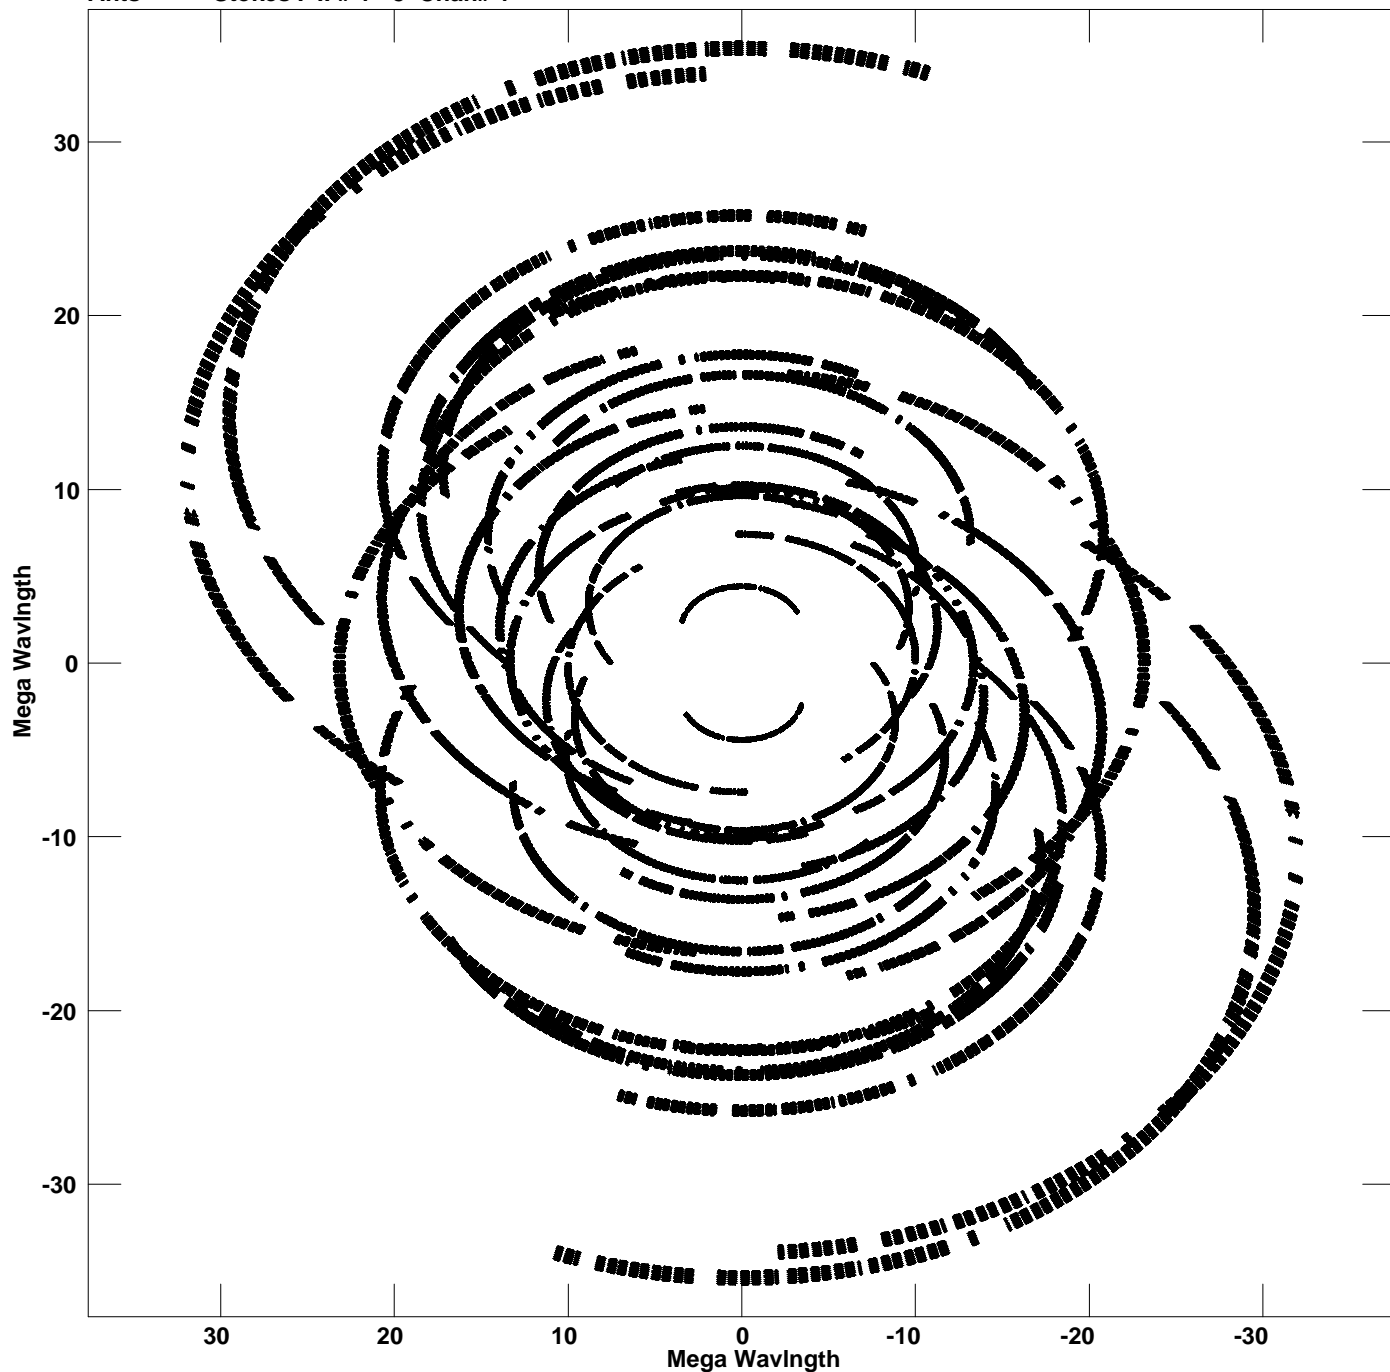

Plot file version 1 created 22-SEP-2010 15:16:29
V vs U for V407CYG.MULTI.1 Source:V407CYG
Ants * - * Stokes I IF# 1 - 8 Chan# 1

Freq = 4.9490 GHz, Bw = 16.000 MHz