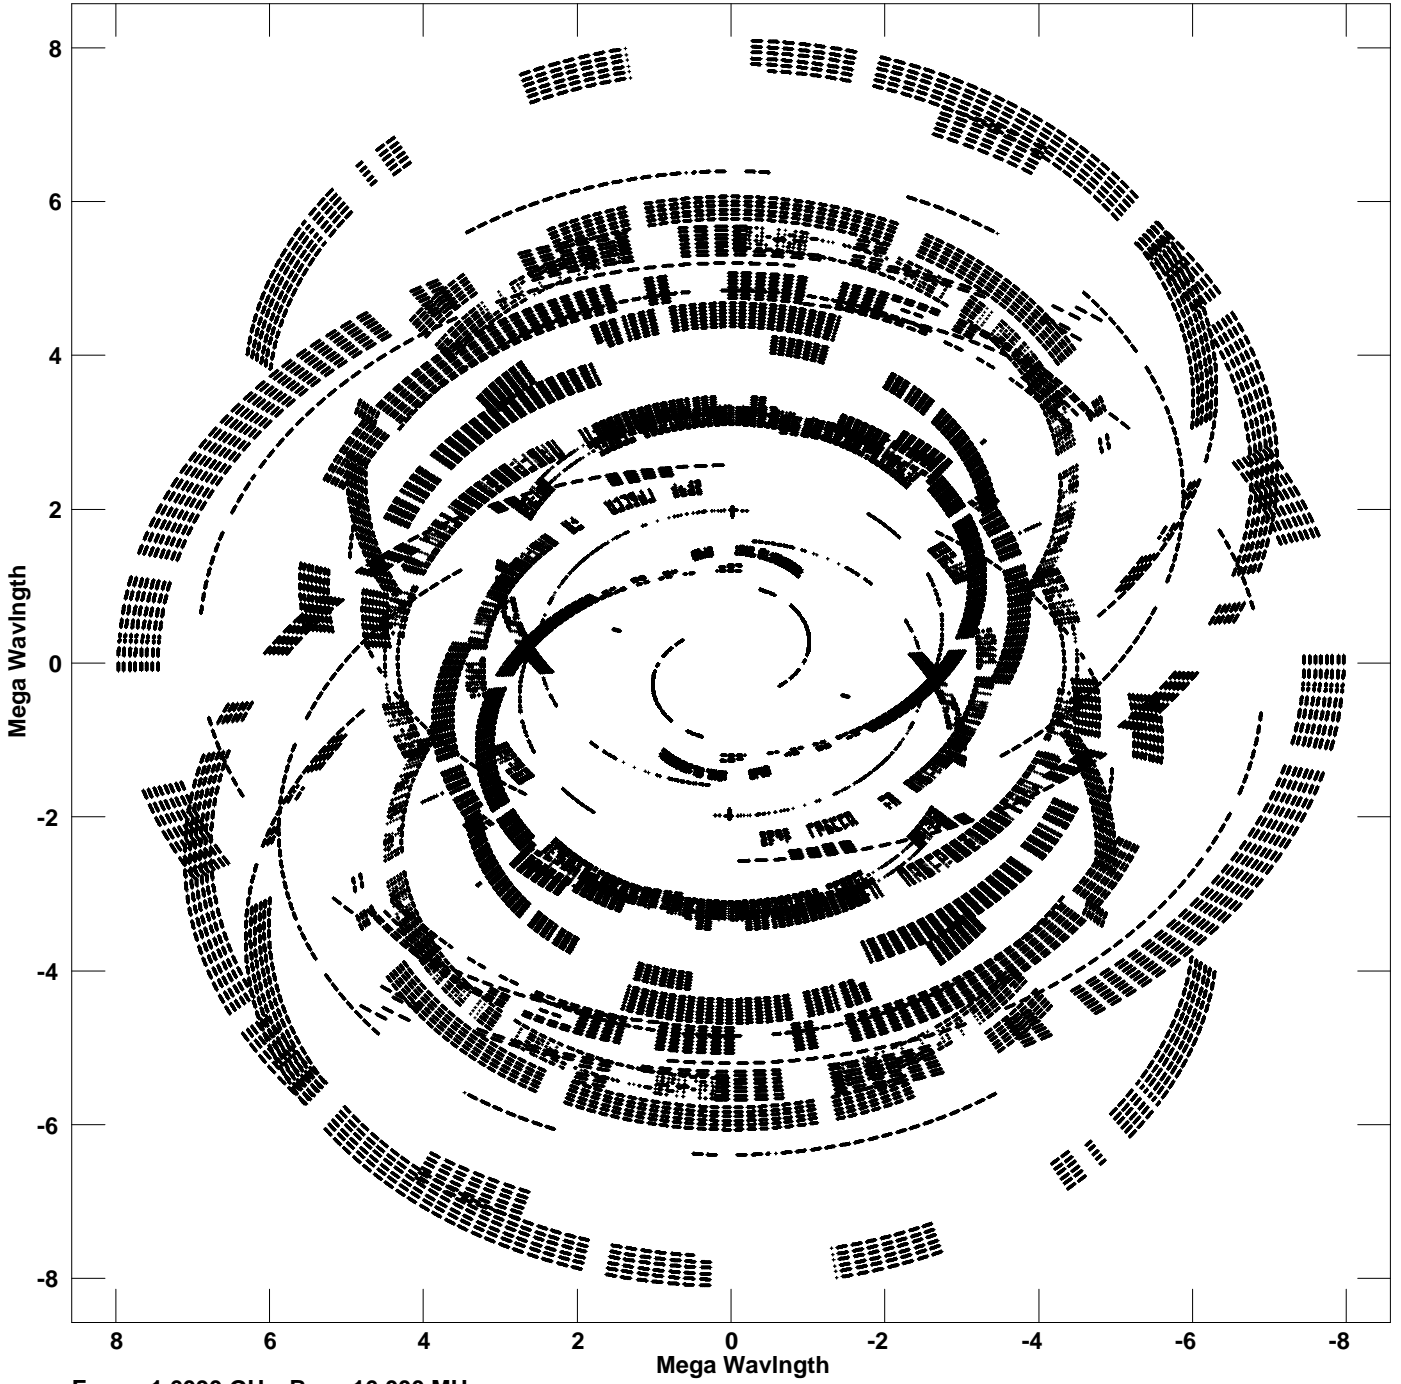

Plot file version 1 created 07-OCT-2010 13:40:41  
V vs U for V407CYG.MULTI.1 Source:V407CYG  
Ants \* - \* Stokes I IF# 1 - 8 Chan# 1

Freq = 1.6090 GHz, Bw = 16.000 MHz