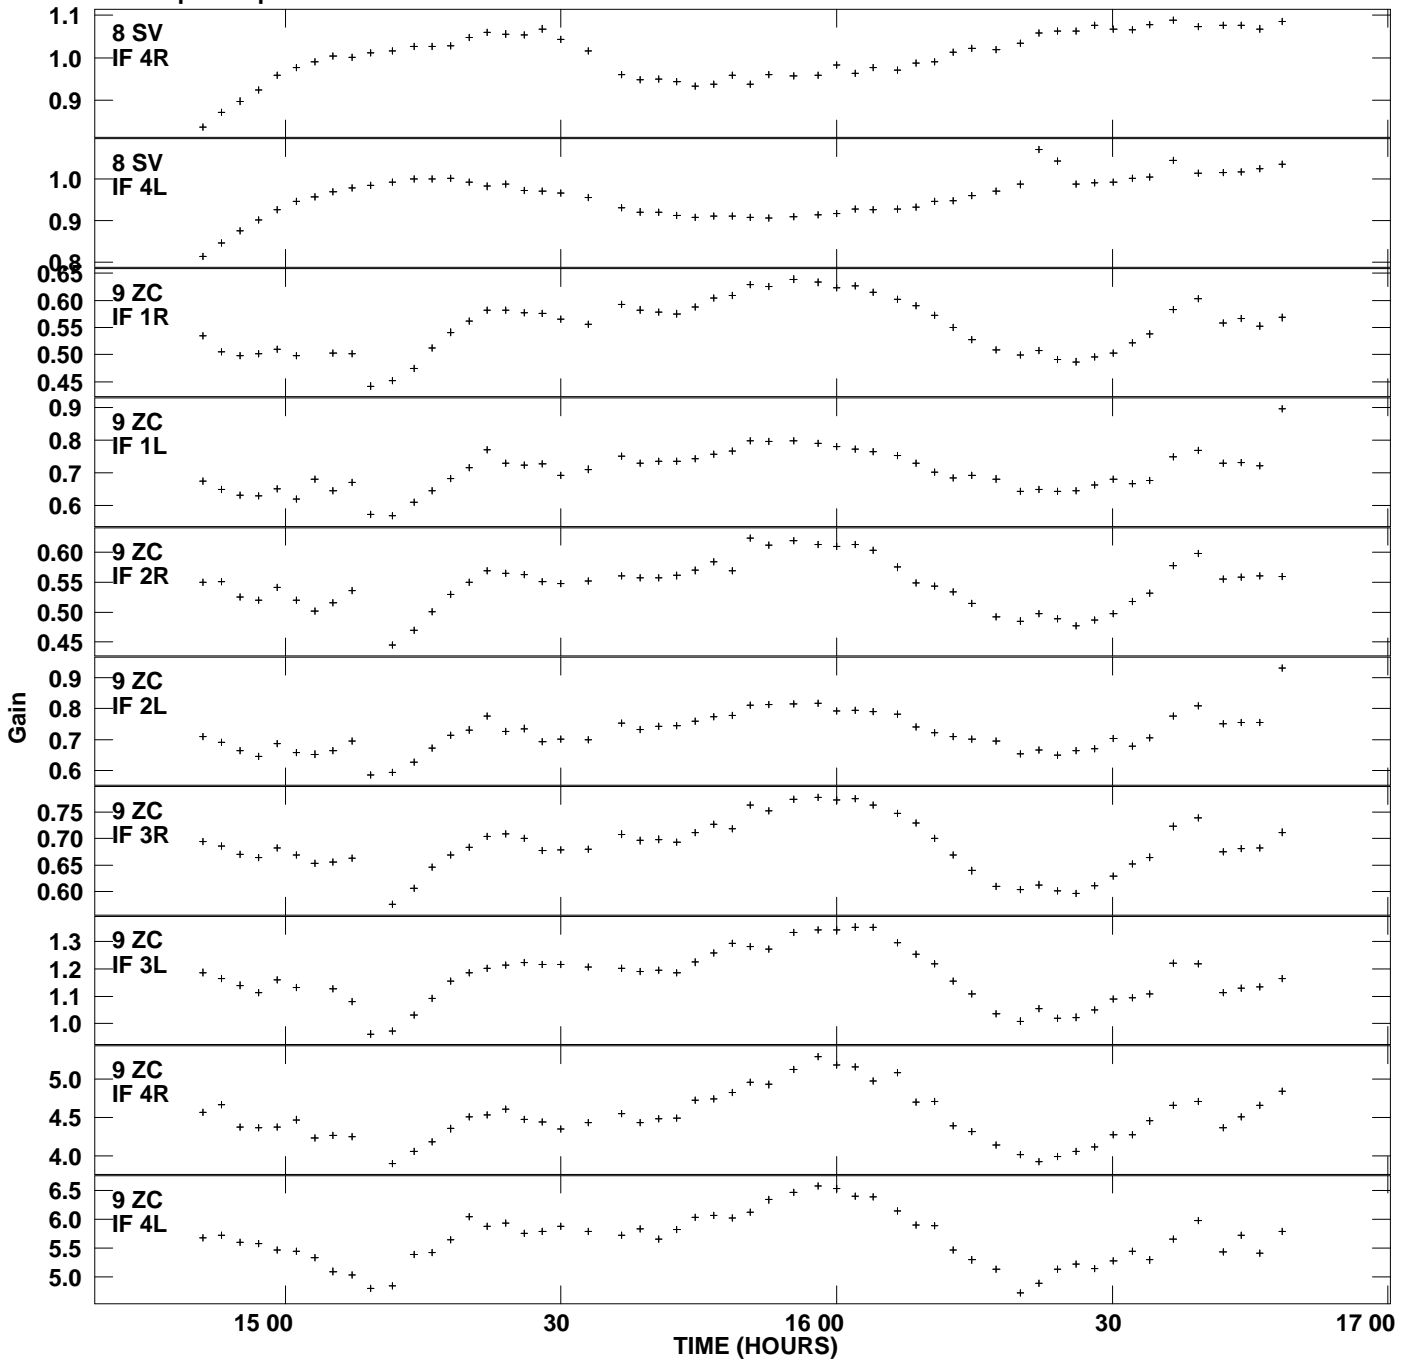

Plot file version 11 created 07-OCT-2011 13:21:25
Gain amp vs UTC time for M87.MULTI.1
SN 2 Rpol & Lpol IF 1 - 8