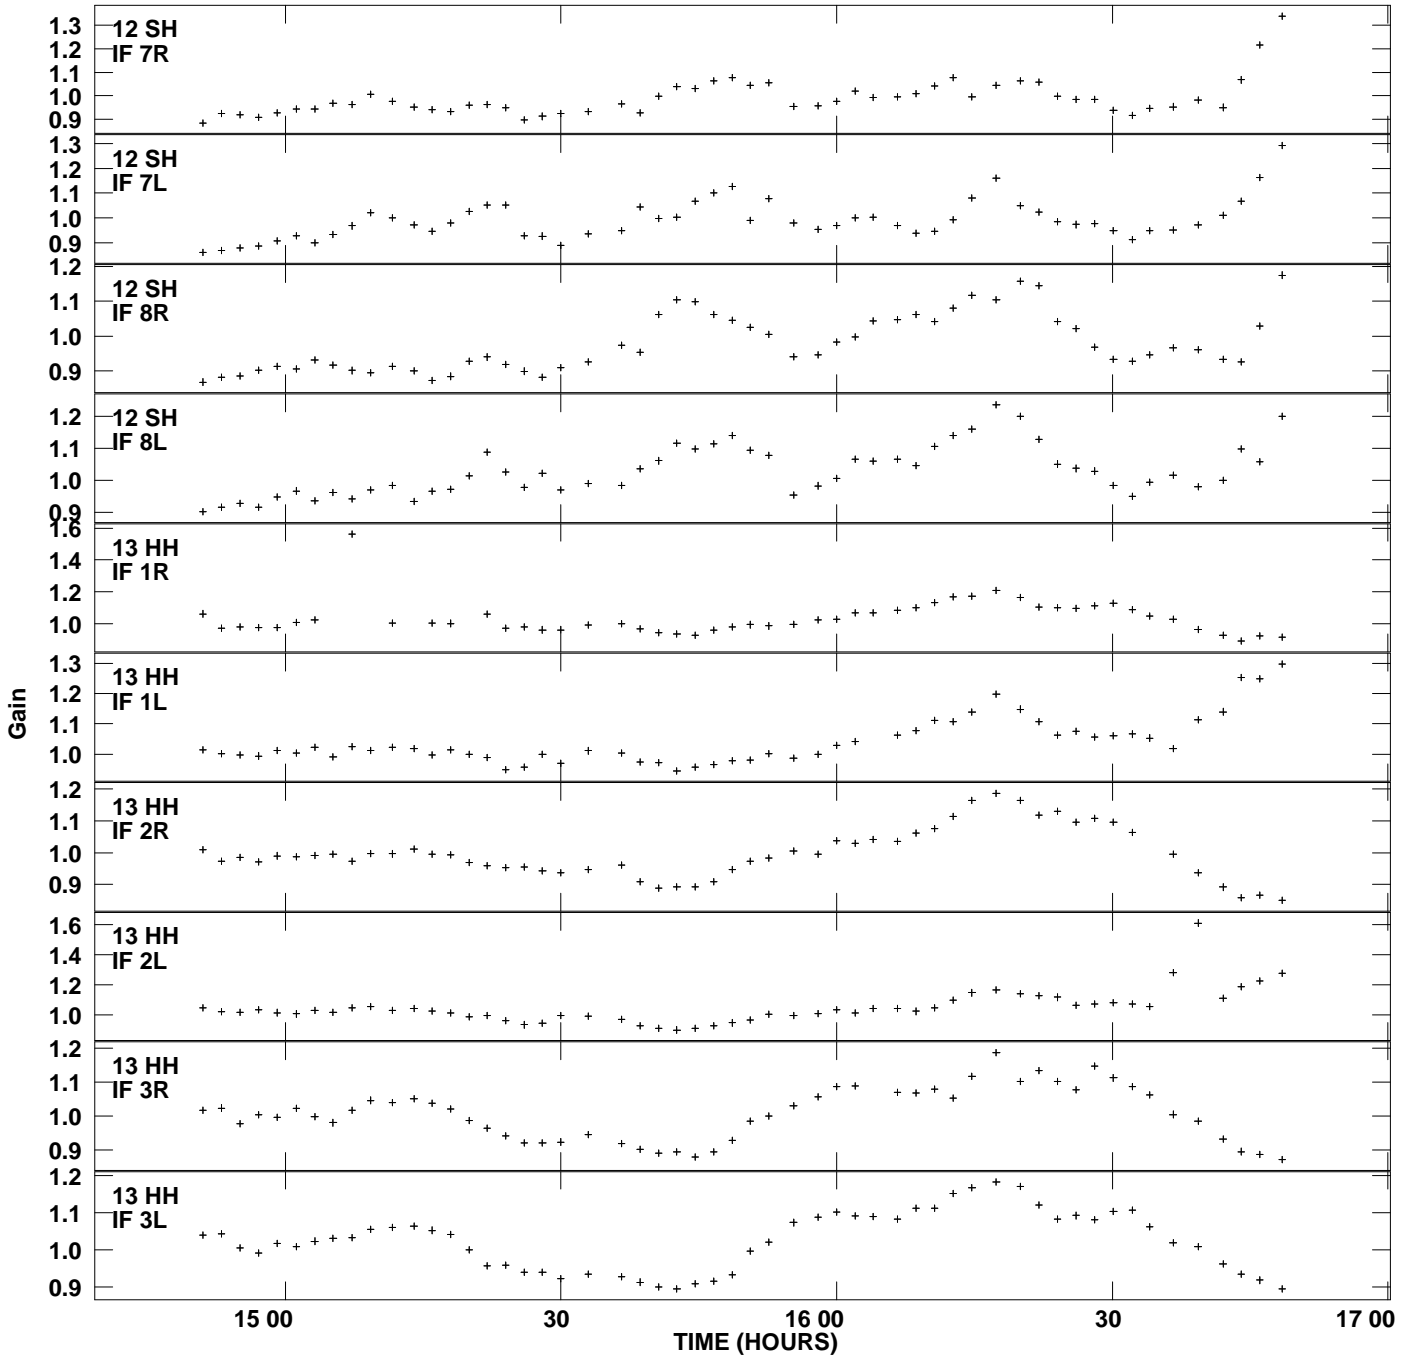

Plot file version 17 created 07-OCT-2011 13:21:25
Gain amp vs UTC time for M87.MULTI.1
SN 2 Rpol & Lpol IF 1 - 8