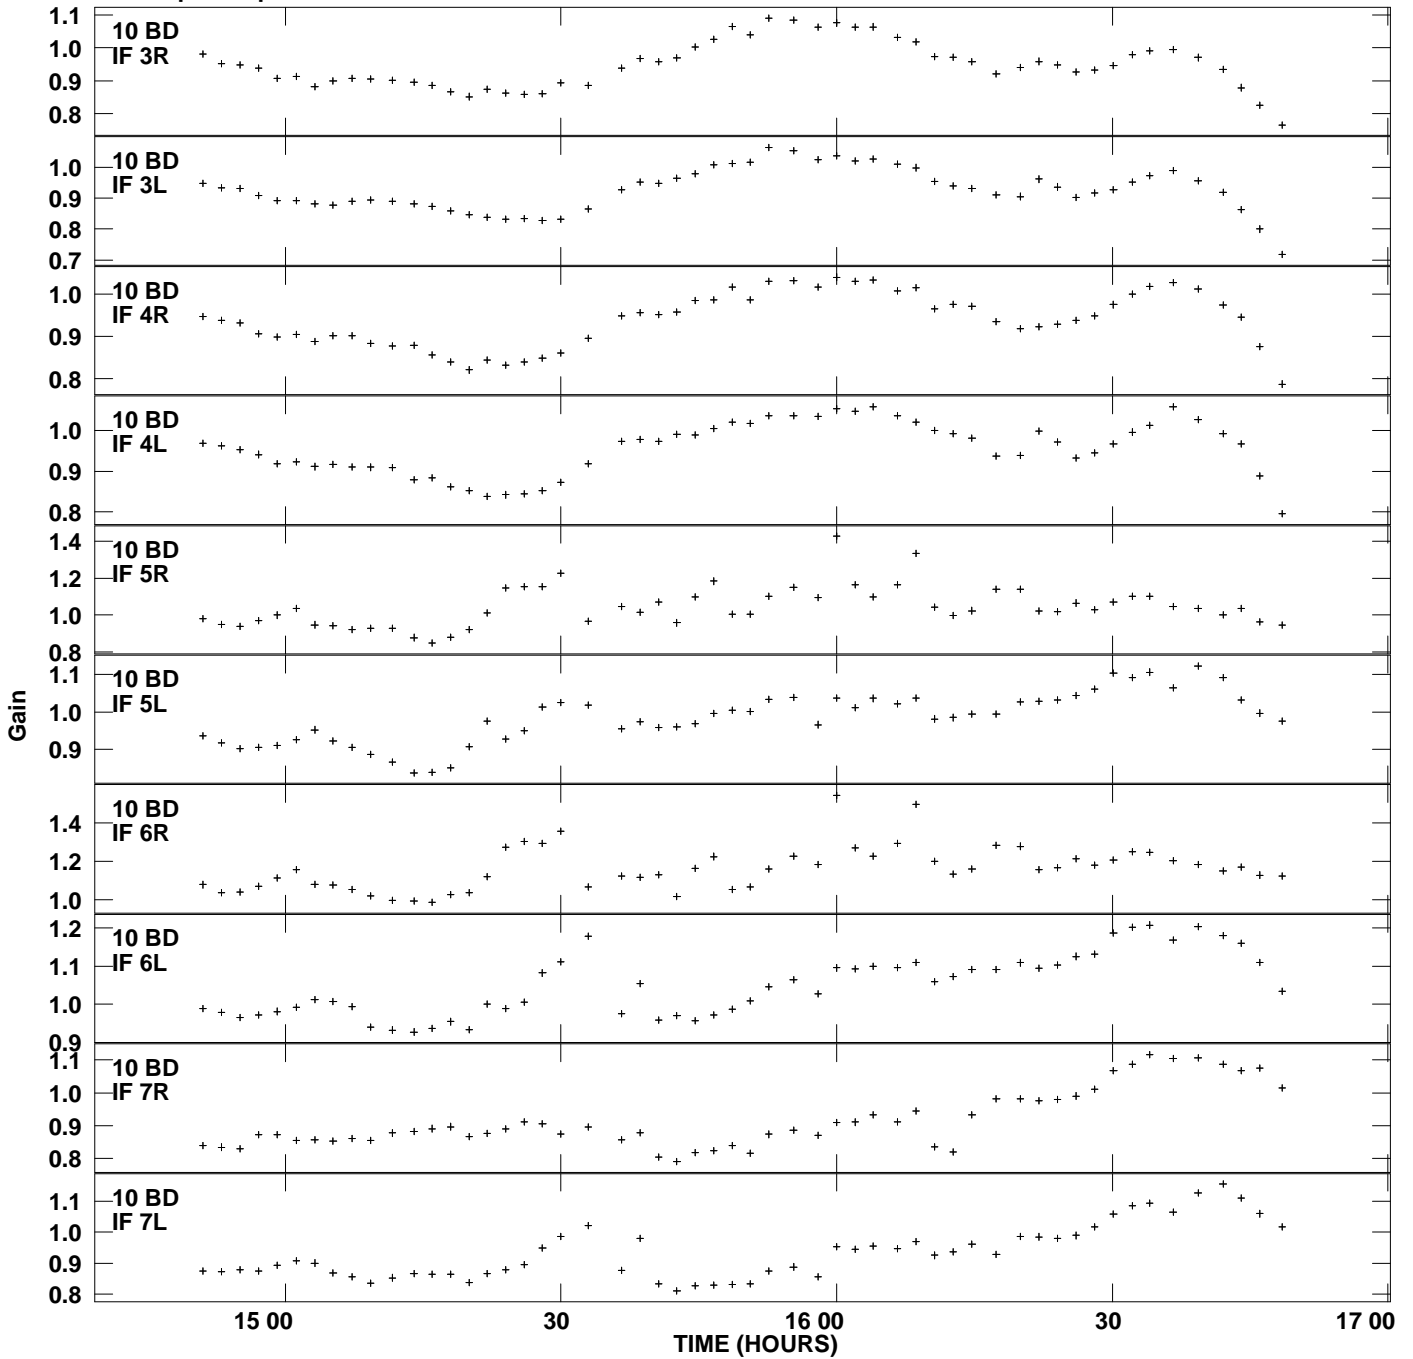

Plot file version 13 created 07-OCT-2011 13:21:25
Gain amp vs UTC time for M87.MULTI.1
SN 2 Rpol & Lpol IF 1 - 8