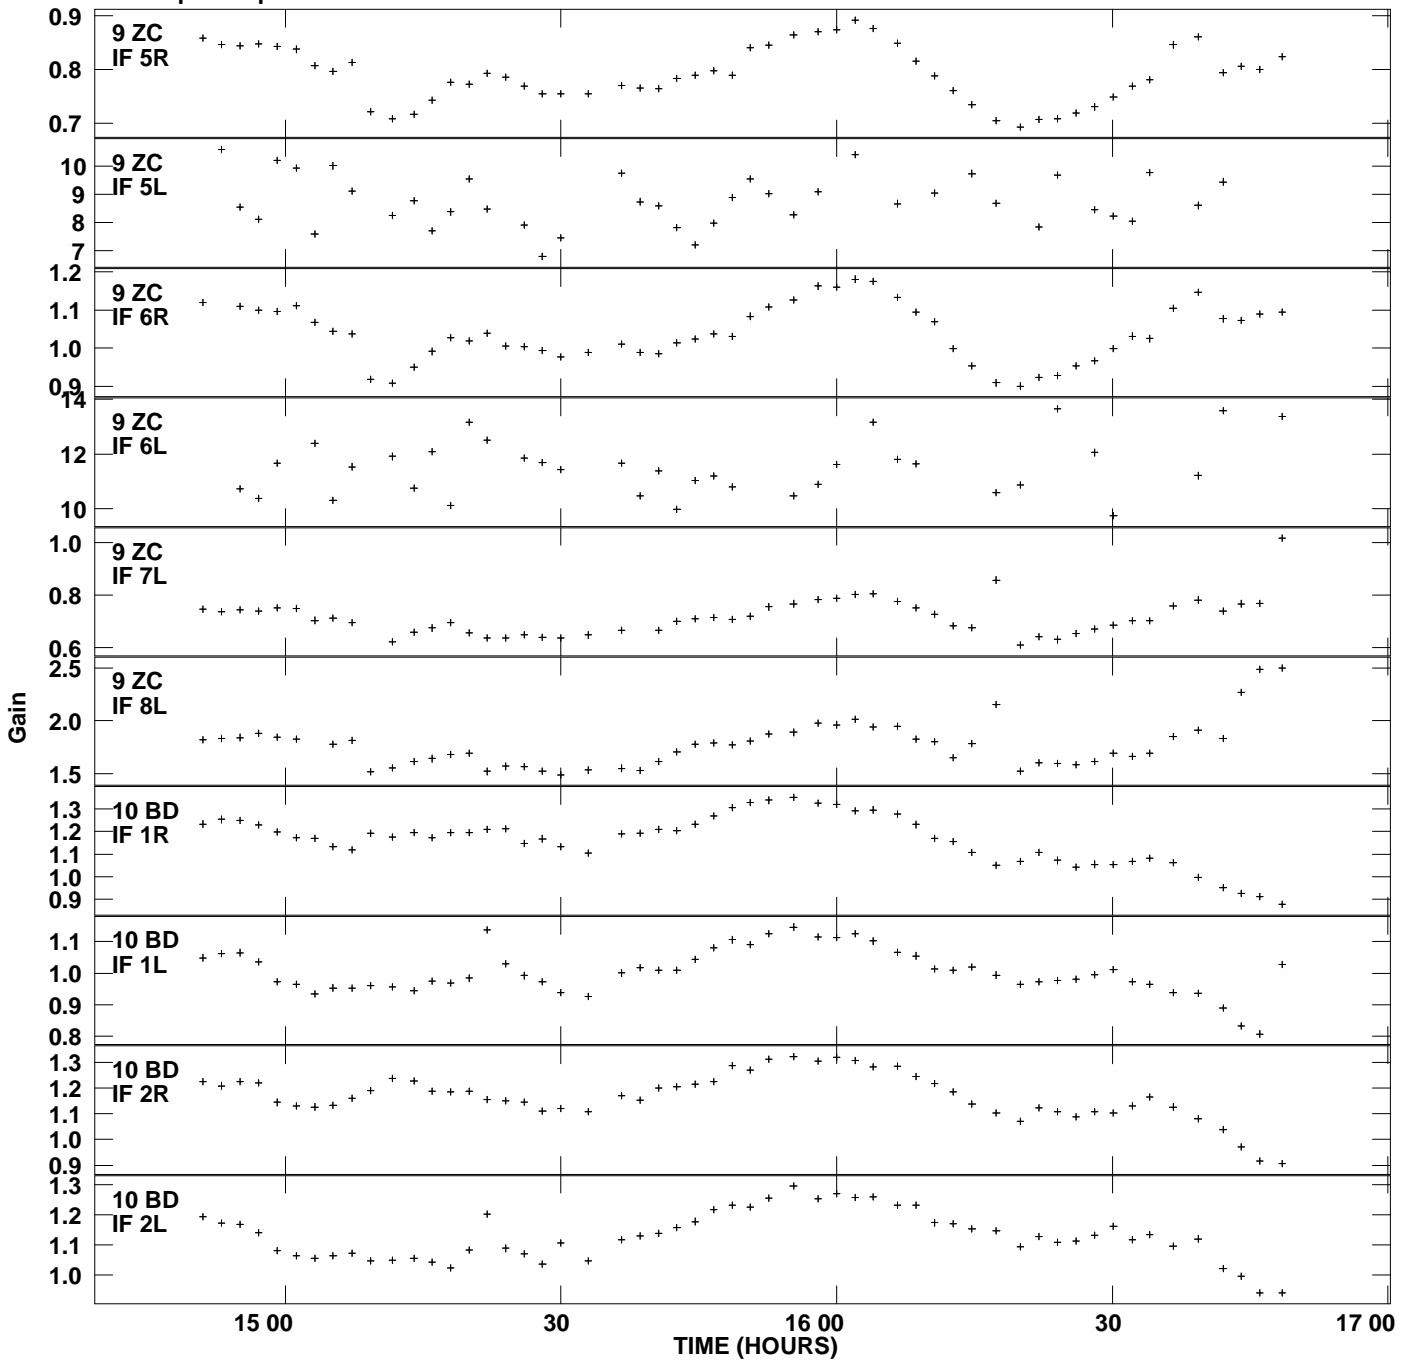

Plot file version 12 created 07-OCT-2011 13:21:25
Gain amp vs UTC time for M87.MULTI.1
SN 2 Rpol & Lpol IF 1 - 8