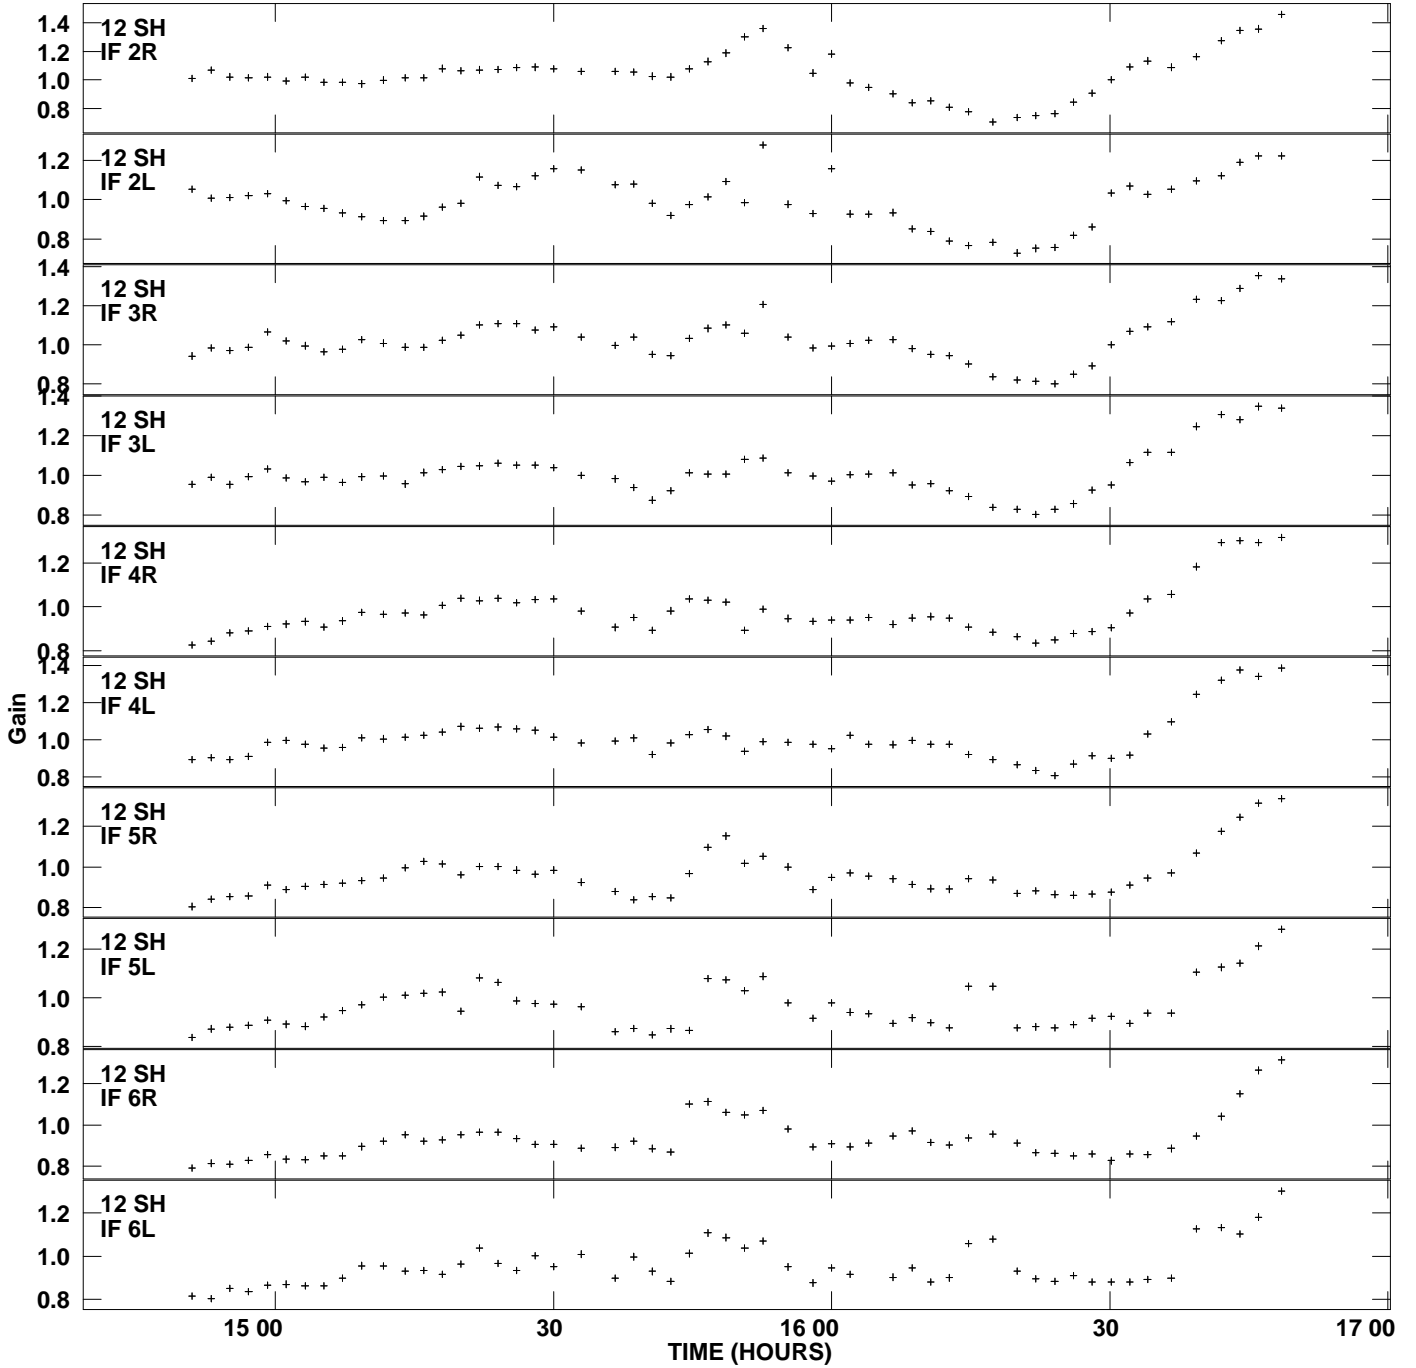

Plot file version 16 created 07-OCT-2011 13:21:25
Gain amp vs UTC time for M87.MULTI.1
SN 2 Rpol & Lpol IF 1 - 8