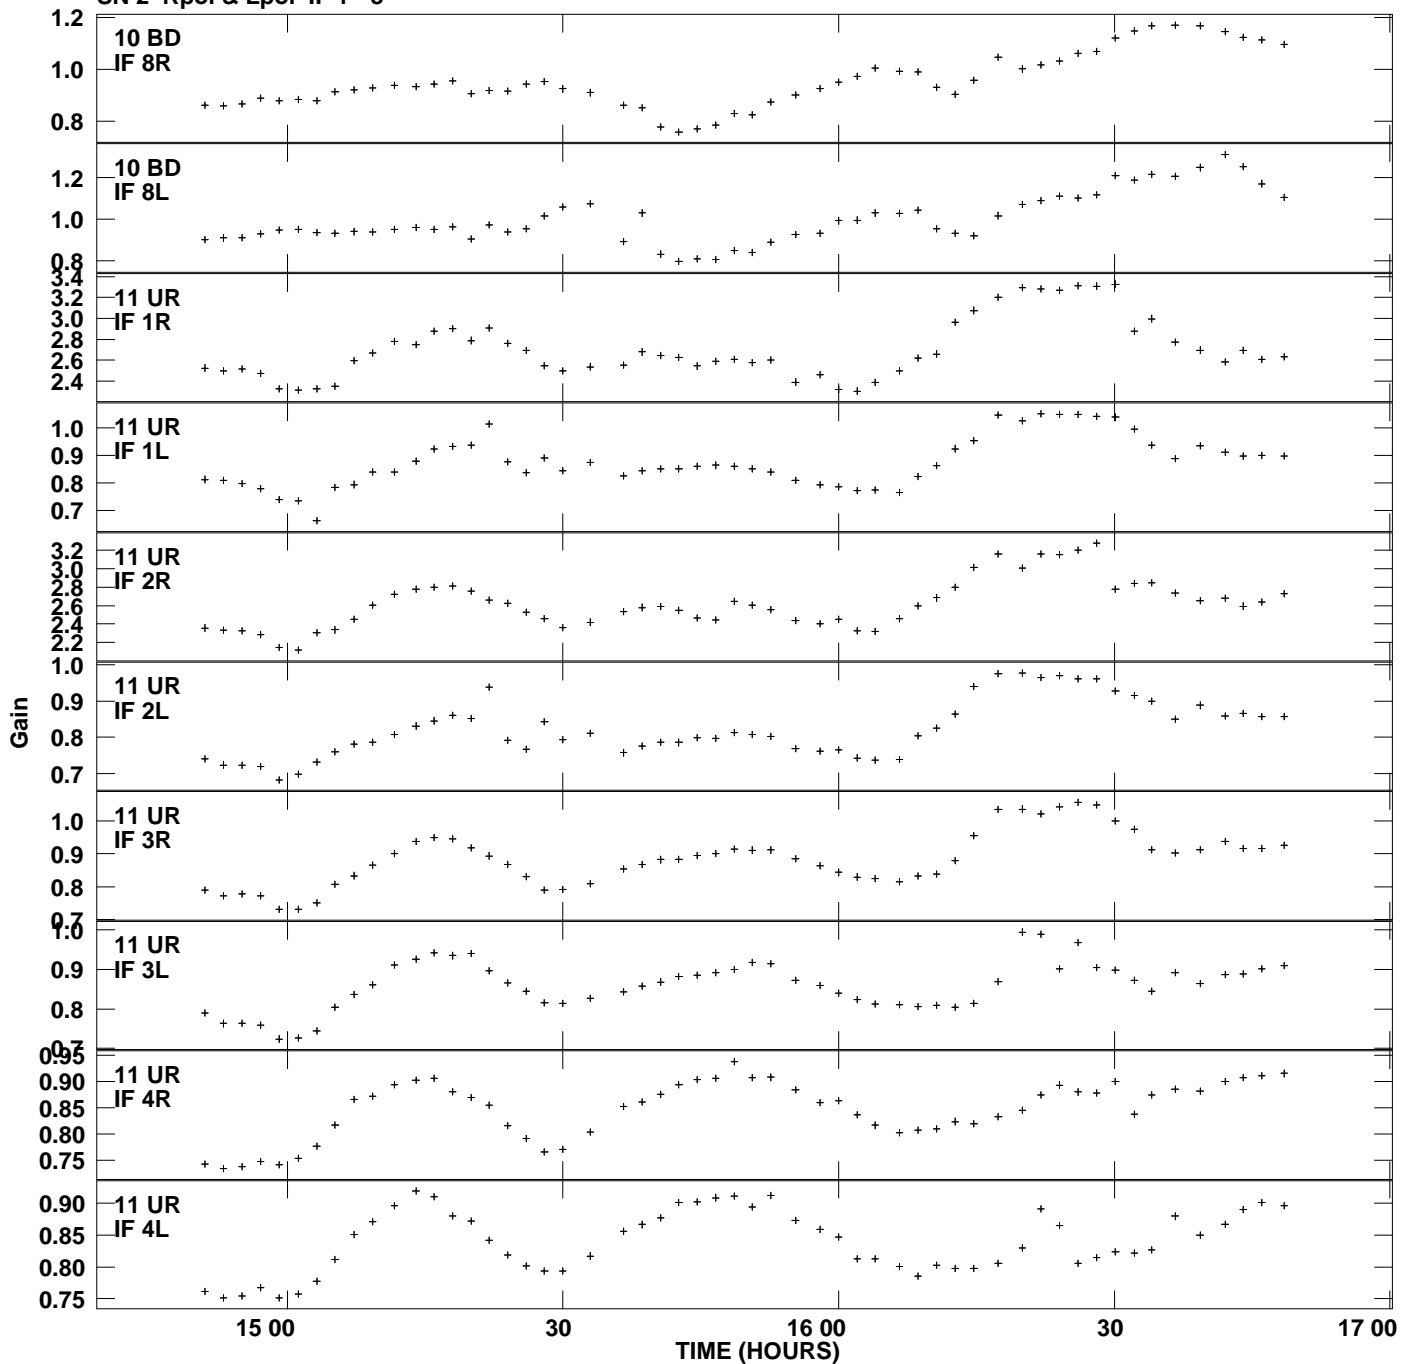

Plot file version 14 created 07-OCT-2011 13:21:25
Gain amp vs UTC time for M87.MULTI.1
SN 2 Rpol & Lpol IF 1 - 8