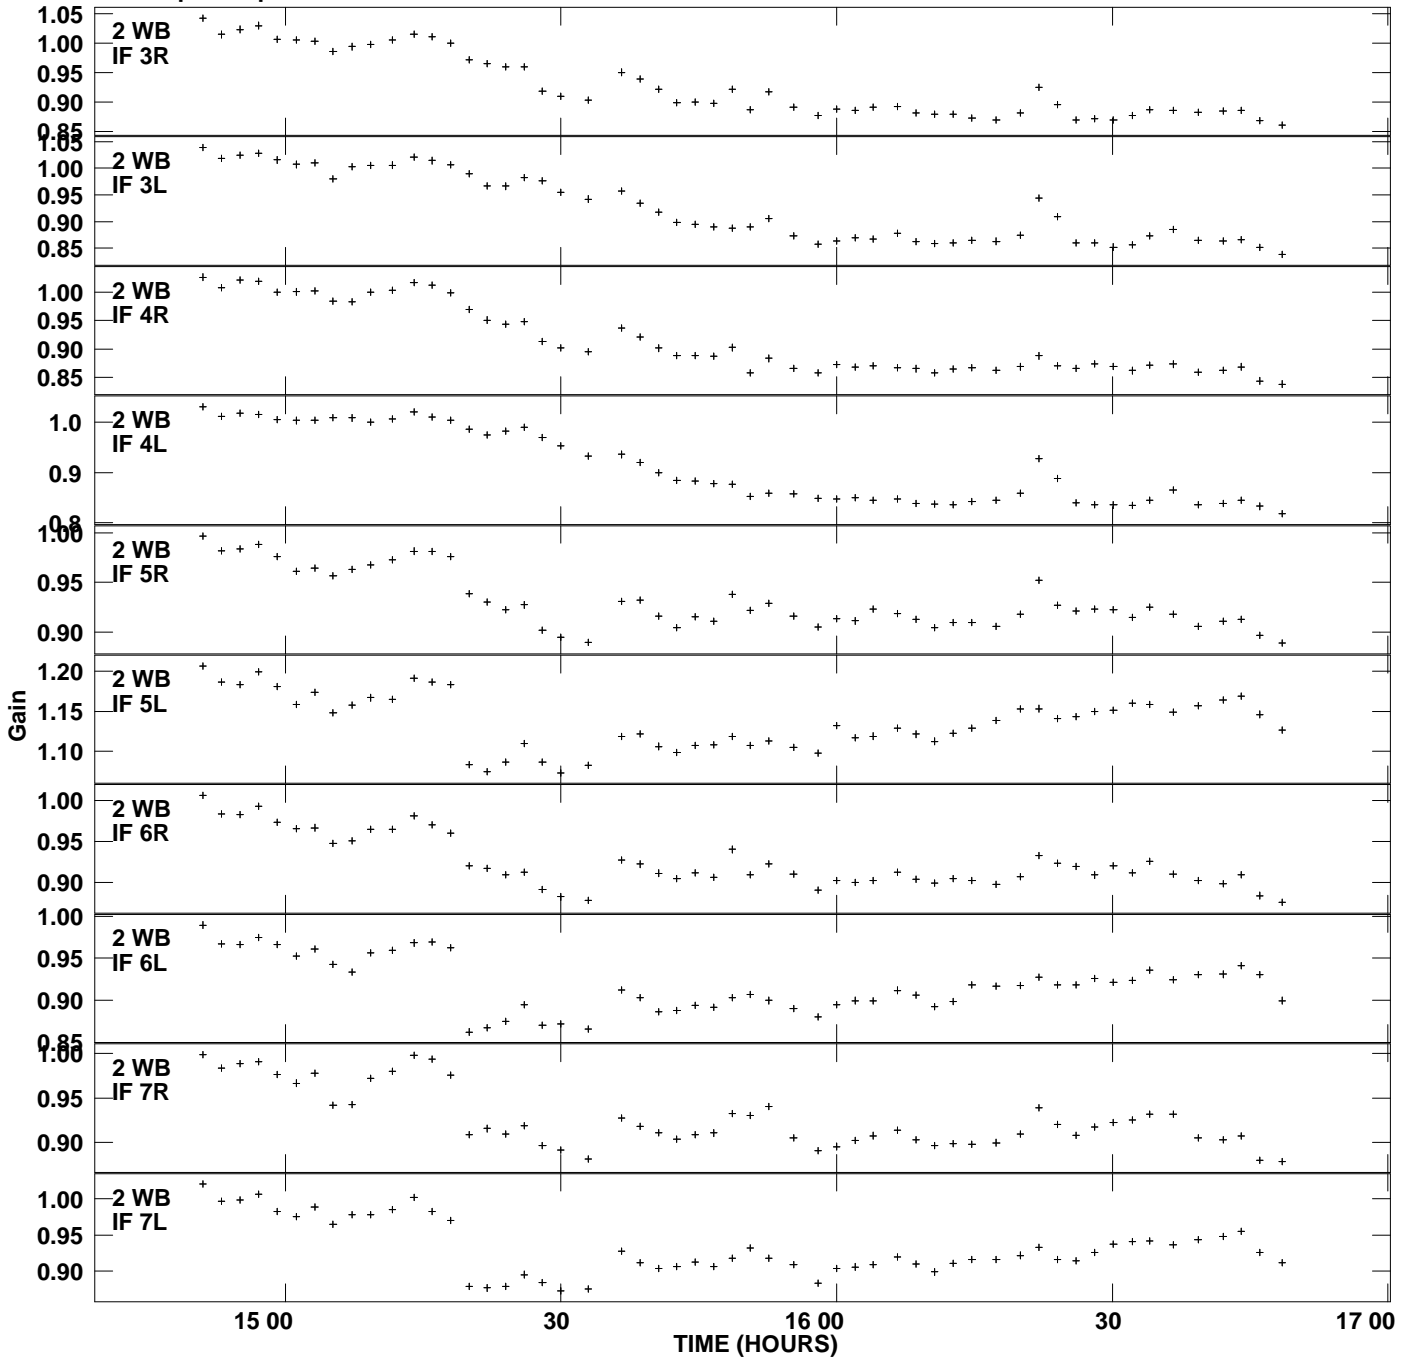

Plot file version 1 created 07-OCT-2011 13:21:25
Gain amp vs UTC time for M87.MULTI.1
SN 2 Rpol & Lpol IF 1 - 8

Plot file version 2 created 07-OCT-2011 13:21:25
Gain amp vs UTC time for M87.MULTI.1
SN 2 Rpol & Lpol IF 1 - 8

Plot file version 3 created 07-OCT-2011 13:21:25
Gain amp vs UTC time for M87.MULTI.1
SN 2 Rpol & Lpol IF 1 - 8

Plot file version 4 created 07-OCT-2011 13:21:25
Gain amp vs UTC time for M87.MULTI.1
SN 2 Rpol & Lpol IF 1 - 8

Plot file version 5 created 07-OCT-2011 13:21:25
Gain amp vs UTC time for M87.MULTI.1
SN 2 Rpol & Lpol IF 1 - 8

Plot file version 6 created 07-OCT-2011 13:21:25
Gain amp vs UTC time for M87.MULTI.1
SN 2 Rpol & Lpol IF 1 - 8

Plot file version 7 created 07-OCT-2011 13:21:25
Gain amp vs UTC time for M87.MULTI.1
SN 2 Rpol & Lpol IF 1 - 8

Plot file version 8 created 07-OCT-2011 13:21:25
Gain amp vs UTC time for M87.MULTI.1
SN 2 Rpol & Lpol IF 1 - 8