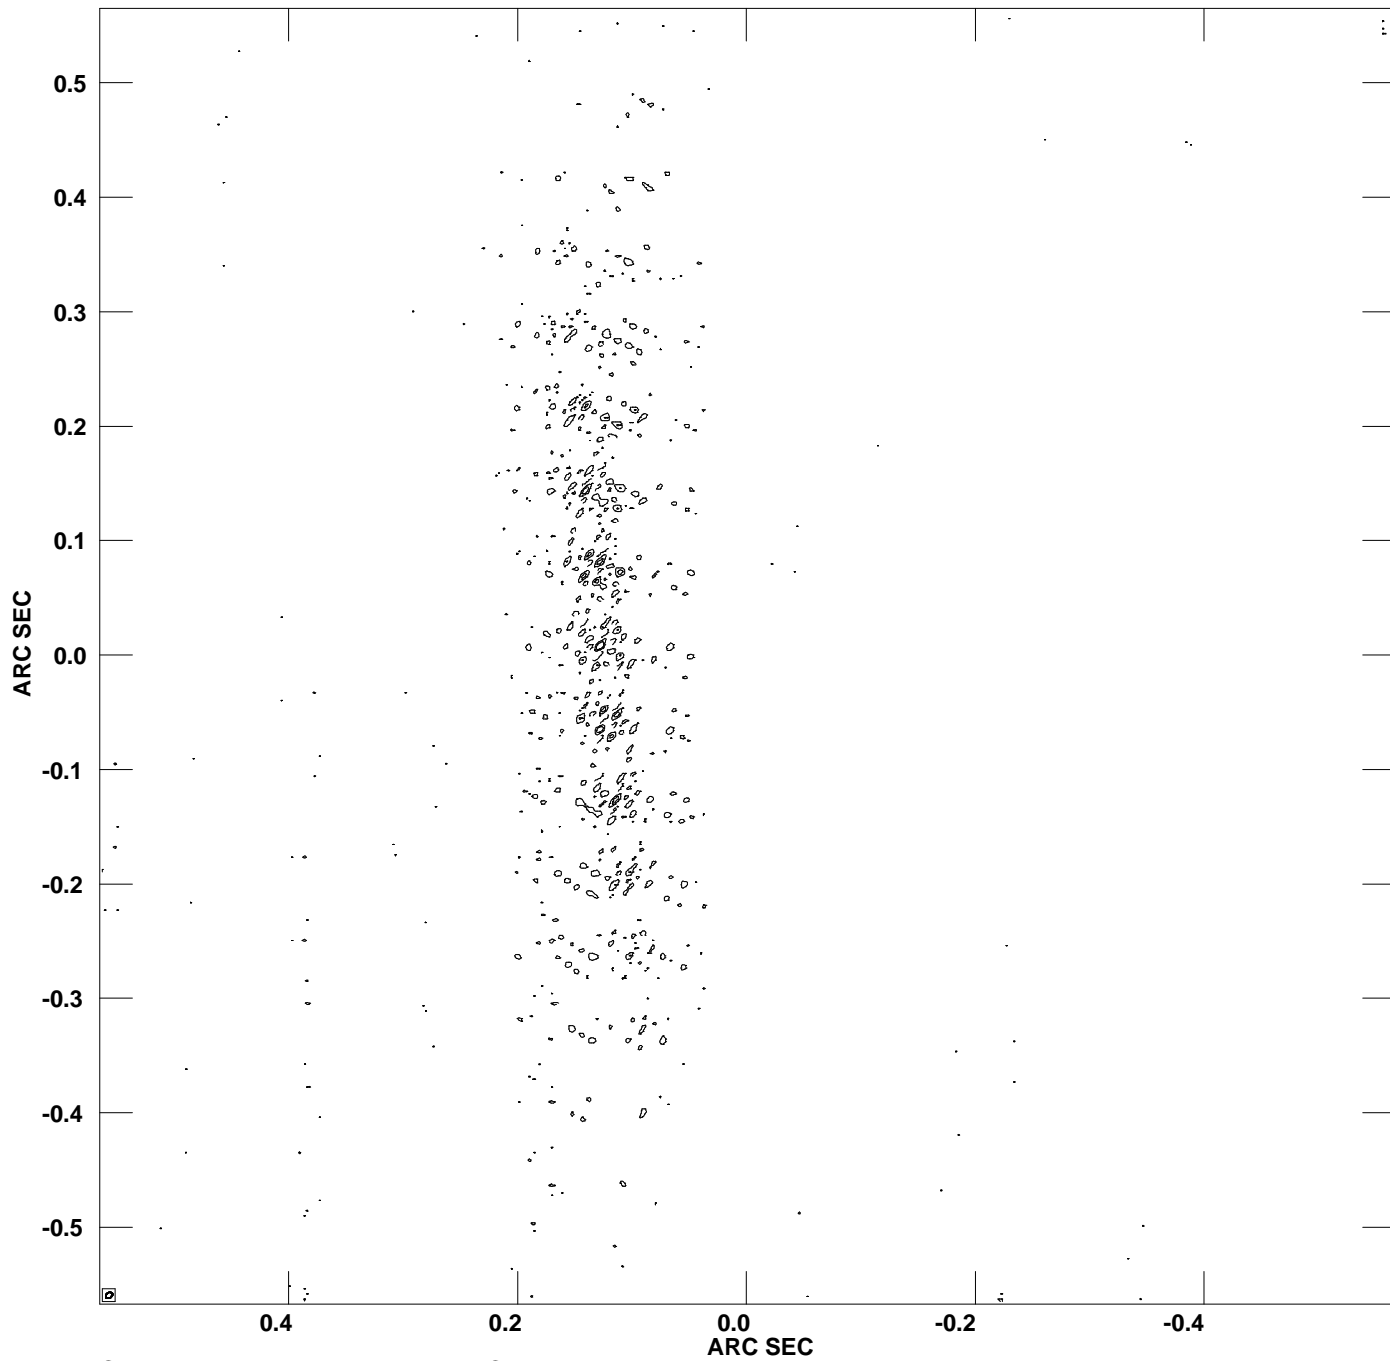

PLot file version 1 created 21-MAY-2012 19:38:44  
CONT: RYSEX IPOL 4990.490 MHZ RYSEX.IIM001.1

Center at RA 10 36 00.6627000 DEC 05 07 14.383300  
Cont peak flux = 8.6994E-04 JY/BEAM  
Levs = 8.699E-06 \* (-25.0, 25.01, 50.03)