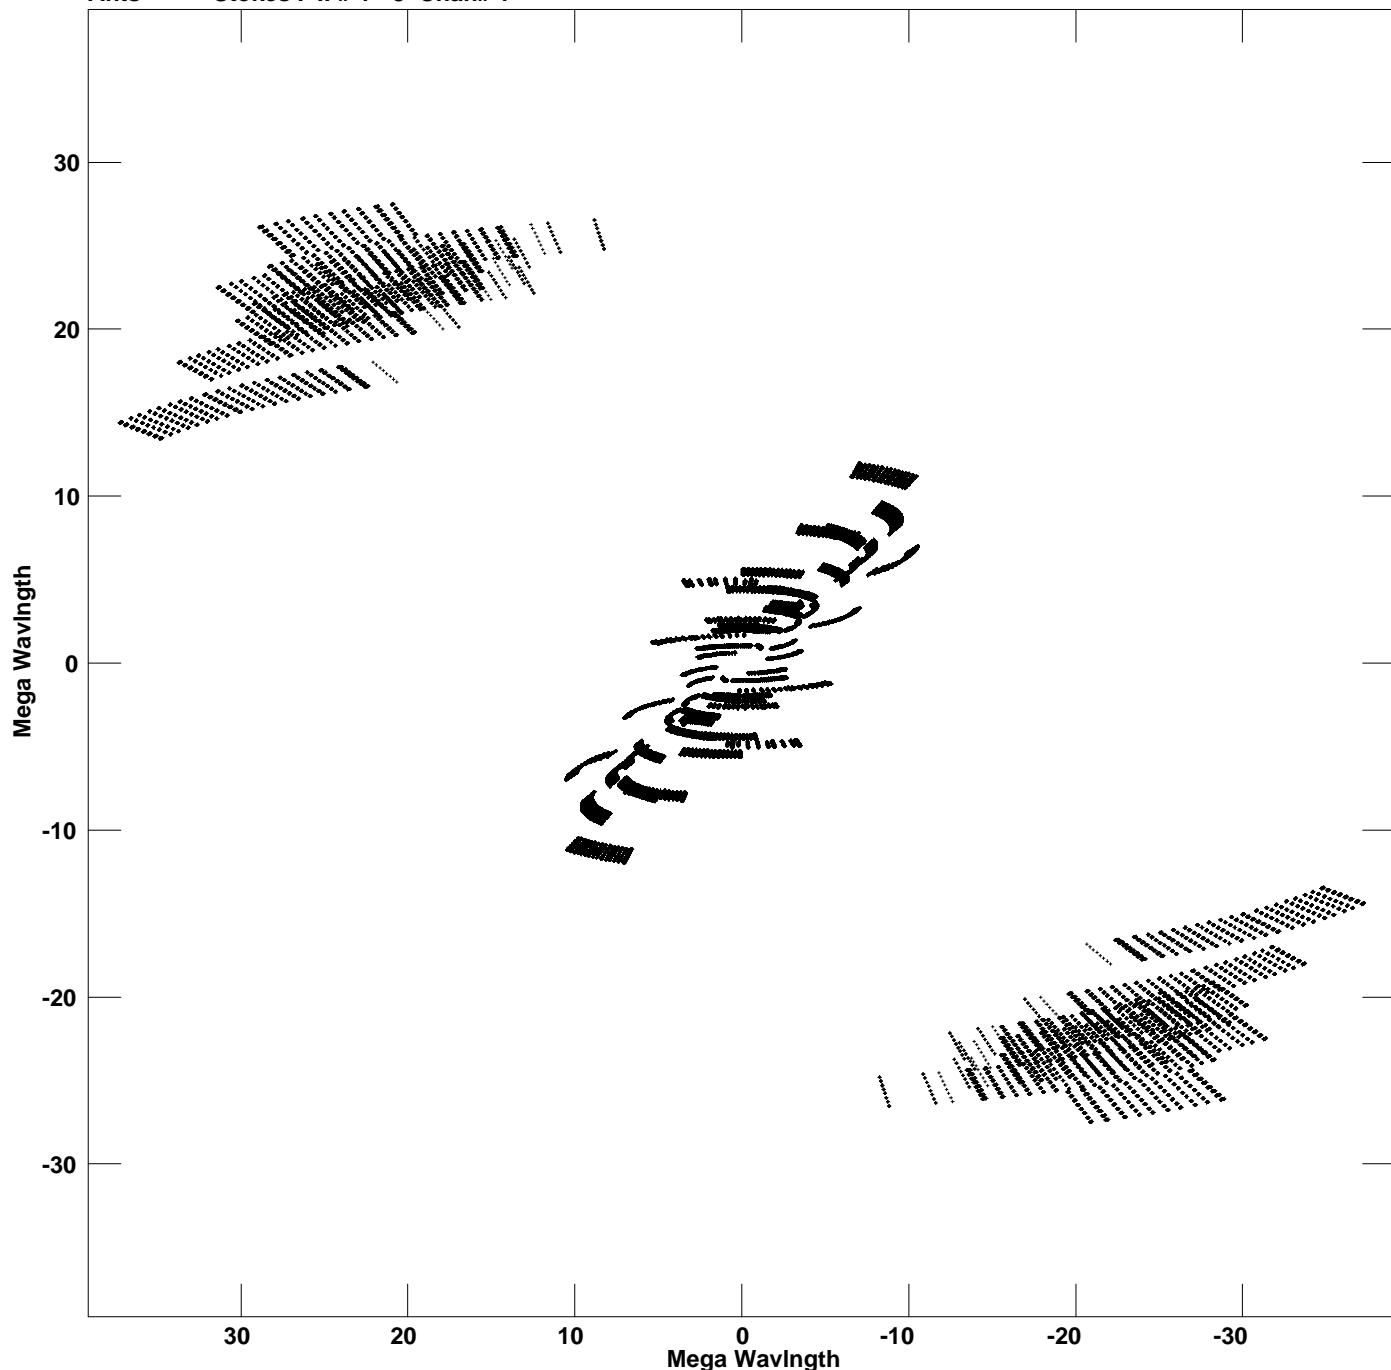

Plot file version 1 created 30-AUG-2013 14:02:43  
V vs U for M84.MULTI.1 Source:M84  
Ants \* - \* Stokes I IF# 1 - 8 Chan# 1

Freq = 1.6027 GHz, Bw = 16.000 MHz