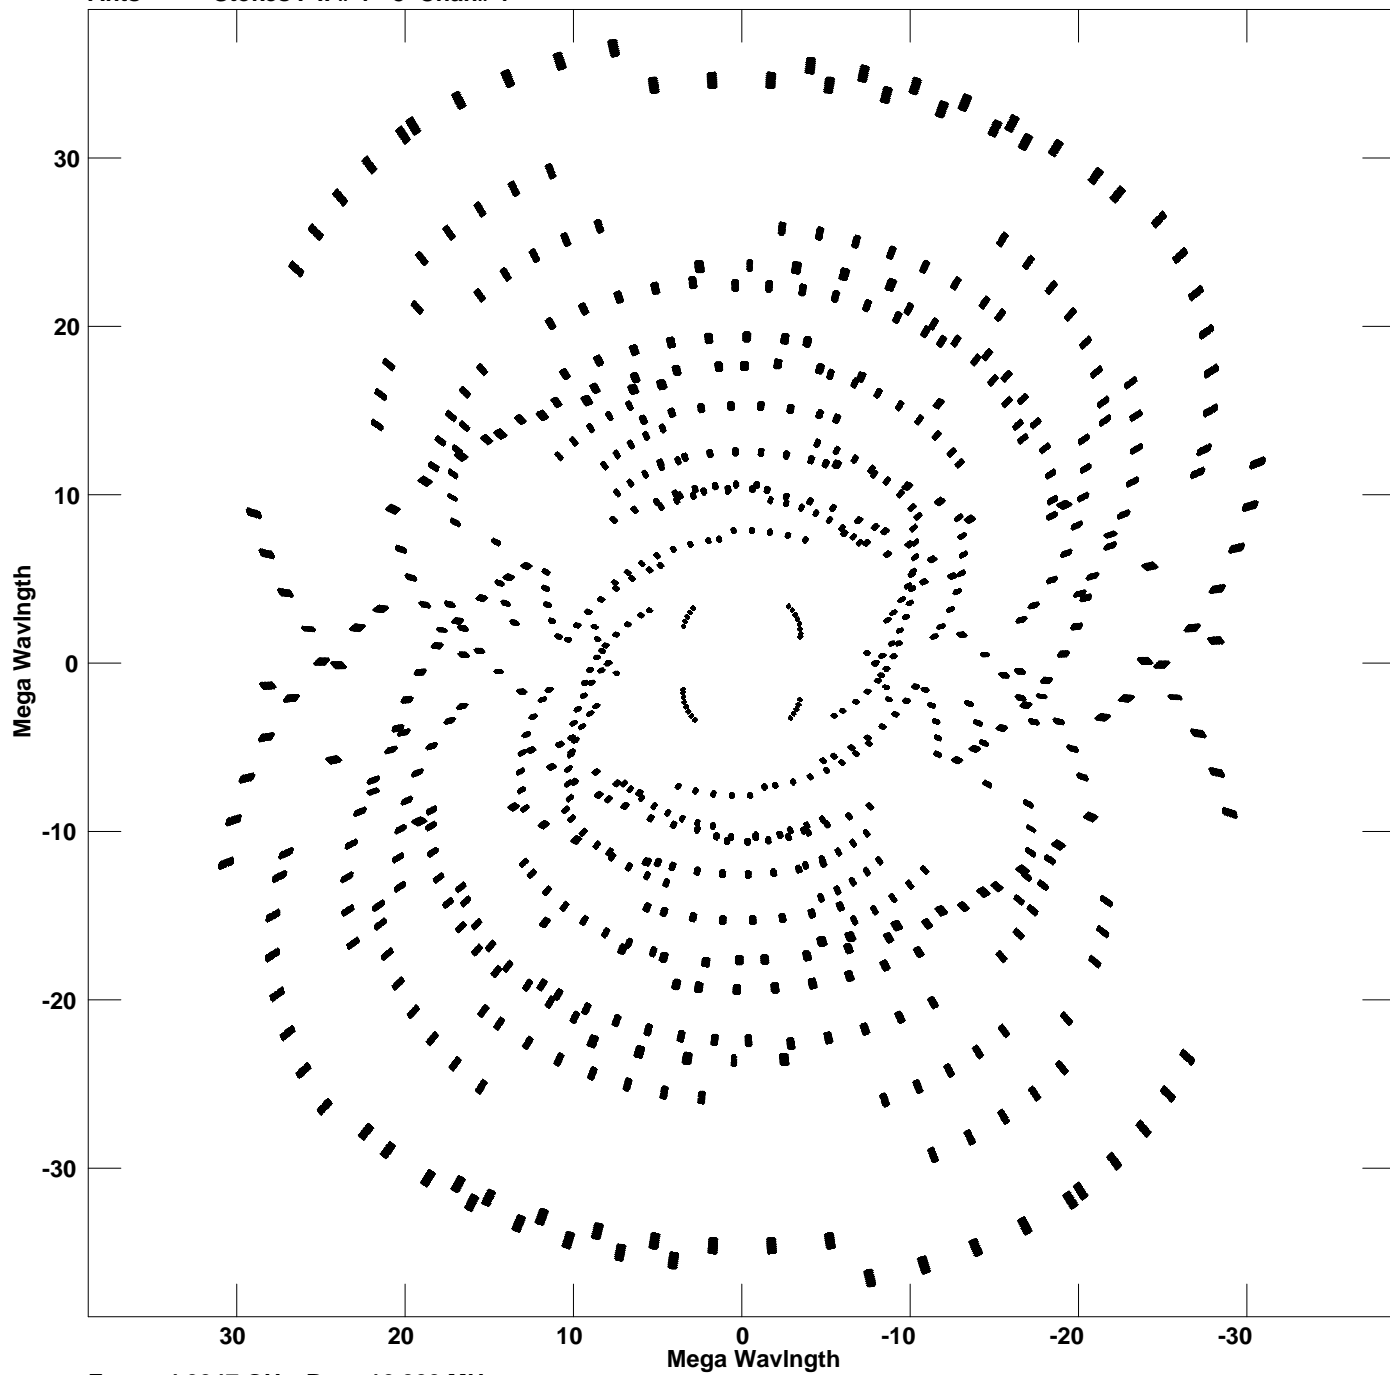

Plot file version 1 created 31-OCT-2013 12:13:01
V vs U for J1809+5007.MULTI.1 Source:J1809+5007
Ants * - * Stokes I IF# 1 - 8 Chan# 1

Freq = 4.9347 GHz, Bw = 16.000 MHz