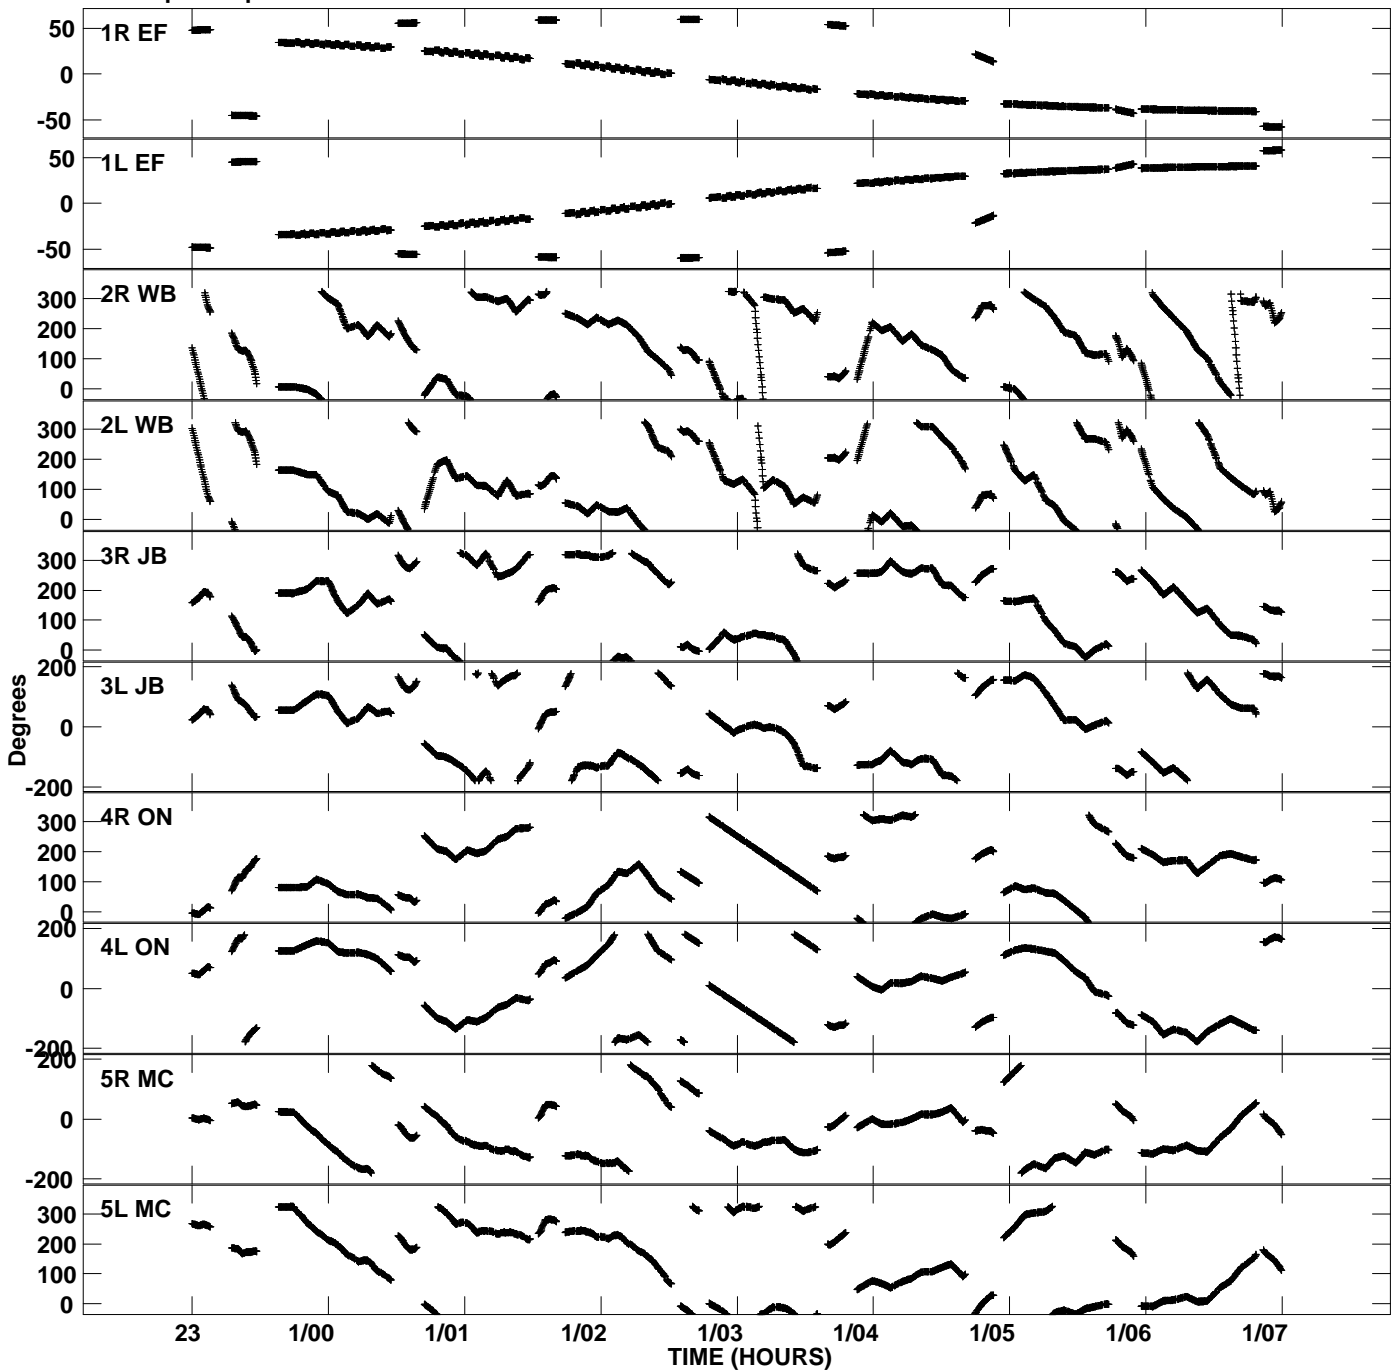

Plot file version 1 created 05-NOV-2013 13:31:34  
Gain phs vs UTC time for EG073A\_2.UVDATA.1  
CL 3 Rpol & Lpol IF 1

Plot file version 2 created 05-NOV-2013 13:31:34  
Gain phs vs UTC time for EG073A\_2.UVDATA.1  
CL 3 Rpol & Lpol IF 1