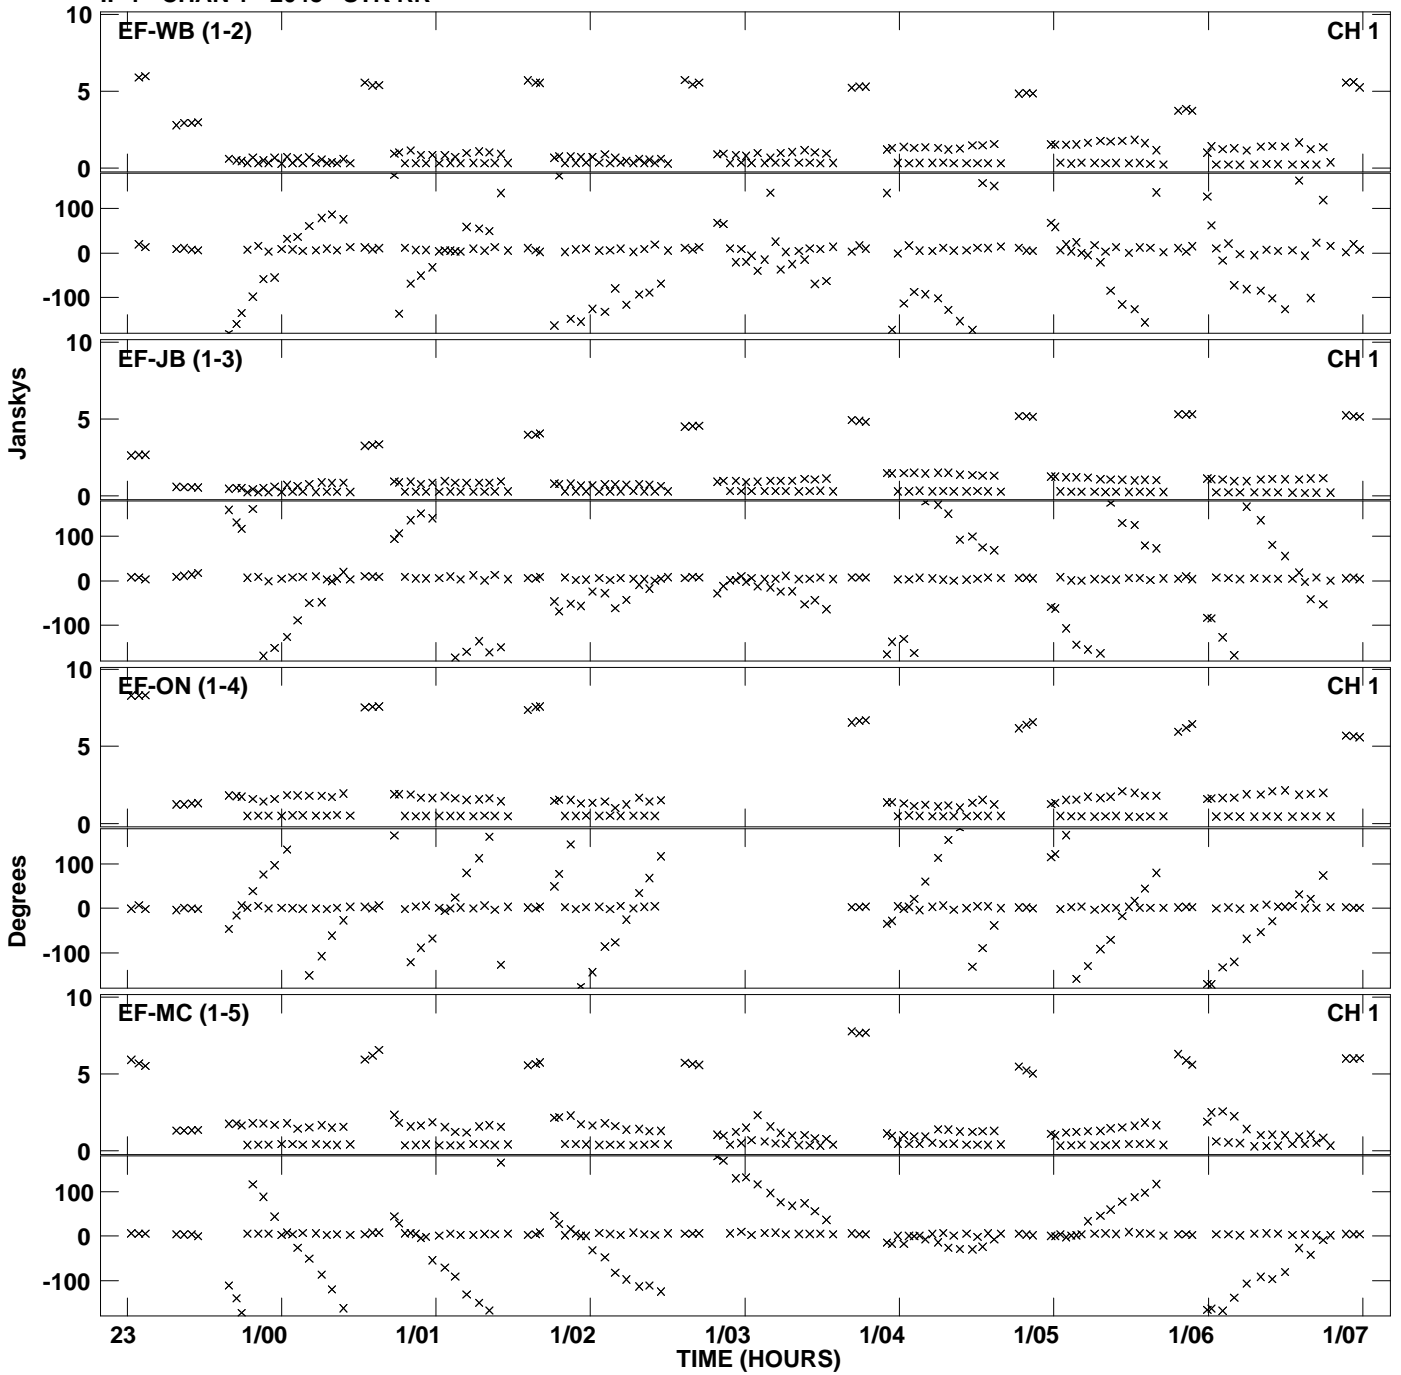

Plot file version 1 created 05-NOV-2013 14:07:38  
Amplitude and Phase vs Time for EG073A 2.UVDATA.1 Vect aver. CL # 3  
IF 1 CHAN 1 - 2048 STK LL

PLot file version 2 created 05-NOV-2013 14:07:38  
Amplitude andPhase vs Time for EG073A 2.UVDATA.1 Vect aver. CL # 3  
IF 1 CHAN 1 - 2048 STK LL

Plot file version 3 created 05-NOV-2013 14:11:37  
Amplitude and Phase vs Time for EG073A 2.UVDATA.1 Vect aver. CL # 3  
IF 1 CHAN 1 - 2048 STK RR

PLot file version 4 created 05-NOV-2013 14:11:37  
Amplitude andPhase vs Time for EG073A 2.UVDATA.1 Vect aver. CL # 3  
IF 1 CHAN 1 - 2048 STK RR