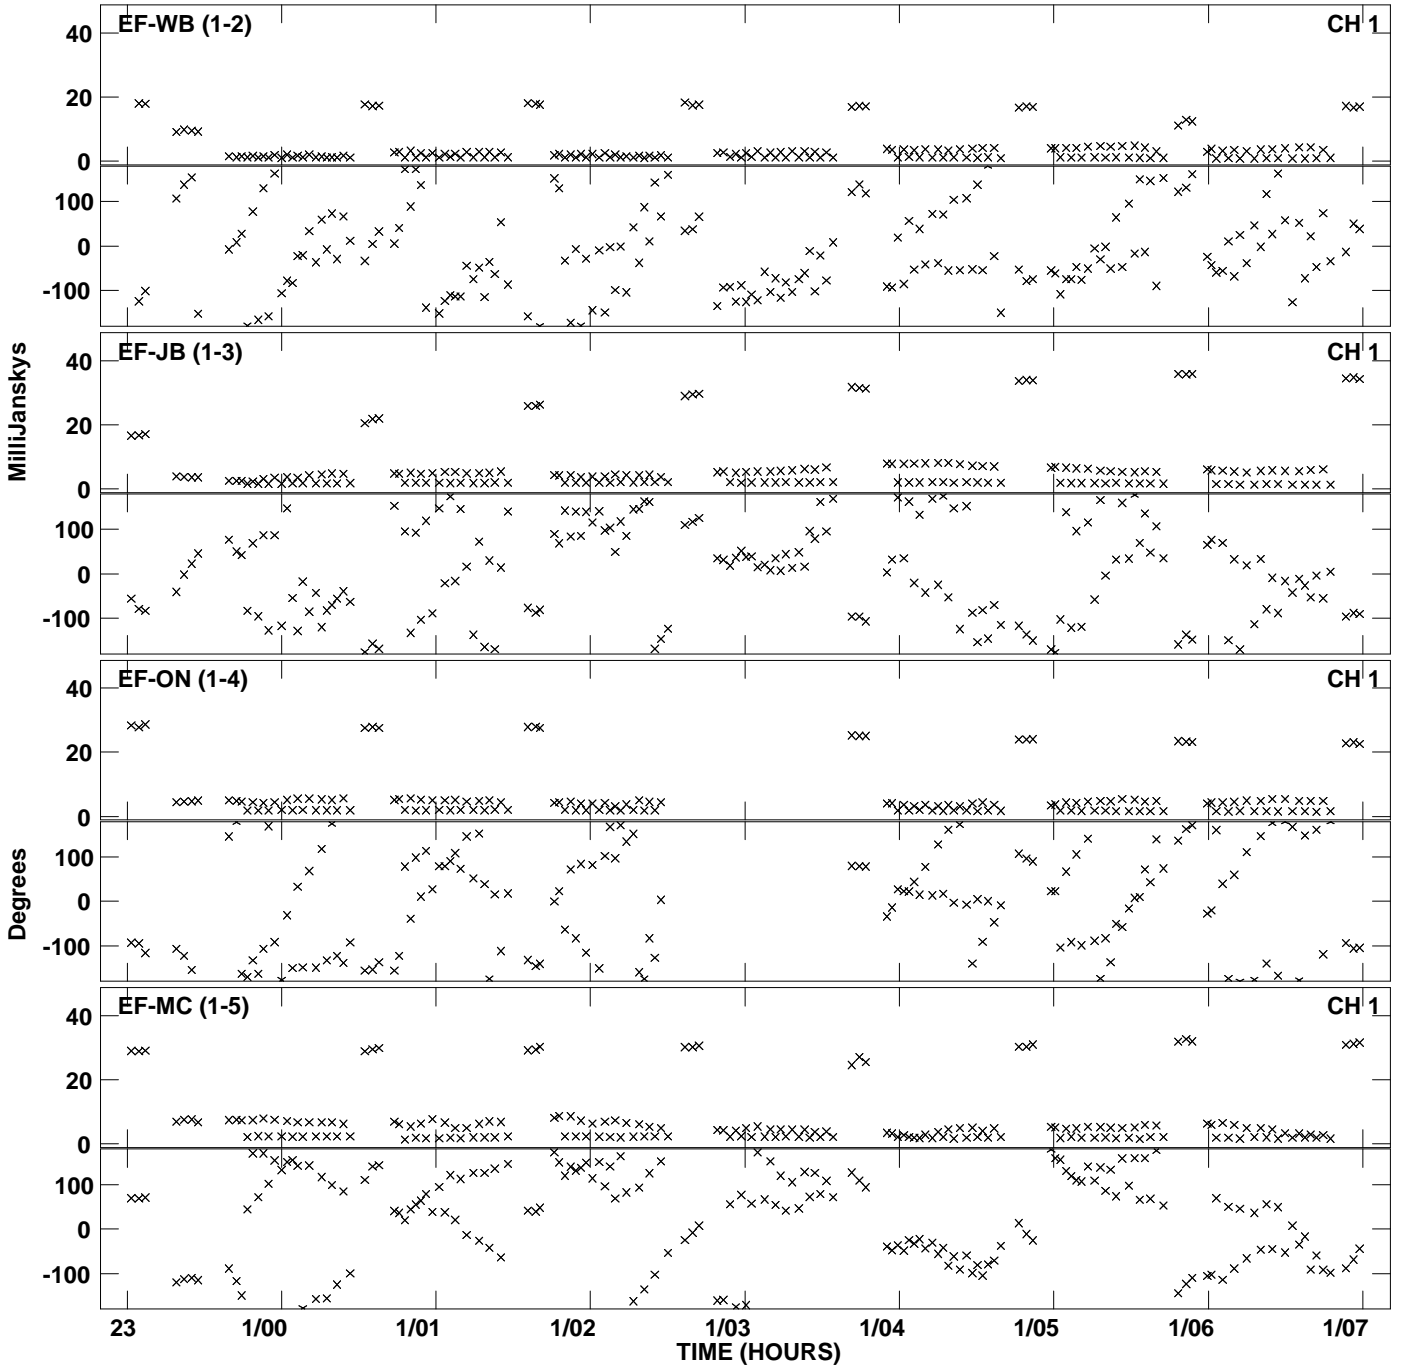

PLot file version 1 created 05-NOV-2013 11:33:02  
Amplitude andPhase vs Time for EG073A 2.UVDATA.1 Vect aver.  
IF 1 CHAN 1 - 2048 STK LL

Plot file version 2 created 05-NOV-2013 11:33:02  
Amplitude andPhase vs Time for EG073A 2.UVDATA.1 Vect aver.  
IF 1 CHAN 1 - 2048 STK LL

PLot file version 3 created 05-NOV-2013 11:36:10  
Amplitude andPhase vs Time for EG073A 2.UVDATA.1 Vect aver.  
IF 1 CHAN 1 - 2048 STK RR

Plot file version 4 created 05-NOV-2013 11:36:10  
Amplitude andPhase vs Time for EG073A 2.UVDATA.1 Vect aver.  
IF 1 CHAN 1 - 2048 STK RR