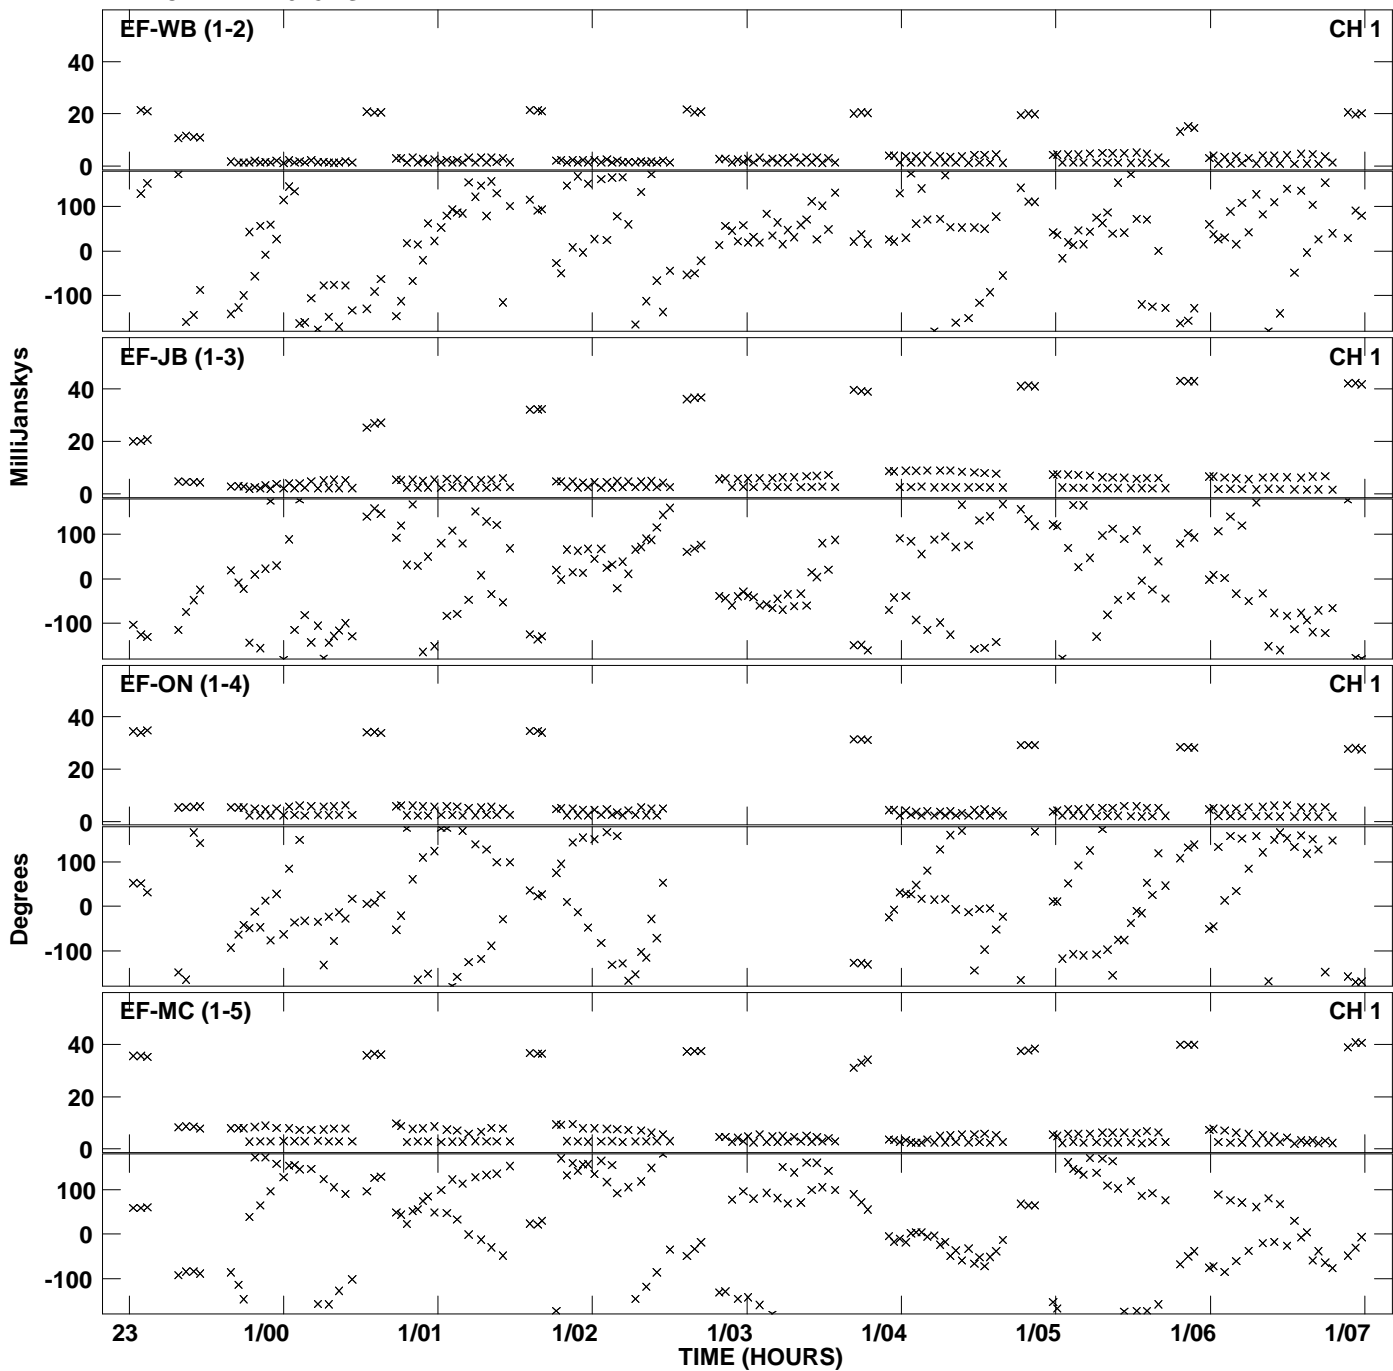

PLot file version 1 created 05-NOV-2013 11:33:02  
Amplitude andPhase vs Time for EG073A 2.UVDATA.1 Vect aver.  
IF 1 CHAN 1 - 2048 STK LL

Plot file version 2 created 05-NOV-2013 11:33:02  
Amplitude andPhase vs Time for EG073A 2.UVDATA.1 Vect aver.  
IF 1 CHAN 1 - 2048 STK LL

PLot file version 3 created 05-NOV-2013 11:36:10  
Amplitude andPhase vs Time for EG073A 2.UVDATA.1 Vect aver.  
IF 1 CHAN 1 - 2048 STK RR

Plot file version 4 created 05-NOV-2013 11:36:10  
Amplitude andPhase vs Time for EG073A 2.UVDATA.1 Vect aver.  
IF 1 CHAN 1 - 2048 STK RR