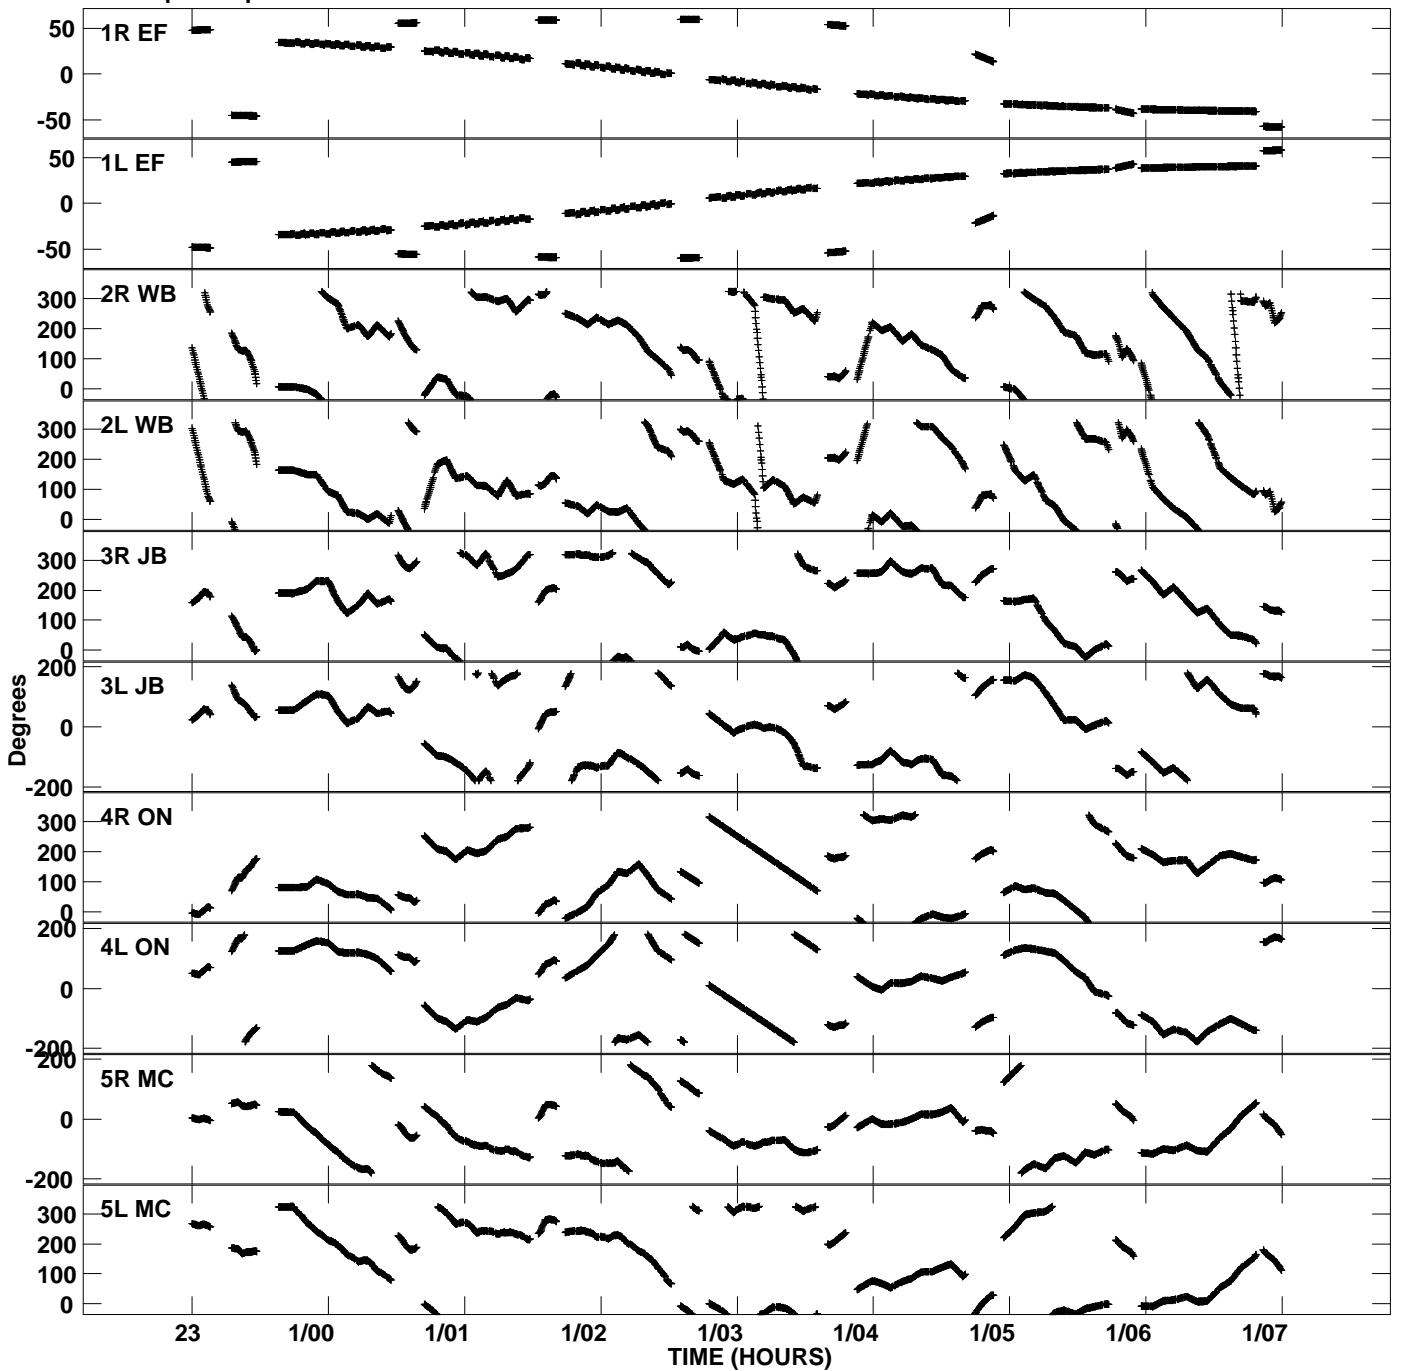

Plot file version 1 created 05-NOV-2013 15:24:06  
Gain phs vs UTC time for EG073A\_4.UVDATA.1  
CL 3 Rpol & Lpol IF 1

Plot file version 2 created 05-NOV-2013 15:24:06  
Gain phs vs UTC time for EG073A\_4.UVDATA.1  
CL 3 Rpol & Lpol IF 1