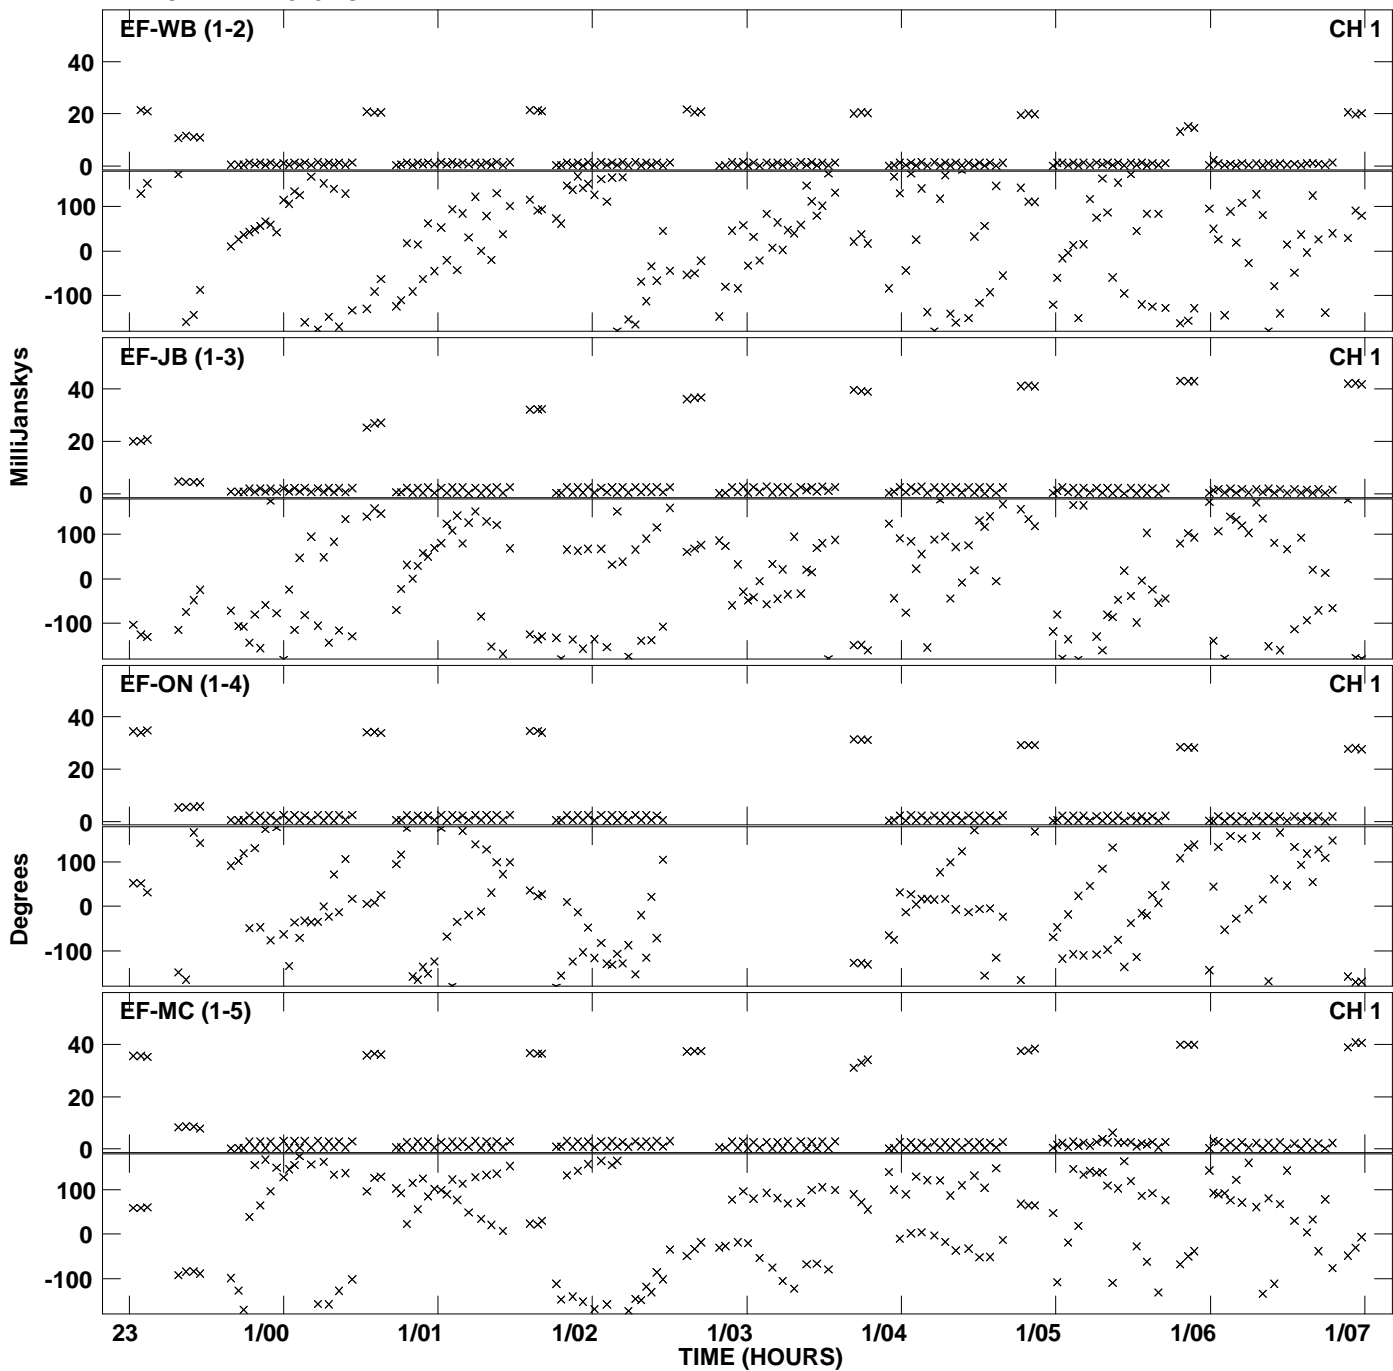

PLot file version 1 created 05-NOV-2013 13:25:55
Amplitude andPhase vs Time for EG073A 4.UVDATA.1 Vect aver.
IF 1 CHAN 1 - 2048 STK LL

PLot file version 2 created 05-NOV-2013 13:25:55
Amplitude andPhase vs Time for EG073A 4.UVDATA.1 Vect aver.
IF 1 CHAN 1 - 2048 STK LL

PLot file version 3 created 05-NOV-2013 13:29:03
Amplitude andPhase vs Time for EG073A 4.UVDATA.1 Vect aver.
IF 1 CHAN 1 - 2048 STK RR

Plot file version 4 created 05-NOV-2013 13:29:03
Amplitude andPhase vs Time for EG073A 4.UVDATA.1 Vect aver.
IF 1 CHAN 1 - 2048 STK RR