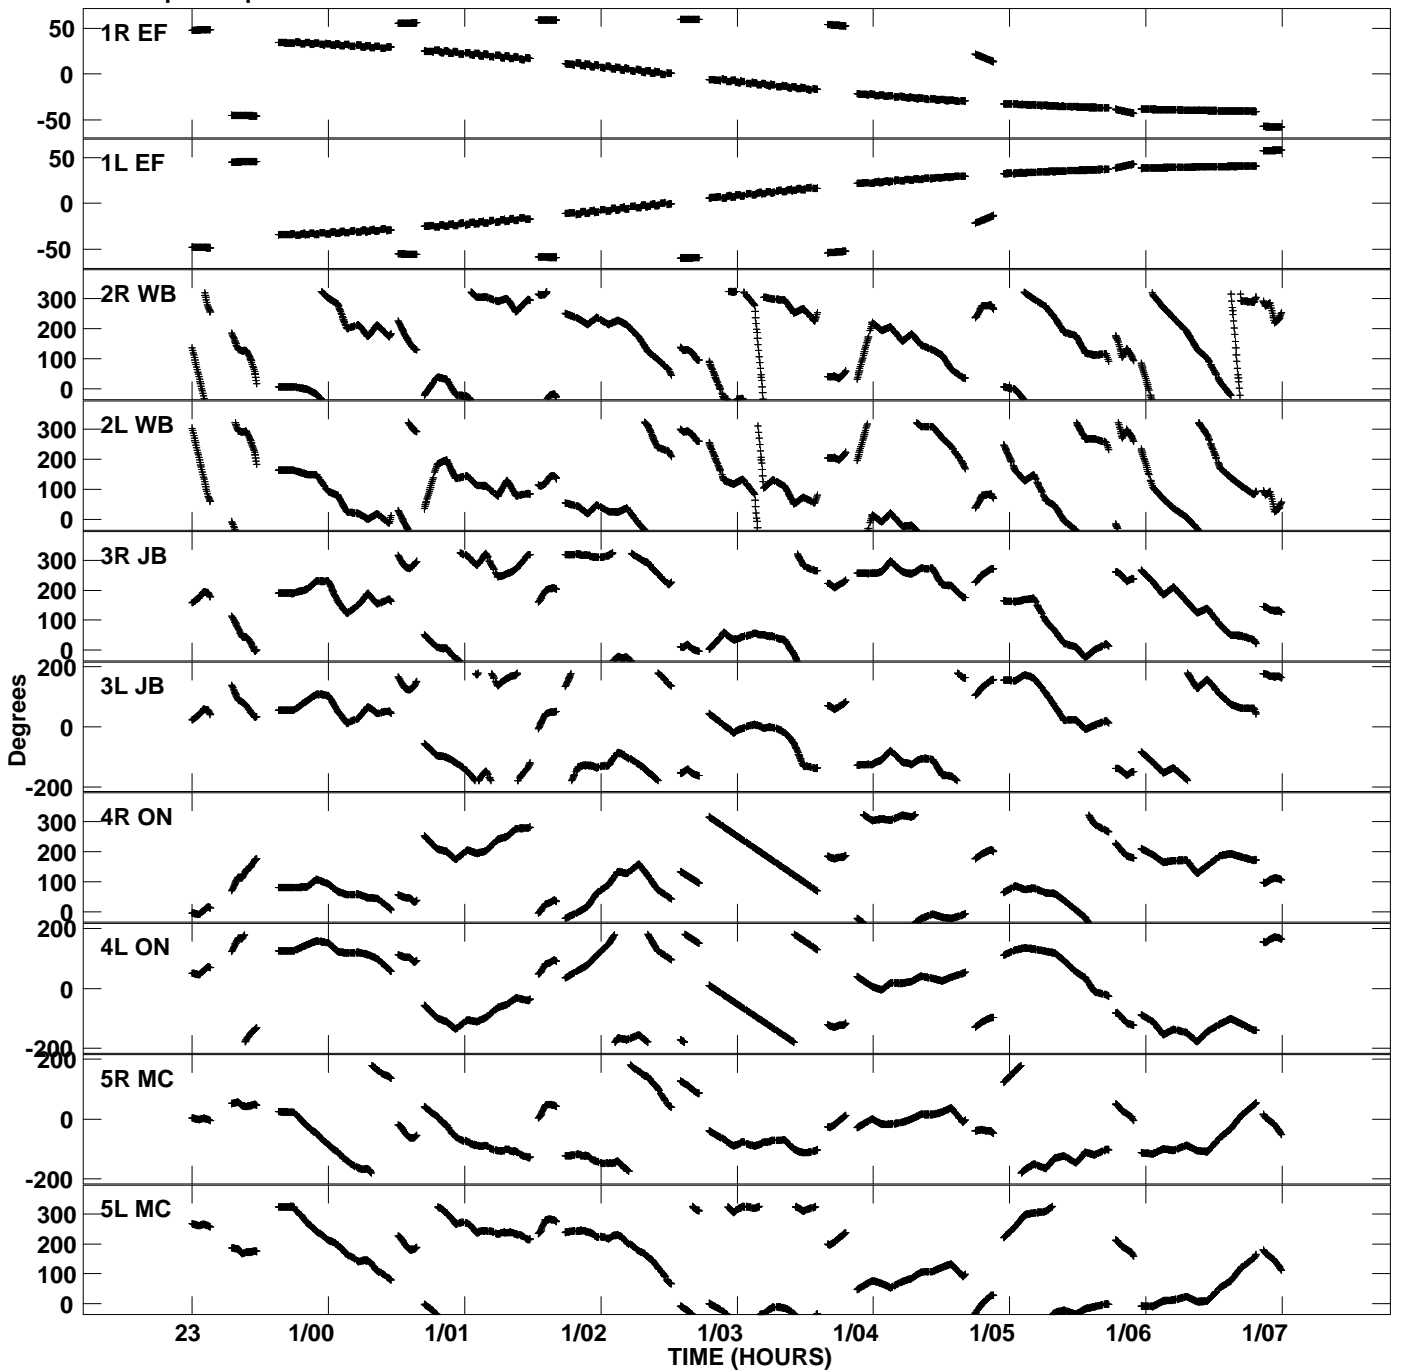

Plot file version 1 created 05-NOV-2013 17:22:07  
Gain phs vs UTC time for EG073A\_6.UVDATA.1  
CL 3 Rpol & Lpol IF 1

Plot file version 2 created 05-NOV-2013 17:22:07  
Gain phs vs UTC time for EG073A\_6.UVDATA.1  
CL 3 Rpol & Lpol IF 1