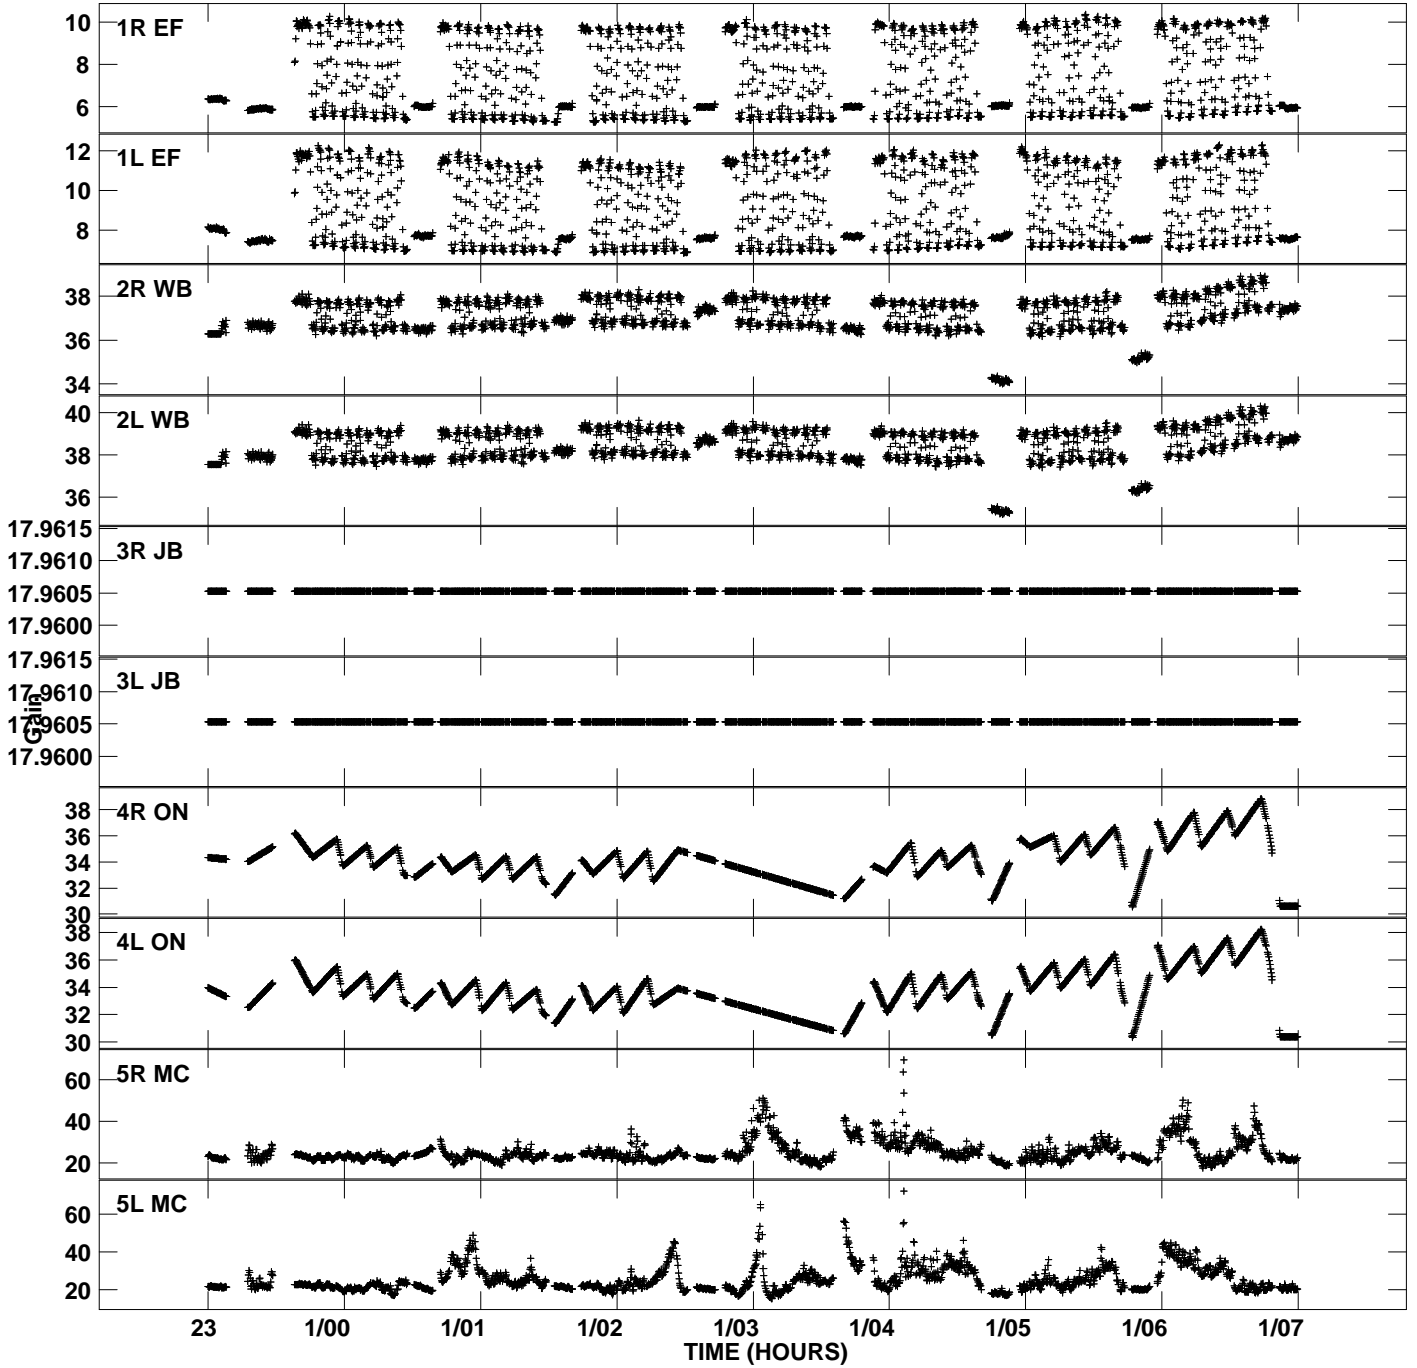

Plot file version 1 created 05-NOV-2013 16:15:21
Gain amp vs UTC time for EG073A_6.UVDATA.1
CL 2 Rpol & Lpol IF 1

Plot file version 2 created 05-NOV-2013 16:15:21
Gain amp vs UTC time for EG073A_6.UVDATA.1
CL 2 Rpol & Lpol IF 1