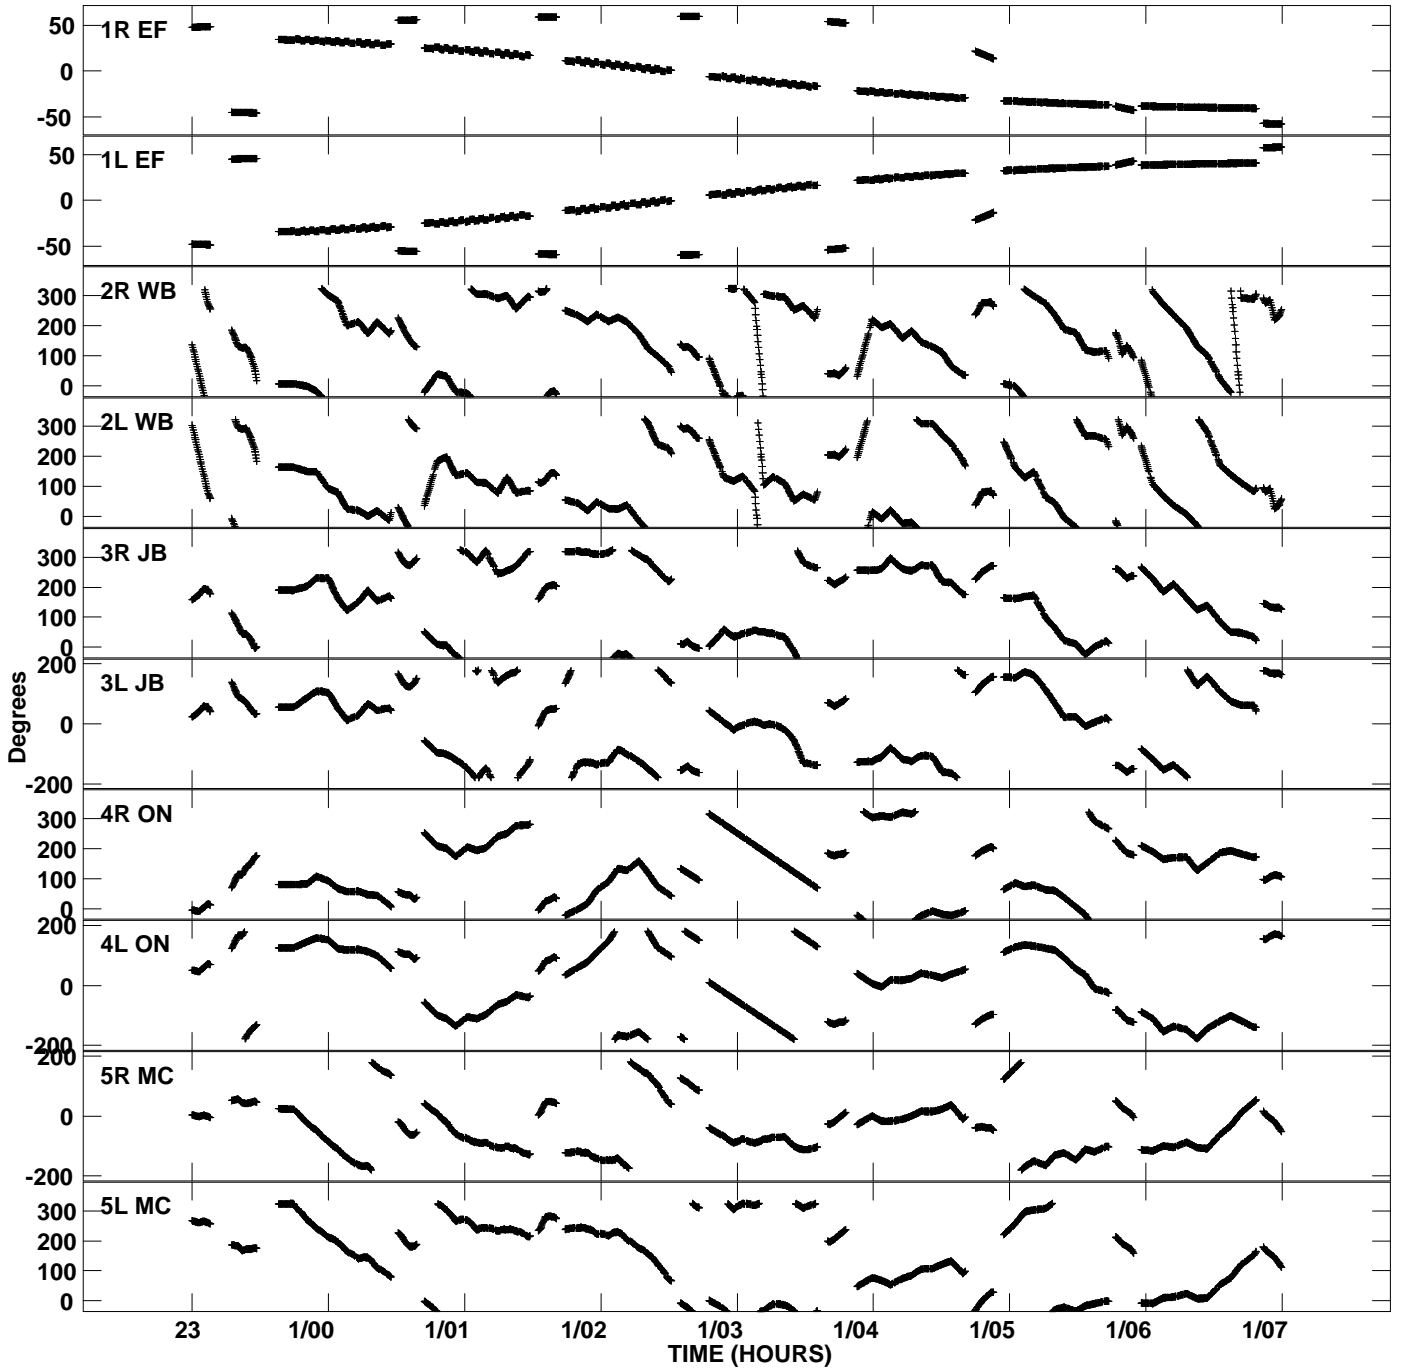

Plot file version 1 created 23-OCT-2013 18:49:17
Gain phs vs UTC time for EG073A_D2_2.UVDATA.1
CL 3 Rpol & Lpol IF 1

Plot file version 2 created 23-OCT-2013 18:49:17
Gain phs vs UTC time for EG073A_D2_2.UVDATA.1
CL 3 Rpol & Lpol IF 1