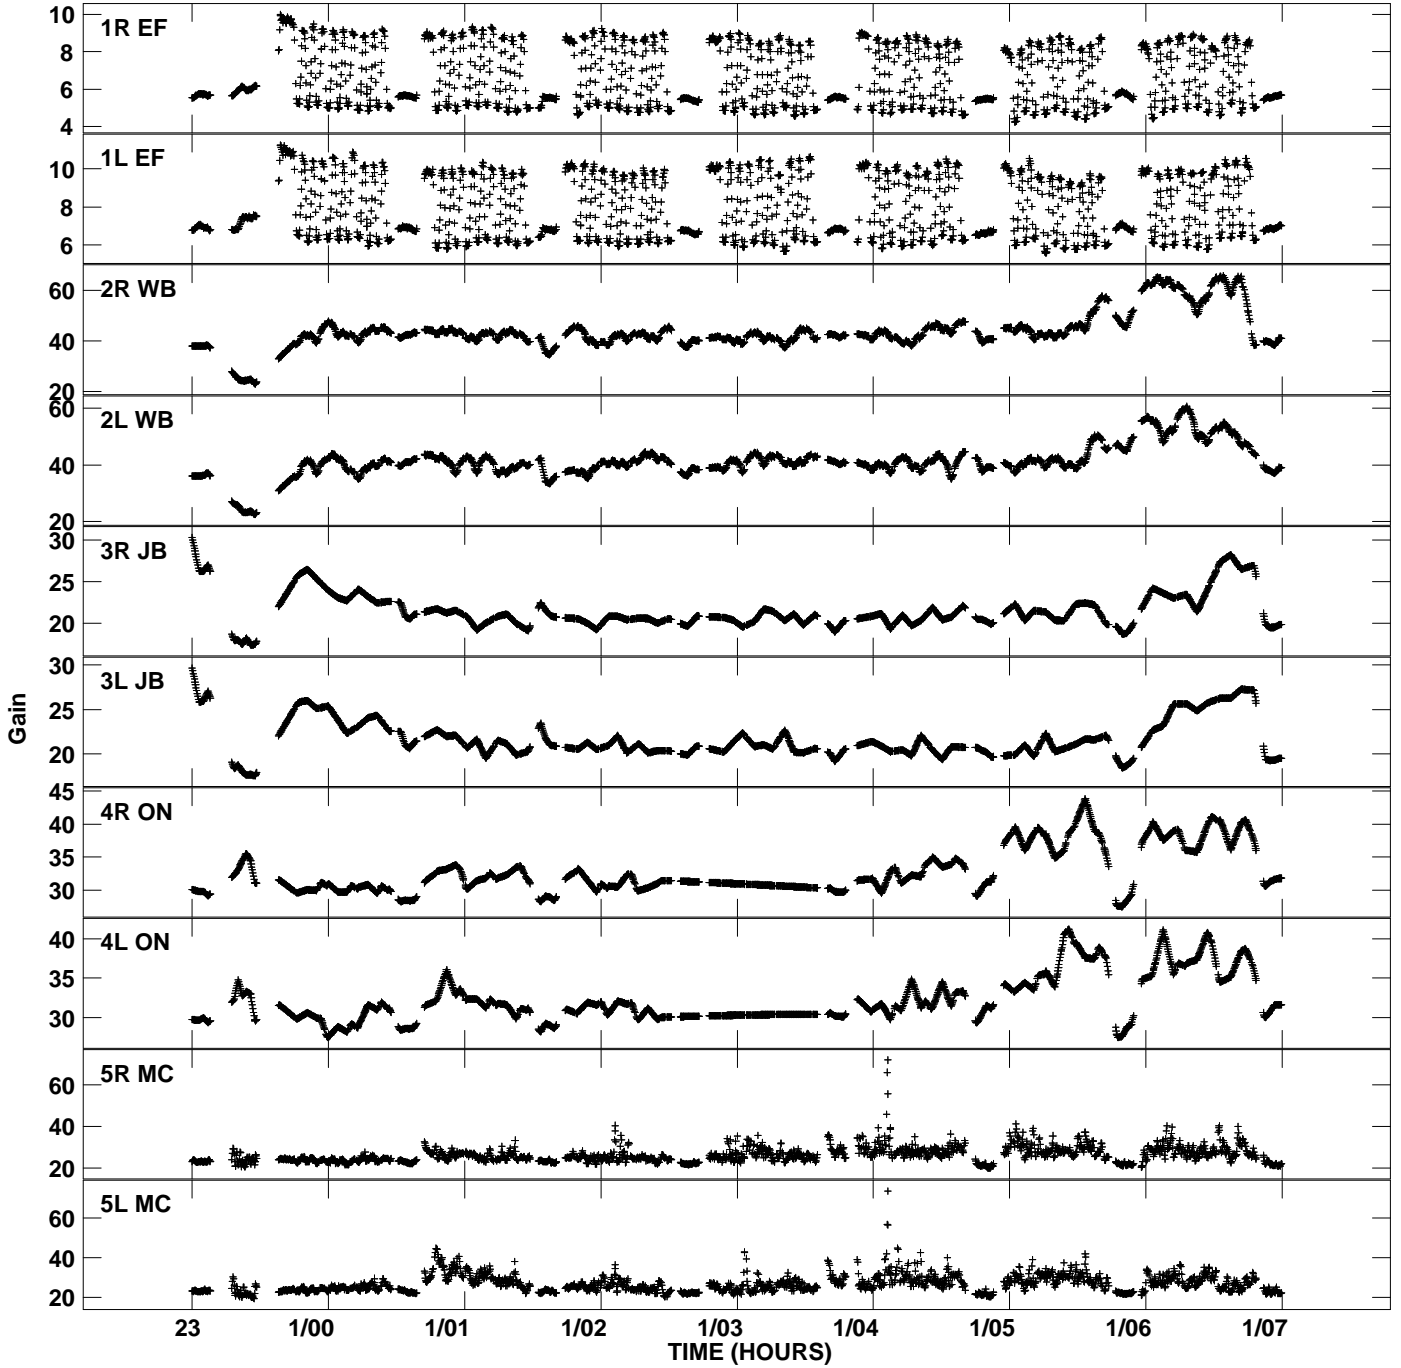

Plot file version 1 created 23-OCT-2013 19:33:20  
Gain amp vs UTC time for EG073A\_D2\_2.TMP.1  
CL 4 Rpol & Lpol IF 1

Plot file version 2 created 23-OCT-2013 19:33:20  
Gain amp vs UTC time for EG073A\_D2\_2.TMP.1  
CL 4 Rpol & Lpol IF 1