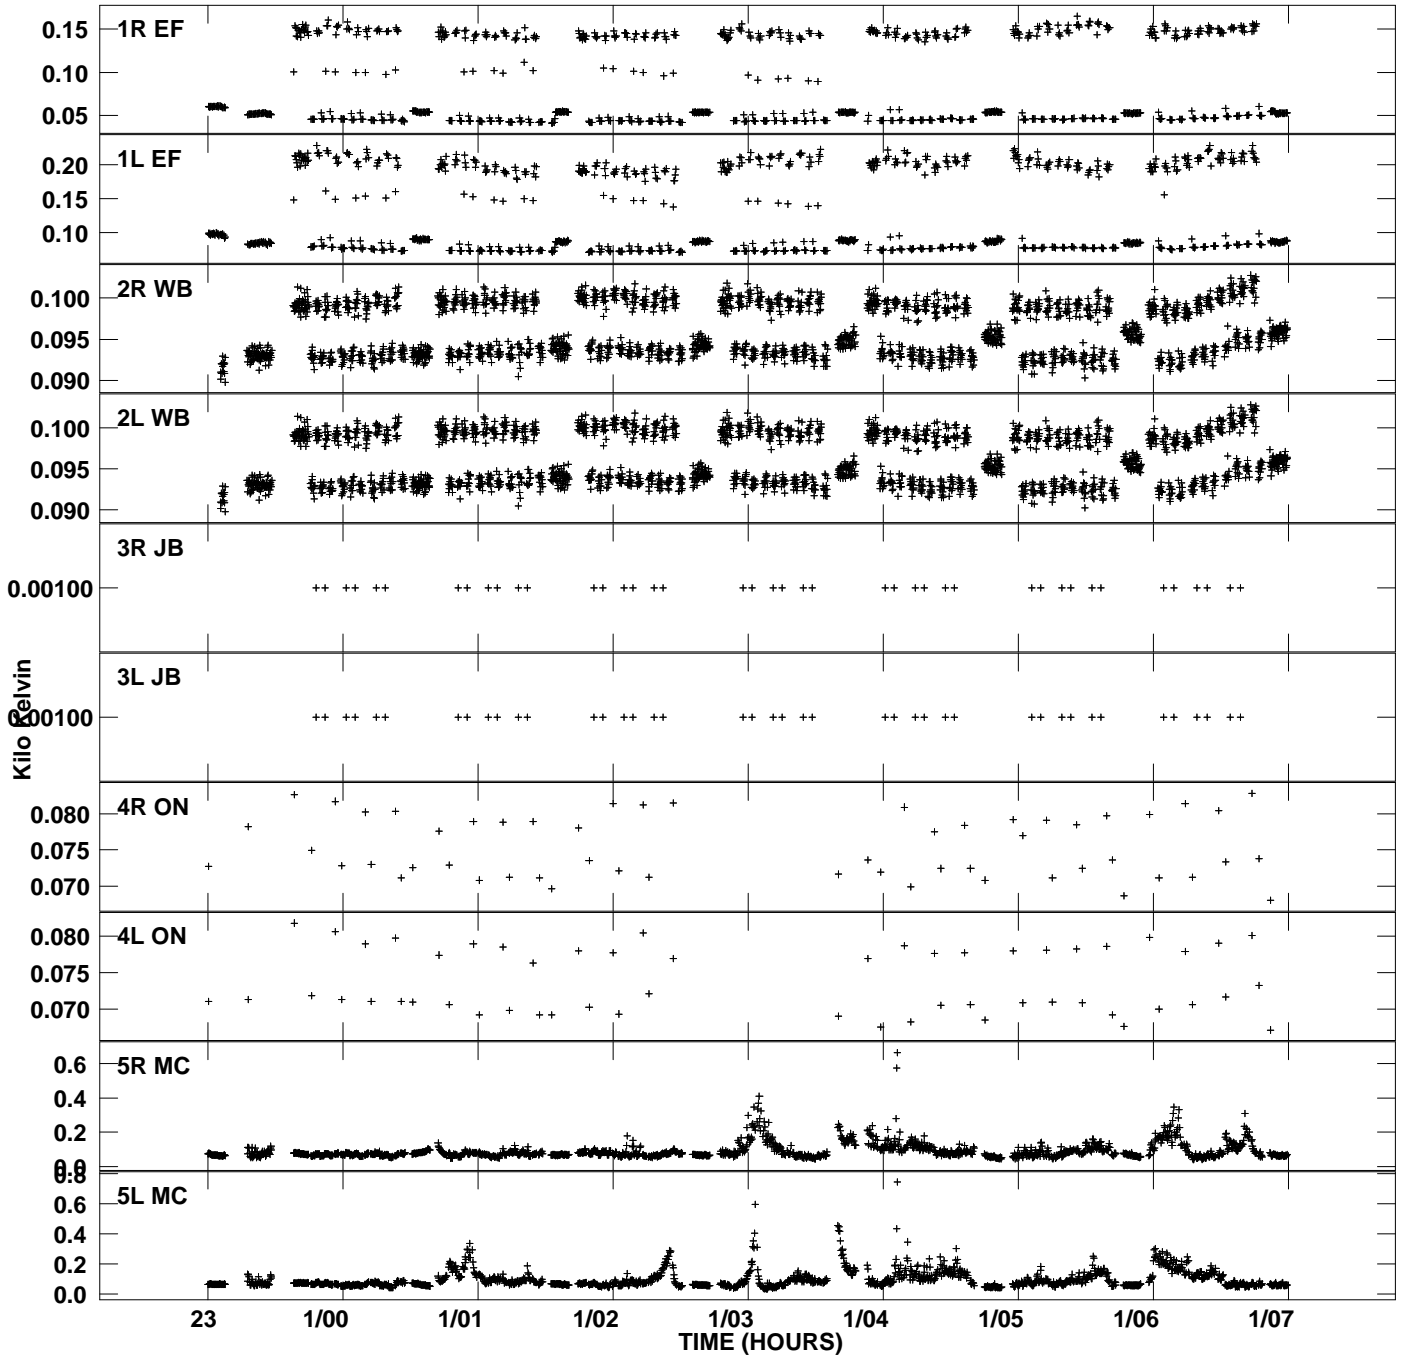

Plot file version 1 created 23-OCT-2013 17:40:06
Tsys vs UTC time for EG073A_D2_2.UVDATA.1
TY 1 Rpol & Lpol IF 1

Plot file version 2 created 23-OCT-2013 17:40:06
Tsys vs UTC time for EG073A_D2_2.UVDATA.1
TY 1 Rpol & Lpol IF 1