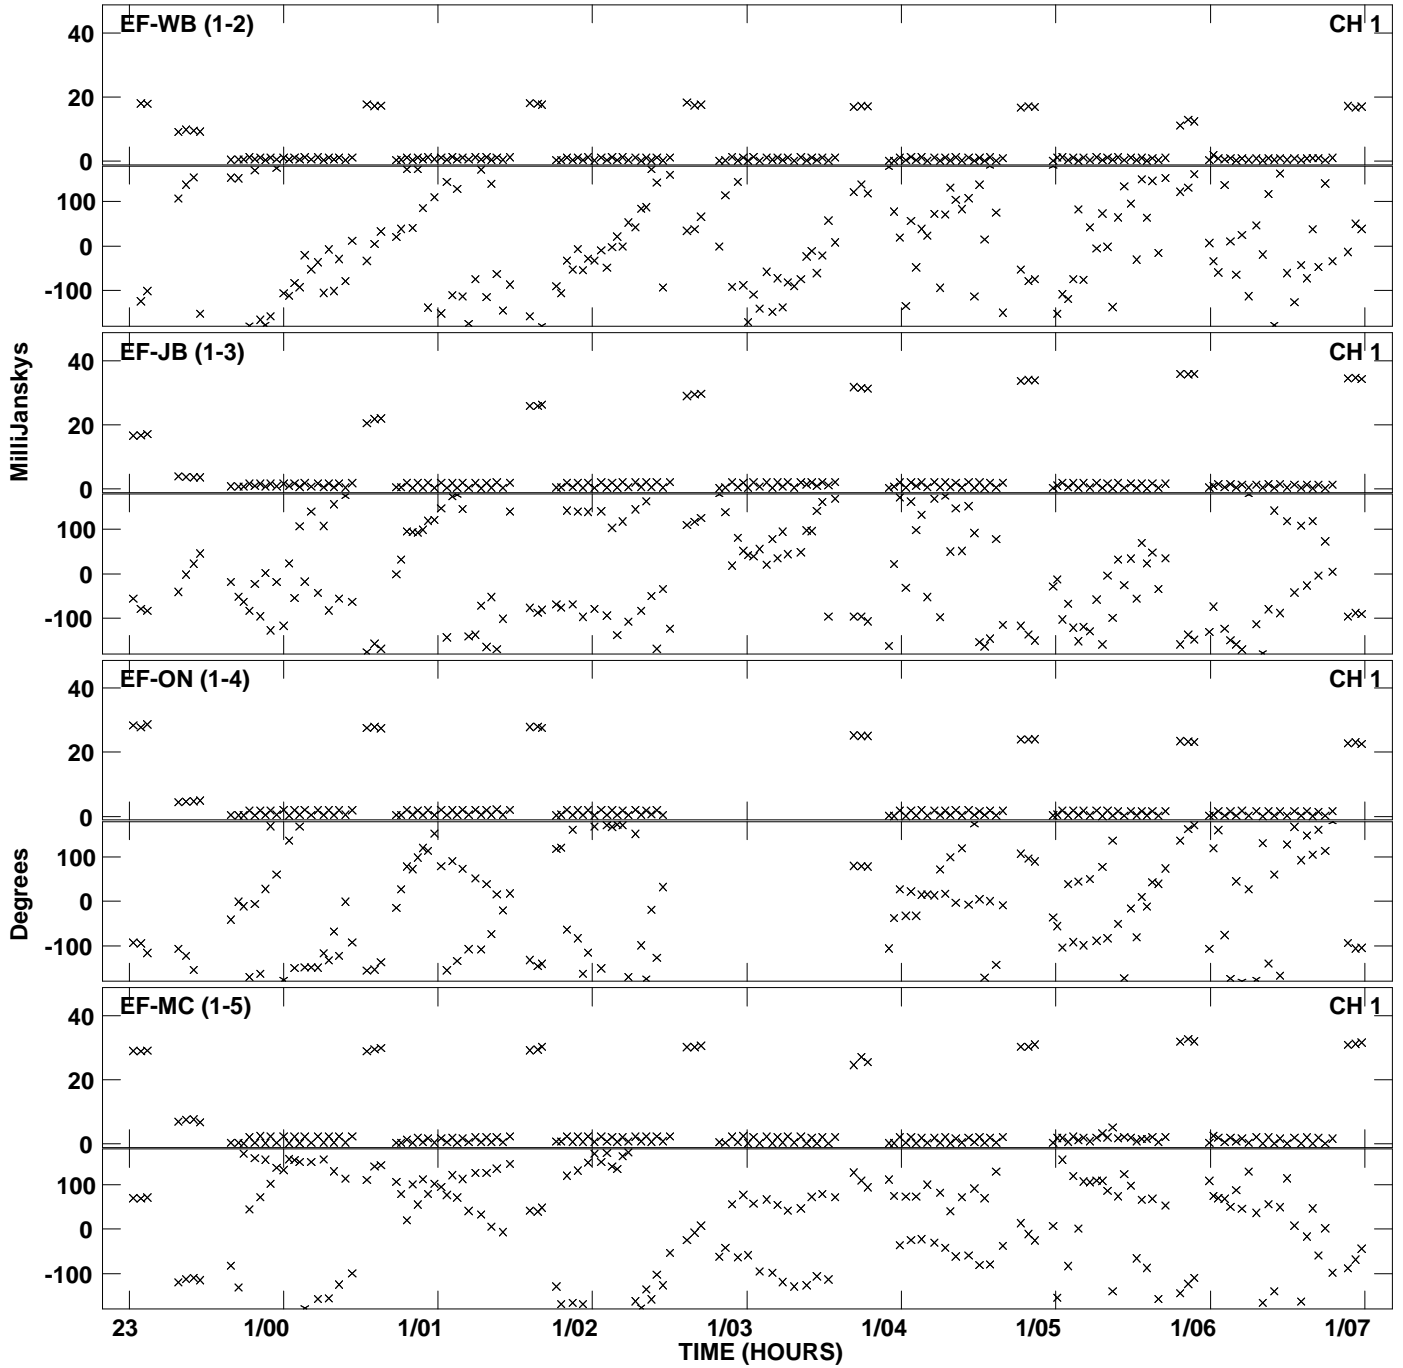

PLot file version 1 created 23-OCT-2013 16:49:23
Amplitude andPhase vs Time for EG073A D2 2.UVDATA.1 Vect aver.
IF 1 CHAN 1 - 2048 STK LL

PLot file version 2 created 23-OCT-2013 16:49:23
Amplitude andPhase vs Time for EG073A D2 2.UVDATA.1 Vect aver.
IF 1 CHAN 1 - 2048 STK LL

PLot file version 3 created 23-OCT-2013 16:52:36
Amplitude andPhase vs Time for EG073A D2 2.UVDATA.1 Vect aver.
IF 1 CHAN 1 - 2048 STK RR

Plot file version 4 created 23-OCT-2013 16:52:36
Amplitude andPhase vs Time for EG073A D2 2.UVDATA.1 Vect aver.
IF 1 CHAN 1 - 2048 STK RR