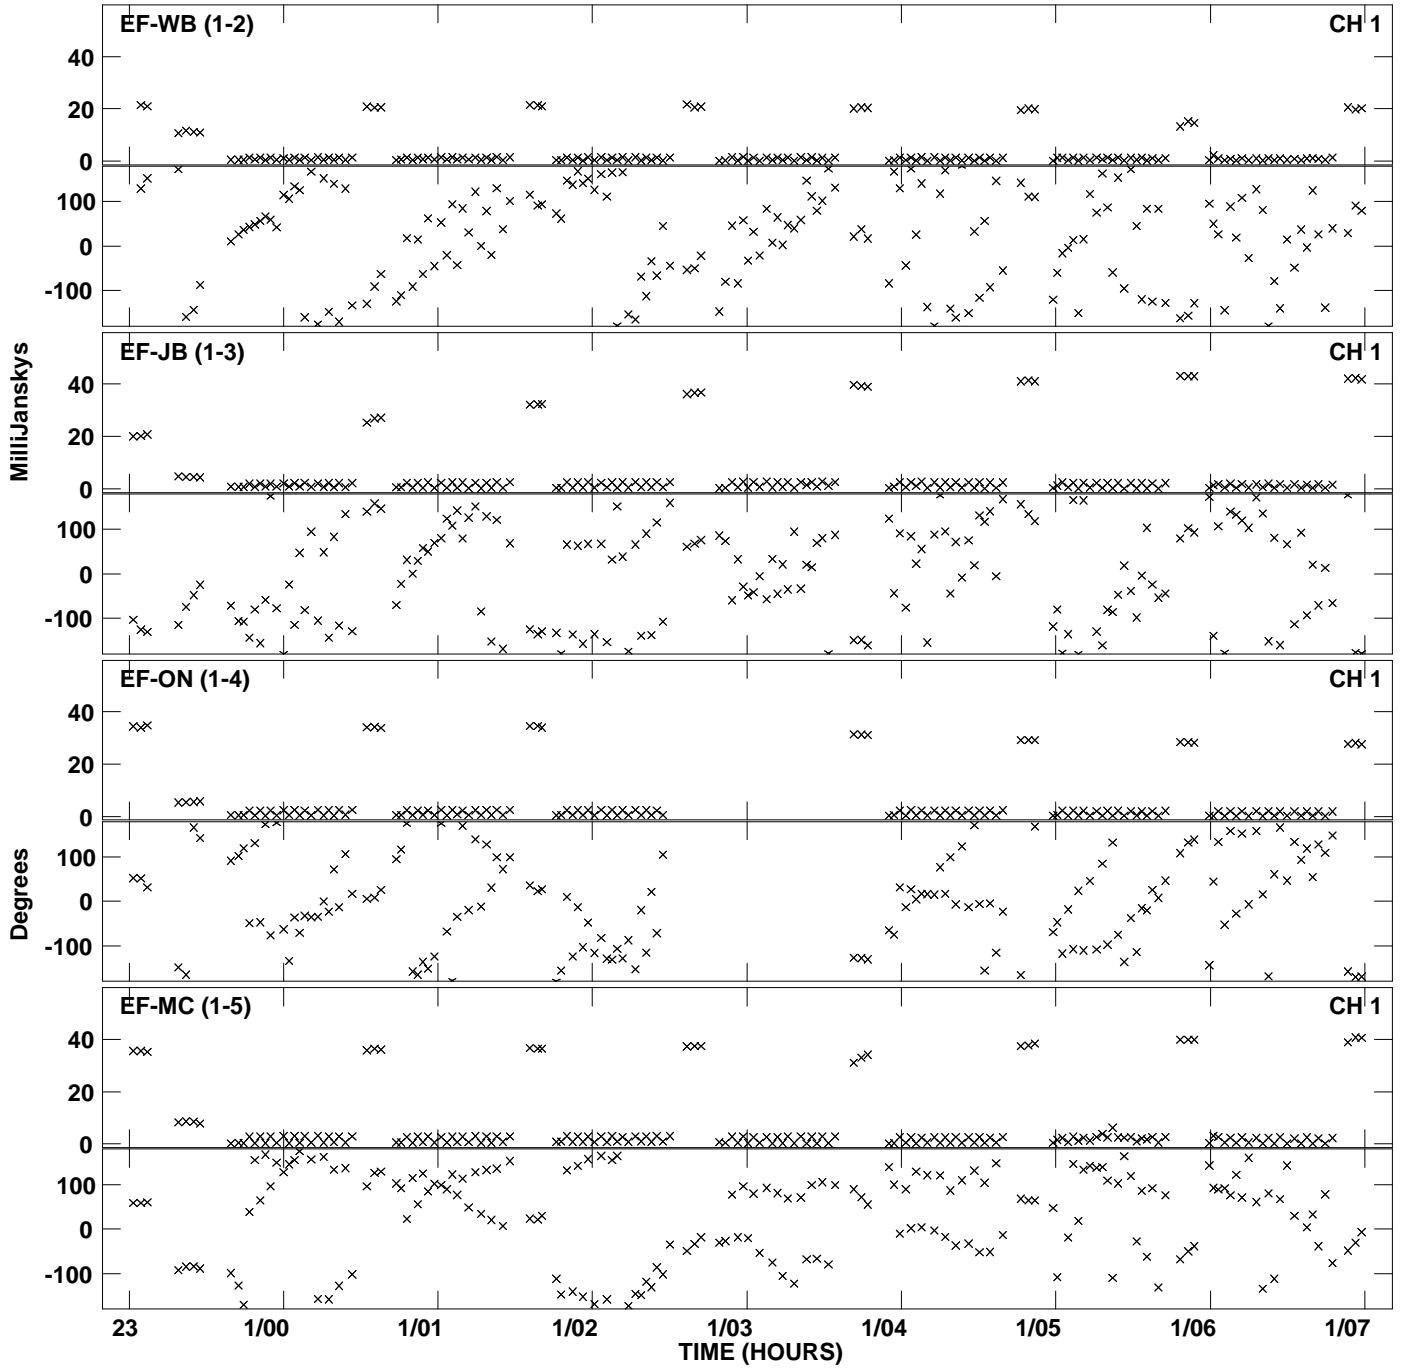

PLot file version 1 created 23-OCT-2013 16:49:23
Amplitude andPhase vs Time for EG073A D2 2.UVDATA.1 Vect aver.
IF 1 CHAN 1 - 2048 STK LL

PLot file version 2 created 23-OCT-2013 16:49:23
Amplitude andPhase vs Time for EG073A D2 2.UVDATA.1 Vect aver.
IF 1 CHAN 1 - 2048 STK LL

PLot file version 3 created 23-OCT-2013 16:52:36
Amplitude andPhase vs Time for EG073A D2 2.UVDATA.1 Vect aver.
IF 1 CHAN 1 - 2048 STK RR

Plot file version 4 created 23-OCT-2013 16:52:36
Amplitude andPhase vs Time for EG073A D2 2.UVDATA.1 Vect aver.
IF 1 CHAN 1 - 2048 STK RR