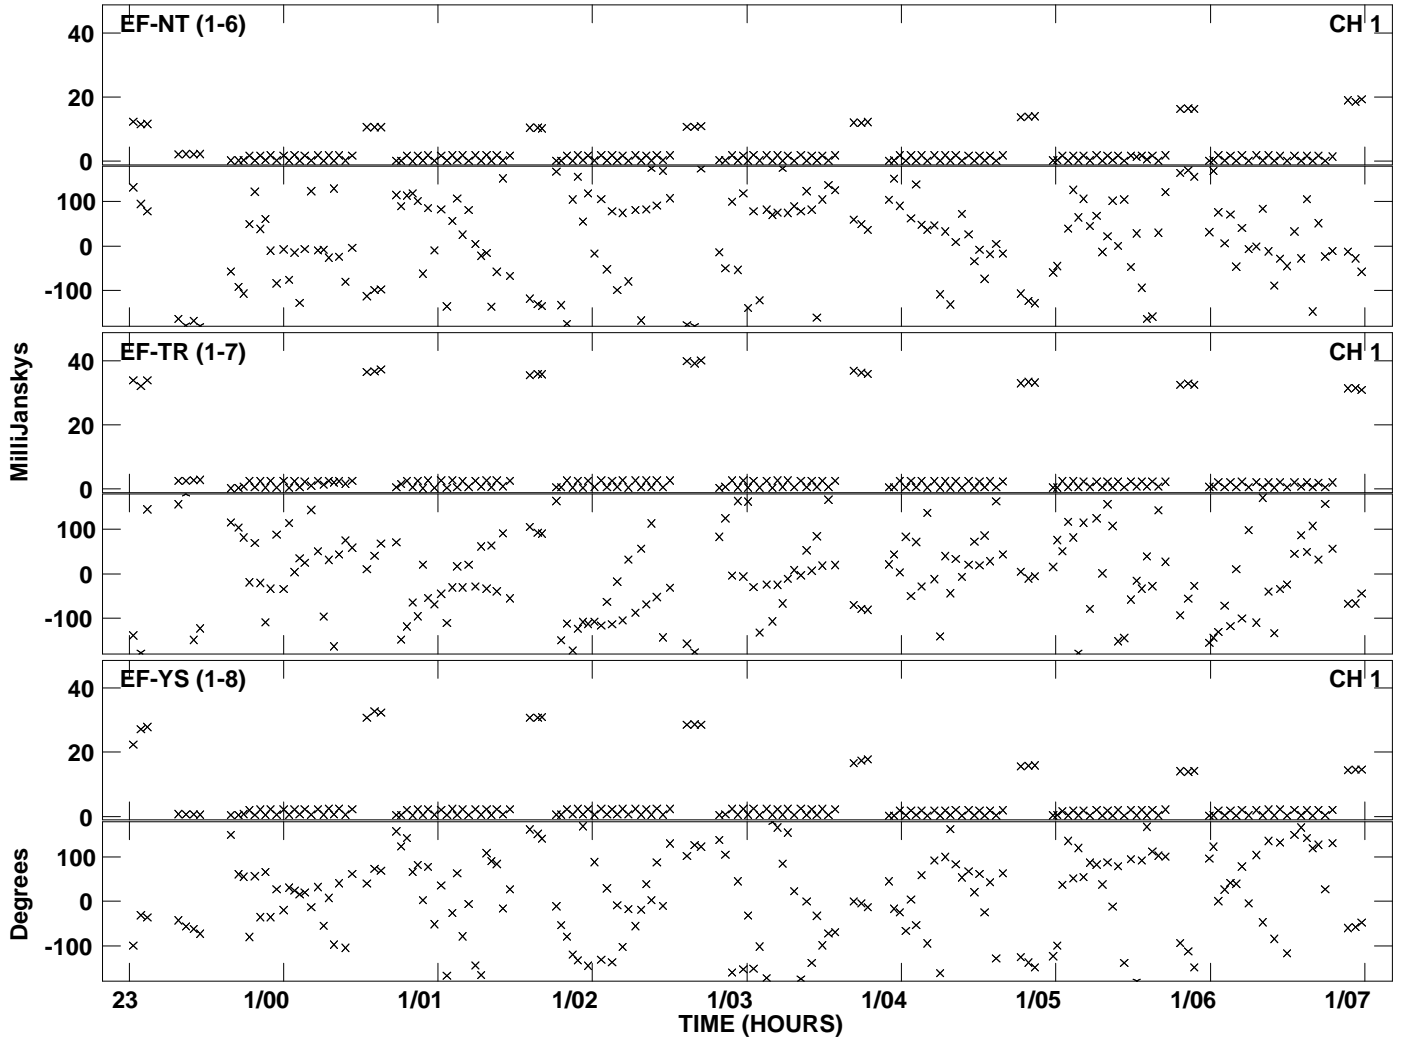

PLot file version 1 created 23-OCT-2013 16:49:23
Amplitude andPhase vs Time for EG073A D2 2.UVDATA.1 Vect aver.
IF 1 CHAN 1 - 2048 STK LL

PLot file version 2 created 23-OCT-2013 16:49:23
Amplitude andPhase vs Time for EG073A D2 2.UVDATA.1 Vect aver.
IF 1 CHAN 1 - 2048 STK LL

PLot file version 3 created 23-OCT-2013 16:52:36
Amplitude andPhase vs Time for EG073A D2 2.UVDATA.1 Vect aver.
IF 1 CHAN 1 - 2048 STK RR

Plot file version 4 created 23-OCT-2013 16:52:36
Amplitude andPhase vs Time for EG073A D2 2.UVDATA.1 Vect aver.
IF 1 CHAN 1 - 2048 STK RR