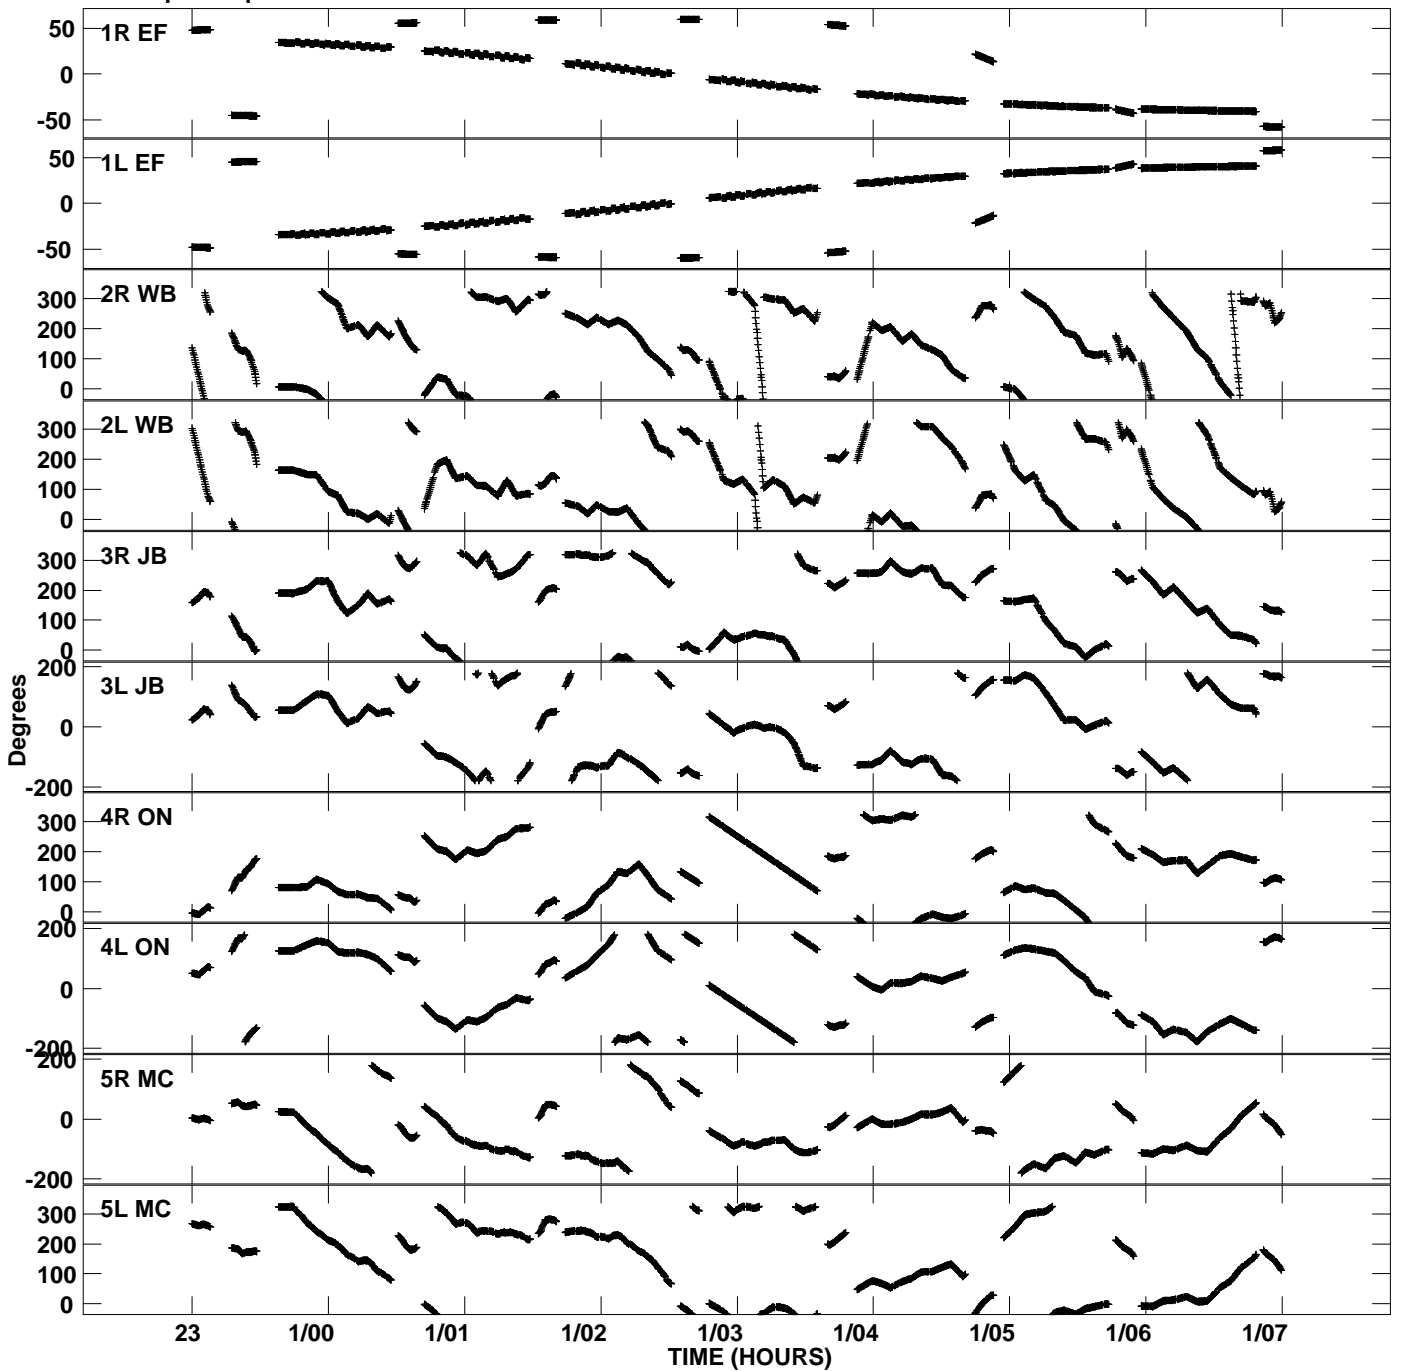

Plot file version 1 created 21-OCT-2013 19:08:25
Gain phs vs UTC time for EG073A_E2_2.UVDATA.1
CL 3 Rpol & Lpol IF 1

Plot file version 2 created 21-OCT-2013 19:08:25
Gain phs vs UTC time for EG073A_E2_2.UVDATA.1
CL 3 Rpol & Lpol IF 1