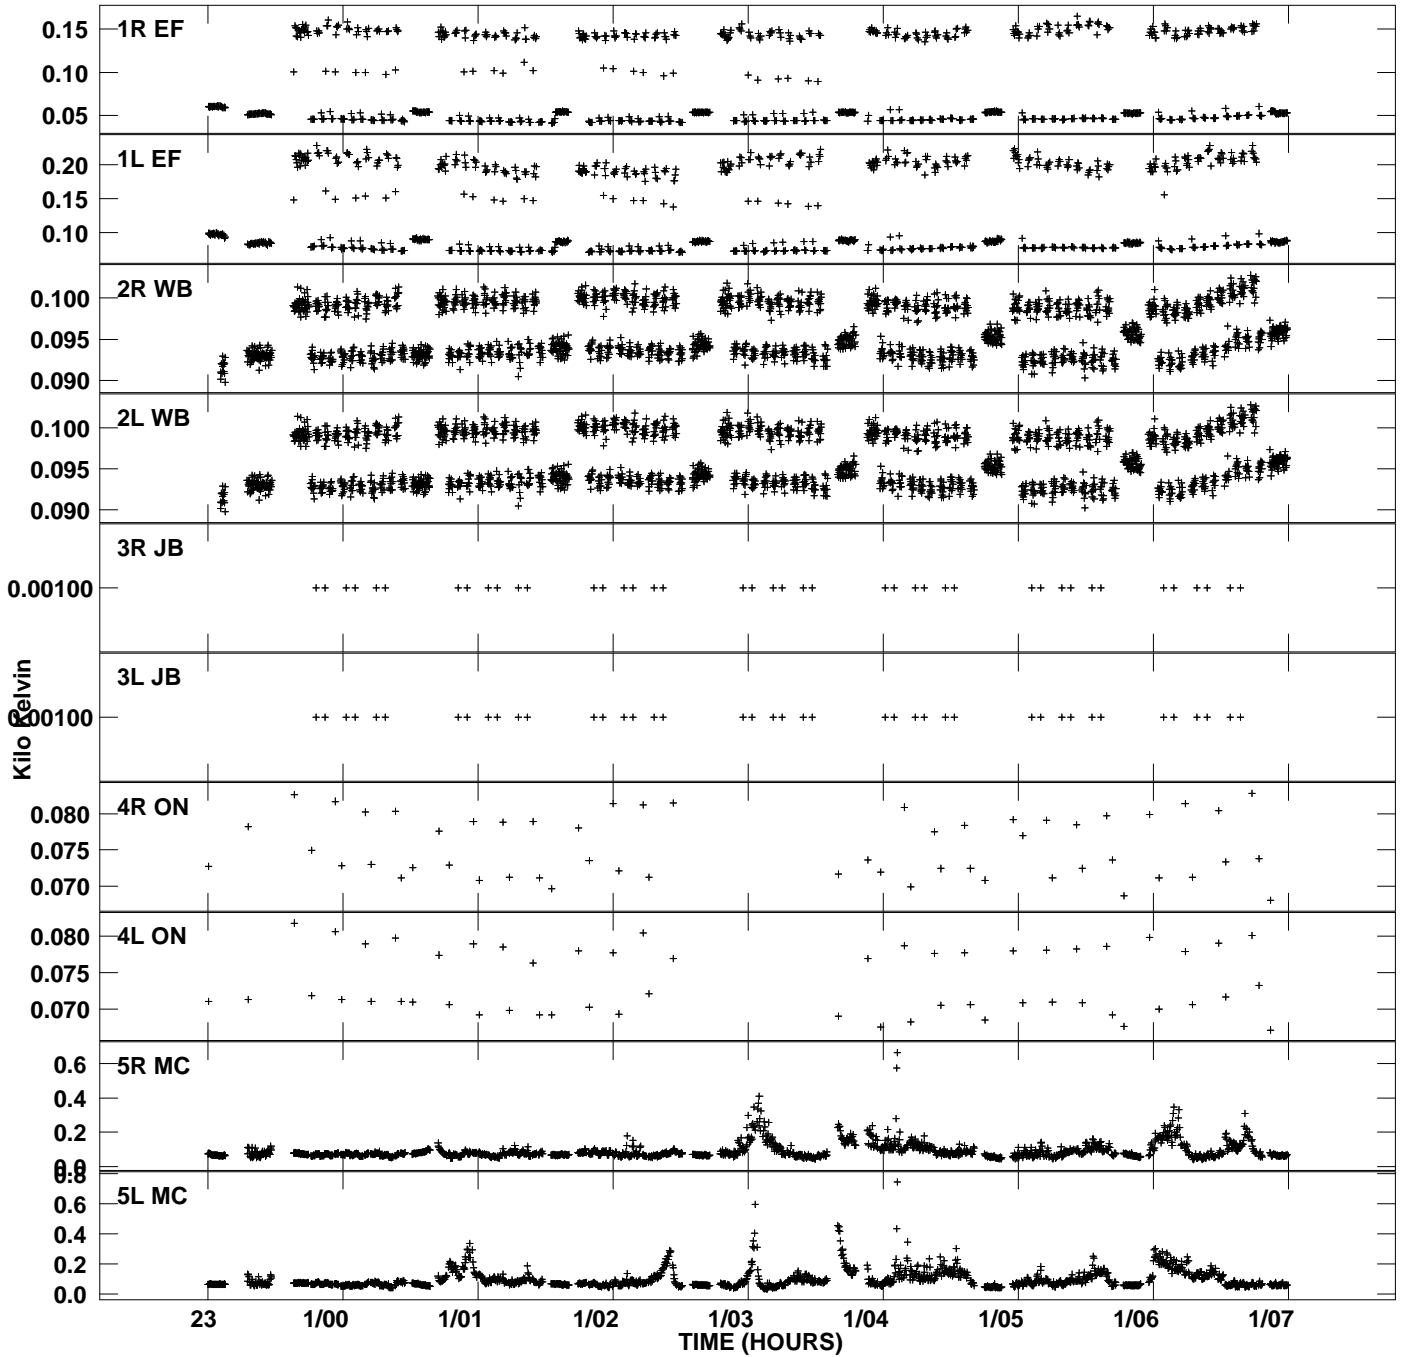

Plot file version 1 created 21-OCT-2013 18:01:05
Tsyst vs UTC time for EG073A_E2_2.UVDATA.1
TY 1 Rpol & Lpol IF 1

Plot file version 2 created 21-OCT-2013 18:01:05
Tsyst vs UTC time for EG073A_E2_2.UVDATA.1
TY 1 Rpol & Lpol IF 1