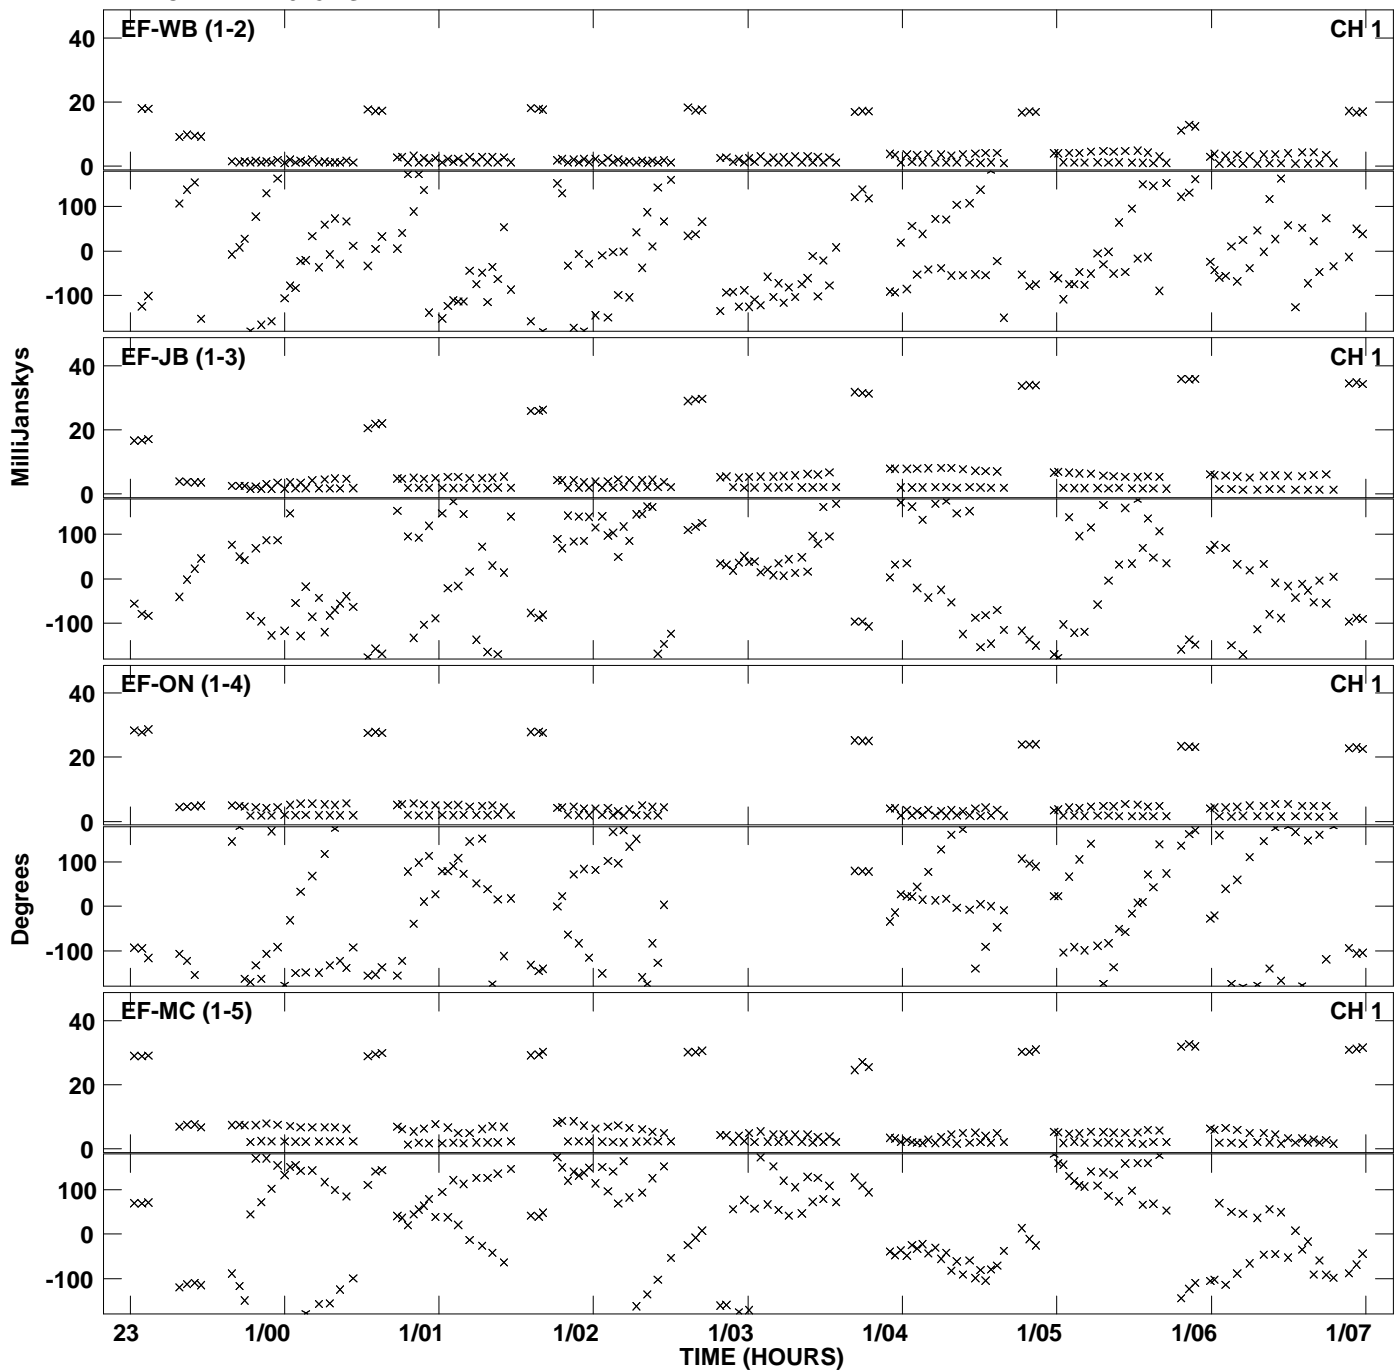

PLot file version 1 created 21-OCT-2013 17:10:39
Amplitude andPhase vs Time for EG073A E2 2.UVDATA.1 Vect aver.
IF 1 CHAN 1 - 2048 STK LL

Plot file version 2 created 21-OCT-2013 17:10:39
Amplitude andPhase vs Time for EG073A E2 2.UVDATA.1 Vect aver.
IF 1 CHAN 1 - 2048 STK LL

Plot file version 3 created 21-OCT-2013 17:13:52
Amplitude and Phase vs Time for EG073A E2 2.UVDATA.1 Vect aver.
IF 1 CHAN 1 - 2048 STK RR

Plot file version 4 created 21-OCT-2013 17:13:52
Amplitude andPhase vs Time for EG073A E2 2.UVDATA.1 Vect aver.
IF 1 CHAN 1 - 2048 STK RR