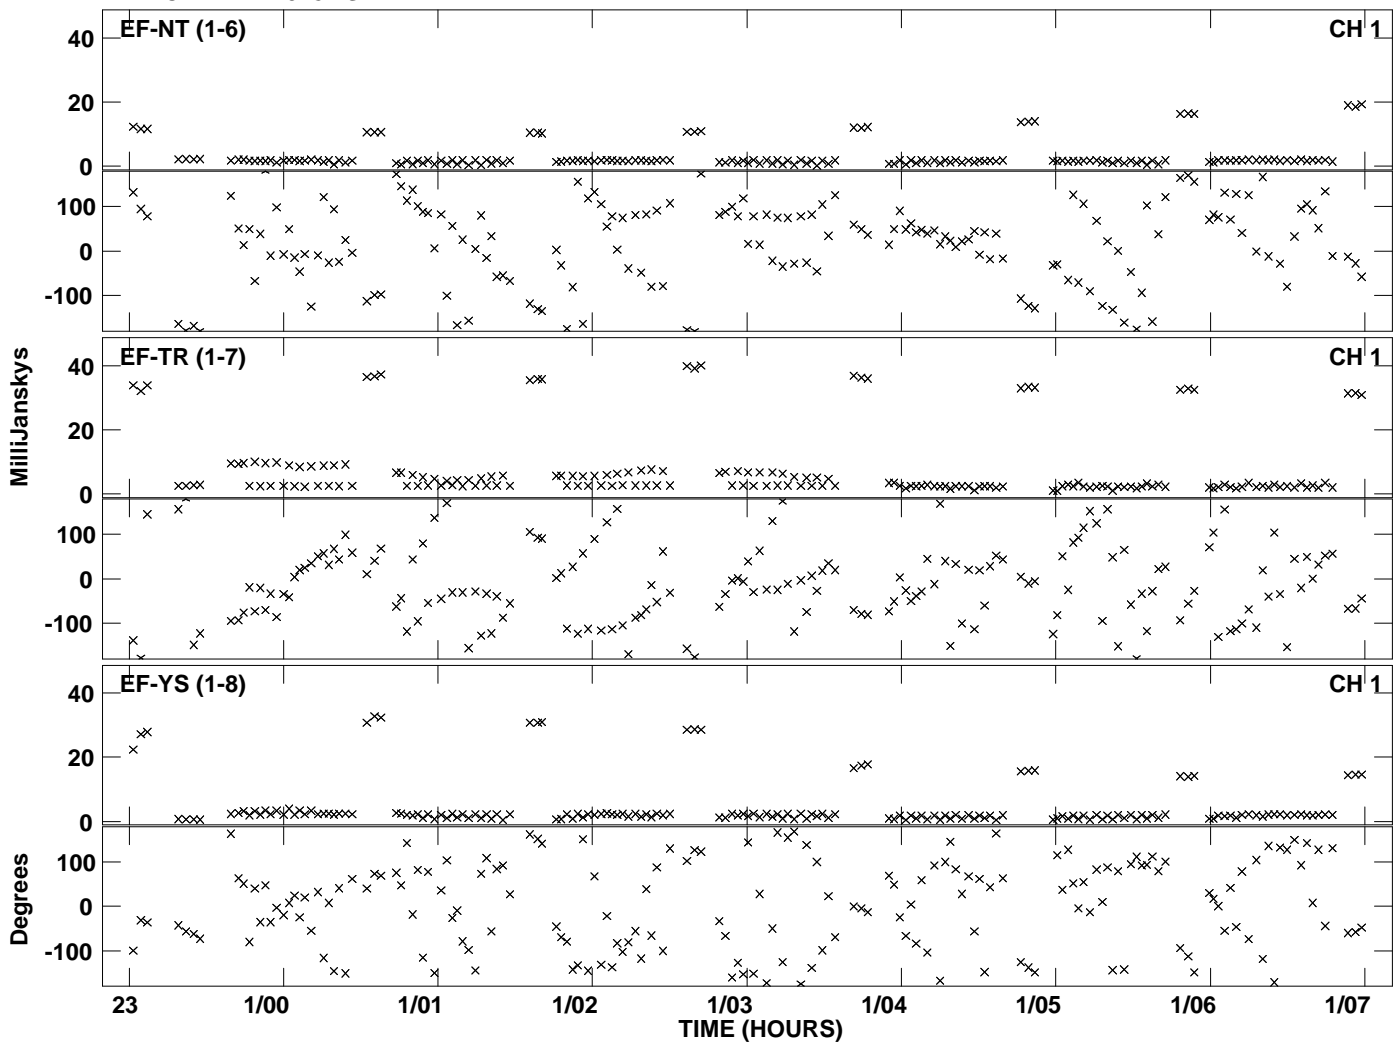

PLot file version 1 created 21-OCT-2013 17:10:39
Amplitude andPhase vs Time for EG073A E2 2.UVDATA.1 Vect aver.
IF 1 CHAN 1 - 2048 STK LL

Plot file version 2 created 21-OCT-2013 17:10:39
Amplitude andPhase vs Time for EG073A E2 2.UVDATA.1 Vect aver.
IF 1 CHAN 1 - 2048 STK LL

Plot file version 3 created 21-OCT-2013 17:13:52
Amplitude and Phase vs Time for EG073A E2 2.UVDATA.1 Vect aver.
IF 1 CHAN 1 - 2048 STK RR

Plot file version 4 created 21-OCT-2013 17:13:52
Amplitude andPhase vs Time for EG073A E2 2.UVDATA.1 Vect aver.
IF 1 CHAN 1 - 2048 STK RR