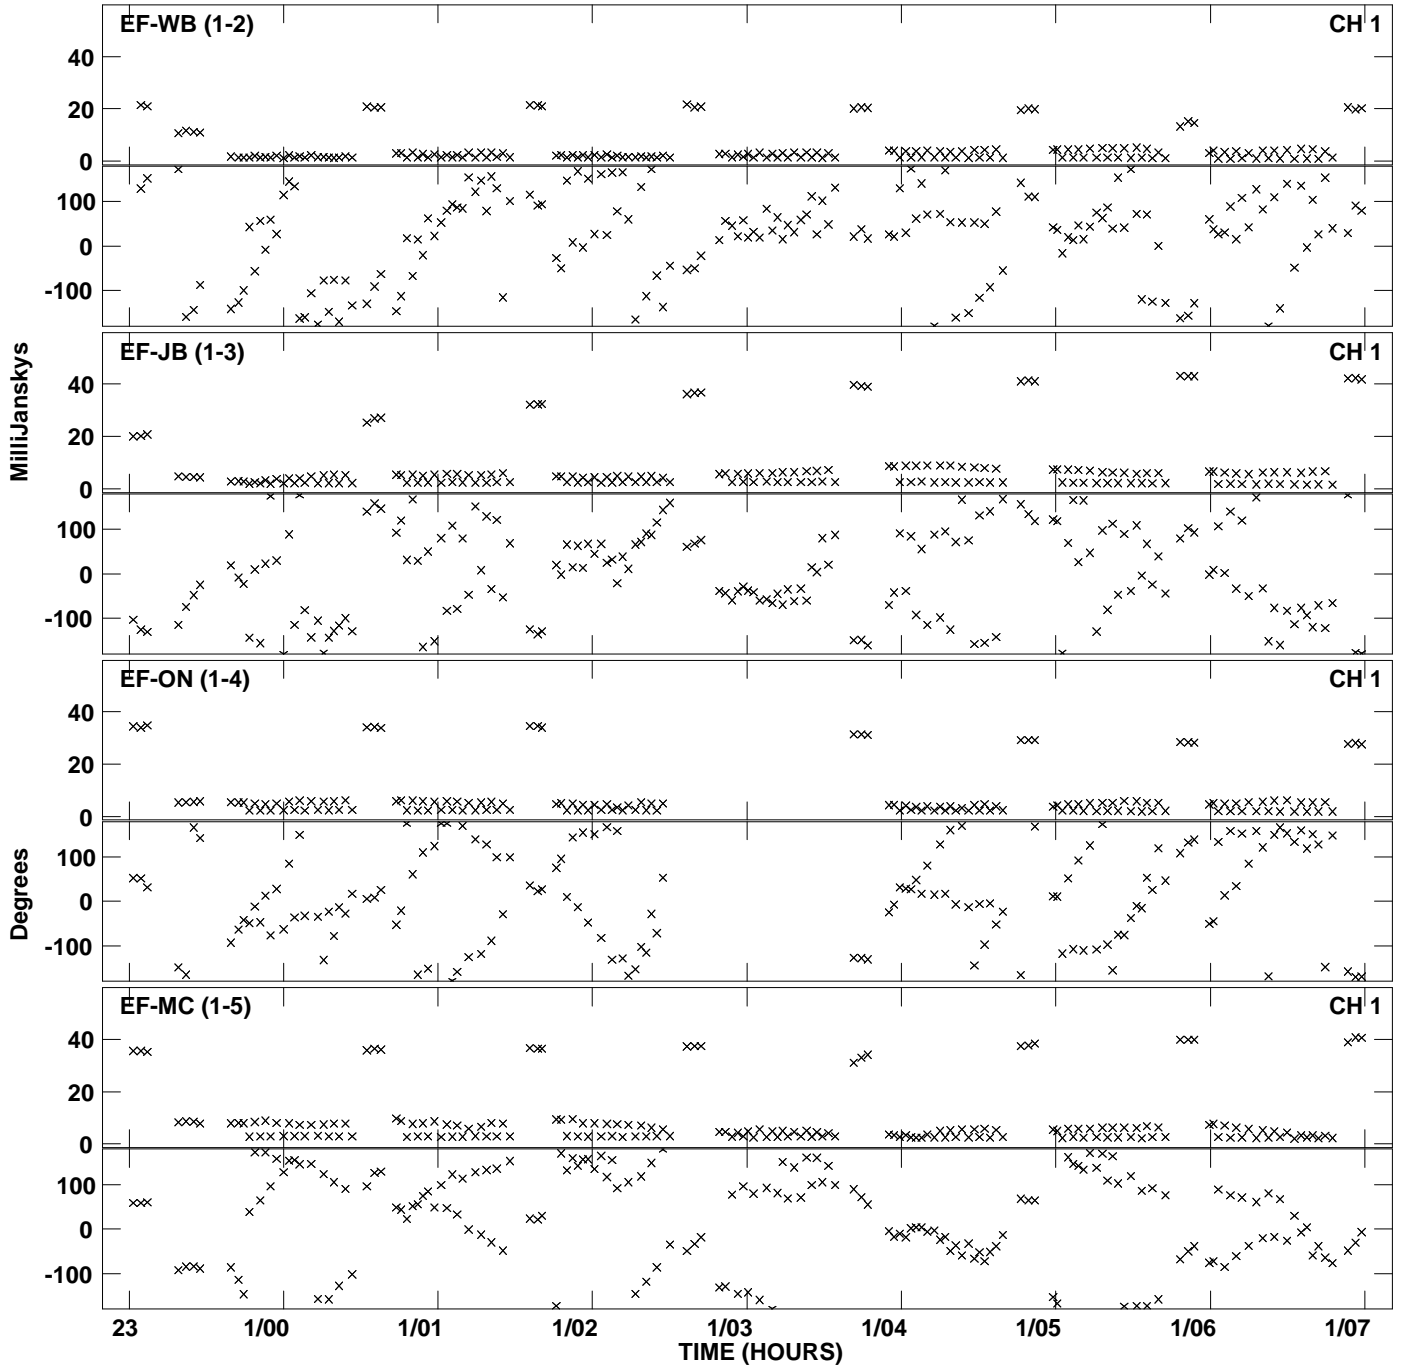

PLot file version 1 created 21-OCT-2013 17:10:39
Amplitude andPhase vs Time for EG073A E2 2.UVDATA.1 Vect aver.
IF 1 CHAN 1 - 2048 STK LL

Plot file version 2 created 21-OCT-2013 17:10:39
Amplitude andPhase vs Time for EG073A E2 2.UVDATA.1 Vect aver.
IF 1 CHAN 1 - 2048 STK LL

Plot file version 3 created 21-OCT-2013 17:13:52
Amplitude and Phase vs Time for EG073A E2 2.UVDATA.1 Vect aver.
IF 1 CHAN 1 - 2048 STK RR

Plot file version 4 created 21-OCT-2013 17:13:52
Amplitude andPhase vs Time for EG073A E2 2.UVDATA.1 Vect aver.
IF 1 CHAN 1 - 2048 STK RR