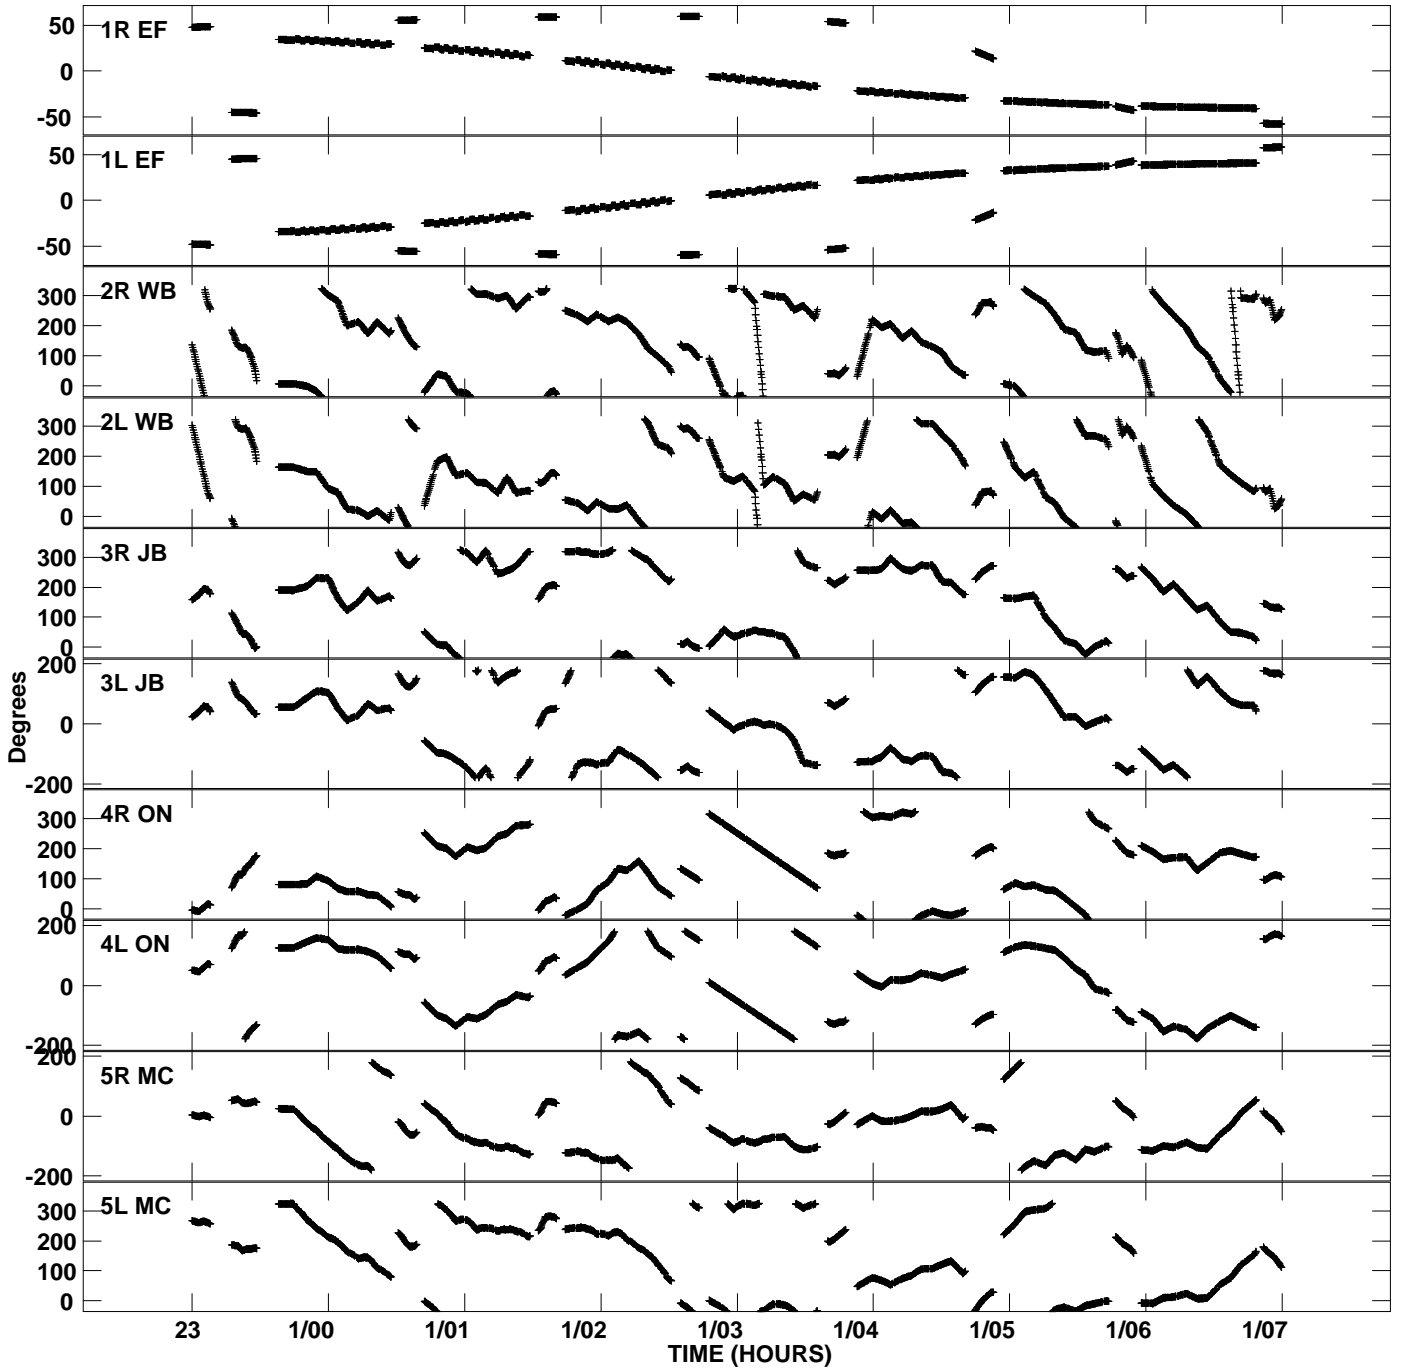

Plot file version 1 created 23-OCT-2013 18:47:50
Gain phs vs UTC time for EG073A_N_2.UVDATA.1
CL 3 Rpol & Lpol IF 1

Plot file version 2 created 23-OCT-2013 18:47:50
Gain phs vs UTC time for EG073A_N_2.UVDATA.1
CL 3 Rpol & Lpol IF 1