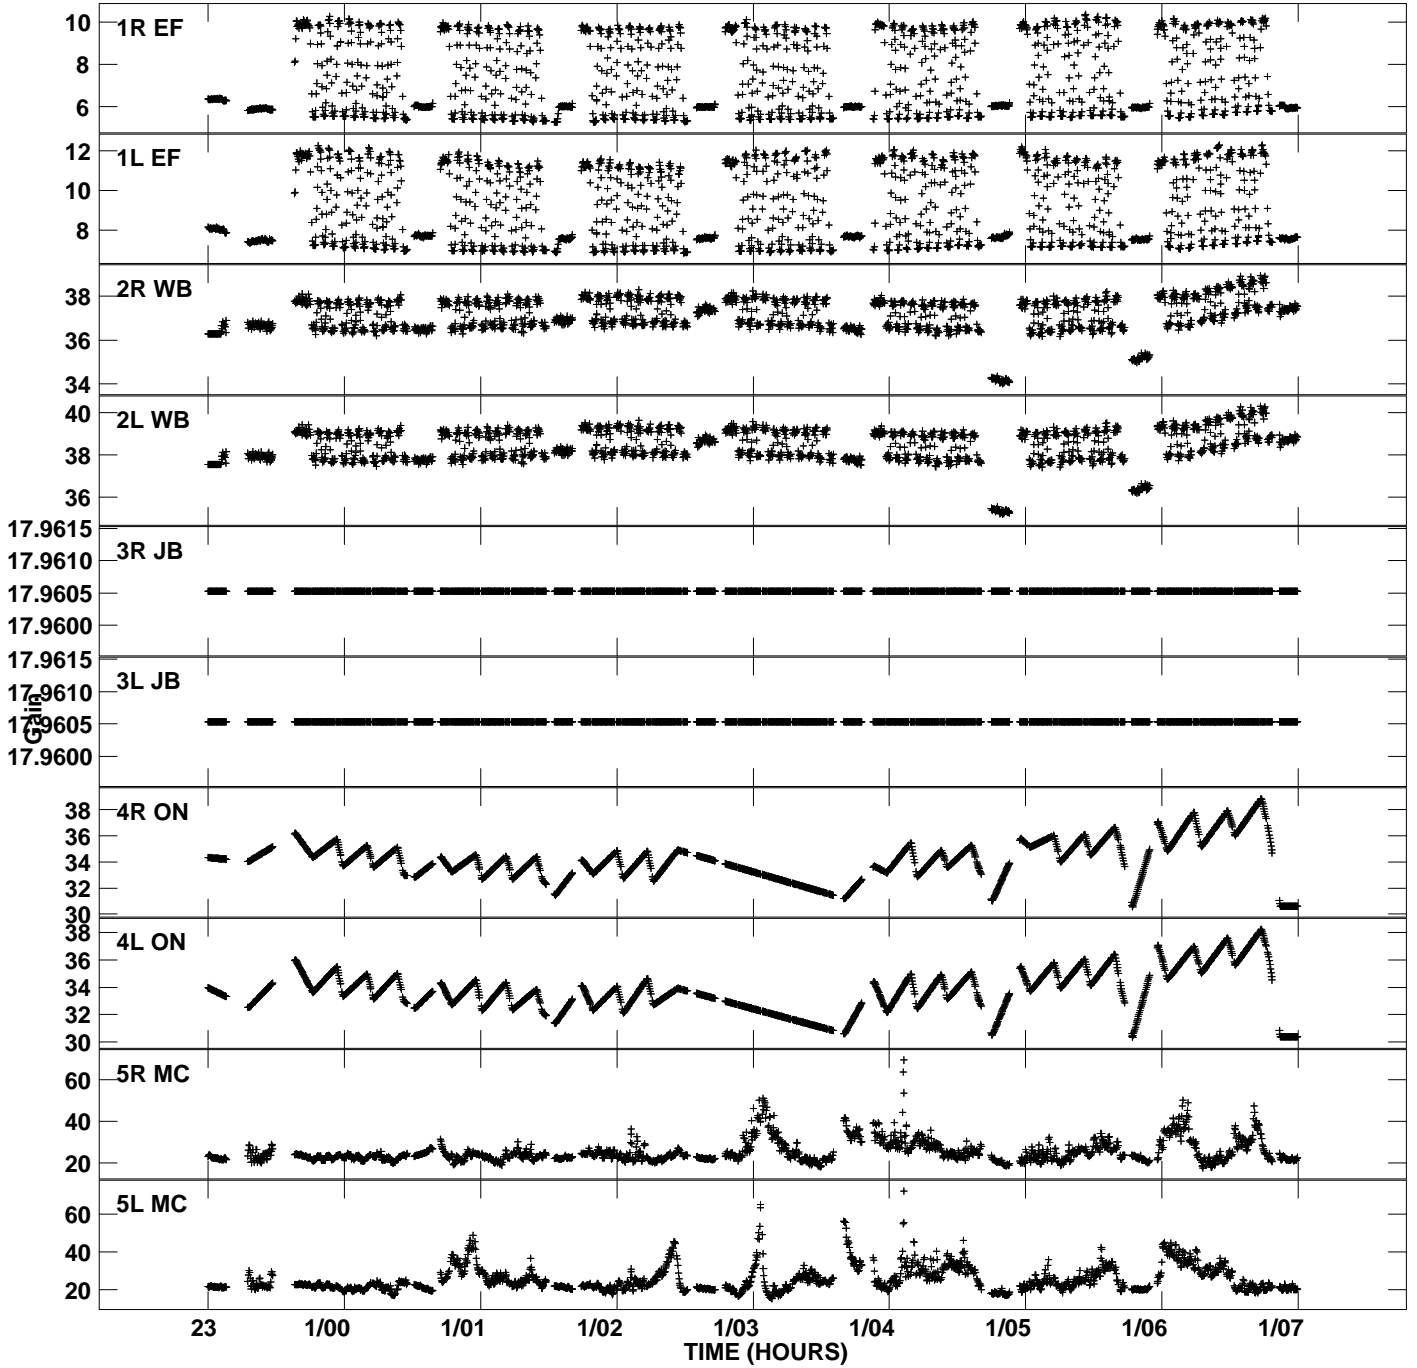

Plot file version 1 created 23-OCT-2013 17:39:01
Gain amp vs UTC time for EG073A_N_2.UVDATA.1
CL 2 Rpol & Lpol IF 1

Plot file version 2 created 23-OCT-2013 17:39:02
Gain amp vs UTC time for EG073A_N_2.UVDATA.1
CL 2 Rpol & Lpol IF 1