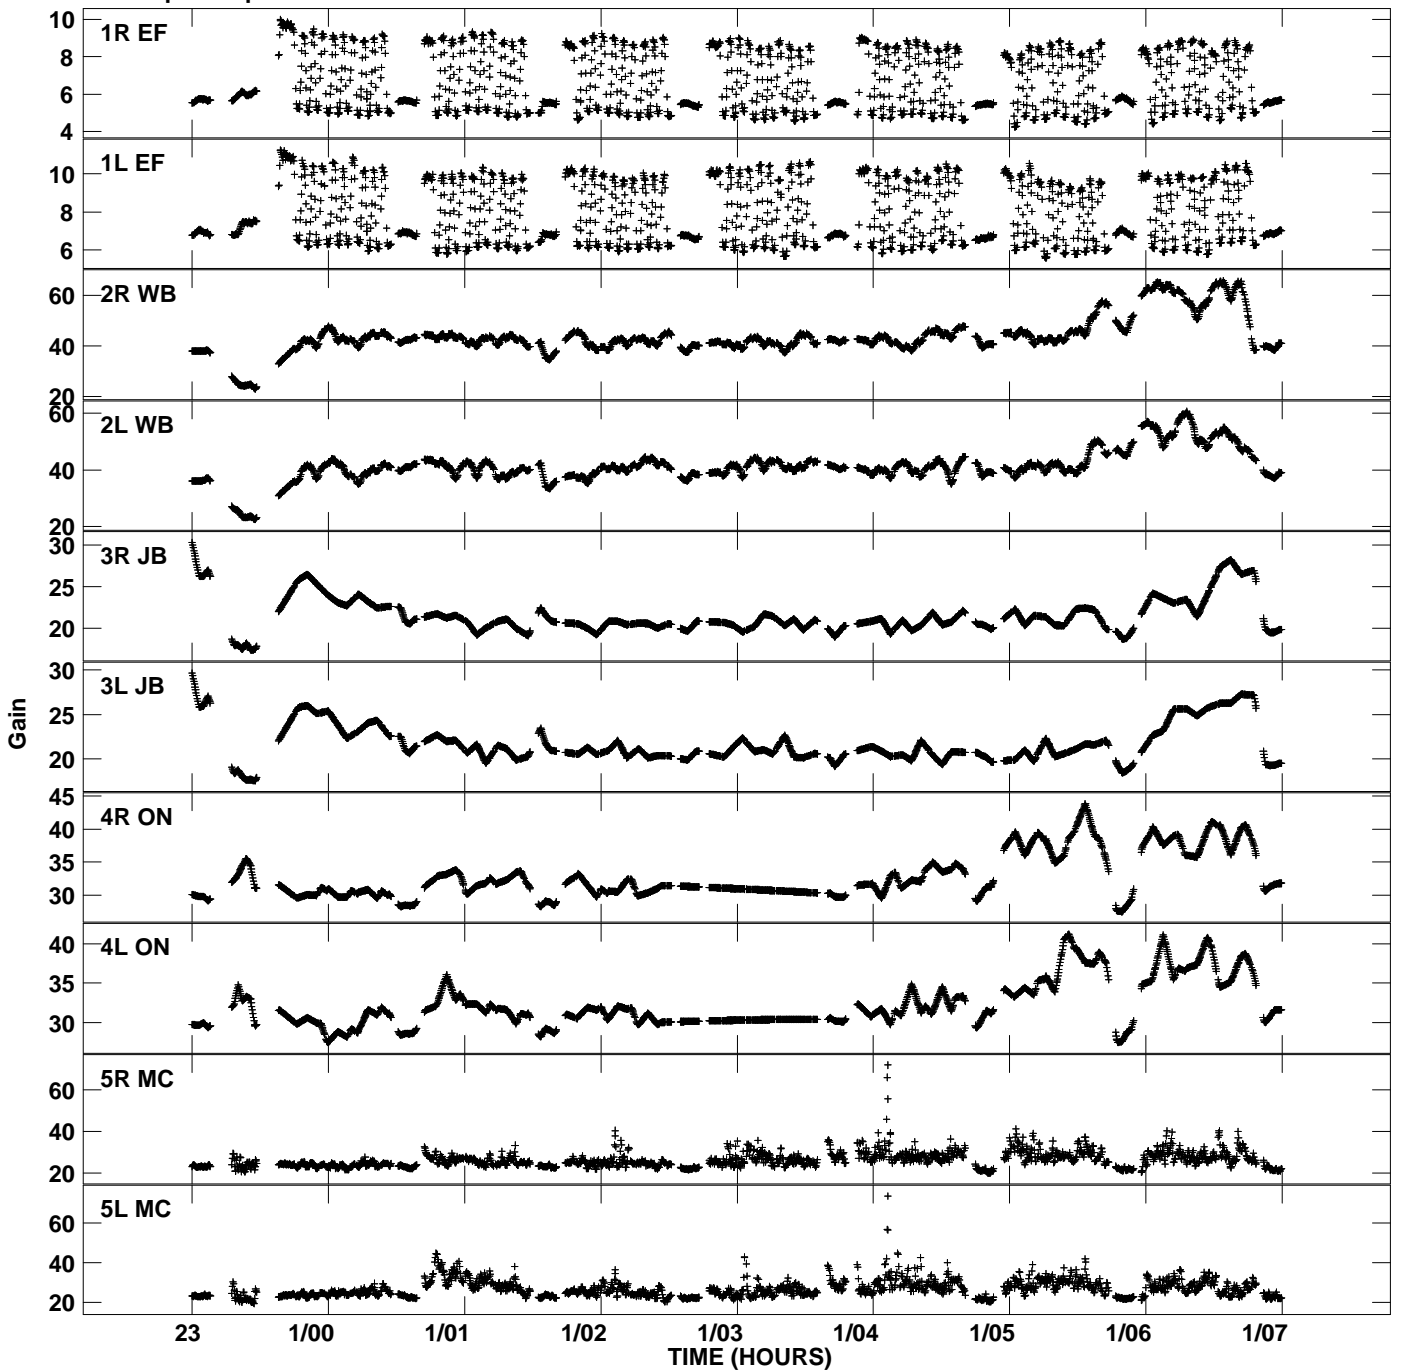

Plot file version 1 created 23-OCT-2013 19:32:00  
Gain amp vs UTC time for EG073A\_N\_2.TMP.1  
CL 4 Rpol & Lpol IF 1

Plot file version 2 created 23-OCT-2013 19:32:00  
Gain amp vs UTC time for EG073A\_N\_2.TMP.1  
CL 4 Rpol & Lpol IF 1