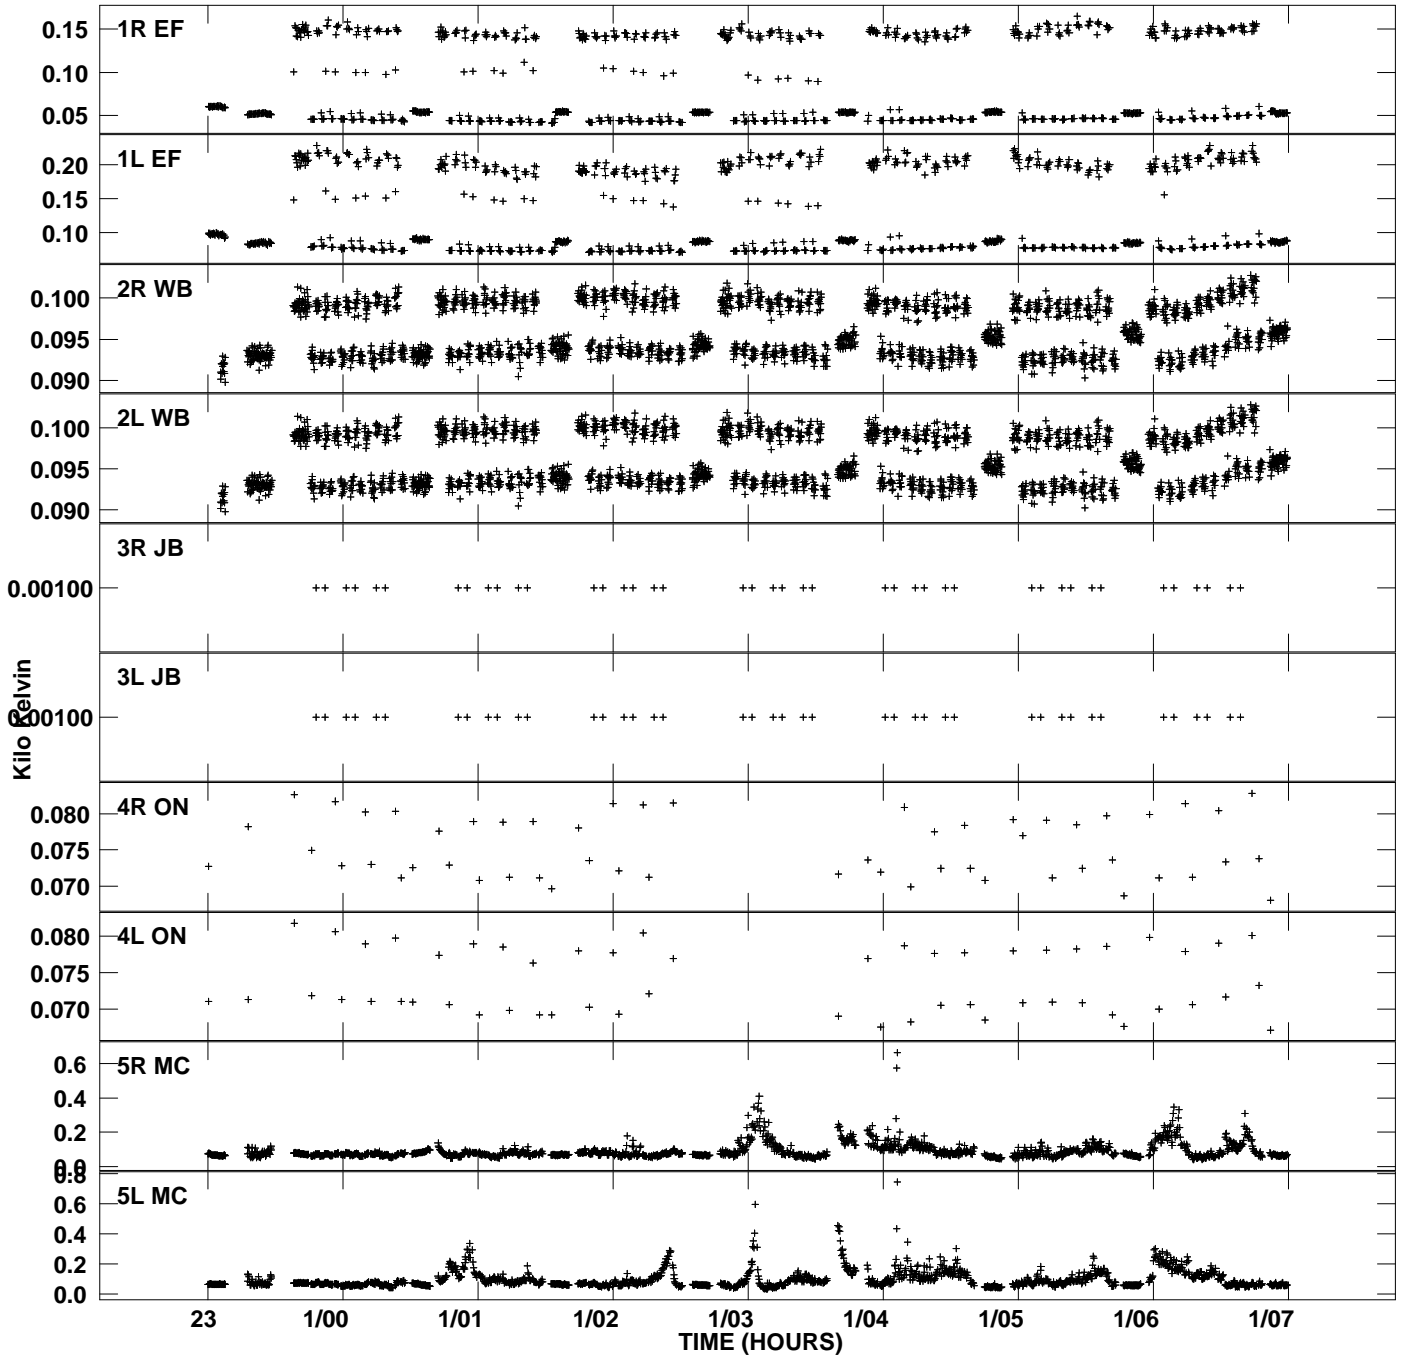

Plot file version 1 created 23-OCT-2013 17:39:00
Tsys vs UTC time for EG073A_N_2.UVDATA.1
TY 1 Rpol & Lpol IF 1

Plot file version 2 created 23-OCT-2013 17:39:00
Tsys vs UTC time for EG073A_N_2.UVDATA.1
TY 1 Rpol & Lpol IF 1