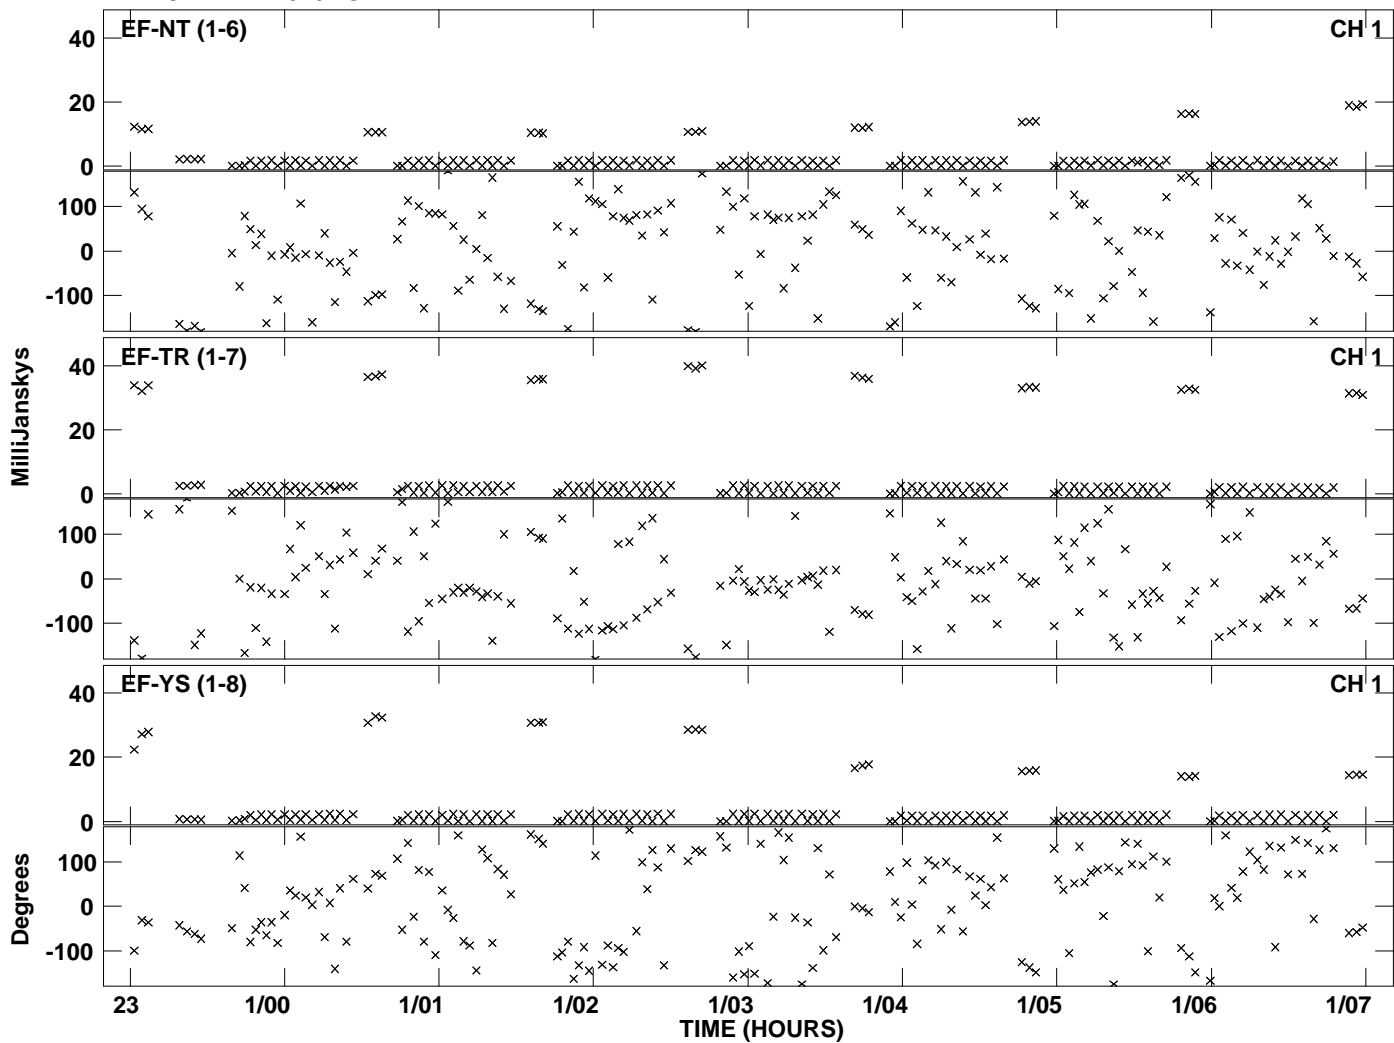

Plot file version 1 created 23-OCT-2013 16:49:21
Amplitude andPhase vs Time for EG073A N 2.UVDATA.1 Vect aver.
IF 1 CHAN 1 - 2048 STK LL

Plot file version 2 created 23-OCT-2013 16:49:21
Amplitude andPhase vs Time for EG073A N 2.UVDATA.1 Vect aver.
IF 1 CHAN 1 - 2048 STK LL

Plot file version 3 created 23-OCT-2013 16:52:29
Amplitude andPhase vs Time for EG073A N 2.UVDATA.1 Vect aver.
IF 1 CHAN 1 - 2048 STK RR

Plot file version 4 created 23-OCT-2013 16:52:29
Amplitude andPhase vs Time for EG073A N 2.UVDATA.1 Vect aver.
IF 1 CHAN 1 - 2048 STK RR