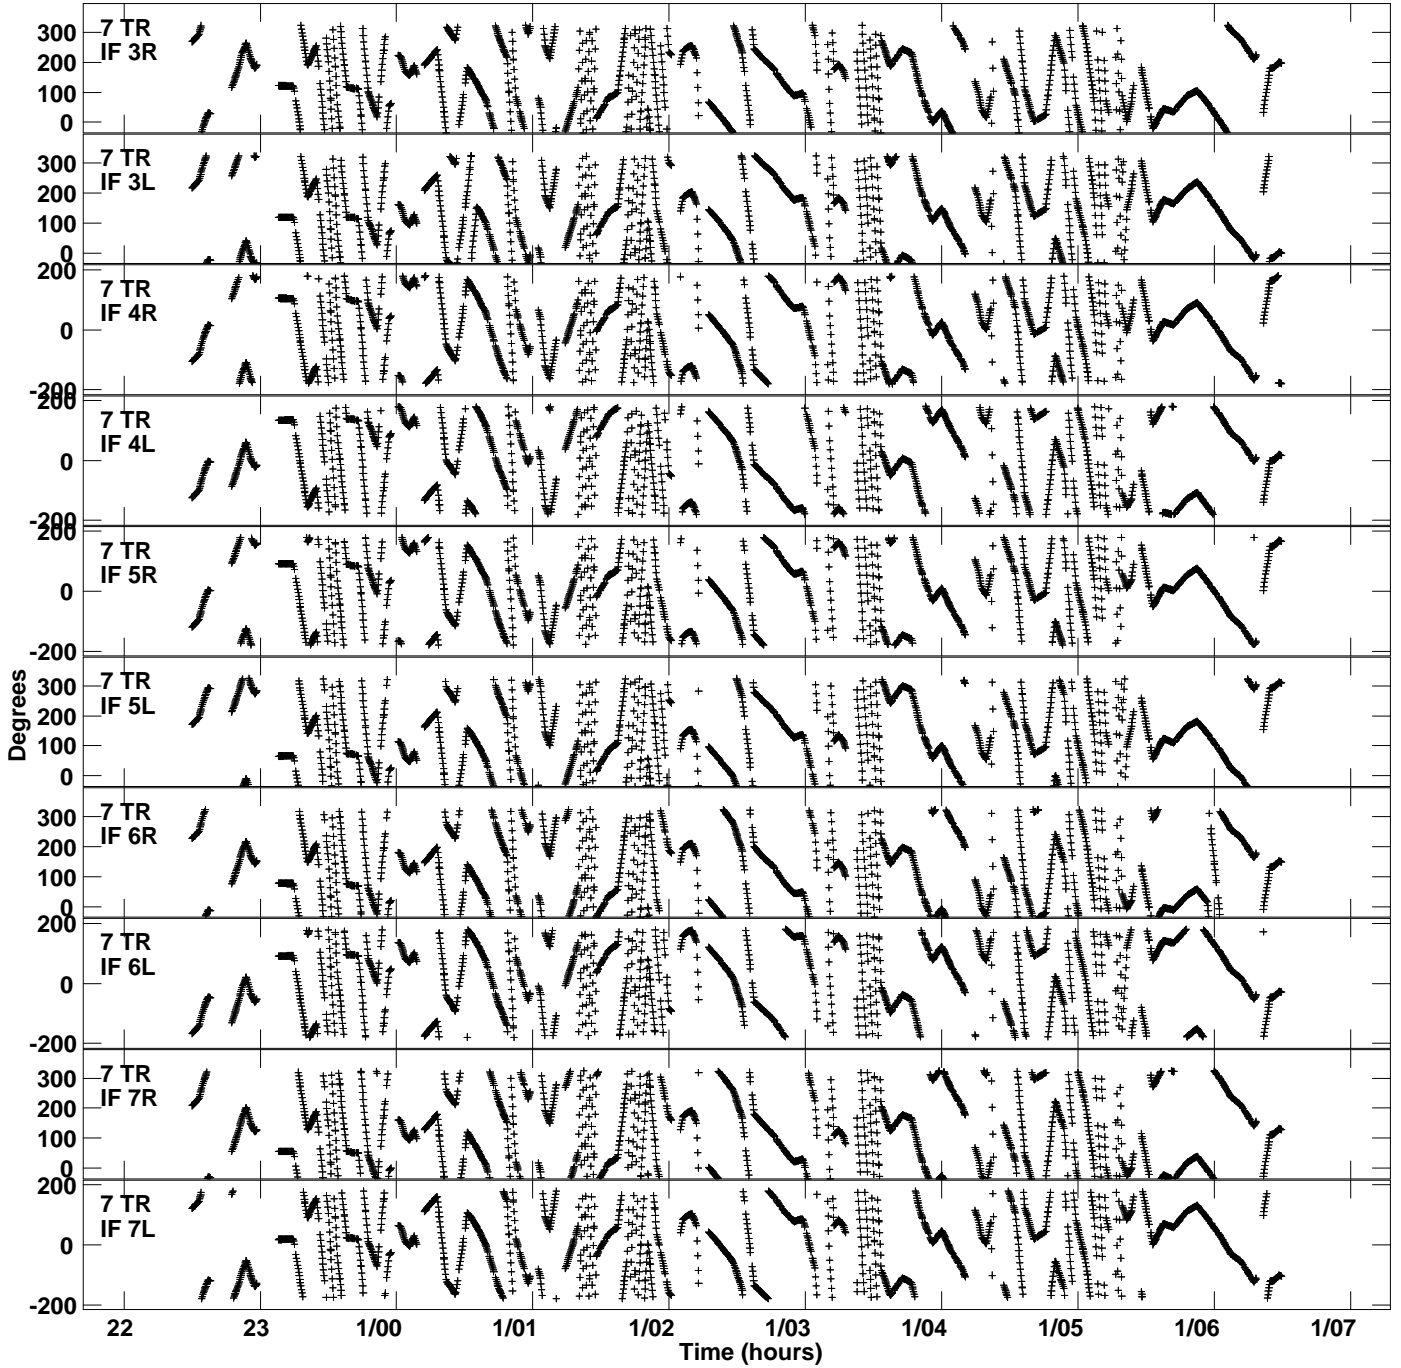

Plot file version 5 created 17-JAN-2018 18:25:22  
Gain phs vs UTC time for EG073C\_2.UVDATA.1  
CL 3 Rpol & Lpol IF 1 - 8

Plot file version 6 created 17-JAN-2018 18:25:22  
Gain phs vs UTC time for EG073C\_2.UVDATA.1  
CL 3 Rpol & Lpol IF 1 - 8

Plot file version 7 created 17-JAN-2018 18:25:22  
Gain phs vs UTC time for EG073C\_2.UVDATA.1  
CL 3 Rpol & Lpol IF 1 - 8

Plot file version 8 created 17-JAN-2018 18:25:22  
Gain phs vs UTC time for EG073C\_2.UVDATA.1  
CL 3 Rpol & Lpol IF 1 - 8

Plot file version 9 created 17-JAN-2018 18:25:22  
Gain phs vs UTC time for EG073C\_2.UVDATA.1  
CL 3 Rpol & Lpol IF 1 - 8

Plot file version 10 created 17-JAN-2018 18:25:22  
Gain phs vs UTC time for EG073C\_2.UVDATA.1  
CL 3 Rpol & Lpol IF 1 - 8

Plot file version 11 created 17-JAN-2018 18:25:22  
Gain phs vs UTC time for EG073C\_2.UVDATA.1  
CL 3 Rpol & Lpol IF 1 - 8

Plot file version 12 created 17-JAN-2018 18:25:22  
Gain phs vs UTC time for EG073C\_2.UVDATA.1  
CL 3 Rpol & Lpol IF 1 - 8