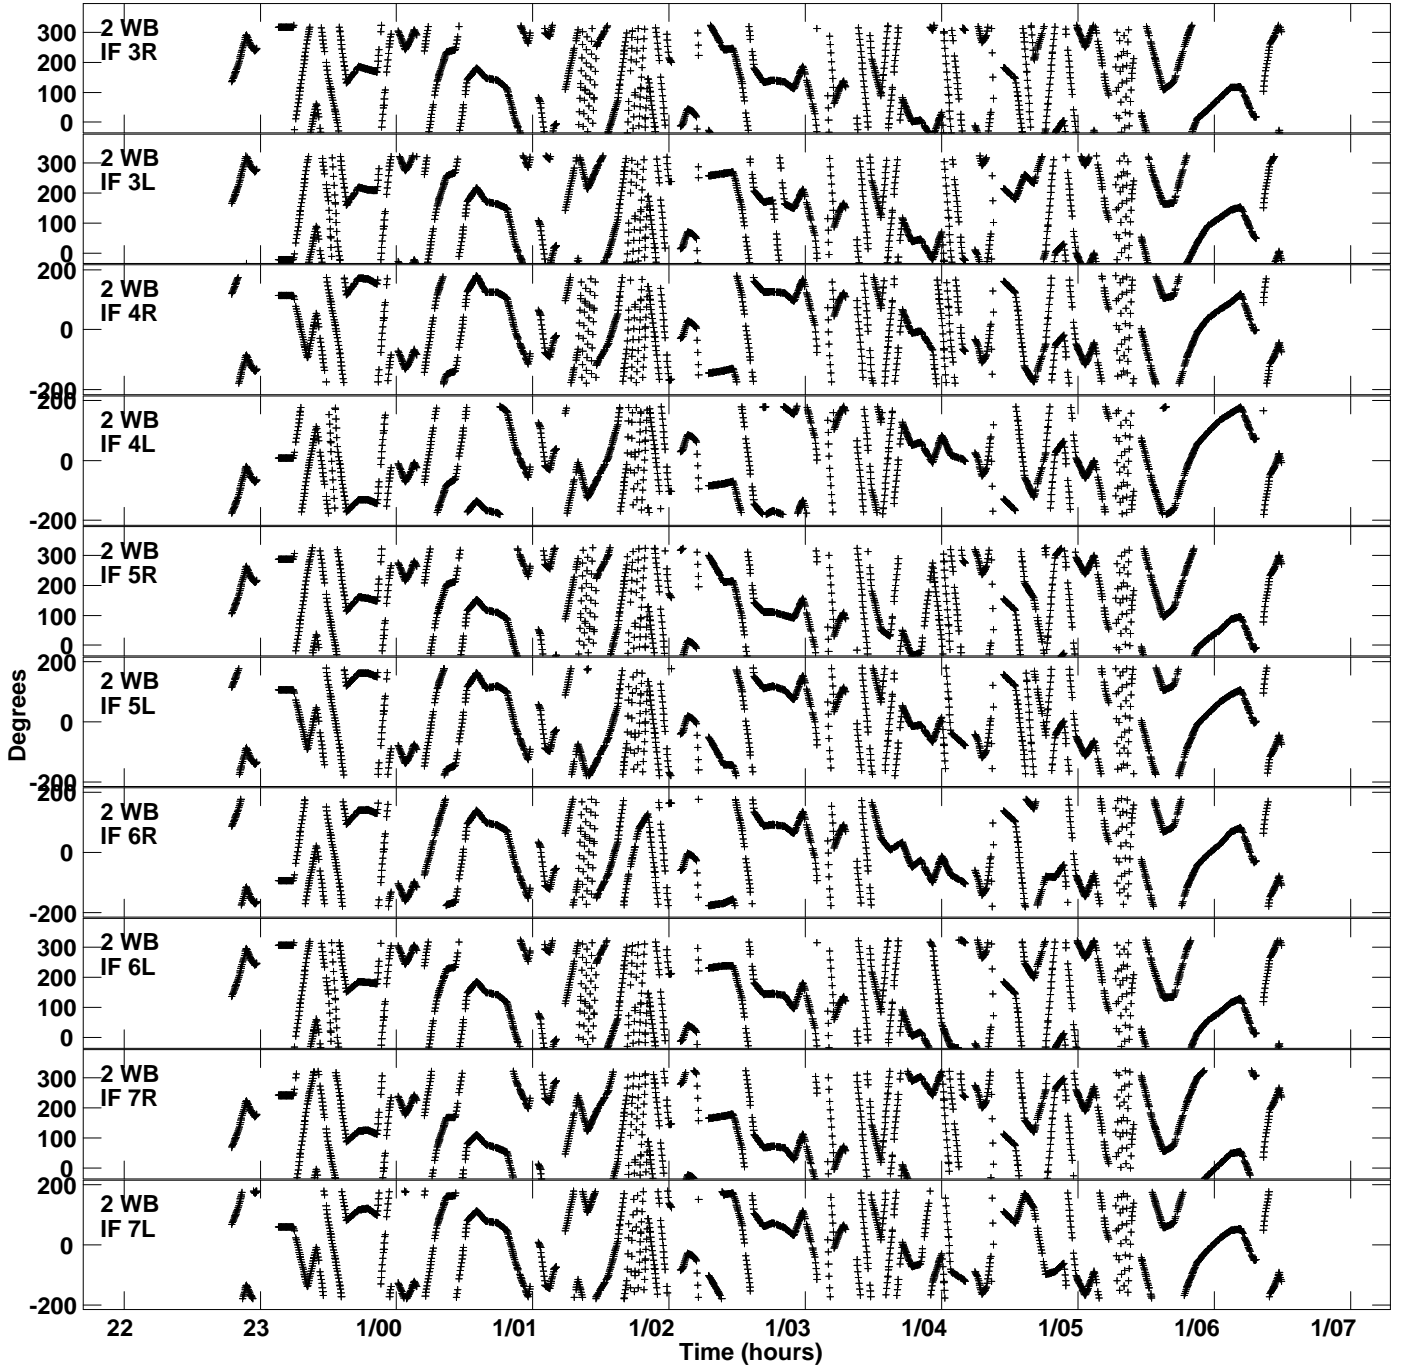

Plot file version 1 created 17-JAN-2018 18:25:22  
Gain phs vs UTC time for EG073C\_2.UVDATA.1  
CL 3 Rpol & Lpol IF 1 - 8

Plot file version 2 created 17-JAN-2018 18:25:22  
Gain phs vs UTC time for EG073C\_2.UVDATA.1  
CL 3 Rpol & Lpol IF 1 - 8

Plot file version 3 created 17-JAN-2018 18:25:22  
Gain phs vs UTC time for EG073C\_2.UVDATA.1  
CL 3 Rpol & Lpol IF 1 - 8

Plot file version 4 created 17-JAN-2018 18:25:22  
Gain phs vs UTC time for EG073C\_2.UVDATA.1  
CL 3 Rpol & Lpol IF 1 - 8

Plot file version 5 created 17-JAN-2018 18:25:22  
Gain phs vs UTC time for EG073C\_2.UVDATA.1  
CL 3 Rpol & Lpol IF 1 - 8

Plot file version 6 created 17-JAN-2018 18:25:22  
Gain phs vs UTC time for EG073C\_2.UVDATA.1  
CL 3 Rpol & Lpol IF 1 - 8

Plot file version 7 created 17-JAN-2018 18:25:22  
Gain phs vs UTC time for EG073C\_2.UVDATA.1  
CL 3 Rpol & Lpol IF 1 - 8

Plot file version 8 created 17-JAN-2018 18:25:22  
Gain phs vs UTC time for EG073C\_2.UVDATA.1  
CL 3 Rpol & Lpol IF 1 - 8