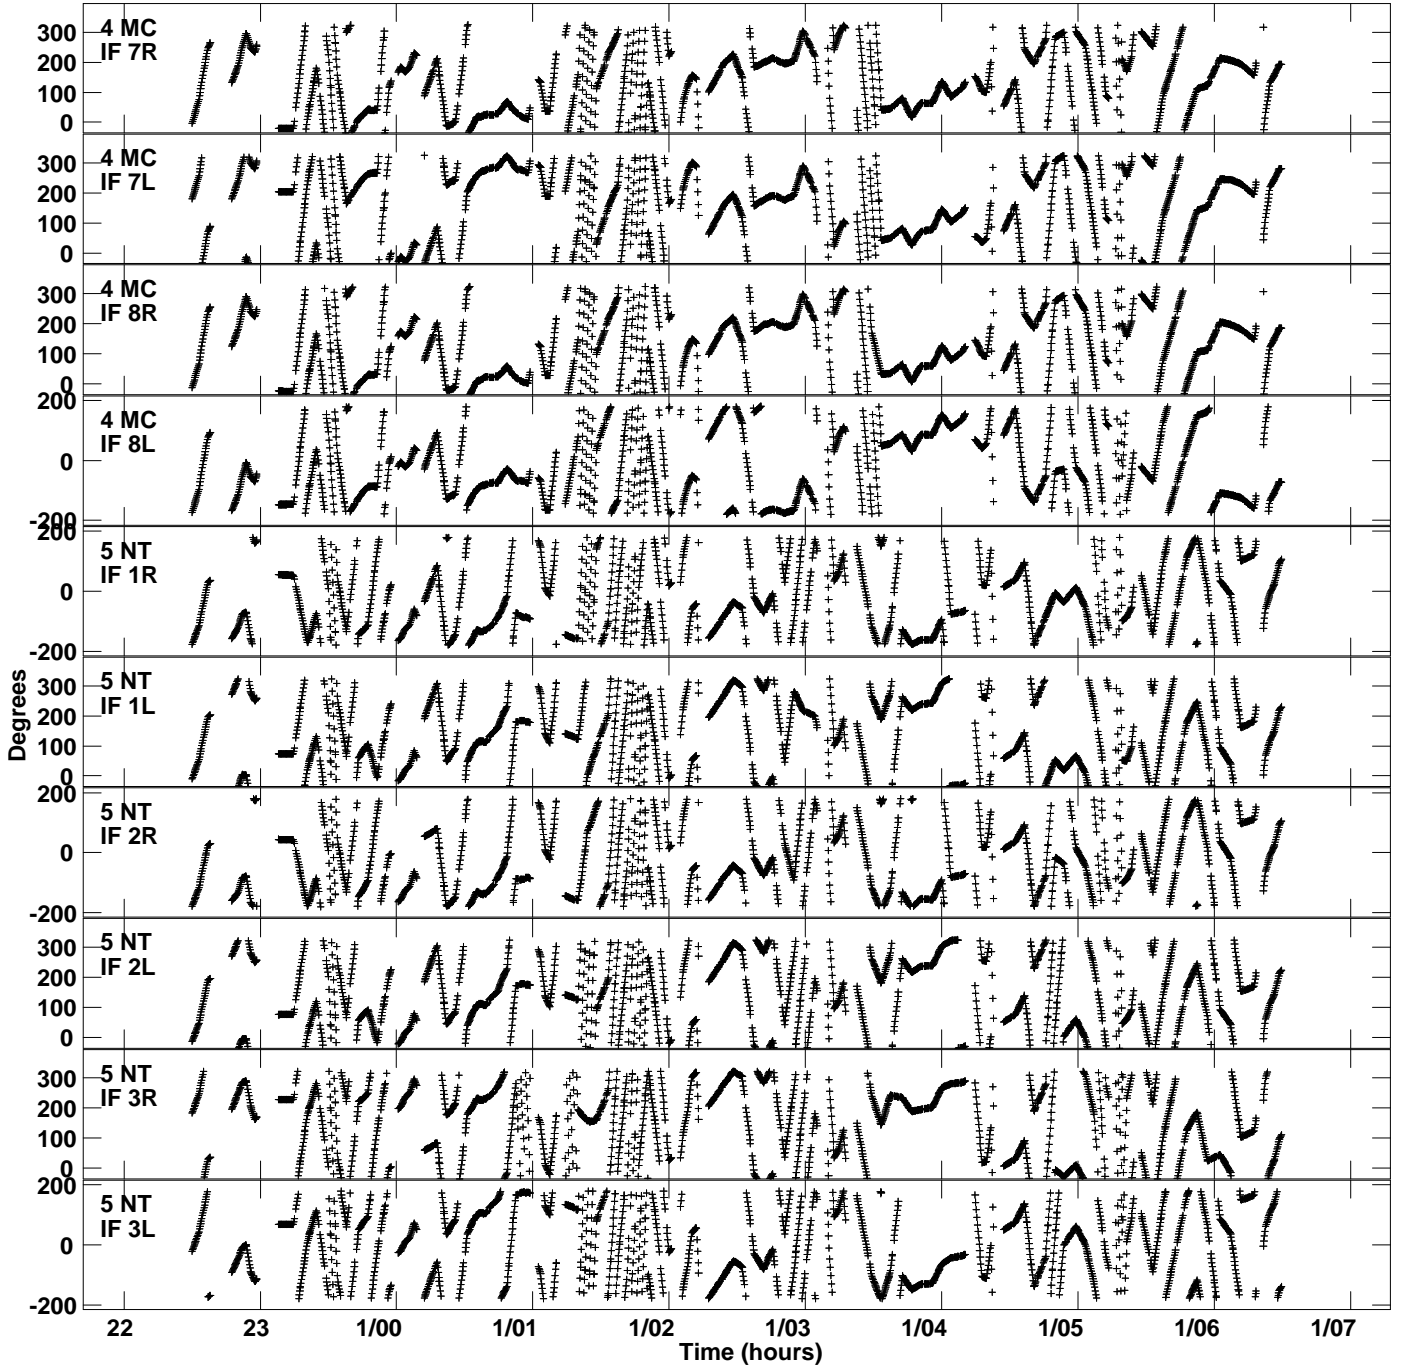

Plot file version 1 created 17-JAN-2018 18:25:22  
Gain phs vs UTC time for EG073C\_2.UVDATA.1  
CL 3 Rpol & Lpol IF 1 - 8

Plot file version 2 created 17-JAN-2018 18:25:22  
Gain phs vs UTC time for EG073C\_2.UVDATA.1  
CL 3 Rpol & Lpol IF 1 - 8

Plot file version 3 created 17-JAN-2018 18:25:22  
Gain phs vs UTC time for EG073C\_2.UVDATA.1  
CL 3 Rpol & Lpol IF 1 - 8

Plot file version 4 created 17-JAN-2018 18:25:22  
Gain phs vs UTC time for EG073C\_2.UVDATA.1  
CL 3 Rpol & Lpol IF 1 - 8

Plot file version 5 created 17-JAN-2018 18:25:22  
Gain phs vs UTC time for EG073C\_2.UVDATA.1  
CL 3 Rpol & Lpol IF 1 - 8

Plot file version 6 created 17-JAN-2018 18:25:22  
Gain phs vs UTC time for EG073C\_2.UVDATA.1  
CL 3 Rpol & Lpol IF 1 - 8

Plot file version 7 created 17-JAN-2018 18:25:22  
Gain phs vs UTC time for EG073C\_2.UVDATA.1  
CL 3 Rpol & Lpol IF 1 - 8

Plot file version 8 created 17-JAN-2018 18:25:22  
Gain phs vs UTC time for EG073C\_2.UVDATA.1  
CL 3 Rpol & Lpol IF 1 - 8