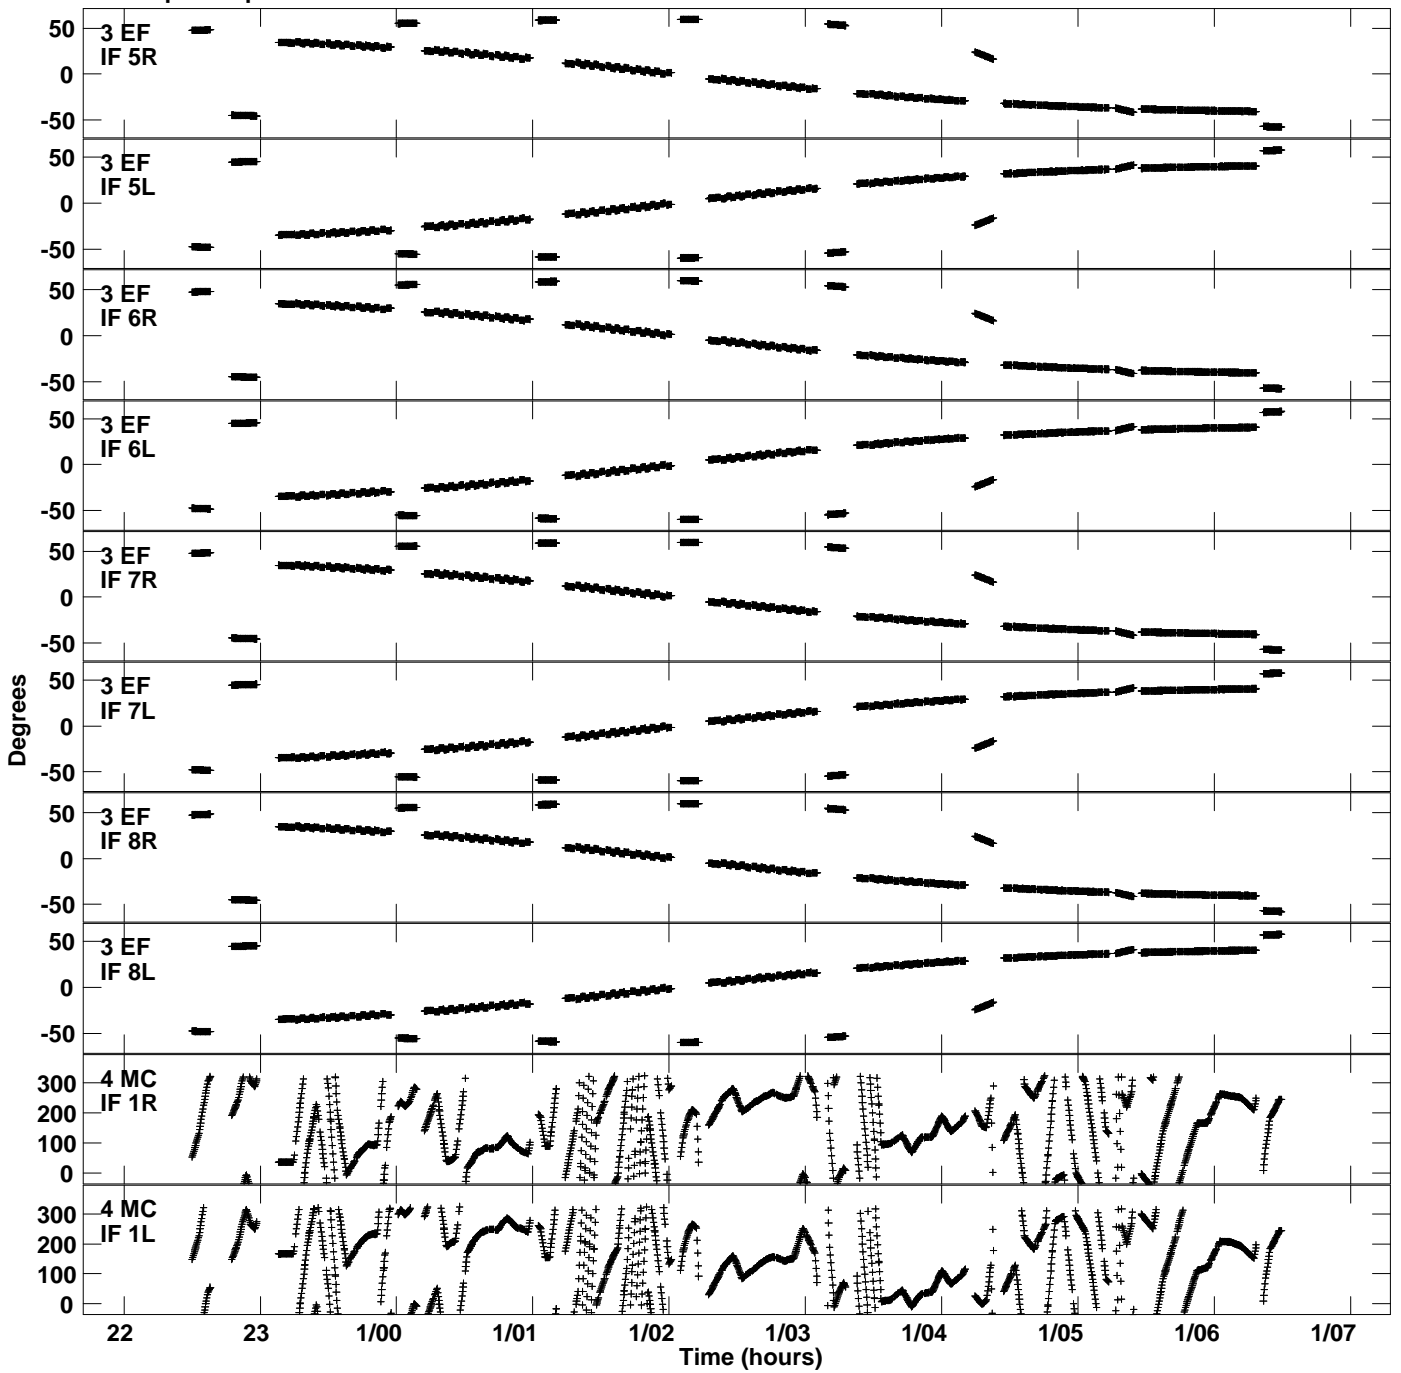

Plot file version 1 created 17-JAN-2018 18:25:22  
Gain phs vs UTC time for EG073C\_2.UVDATA.1  
CL 3 Rpol & Lpol IF 1 - 8

Plot file version 2 created 17-JAN-2018 18:25:22  
Gain phs vs UTC time for EG073C\_2.UVDATA.1  
CL 3 Rpol & Lpol IF 1 - 8

Plot file version 3 created 17-JAN-2018 18:25:22  
Gain phs vs UTC time for EG073C\_2.UVDATA.1  
CL 3 Rpol & Lpol IF 1 - 8

Plot file version 4 created 17-JAN-2018 18:25:22  
Gain phs vs UTC time for EG073C\_2.UVDATA.1  
CL 3 Rpol & Lpol IF 1 - 8

Plot file version 5 created 17-JAN-2018 18:25:22  
Gain phs vs UTC time for EG073C\_2.UVDATA.1  
CL 3 Rpol & Lpol IF 1 - 8

Plot file version 6 created 17-JAN-2018 18:25:22  
Gain phs vs UTC time for EG073C\_2.UVDATA.1  
CL 3 Rpol & Lpol IF 1 - 8

Plot file version 7 created 17-JAN-2018 18:25:22  
Gain phs vs UTC time for EG073C\_2.UVDATA.1  
CL 3 Rpol & Lpol IF 1 - 8

Plot file version 8 created 17-JAN-2018 18:25:22  
Gain phs vs UTC time for EG073C\_2.UVDATA.1  
CL 3 Rpol & Lpol IF 1 - 8