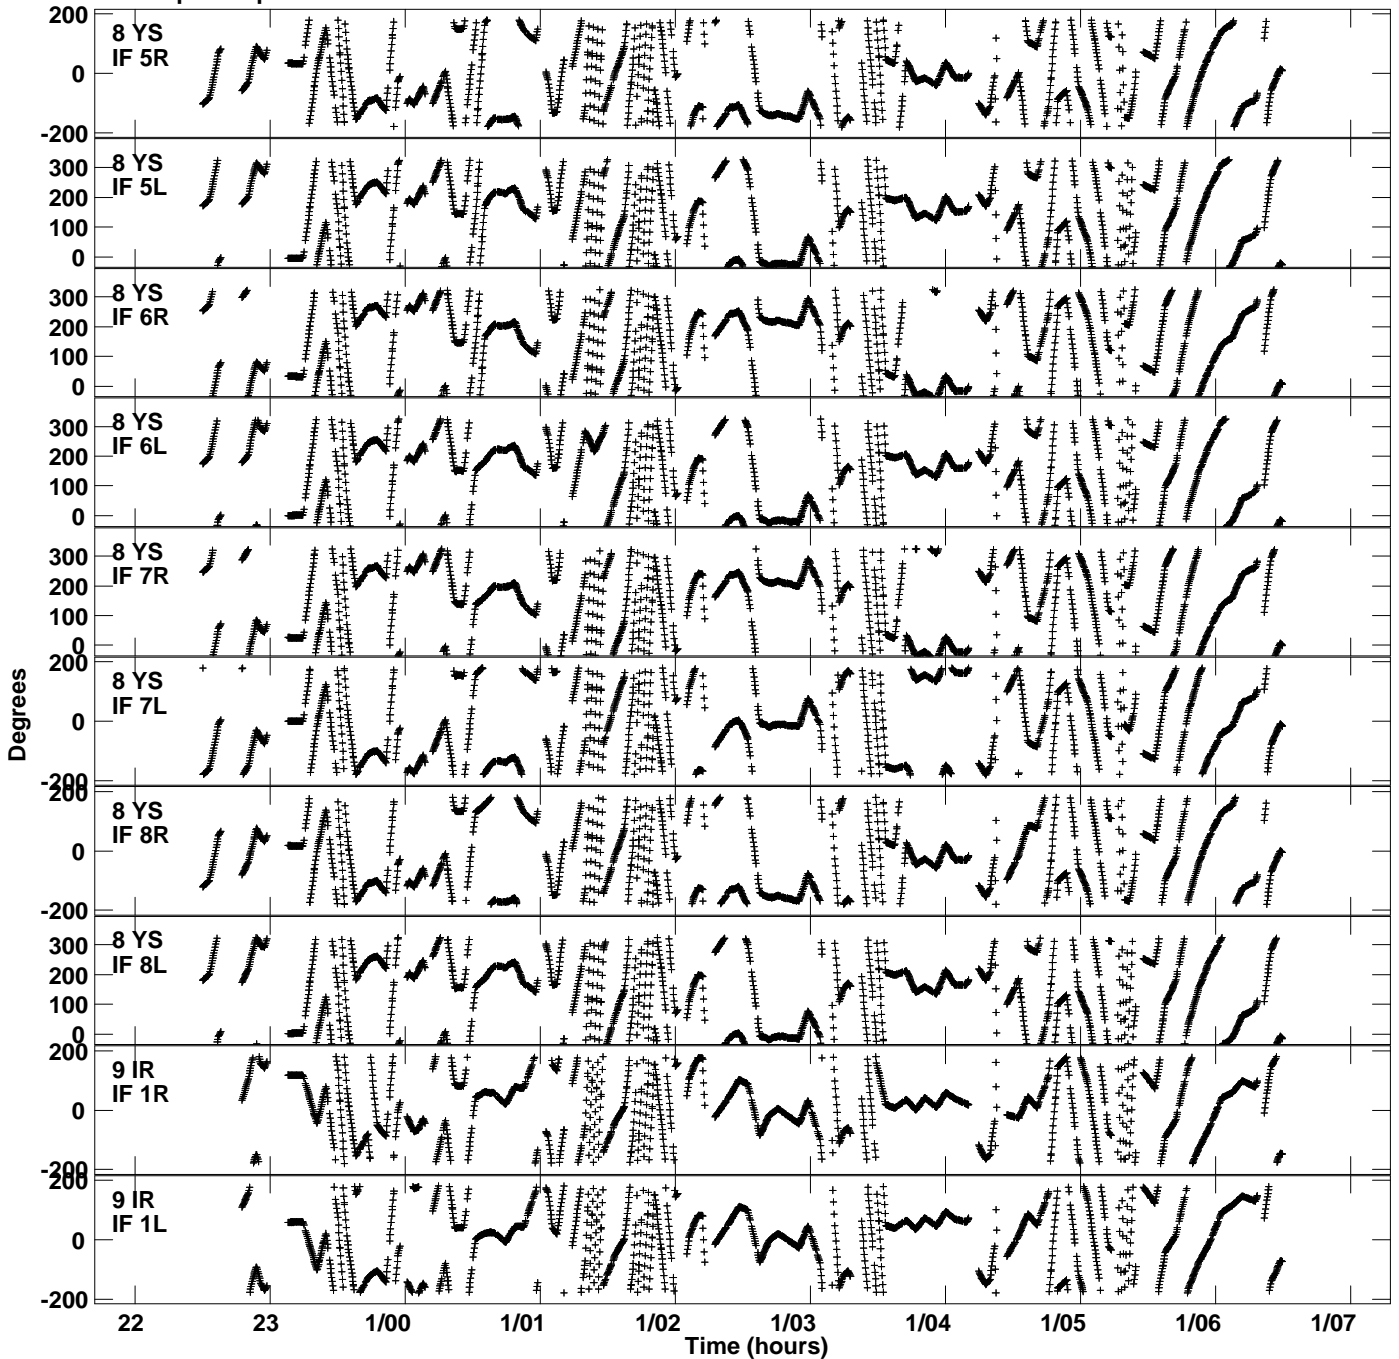

Plot file version 13 created 17-JAN-2018 18:25:22
Gain phs vs UTC time for EG073C_2.UVDATA.1
CL 3 Rpol & Lpol IF 1 - 8