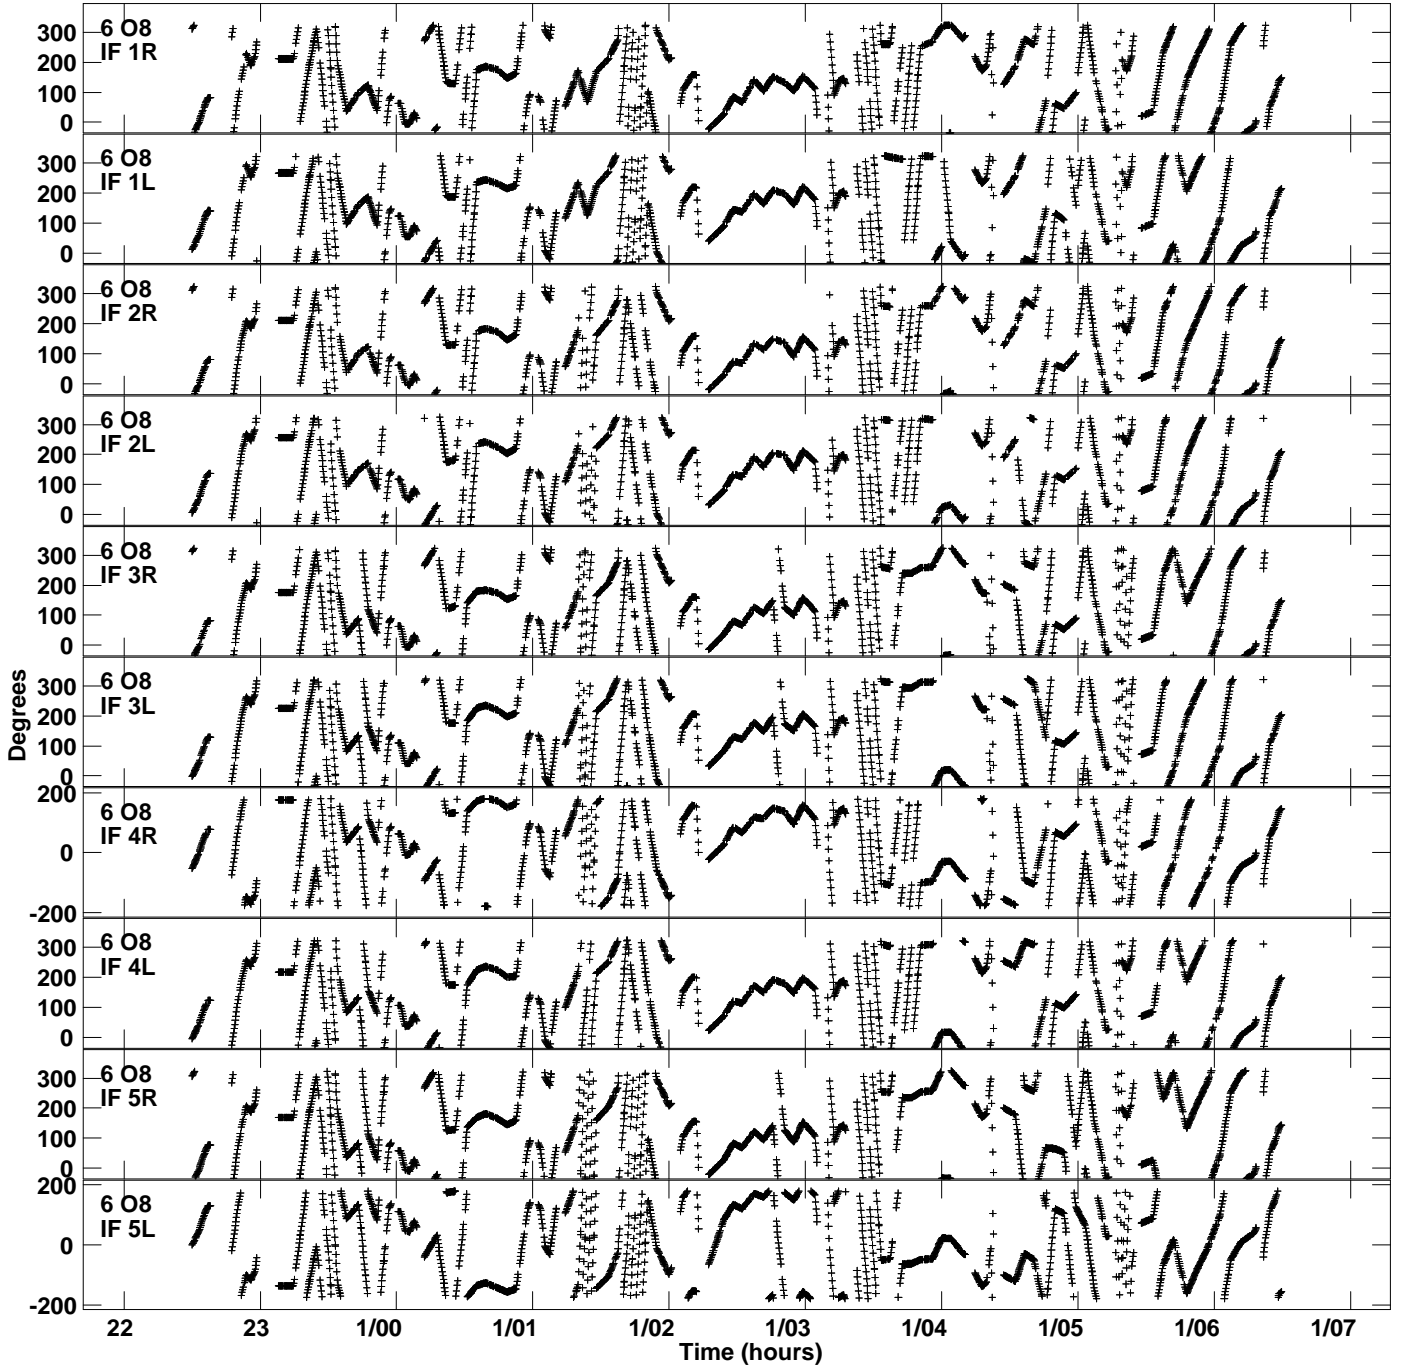

Plot file version 5 created 17-JAN-2018 18:25:22  
Gain phs vs UTC time for EG073C\_2.UVDATA.1  
CL 3 Rpol & Lpol IF 1 - 8

Plot file version 6 created 17-JAN-2018 18:25:22  
Gain phs vs UTC time for EG073C\_2.UVDATA.1  
CL 3 Rpol & Lpol IF 1 - 8

Plot file version 7 created 17-JAN-2018 18:25:22  
Gain phs vs UTC time for EG073C\_2.UVDATA.1  
CL 3 Rpol & Lpol IF 1 - 8

Plot file version 8 created 17-JAN-2018 18:25:22  
Gain phs vs UTC time for EG073C\_2.UVDATA.1  
CL 3 Rpol & Lpol IF 1 - 8

Plot file version 9 created 17-JAN-2018 18:25:22  
Gain phs vs UTC time for EG073C\_2.UVDATA.1  
CL 3 Rpol & Lpol IF 1 - 8

Plot file version 10 created 17-JAN-2018 18:25:22  
Gain phs vs UTC time for EG073C\_2.UVDATA.1  
CL 3 Rpol & Lpol IF 1 - 8

Plot file version 11 created 17-JAN-2018 18:25:22  
Gain phs vs UTC time for EG073C\_2.UVDATA.1  
CL 3 Rpol & Lpol IF 1 - 8

Plot file version 12 created 17-JAN-2018 18:25:22  
Gain phs vs UTC time for EG073C\_2.UVDATA.1  
CL 3 Rpol & Lpol IF 1 - 8