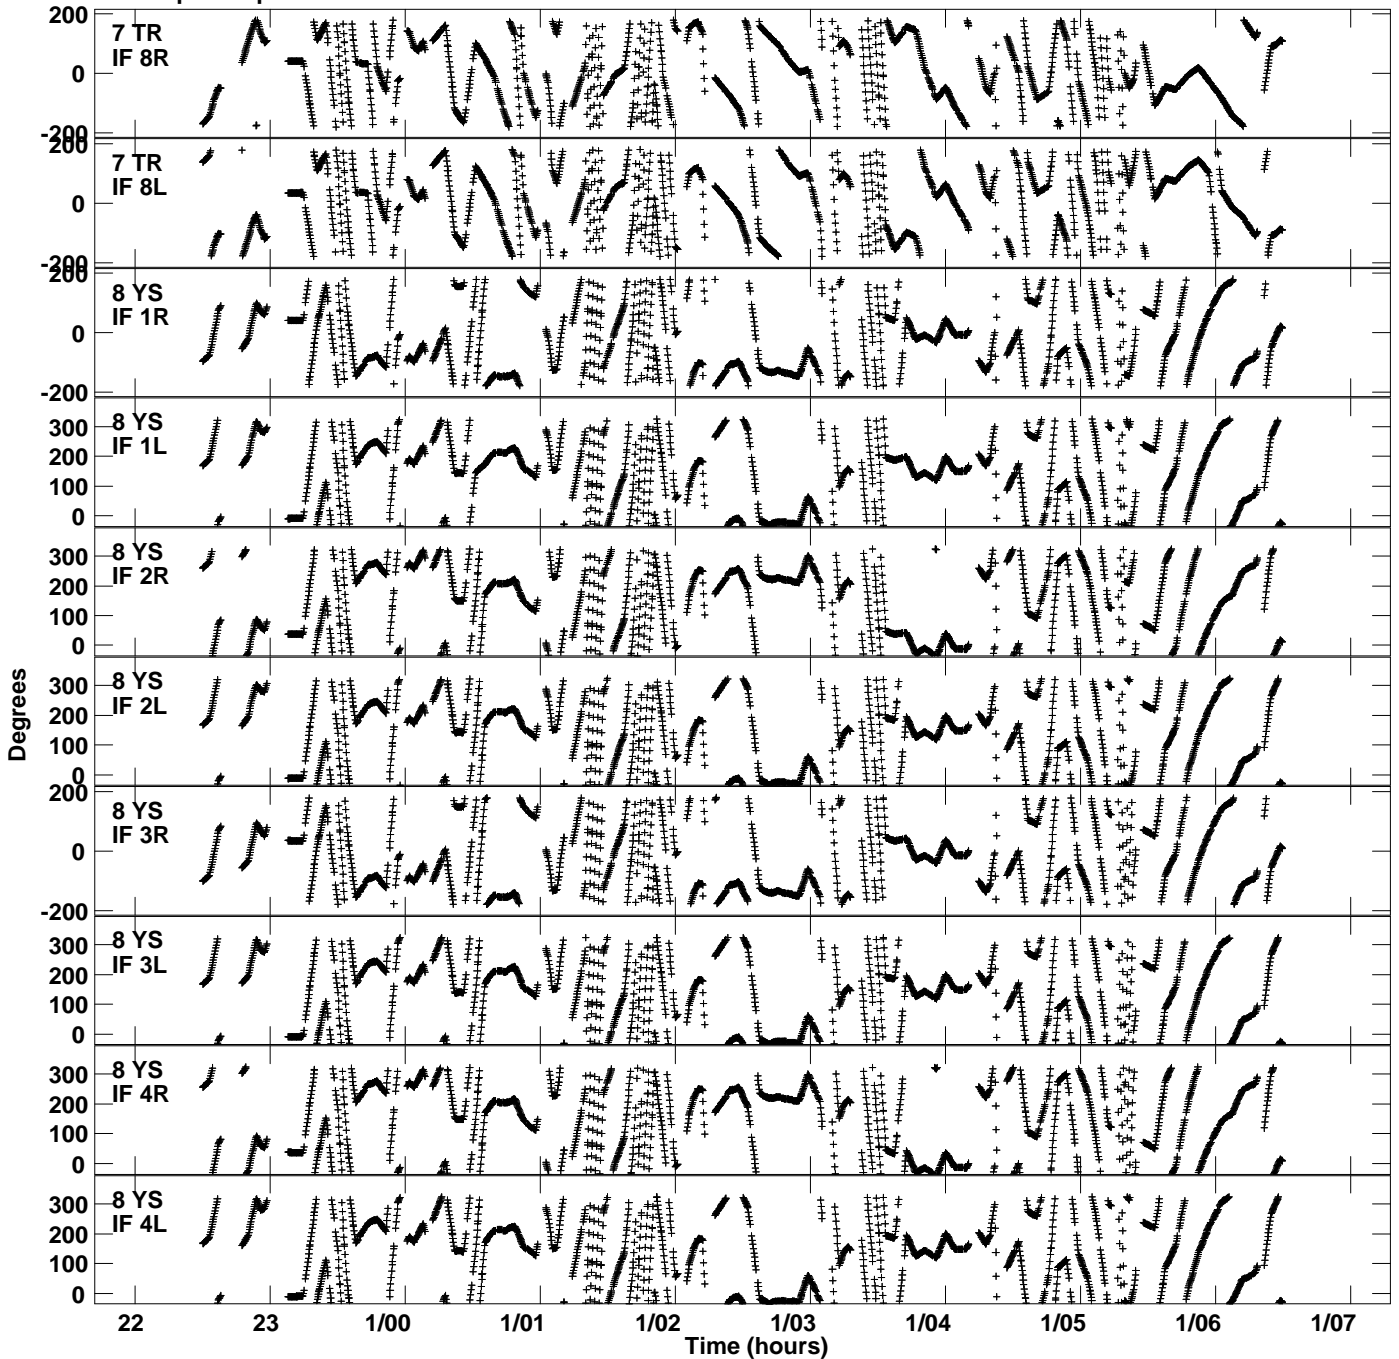

Plot file version 7 created 17-JAN-2018 18:25:22  
Gain phs vs UTC time for EG073C\_2.UVDATA.1  
CL 3 Rpol & Lpol IF 1 - 8

Plot file version 8 created 17-JAN-2018 18:25:22  
Gain phs vs UTC time for EG073C\_2.UVDATA.1  
CL 3 Rpol & Lpol IF 1 - 8

Plot file version 9 created 17-JAN-2018 18:25:22  
Gain phs vs UTC time for EG073C\_2.UVDATA.1  
CL 3 Rpol & Lpol IF 1 - 8

Plot file version 10 created 17-JAN-2018 18:25:22  
Gain phs vs UTC time for EG073C\_2.UVDATA.1  
CL 3 Rpol & Lpol IF 1 - 8

Plot file version 11 created 17-JAN-2018 18:25:22  
Gain phs vs UTC time for EG073C\_2.UVDATA.1  
CL 3 Rpol & Lpol IF 1 - 8

Plot file version 12 created 17-JAN-2018 18:25:22  
Gain phs vs UTC time for EG073C\_2.UVDATA.1  
CL 3 Rpol & Lpol IF 1 - 8

Plot file version 13 created 17-JAN-2018 18:25:22  
Gain phs vs UTC time for EG073C\_2.UVDATA.1  
CL 3 Rpol & Lpol IF 1 - 8

Plot file version 14 created 17-JAN-2018 18:25:22  
Gain phs vs UTC time for EG073C\_2.UVDATA.1  
CL 3 Rpol & Lpol IF 1 - 8