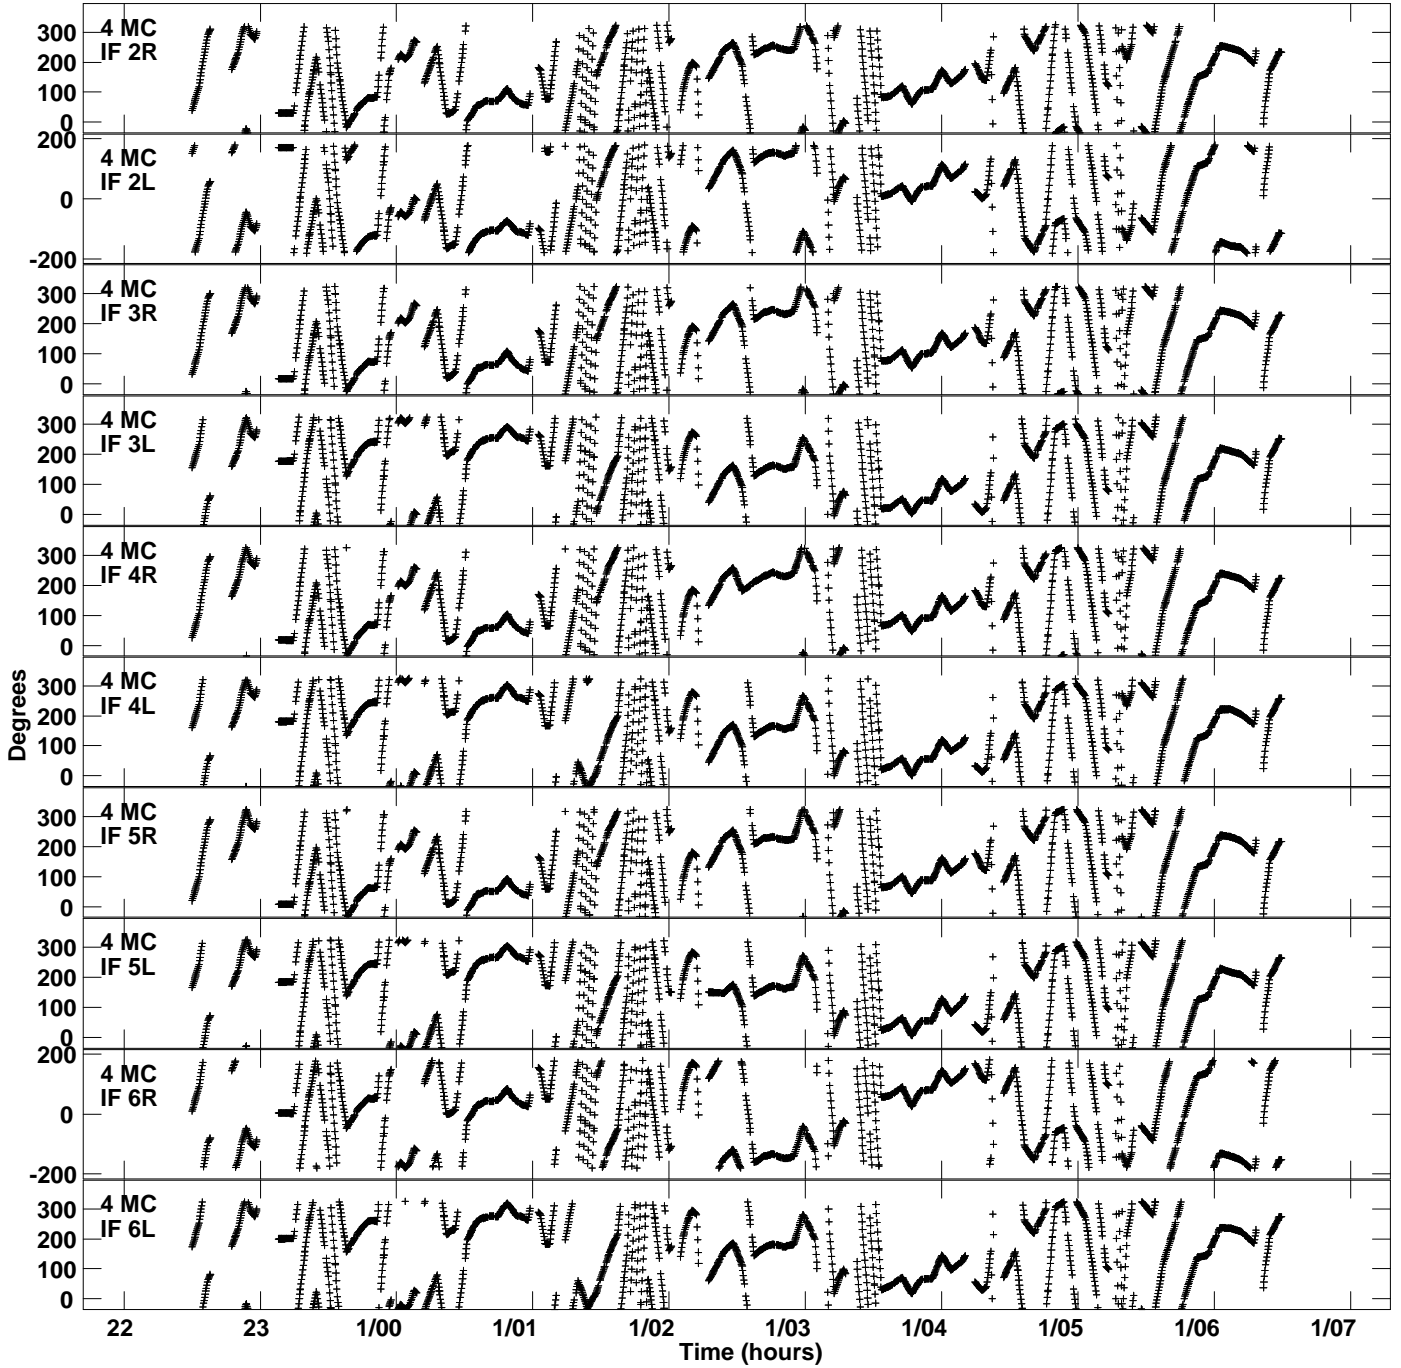

Plot file version 3 created 17-JAN-2018 18:25:22  
Gain phs vs UTC time for EG073C\_2.UVDATA.1  
CL 3 Rpol & Lpol IF 1 - 8

Plot file version 4 created 17-JAN-2018 18:25:22  
Gain phs vs UTC time for EG073C\_2.UVDATA.1  
CL 3 Rpol & Lpol IF 1 - 8

Plot file version 5 created 17-JAN-2018 18:25:22  
Gain phs vs UTC time for EG073C\_2.UVDATA.1  
CL 3 Rpol & Lpol IF 1 - 8

Plot file version 6 created 17-JAN-2018 18:25:22  
Gain phs vs UTC time for EG073C\_2.UVDATA.1  
CL 3 Rpol & Lpol IF 1 - 8

Plot file version 7 created 17-JAN-2018 18:25:22  
Gain phs vs UTC time for EG073C\_2.UVDATA.1  
CL 3 Rpol & Lpol IF 1 - 8

Plot file version 8 created 17-JAN-2018 18:25:22  
Gain phs vs UTC time for EG073C\_2.UVDATA.1  
CL 3 Rpol & Lpol IF 1 - 8

Plot file version 9 created 17-JAN-2018 18:25:22  
Gain phs vs UTC time for EG073C\_2.UVDATA.1  
CL 3 Rpol & Lpol IF 1 - 8

Plot file version 10 created 17-JAN-2018 18:25:22  
Gain phs vs UTC time for EG073C\_2.UVDATA.1  
CL 3 Rpol & Lpol IF 1 - 8