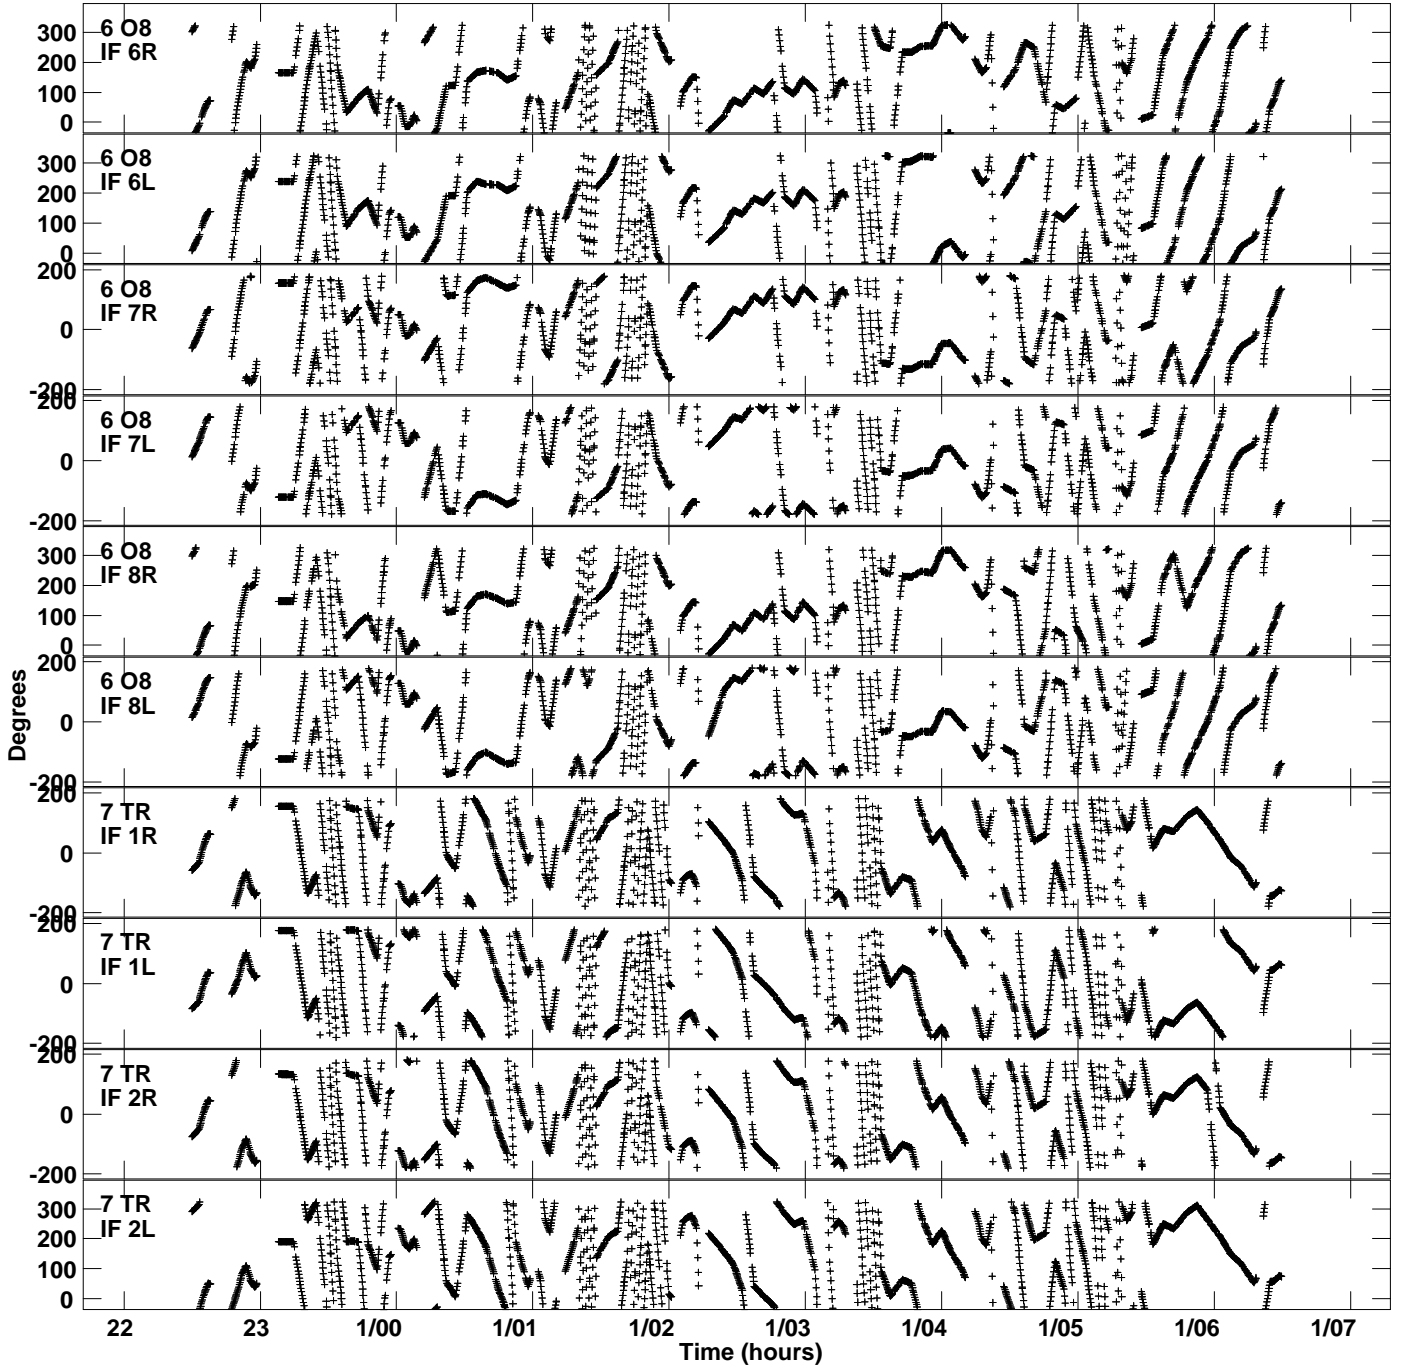

Plot file version 5 created 17-JAN-2018 18:25:22  
Gain phs vs UTC time for EG073C\_2.UVDATA.1  
CL 3 Rpol & Lpol IF 1 - 8

Plot file version 6 created 17-JAN-2018 18:25:22  
Gain phs vs UTC time for EG073C\_2.UVDATA.1  
CL 3 Rpol & Lpol IF 1 - 8

Plot file version 7 created 17-JAN-2018 18:25:22  
Gain phs vs UTC time for EG073C\_2.UVDATA.1  
CL 3 Rpol & Lpol IF 1 - 8

Plot file version 8 created 17-JAN-2018 18:25:22  
Gain phs vs UTC time for EG073C\_2.UVDATA.1  
CL 3 Rpol & Lpol IF 1 - 8

Plot file version 9 created 17-JAN-2018 18:25:22  
Gain phs vs UTC time for EG073C\_2.UVDATA.1  
CL 3 Rpol & Lpol IF 1 - 8

Plot file version 10 created 17-JAN-2018 18:25:22  
Gain phs vs UTC time for EG073C\_2.UVDATA.1  
CL 3 Rpol & Lpol IF 1 - 8

Plot file version 11 created 17-JAN-2018 18:25:22  
Gain phs vs UTC time for EG073C\_2.UVDATA.1  
CL 3 Rpol & Lpol IF 1 - 8

Plot file version 12 created 17-JAN-2018 18:25:22  
Gain phs vs UTC time for EG073C\_2.UVDATA.1  
CL 3 Rpol & Lpol IF 1 - 8