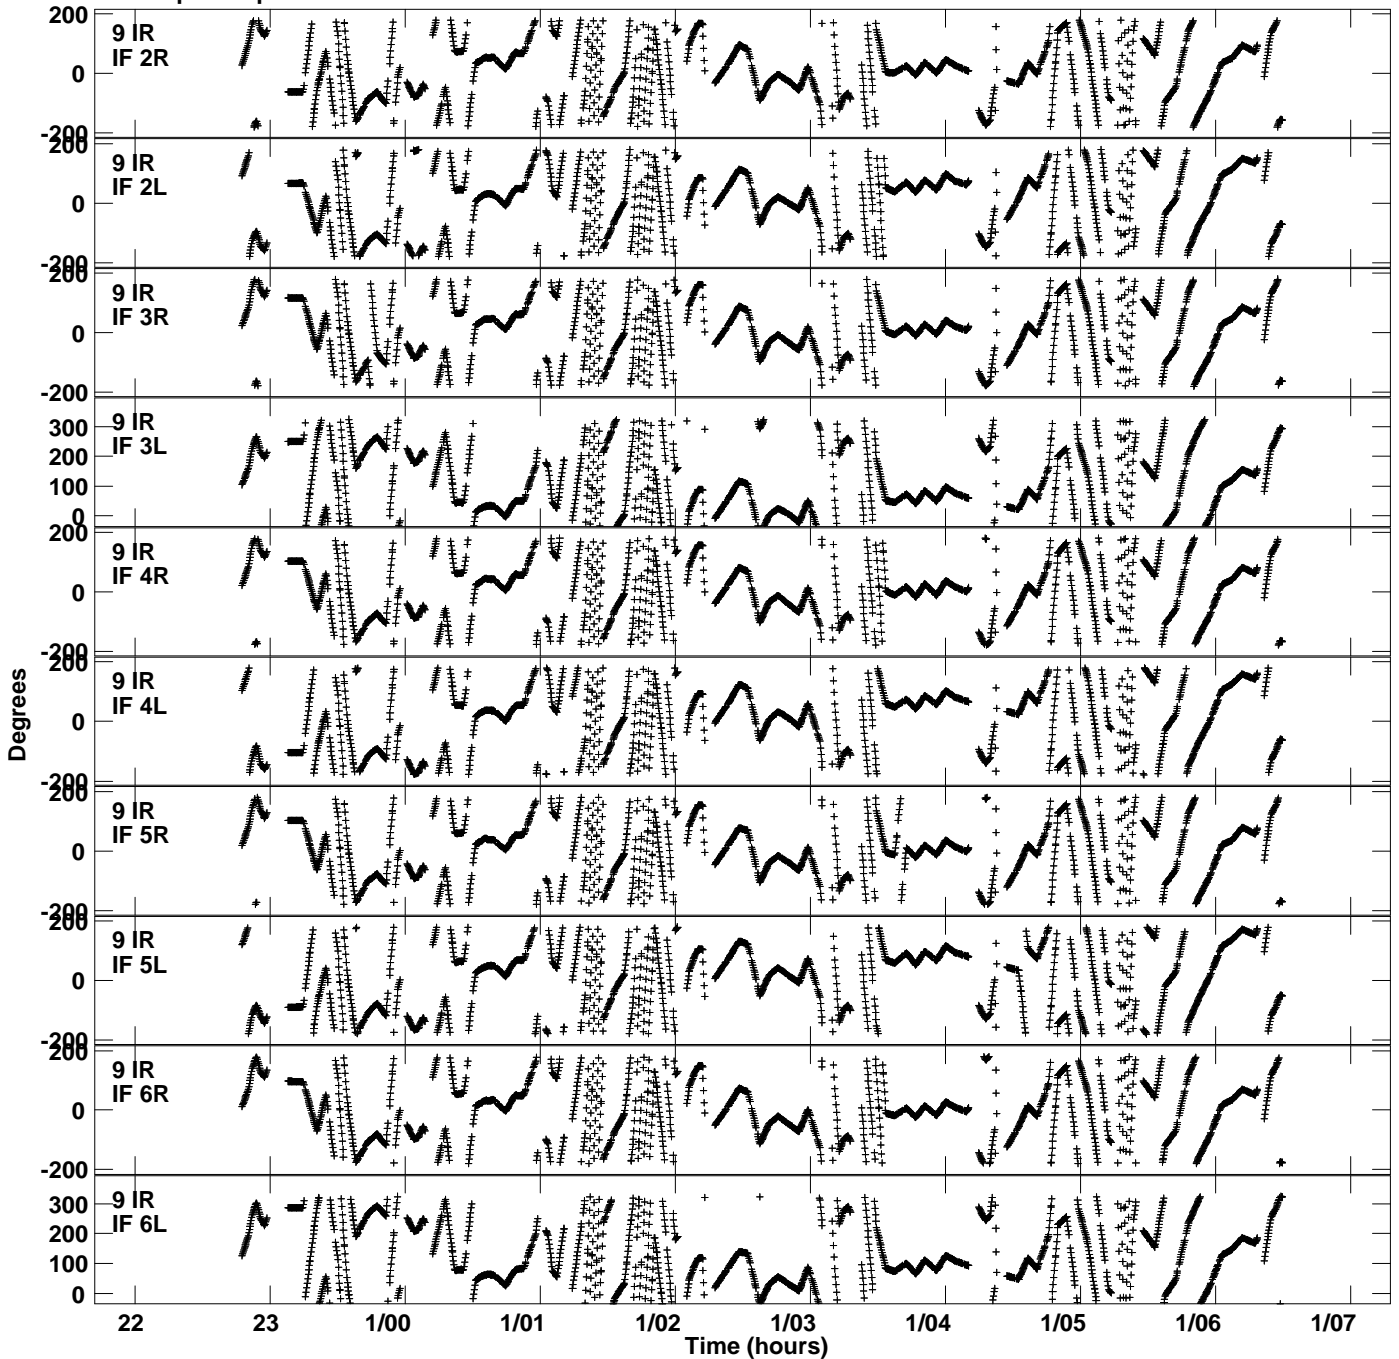

Plot file version 7 created 17-JAN-2018 18:25:22  
Gain phs vs UTC time for EG073C\_2.UVDATA.1  
CL 3 Rpol & Lpol IF 1 - 8

Plot file version 8 created 17-JAN-2018 18:25:22  
Gain phs vs UTC time for EG073C\_2.UVDATA.1  
CL 3 Rpol & Lpol IF 1 - 8

Plot file version 9 created 17-JAN-2018 18:25:22  
Gain phs vs UTC time for EG073C\_2.UVDATA.1  
CL 3 Rpol & Lpol IF 1 - 8

Plot file version 10 created 17-JAN-2018 18:25:22  
Gain phs vs UTC time for EG073C\_2.UVDATA.1  
CL 3 Rpol & Lpol IF 1 - 8

Plot file version 11 created 17-JAN-2018 18:25:22  
Gain phs vs UTC time for EG073C\_2.UVDATA.1  
CL 3 Rpol & Lpol IF 1 - 8

Plot file version 12 created 17-JAN-2018 18:25:22  
Gain phs vs UTC time for EG073C\_2.UVDATA.1  
CL 3 Rpol & Lpol IF 1 - 8

Plot file version 13 created 17-JAN-2018 18:25:22  
Gain phs vs UTC time for EG073C\_2.UVDATA.1  
CL 3 Rpol & Lpol IF 1 - 8

Plot file version 14 created 17-JAN-2018 18:25:22  
Gain phs vs UTC time for EG073C\_2.UVDATA.1  
CL 3 Rpol & Lpol IF 1 - 8