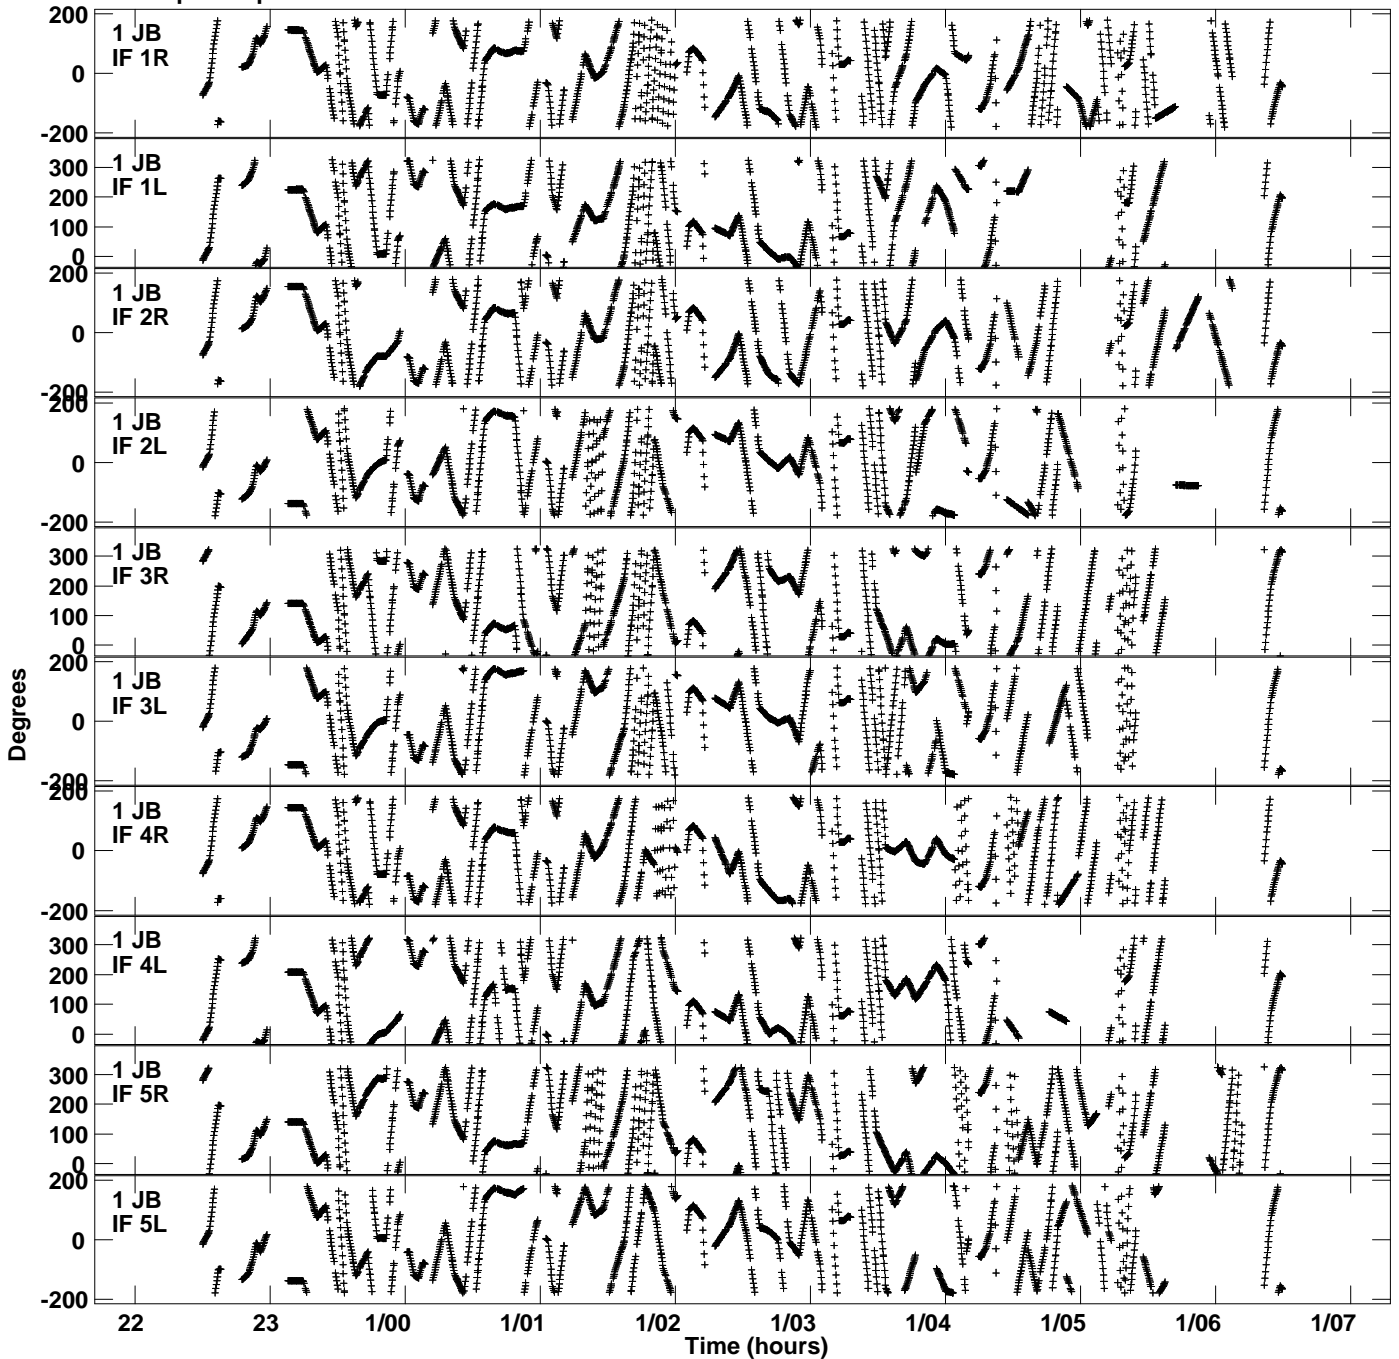

Plot file version 1 created 17-JAN-2018 18:25:22  
Gain phs vs UTC time for EG073C\_2.UVDATA.1  
CL 3 Rpol & Lpol IF 1 - 8

Plot file version 2 created 17-JAN-2018 18:25:22  
Gain phs vs UTC time for EG073C\_2.UVDATA.1  
CL 3 Rpol & Lpol IF 1 - 8

Plot file version 3 created 17-JAN-2018 18:25:22  
Gain phs vs UTC time for EG073C\_2.UVDATA.1  
CL 3 Rpol & Lpol IF 1 - 8

Plot file version 4 created 17-JAN-2018 18:25:22  
Gain phs vs UTC time for EG073C\_2.UVDATA.1  
CL 3 Rpol & Lpol IF 1 - 8

Plot file version 5 created 17-JAN-2018 18:25:22  
Gain phs vs UTC time for EG073C\_2.UVDATA.1  
CL 3 Rpol & Lpol IF 1 - 8

Plot file version 6 created 17-JAN-2018 18:25:22  
Gain phs vs UTC time for EG073C\_2.UVDATA.1  
CL 3 Rpol & Lpol IF 1 - 8

Plot file version 7 created 17-JAN-2018 18:25:22  
Gain phs vs UTC time for EG073C\_2.UVDATA.1  
CL 3 Rpol & Lpol IF 1 - 8

Plot file version 8 created 17-JAN-2018 18:25:22  
Gain phs vs UTC time for EG073C\_2.UVDATA.1  
CL 3 Rpol & Lpol IF 1 - 8