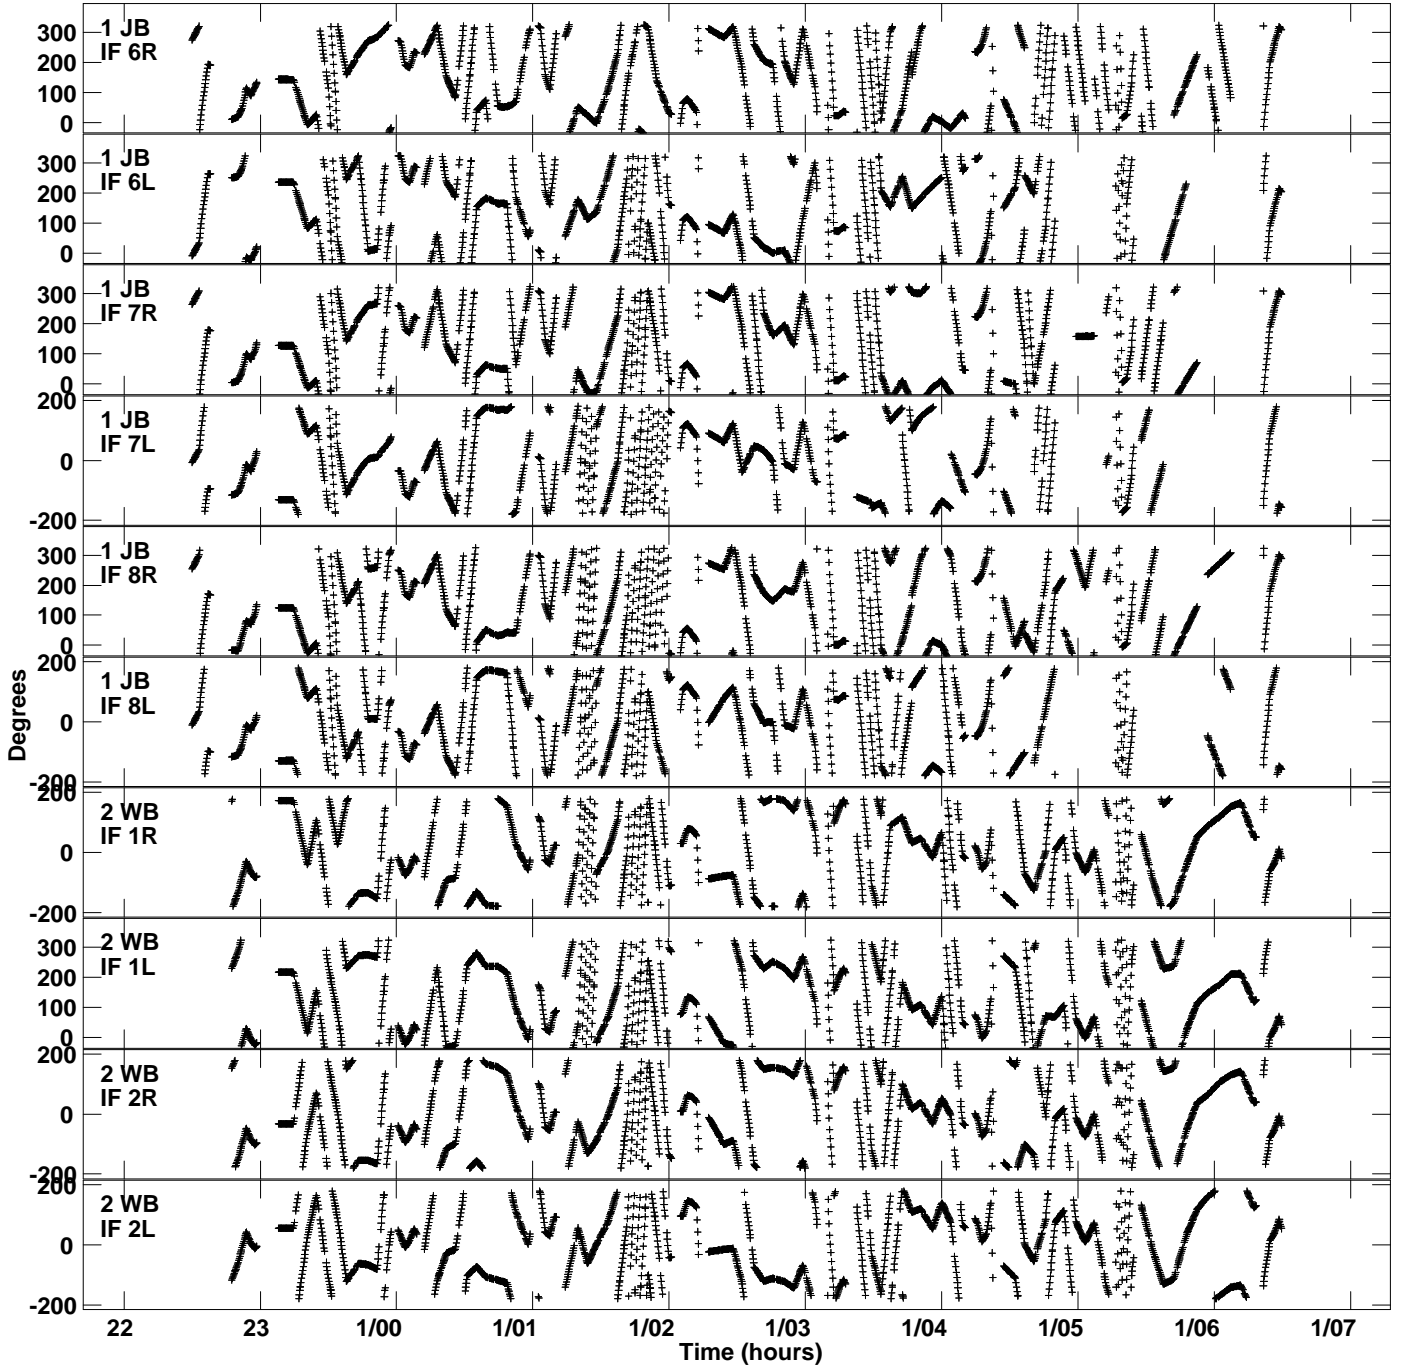

Plot file version 1 created 17-JAN-2018 18:25:22  
Gain phs vs UTC time for EG073C\_2.UVDATA.1  
CL 3 Rpol & Lpol IF 1 - 8

Plot file version 2 created 17-JAN-2018 18:25:22  
Gain phs vs UTC time for EG073C\_2.UVDATA.1  
CL 3 Rpol & Lpol IF 1 - 8

Plot file version 3 created 17-JAN-2018 18:25:22  
Gain phs vs UTC time for EG073C\_2.UVDATA.1  
CL 3 Rpol & Lpol IF 1 - 8

Plot file version 4 created 17-JAN-2018 18:25:22  
Gain phs vs UTC time for EG073C\_2.UVDATA.1  
CL 3 Rpol & Lpol IF 1 - 8

Plot file version 5 created 17-JAN-2018 18:25:22  
Gain phs vs UTC time for EG073C\_2.UVDATA.1  
CL 3 Rpol & Lpol IF 1 - 8

Plot file version 6 created 17-JAN-2018 18:25:22  
Gain phs vs UTC time for EG073C\_2.UVDATA.1  
CL 3 Rpol & Lpol IF 1 - 8

Plot file version 7 created 17-JAN-2018 18:25:22  
Gain phs vs UTC time for EG073C\_2.UVDATA.1  
CL 3 Rpol & Lpol IF 1 - 8

Plot file version 8 created 17-JAN-2018 18:25:22  
Gain phs vs UTC time for EG073C\_2.UVDATA.1  
CL 3 Rpol & Lpol IF 1 - 8