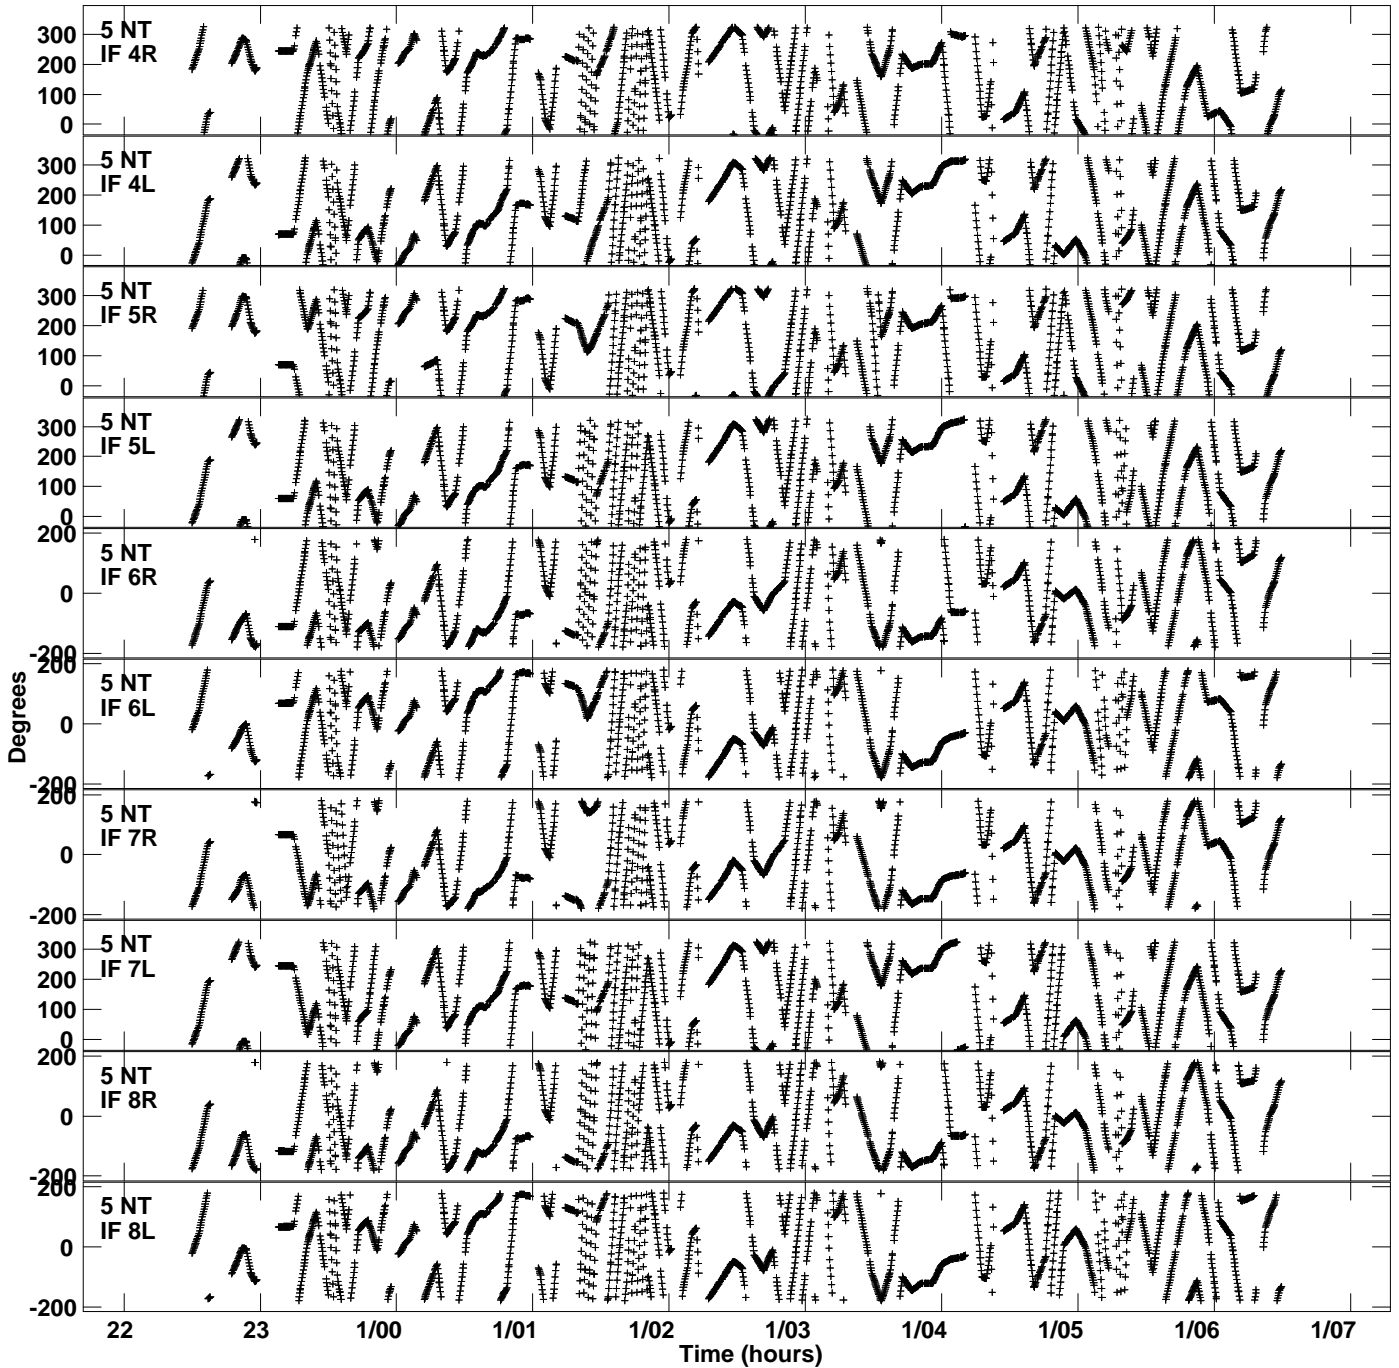

Plot file version 3 created 17-JAN-2018 18:25:22  
Gain phs vs UTC time for EG073C\_2.UVDATA.1  
CL 3 Rpol & Lpol IF 1 - 8

Plot file version 4 created 17-JAN-2018 18:25:22  
Gain phs vs UTC time for EG073C\_2.UVDATA.1  
CL 3 Rpol & Lpol IF 1 - 8

Plot file version 5 created 17-JAN-2018 18:25:22  
Gain phs vs UTC time for EG073C\_2.UVDATA.1  
CL 3 Rpol & Lpol IF 1 - 8

Plot file version 6 created 17-JAN-2018 18:25:22  
Gain phs vs UTC time for EG073C\_2.UVDATA.1  
CL 3 Rpol & Lpol IF 1 - 8

Plot file version 7 created 17-JAN-2018 18:25:22  
Gain phs vs UTC time for EG073C\_2.UVDATA.1  
CL 3 Rpol & Lpol IF 1 - 8

Plot file version 8 created 17-JAN-2018 18:25:22  
Gain phs vs UTC time for EG073C\_2.UVDATA.1  
CL 3 Rpol & Lpol IF 1 - 8

Plot file version 9 created 17-JAN-2018 18:25:22  
Gain phs vs UTC time for EG073C\_2.UVDATA.1  
CL 3 Rpol & Lpol IF 1 - 8

Plot file version 10 created 17-JAN-2018 18:25:22  
Gain phs vs UTC time for EG073C\_2.UVDATA.1  
CL 3 Rpol & Lpol IF 1 - 8