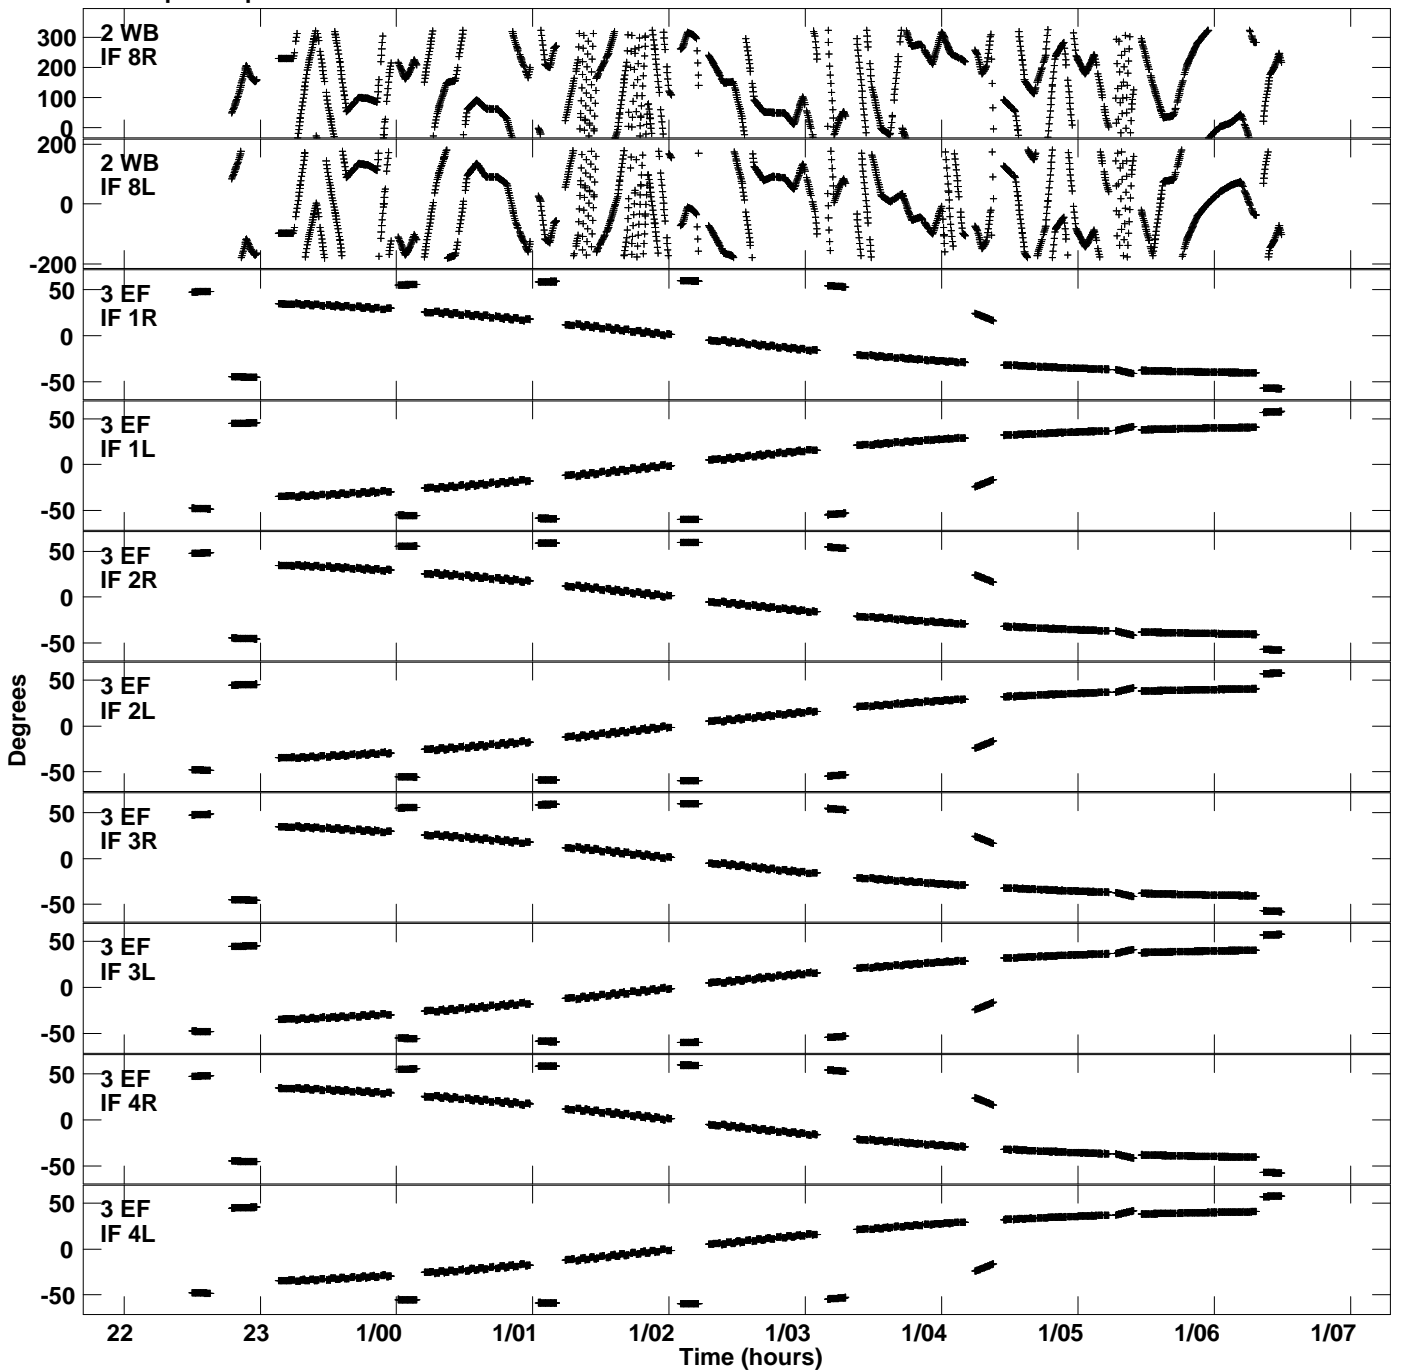

Plot file version 1 created 17-JAN-2018 18:25:22  
Gain phs vs UTC time for EG073C\_2.UVDATA.1  
CL 3 Rpol & Lpol IF 1 - 8

Plot file version 2 created 17-JAN-2018 18:25:22  
Gain phs vs UTC time for EG073C\_2.UVDATA.1  
CL 3 Rpol & Lpol IF 1 - 8

Plot file version 3 created 17-JAN-2018 18:25:22  
Gain phs vs UTC time for EG073C\_2.UVDATA.1  
CL 3 Rpol & Lpol IF 1 - 8

Plot file version 4 created 17-JAN-2018 18:25:22  
Gain phs vs UTC time for EG073C\_2.UVDATA.1  
CL 3 Rpol & Lpol IF 1 - 8

Plot file version 5 created 17-JAN-2018 18:25:22  
Gain phs vs UTC time for EG073C\_2.UVDATA.1  
CL 3 Rpol & Lpol IF 1 - 8

Plot file version 6 created 17-JAN-2018 18:25:22  
Gain phs vs UTC time for EG073C\_2.UVDATA.1  
CL 3 Rpol & Lpol IF 1 - 8

Plot file version 7 created 17-JAN-2018 18:25:22  
Gain phs vs UTC time for EG073C\_2.UVDATA.1  
CL 3 Rpol & Lpol IF 1 - 8

Plot file version 8 created 17-JAN-2018 18:25:22  
Gain phs vs UTC time for EG073C\_2.UVDATA.1  
CL 3 Rpol & Lpol IF 1 - 8