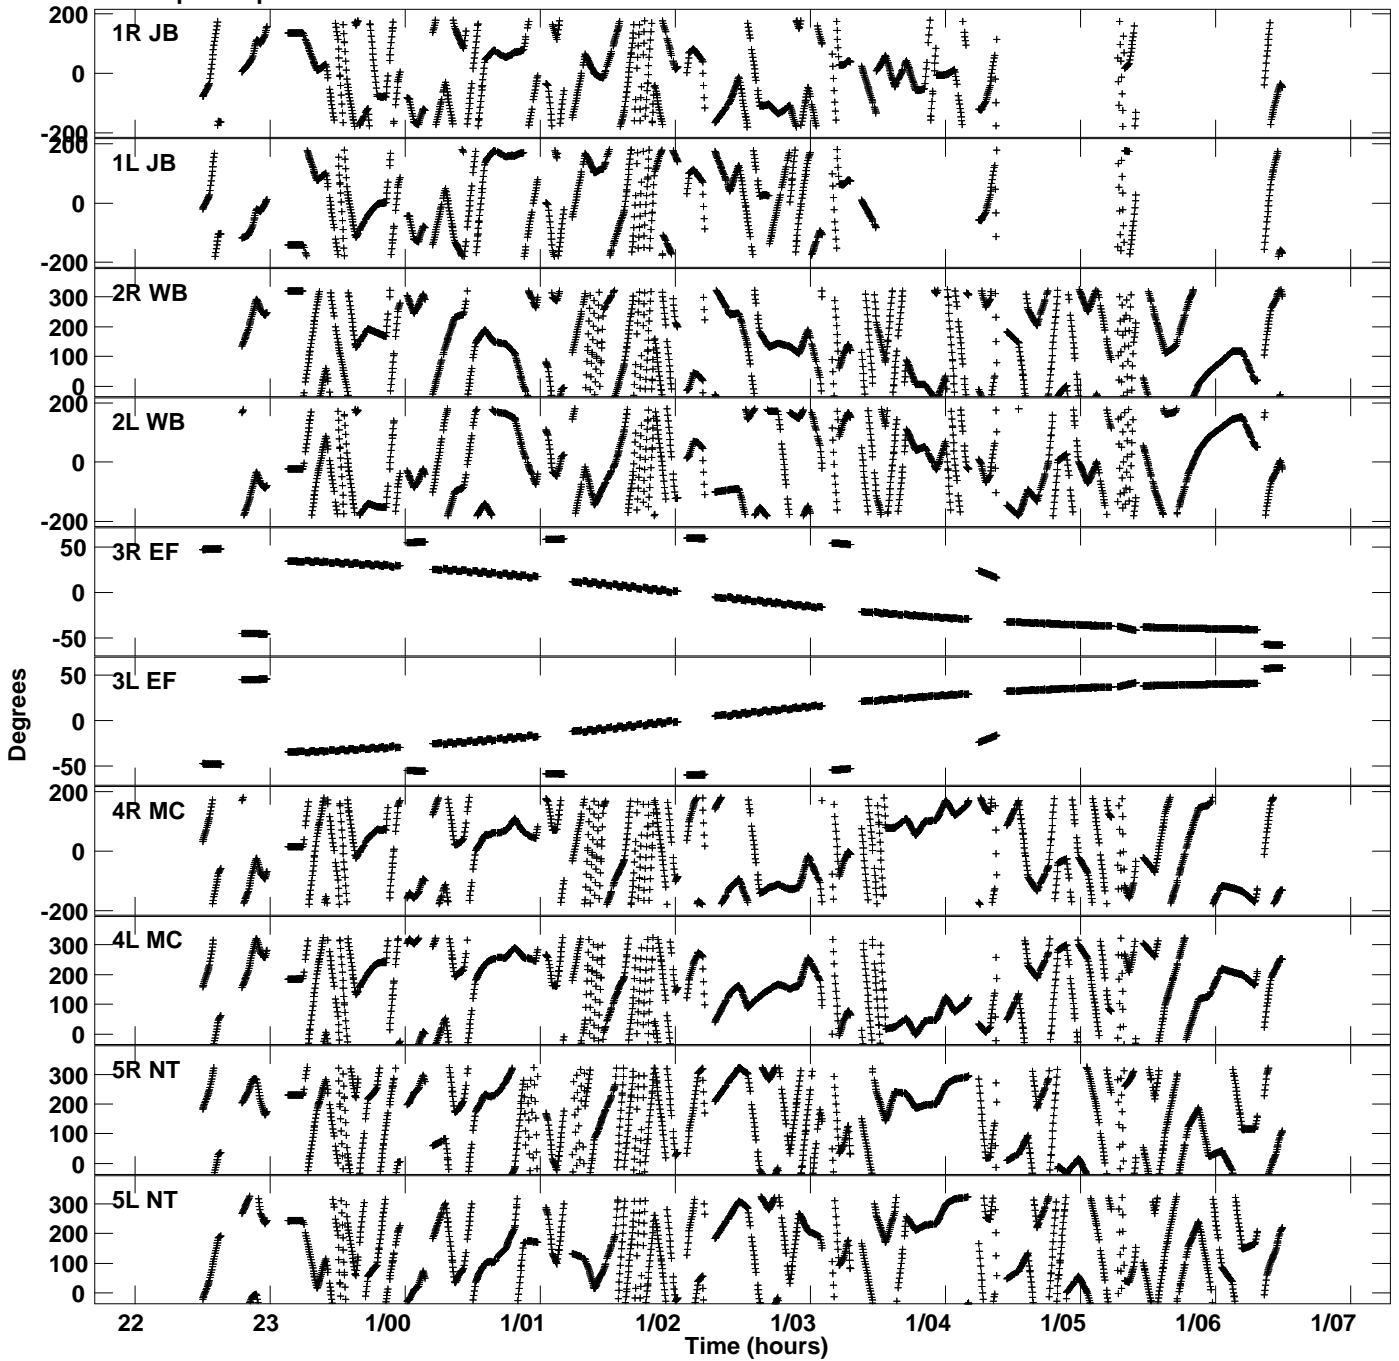

Plot file version 1 created 18-JAN-2018 14:56:56
Gain phs vs UTC time for EG073C_3.UVDATA.1
CL 3 Rpol & Lpol IF 1

Plot file version 2 created 18-JAN-2018 14:56:56
Gain phs vs UTC time for EG073C_3.UVDATA.1
CL 3 Rpol & Lpol IF 1