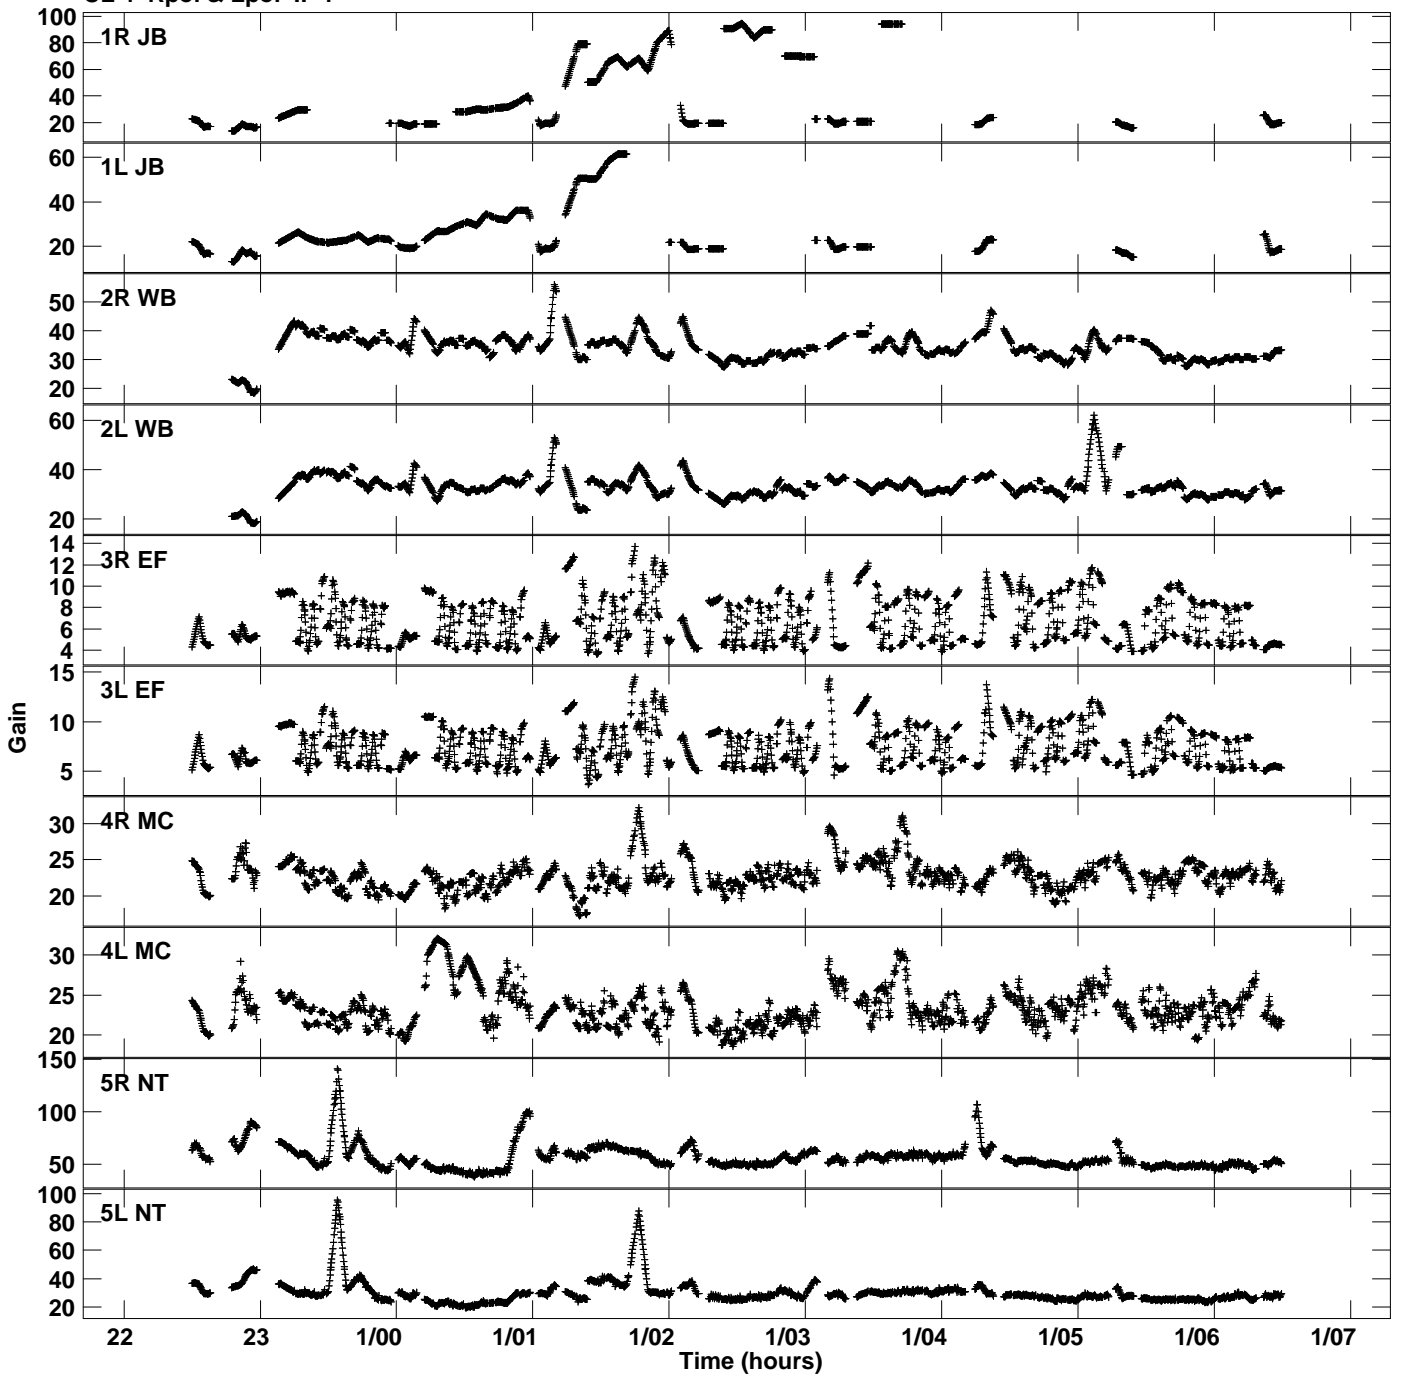

Plot file version 1 created 18-JAN-2018 15:18:47
Gain amp vs UTC time for EG073C_3.TMP.1
CL 4 Rpol & Lpol IF 1

Plot file version 2 created 18-JAN-2018 15:18:47
Gain amp vs UTC time for EG073C_3.TMP.1
CL 4 Rpol & Lpol IF 1