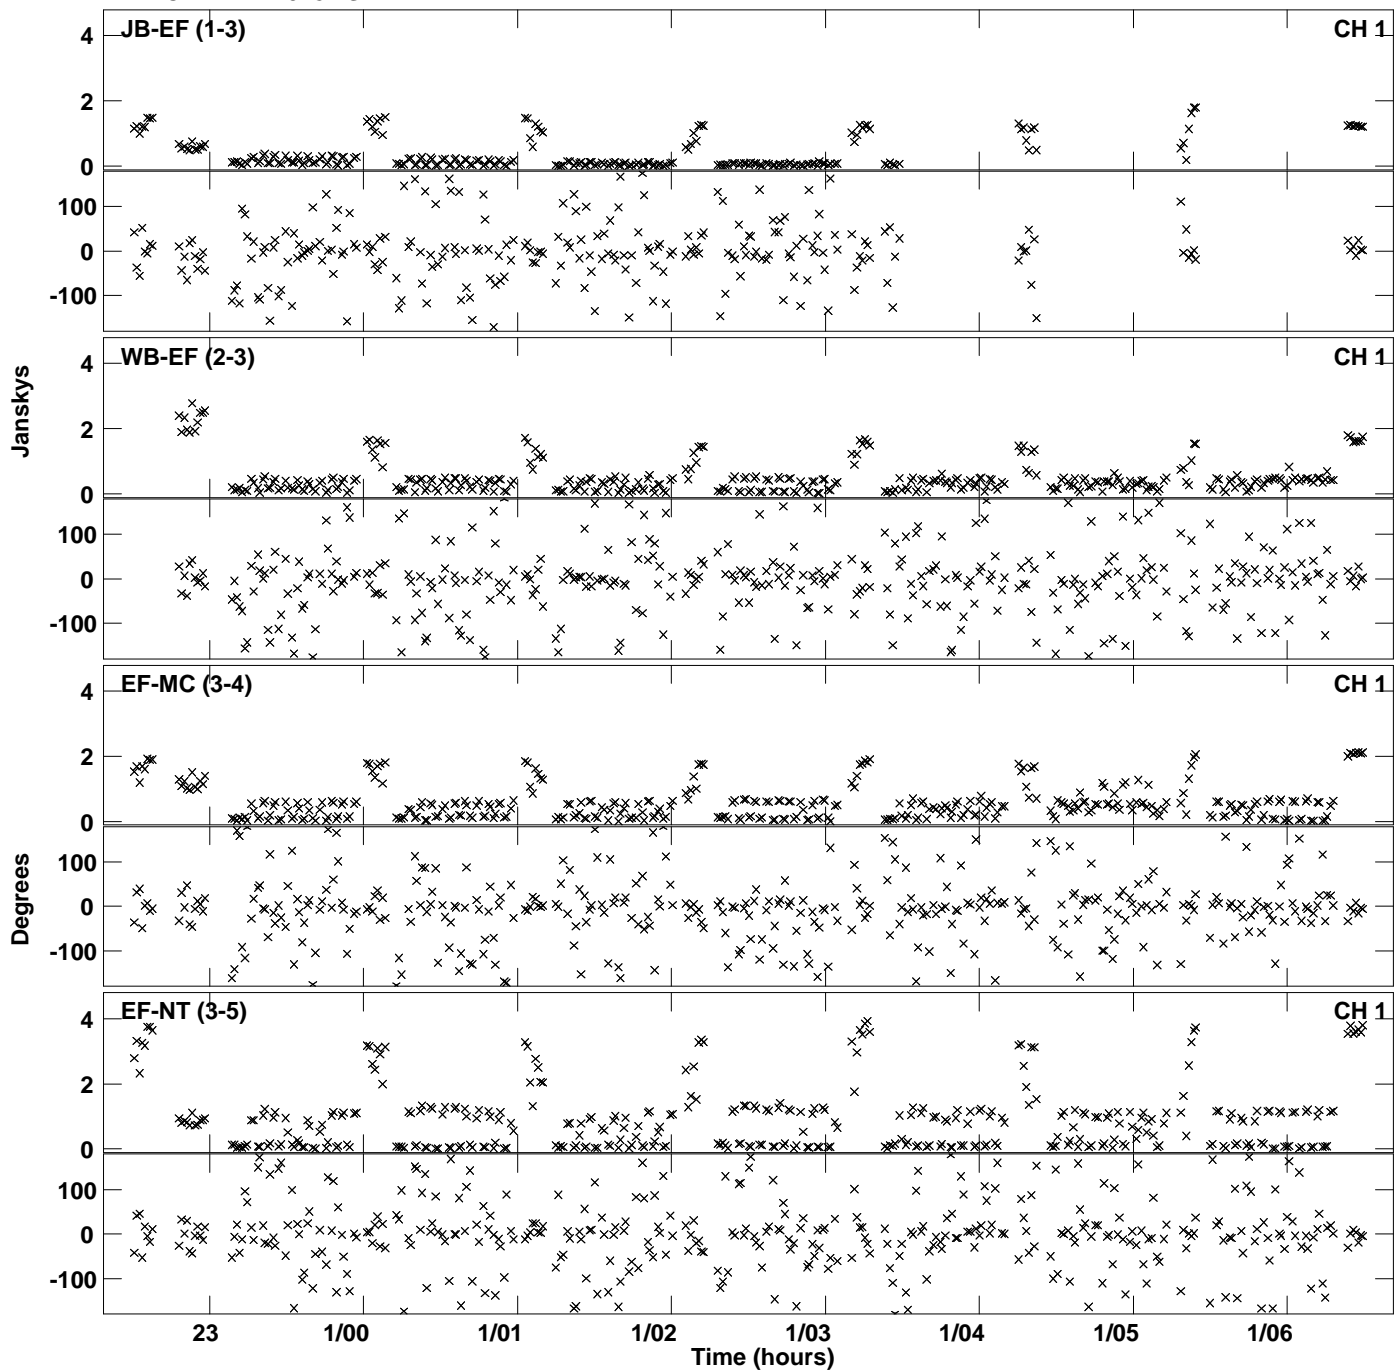

Plot file version 1 created 18-JAN-2018 15:06:52
Amplitude andPhase vs Time for EG073C 3.UVDATA.1 Vect aver. CL # 3
IF 1 CHAN 1 - 2048 STK LL

Plot file version 2 created 18-JAN-2018 15:06:52
Amplitude andPhase vs Time for EG073C 3.UVDATA.1 Vect aver. CL # 3
IF 1 CHAN 1 - 2048 STK LL

Plot file version 3 created 18-JAN-2018 15:12:02
Amplitude andPhase vs Time for EG073C 3.UVDATA.1 Vect aver. CL # 3
IF 1 CHAN 1 - 2048 STK RR

Plot file version 4 created 18-JAN-2018 15:12:02
Amplitude andPhase vs Time for EG073C 3.UVDATA.1 Vect aver. CL # 3
IF 1 CHAN 1 - 2048 STK RR