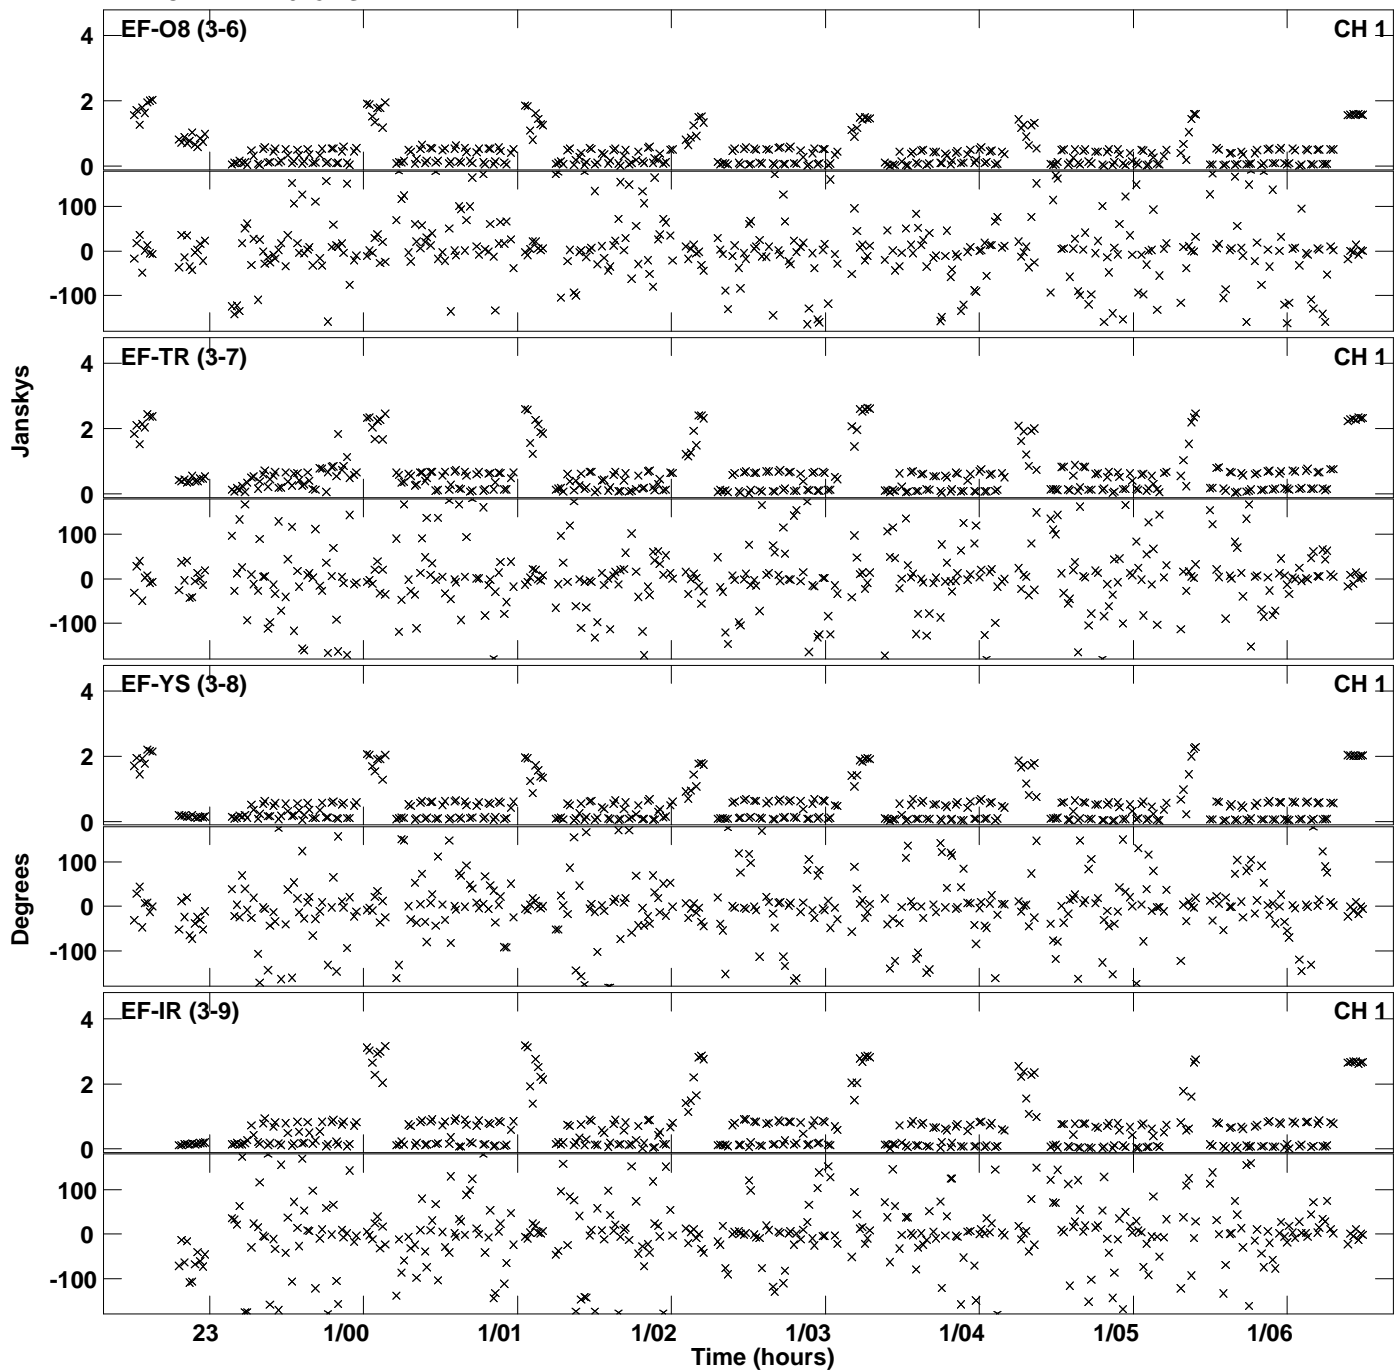

Plot file version 1 created 18-JAN-2018 15:06:52
Amplitude andPhase vs Time for EG073C 3.UVDATA.1 Vect aver. CL # 3
IF 1 CHAN 1 - 2048 STK LL

Plot file version 2 created 18-JAN-2018 15:06:52
Amplitude andPhase vs Time for EG073C 3.UVDATA.1 Vect aver. CL # 3
IF 1 CHAN 1 - 2048 STK LL

Plot file version 3 created 18-JAN-2018 15:12:02
Amplitude andPhase vs Time for EG073C 3.UVDATA.1 Vect aver. CL # 3
IF 1 CHAN 1 - 2048 STK RR

Plot file version 4 created 18-JAN-2018 15:12:02
Amplitude andPhase vs Time for EG073C 3.UVDATA.1 Vect aver. CL # 3
IF 1 CHAN 1 - 2048 STK RR