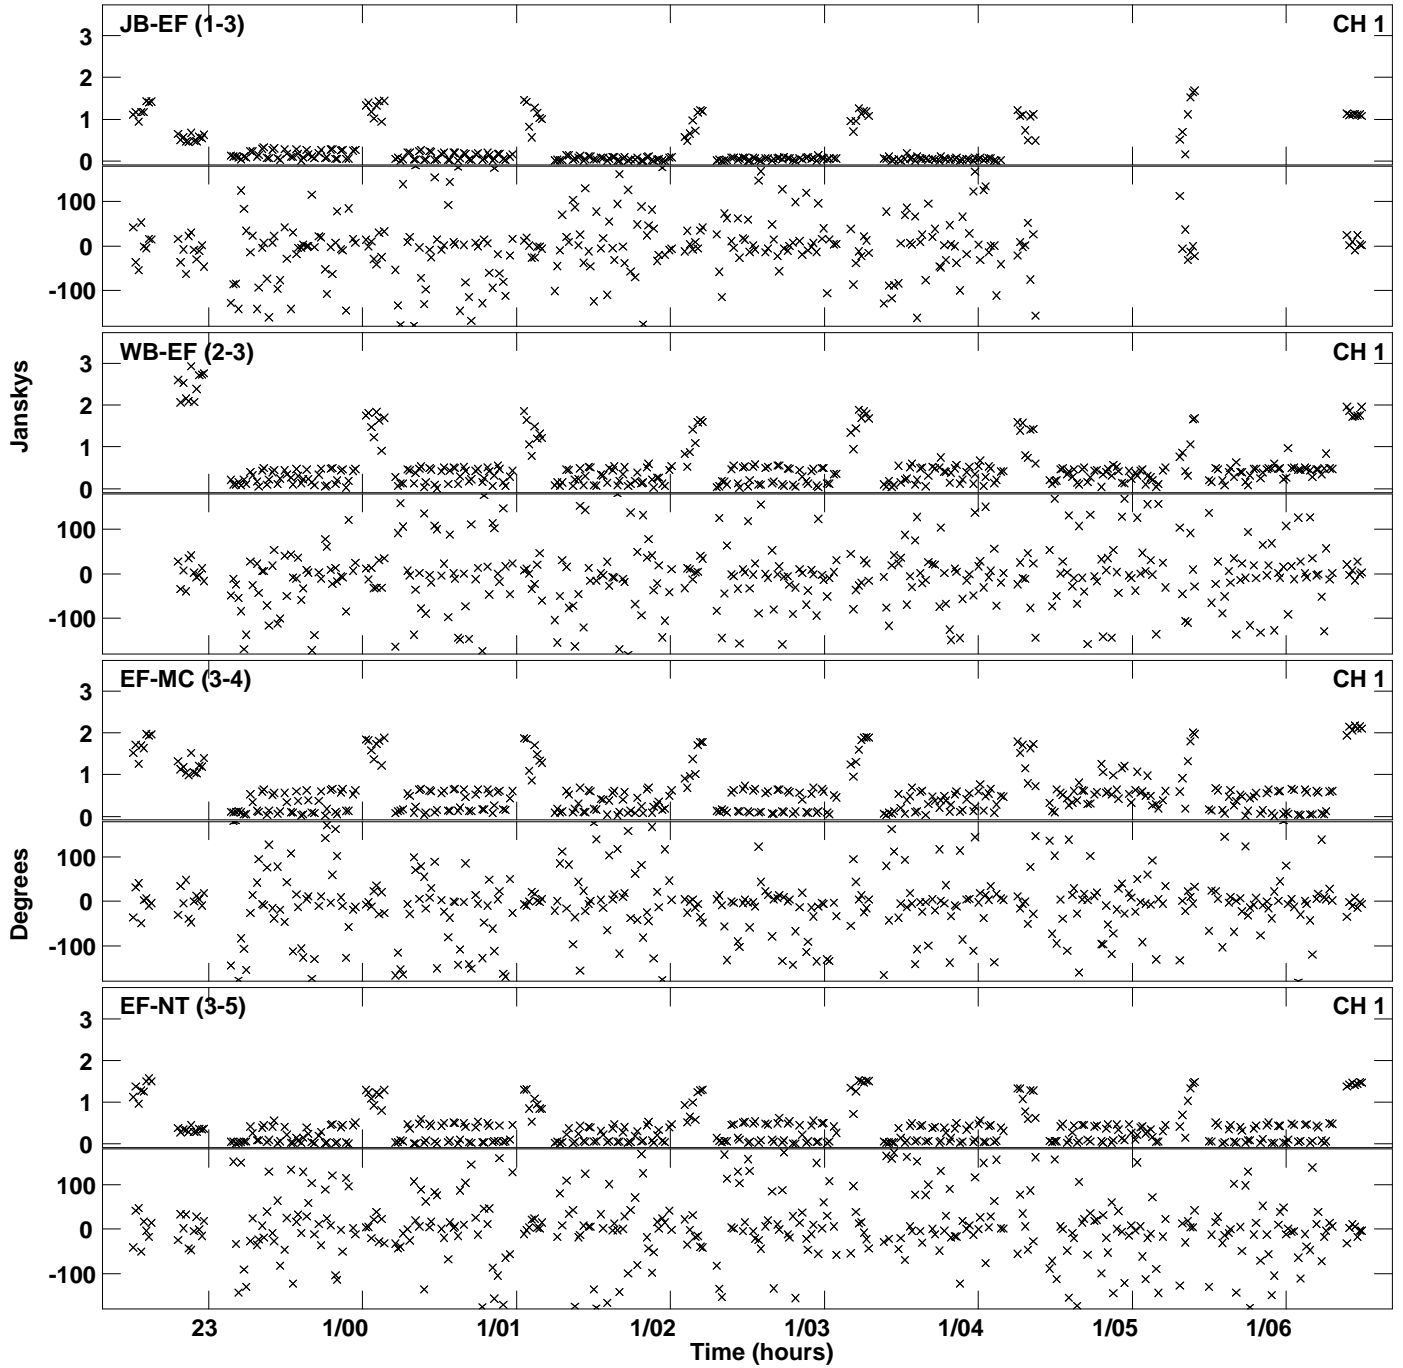

Plot file version 1 created 18-JAN-2018 15:06:52
Amplitude andPhase vs Time for EG073C 3.UVDATA.1 Vect aver. CL # 3
IF 1 CHAN 1 - 2048 STK LL

Plot file version 2 created 18-JAN-2018 15:06:52
Amplitude andPhase vs Time for EG073C 3.UVDATA.1 Vect aver. CL # 3
IF 1 CHAN 1 - 2048 STK LL

Plot file version 3 created 18-JAN-2018 15:12:02
Amplitude andPhase vs Time for EG073C 3.UVDATA.1 Vect aver. CL # 3
IF 1 CHAN 1 - 2048 STK RR

Plot file version 4 created 18-JAN-2018 15:12:02
Amplitude andPhase vs Time for EG073C 3.UVDATA.1 Vect aver. CL # 3
IF 1 CHAN 1 - 2048 STK RR