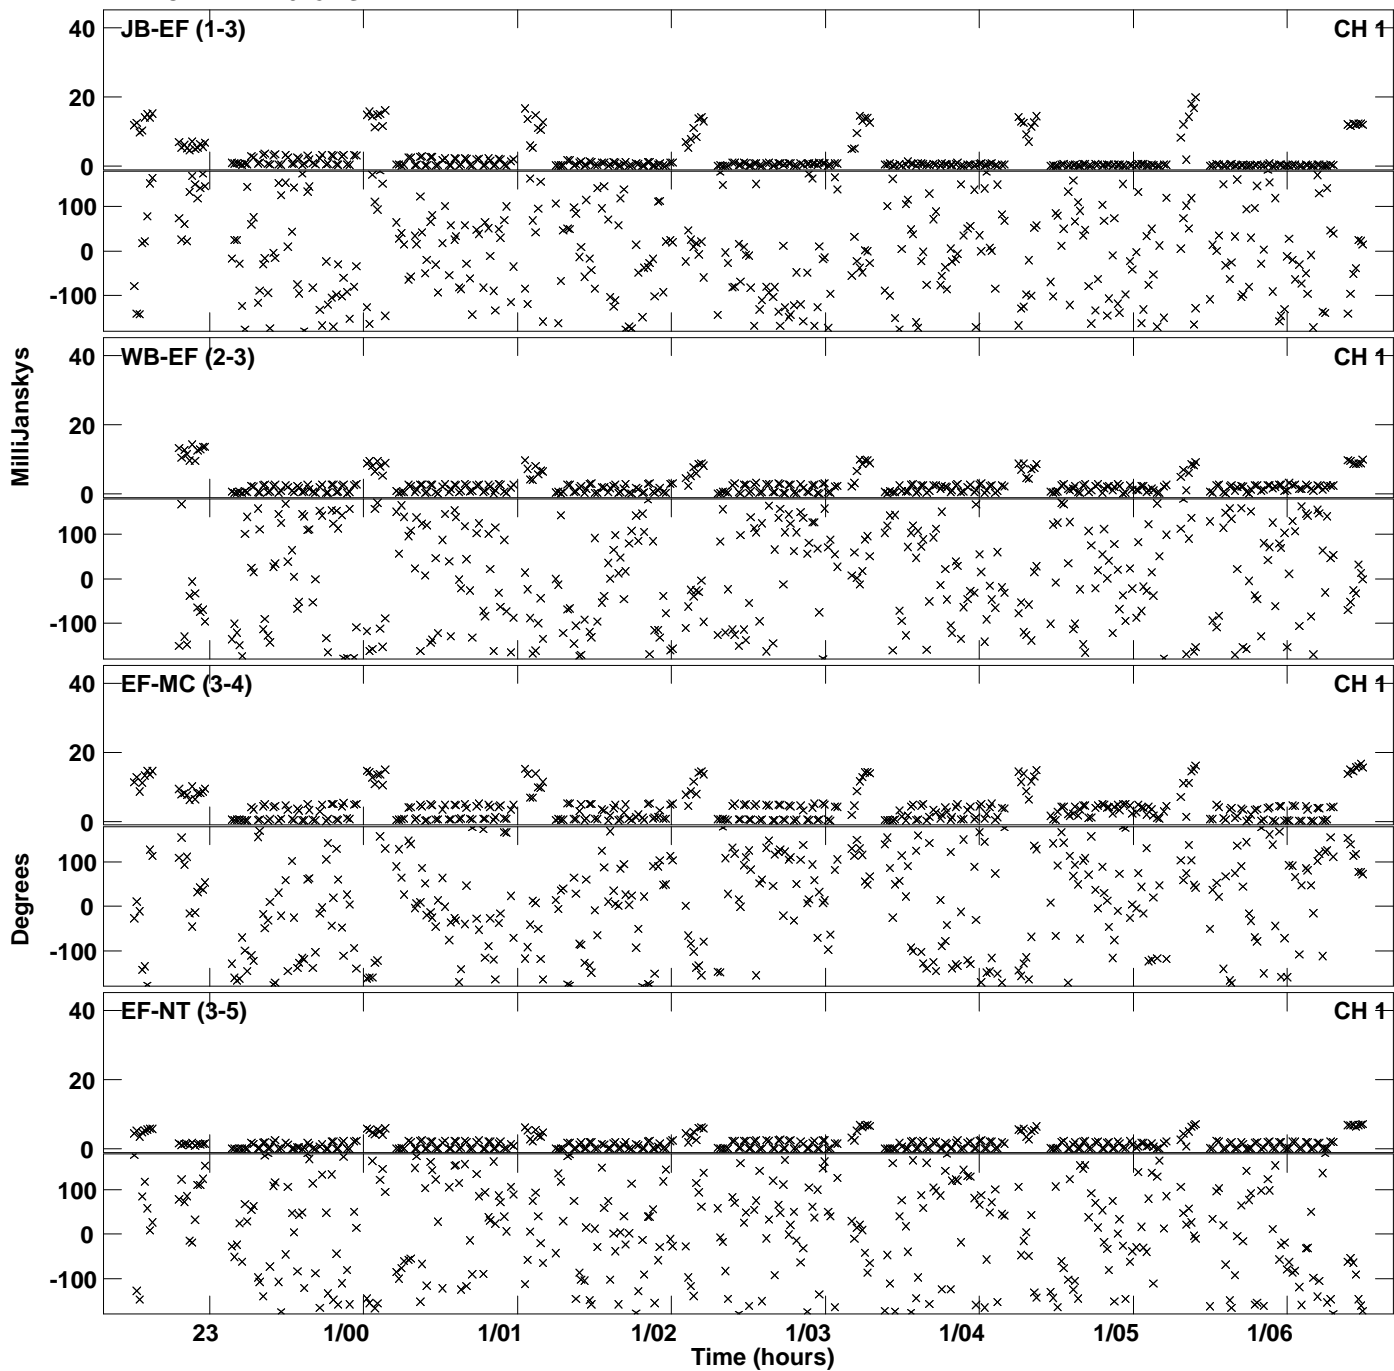

Plot file version 1 created 18-JAN-2018 13:13:35
Amplitude andPhase vs Time for EG073C 3.UVDATA.1 Vect aver.
IF 1 CHAN 1 - 2048 STK LL

Plot file version 2 created 18-JAN-2018 13:13:35
Amplitude andPhase vs Time for EG073C 3.UVDATA.1 Vect aver.
IF 1 CHAN 1 - 2048 STK LL

Plot file version 3 created 18-JAN-2018 13:17:45
Amplitude andPhase vs Time for EG073C 3.UVDATA.1 Vect aver.
IF 1 CHAN 1 - 2048 STK RR

Plot file version 4 created 18-JAN-2018 13:17:45
Amplitude andPhase vs Time for EG073C 3.UVDATA.1 Vect aver.
IF 1 CHAN 1 - 2048 STK RR