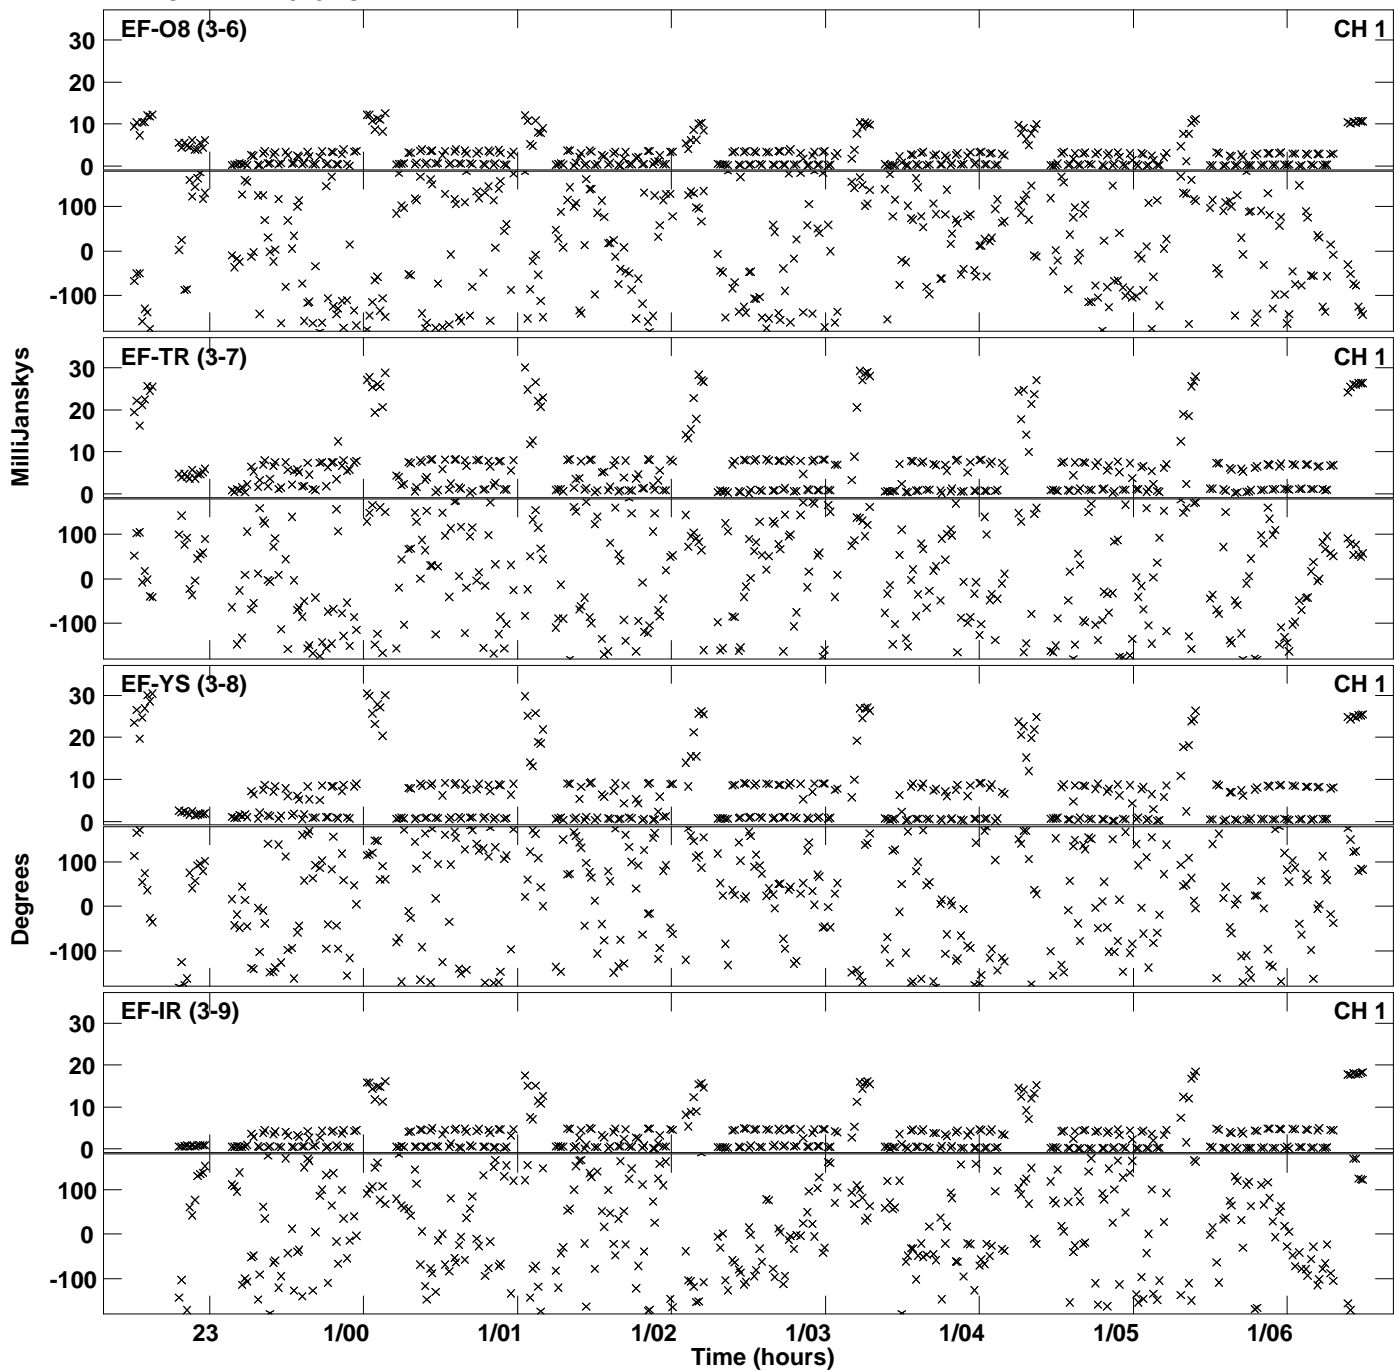

Plot file version 1 created 18-JAN-2018 13:13:35
Amplitude andPhase vs Time for EG073C 3.UVDATA.1 Vect aver.
IF 1 CHAN 1 - 2048 STK LL

Plot file version 2 created 18-JAN-2018 13:13:35
Amplitude andPhase vs Time for EG073C 3.UVDATA.1 Vect aver.
IF 1 CHAN 1 - 2048 STK LL

Plot file version 3 created 18-JAN-2018 13:17:45
Amplitude andPhase vs Time for EG073C 3.UVDATA.1 Vect aver.
IF 1 CHAN 1 - 2048 STK RR

Plot file version 4 created 18-JAN-2018 13:17:45
Amplitude andPhase vs Time for EG073C 3.UVDATA.1 Vect aver.
IF 1 CHAN 1 - 2048 STK RR