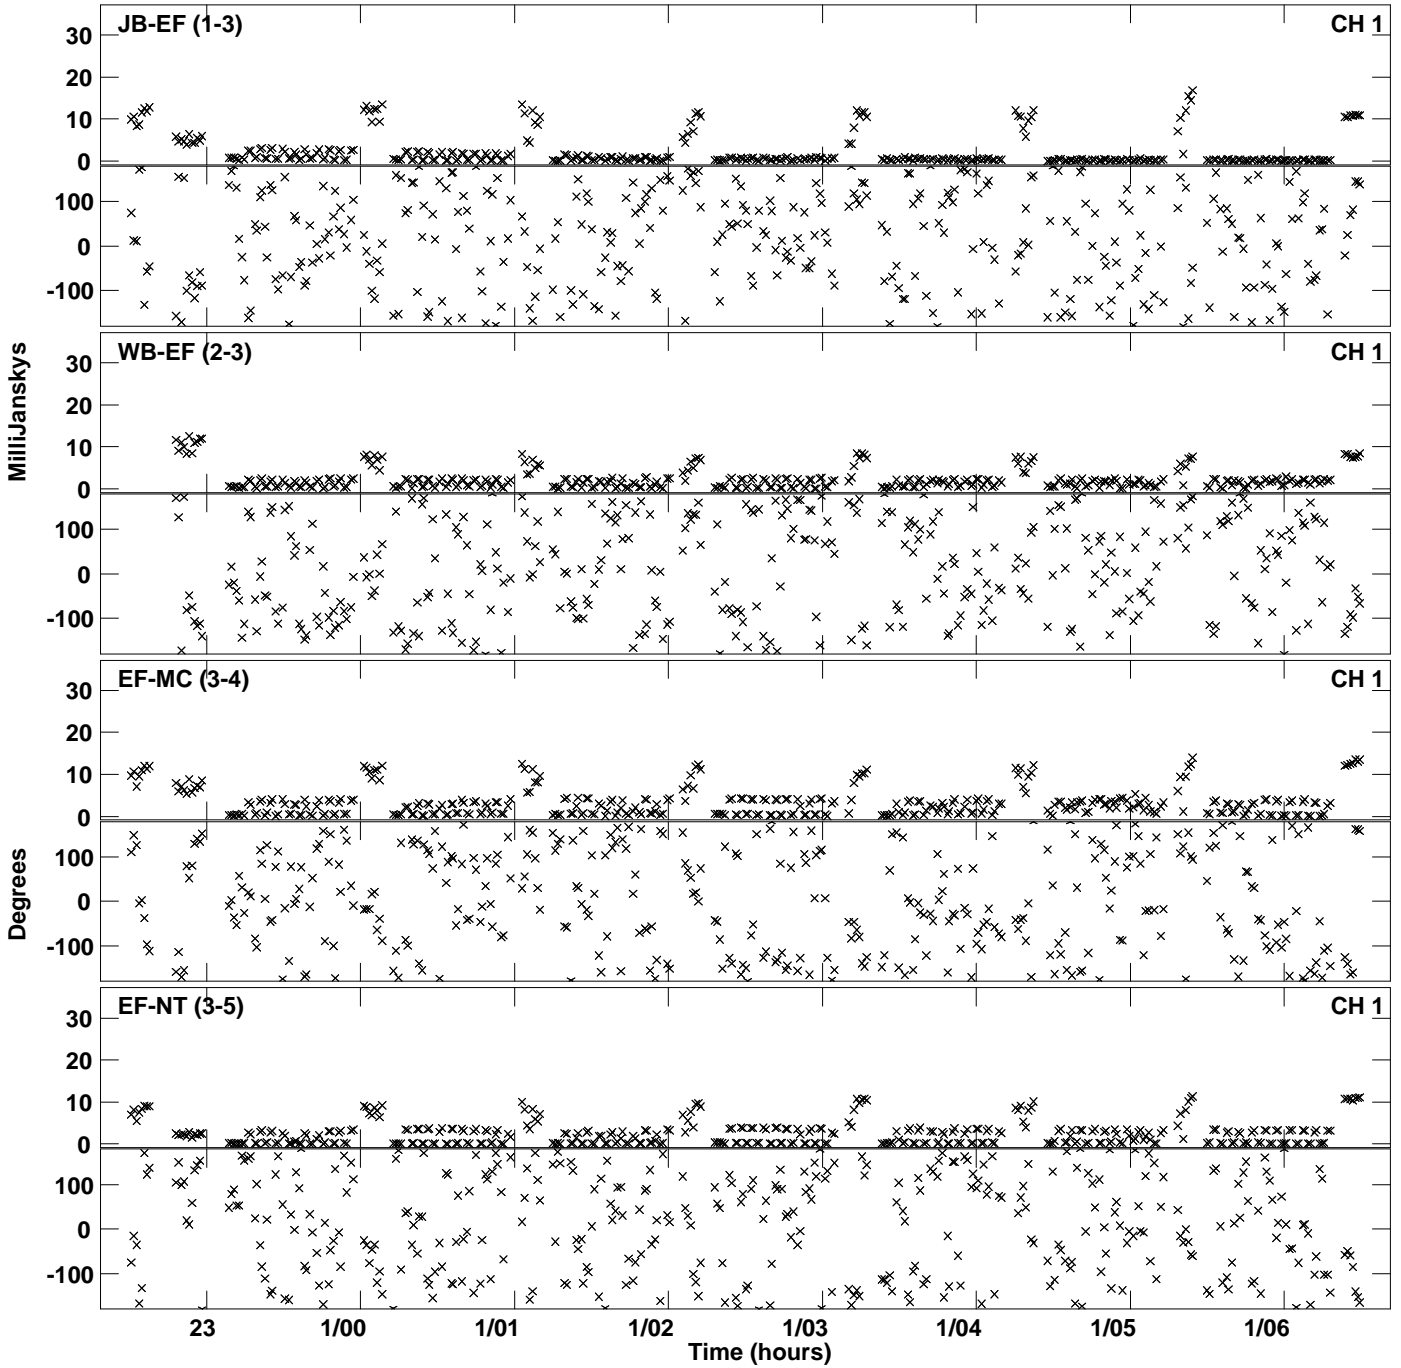

Plot file version 1 created 18-JAN-2018 13:13:35
Amplitude andPhase vs Time for EG073C 3.UVDATA.1 Vect aver.
IF 1 CHAN 1 - 2048 STK LL

Plot file version 2 created 18-JAN-2018 13:13:35
Amplitude andPhase vs Time for EG073C 3.UVDATA.1 Vect aver.
IF 1 CHAN 1 - 2048 STK LL

Plot file version 3 created 18-JAN-2018 13:17:45
Amplitude andPhase vs Time for EG073C 3.UVDATA.1 Vect aver.
IF 1 CHAN 1 - 2048 STK RR

Plot file version 4 created 18-JAN-2018 13:17:45
Amplitude andPhase vs Time for EG073C 3.UVDATA.1 Vect aver.
IF 1 CHAN 1 - 2048 STK RR