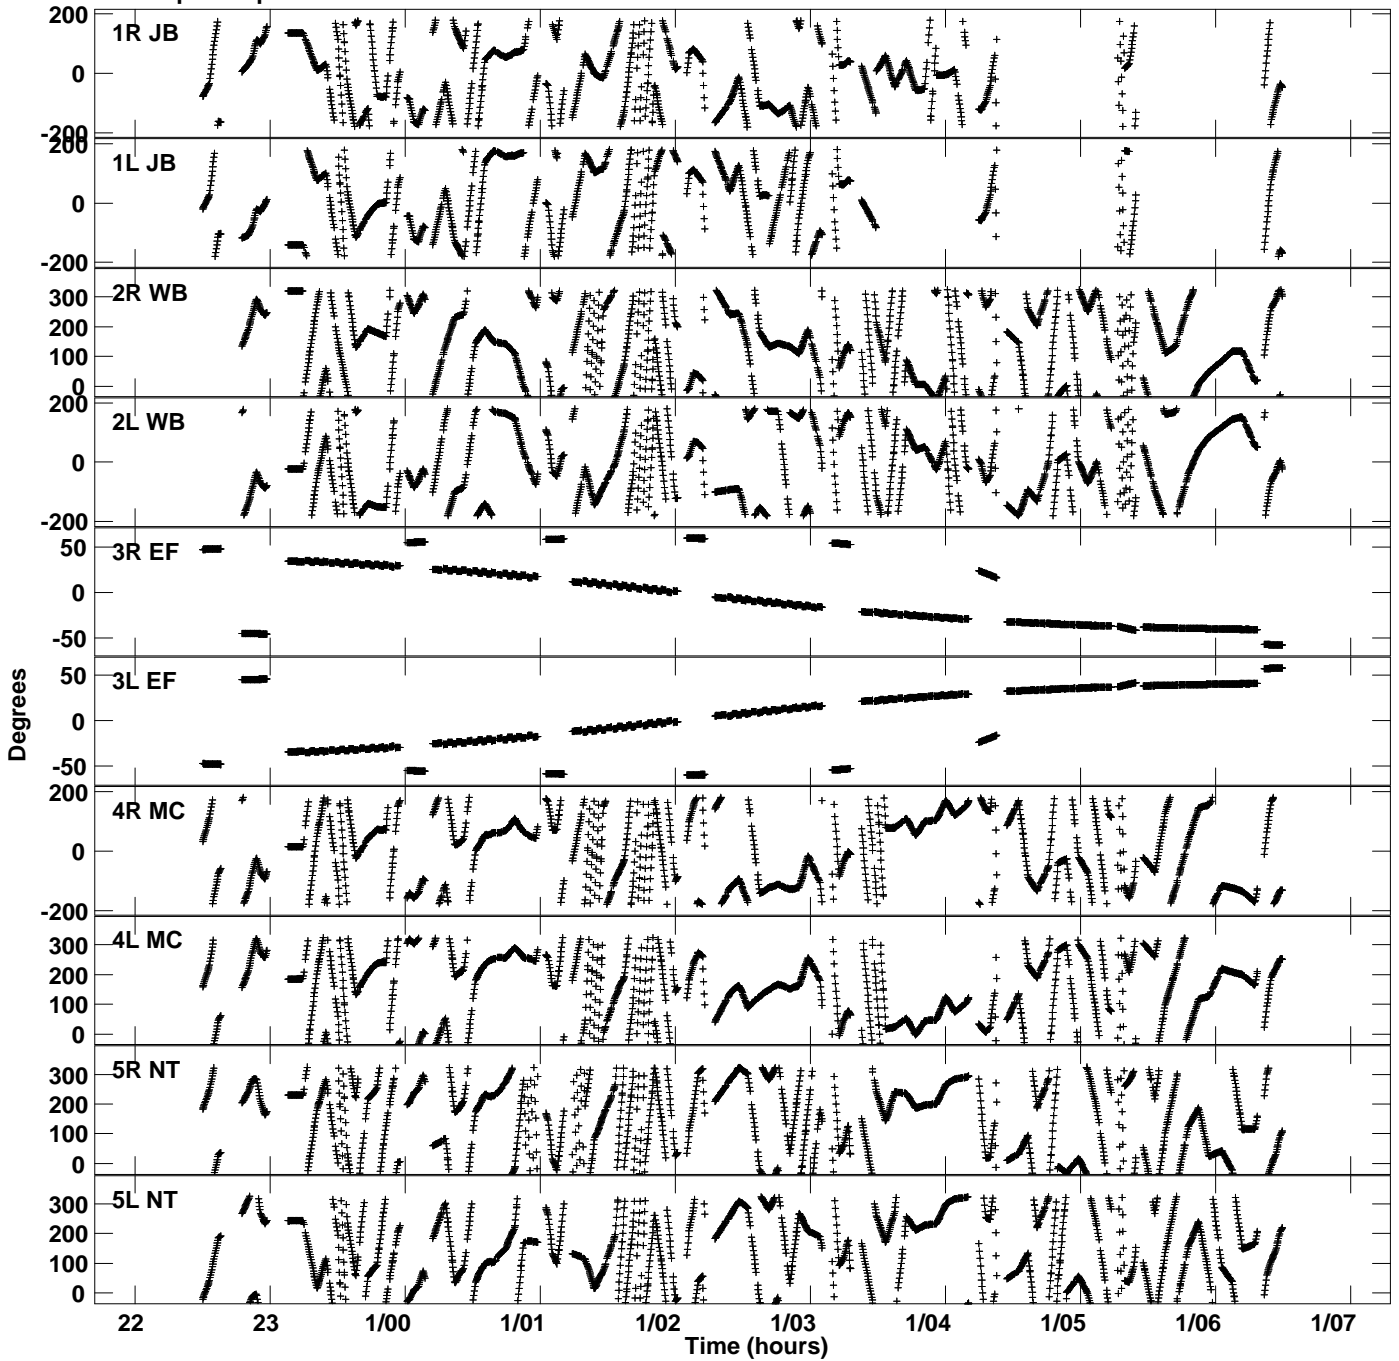

Plot file version 1 created 18-JAN-2018 18:02:07  
Gain phs vs UTC time for EG073C\_4.UVDATA.1  
CL 3 Rpol & Lpol IF 1

Plot file version 2 created 18-JAN-2018 18:02:07  
Gain phs vs UTC time for EG073C\_4.UVDATA.1  
CL 3 Rpol & Lpol IF 1