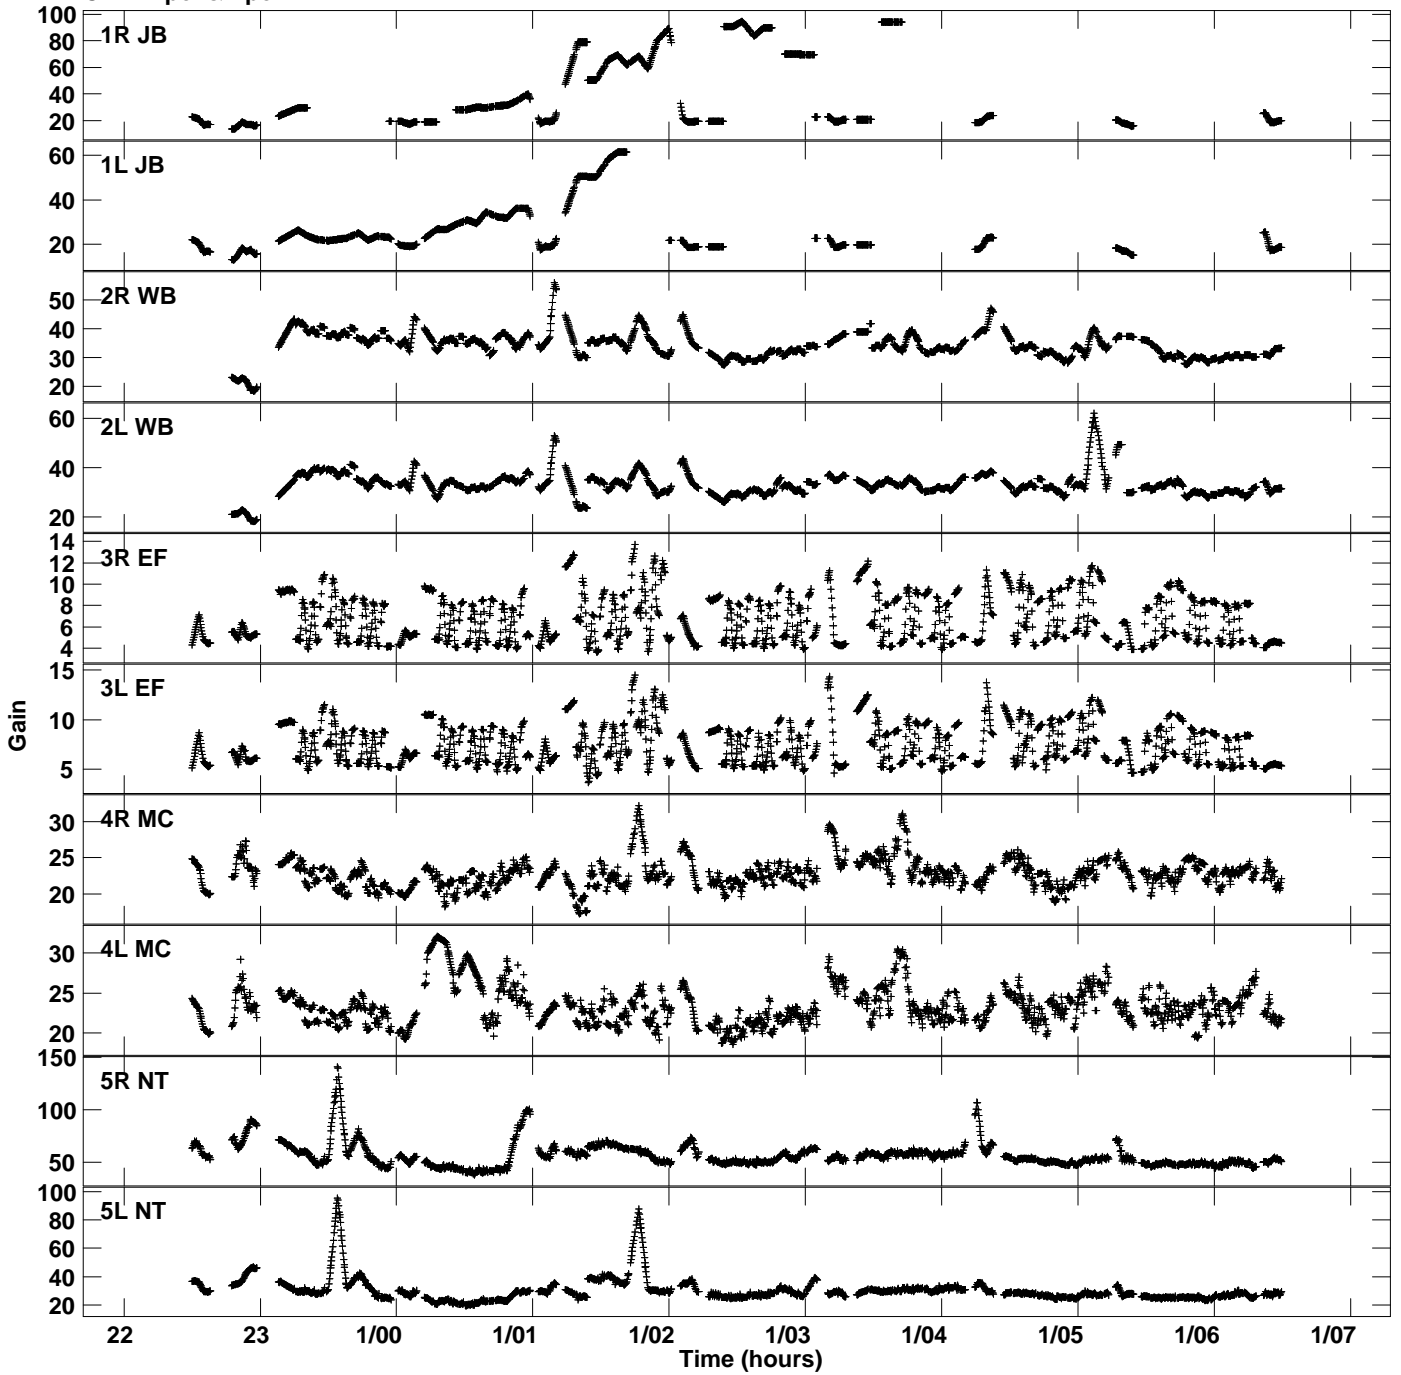

Plot file version 1 created 18-JAN-2018 18:25:44
Gain amp vs UTC time for EG073C_4.TMP.1
CL 4 Rpol & Lpol IF 1

Plot file version 2 created 18-JAN-2018 18:25:44
Gain amp vs UTC time for EG073C_4.TMP.1
CL 4 Rpol & Lpol IF 1