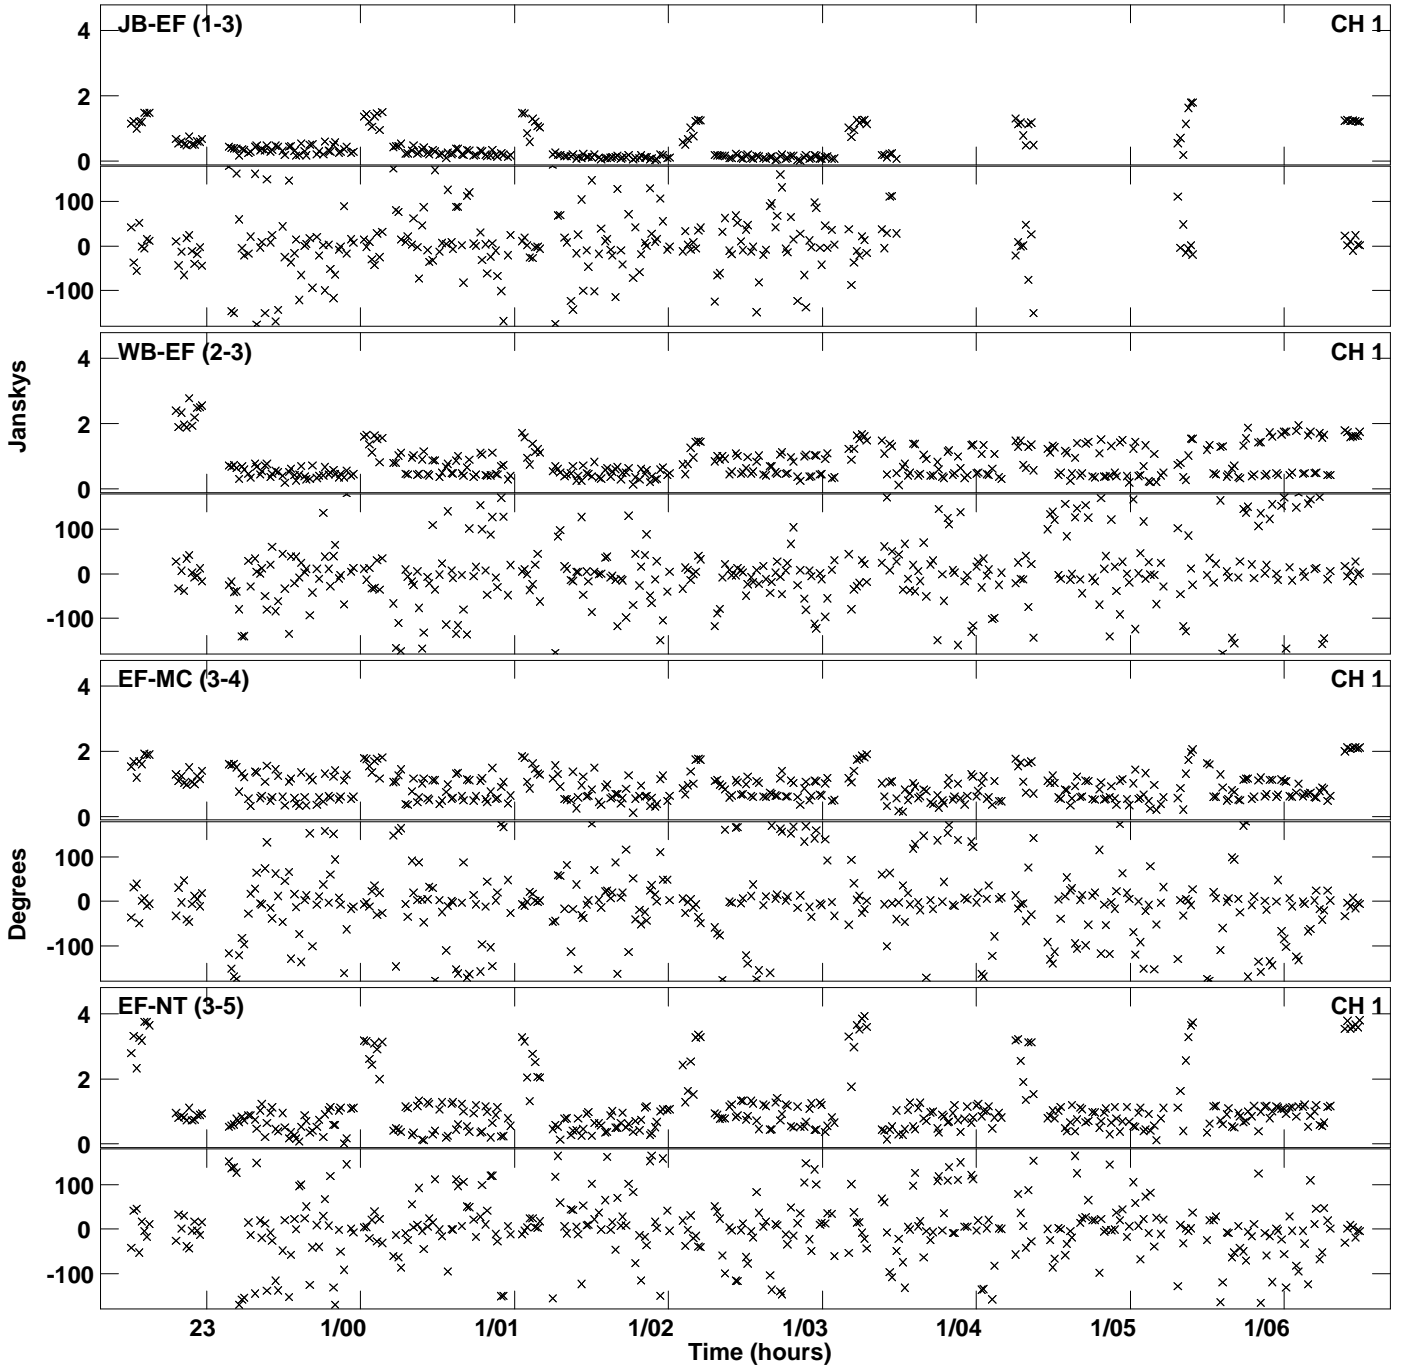

Plot file version 1 created 18-JAN-2018 18:12:19
Amplitude andPhase vs Time for EG073C 4.UVDATA.1 Vect aver. CL # 3
IF 1 CHAN 1 - 2048 STK LL

PLot file version 2 created 18-JAN-2018 18:12:19
Amplitude andPhase vs Time for EG073C 4.UVDATA.1 Vect aver. CL # 3
IF 1 CHAN 1 - 2048 STK LL

Plot file version 3 created 18-JAN-2018 18:17:56
Amplitude andPhase vs Time for EG073C 4.UVDATA.1 Vect aver. CL # 3
IF 1 CHAN 1 - 2048 STK RR

Plot file version 4 created 18-JAN-2018 18:17:56
Amplitude andPhase vs Time for EG073C 4.UVDATA.1 Vect aver. CL # 3
IF 1 CHAN 1 - 2048 STK RR