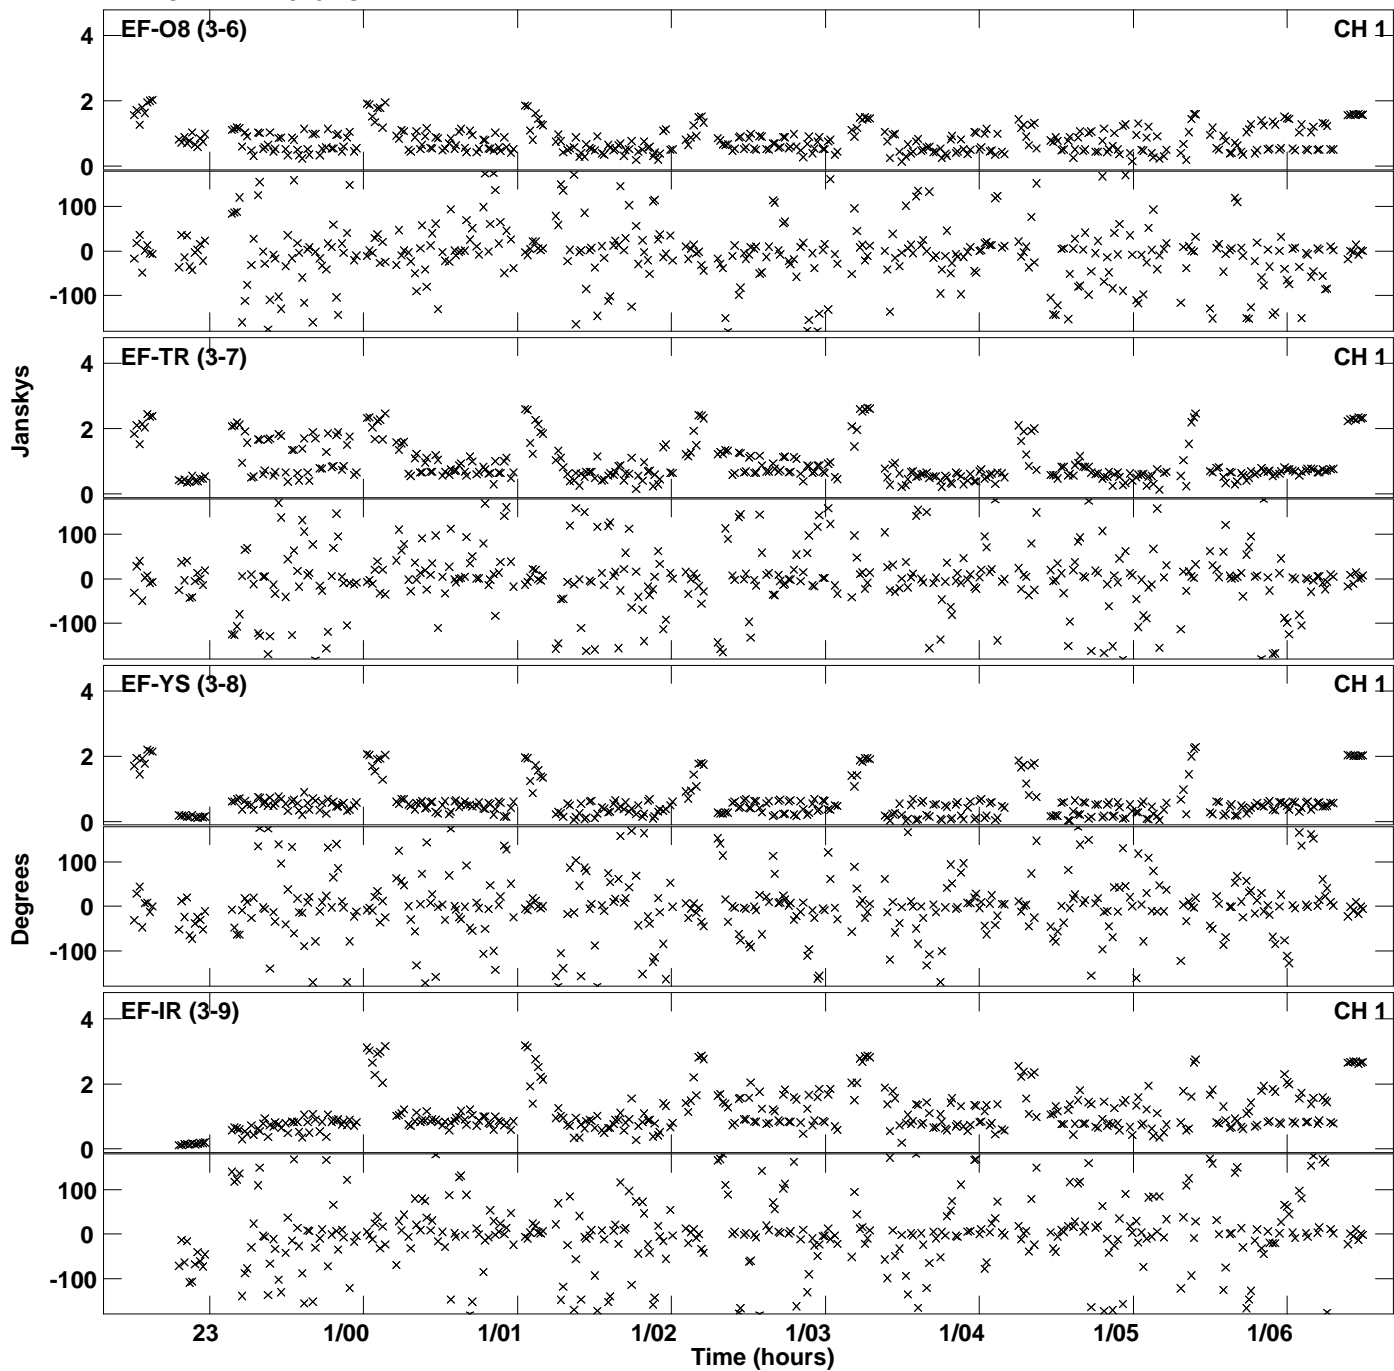

Plot file version 1 created 18-JAN-2018 18:12:19
Amplitude andPhase vs Time for EG073C 4.UVDATA.1 Vect aver. CL # 3
IF 1 CHAN 1 - 2048 STK LL

PLot file version 2 created 18-JAN-2018 18:12:19
Amplitude andPhase vs Time for EG073C 4.UVDATA.1 Vect aver. CL # 3
IF 1 CHAN 1 - 2048 STK LL

Plot file version 3 created 18-JAN-2018 18:17:56
Amplitude andPhase vs Time for EG073C 4.UVDATA.1 Vect aver. CL # 3
IF 1 CHAN 1 - 2048 STK RR

Plot file version 4 created 18-JAN-2018 18:17:56
Amplitude andPhase vs Time for EG073C 4.UVDATA.1 Vect aver. CL # 3
IF 1 CHAN 1 - 2048 STK RR