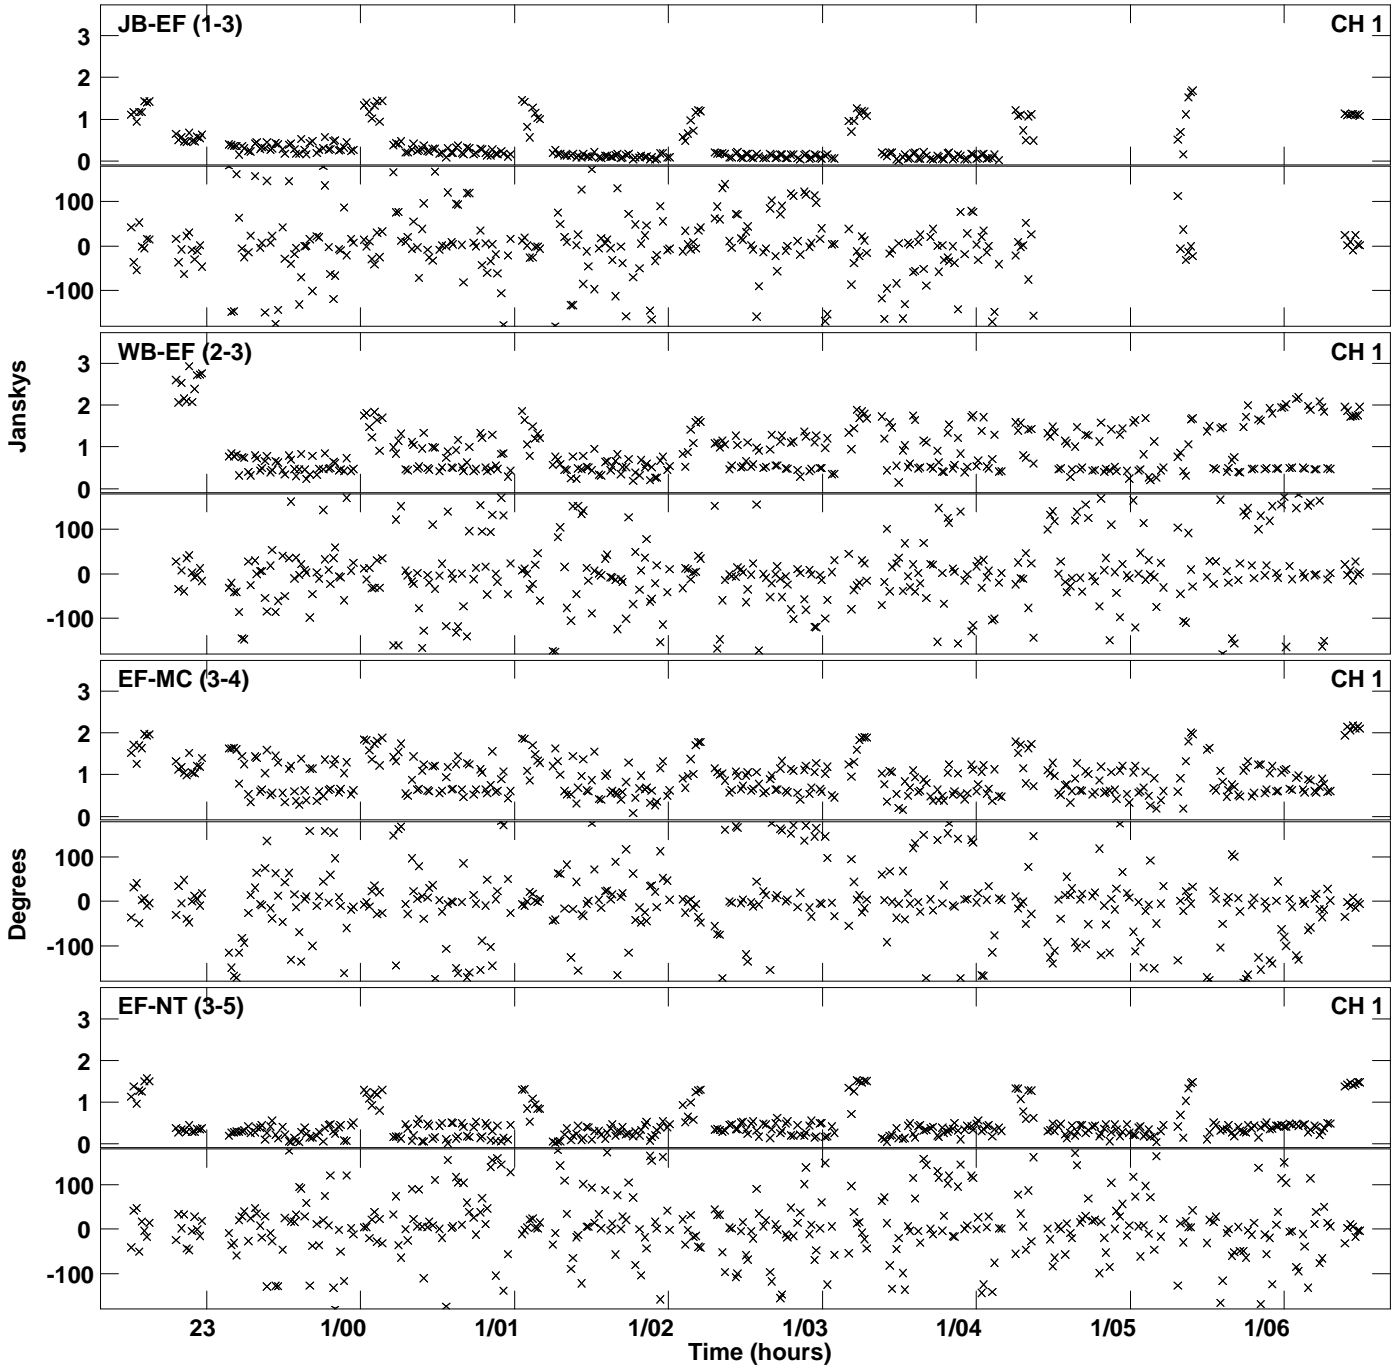

Plot file version 1 created 18-JAN-2018 18:12:19
Amplitude andPhase vs Time for EG073C 4.UVDATA.1 Vect aver. CL # 3
IF 1 CHAN 1 - 2048 STK LL

PLot file version 2 created 18-JAN-2018 18:12:19
Amplitude andPhase vs Time for EG073C 4.UVDATA.1 Vect aver. CL # 3
IF 1 CHAN 1 - 2048 STK LL

Plot file version 3 created 18-JAN-2018 18:17:56
Amplitude andPhase vs Time for EG073C 4.UVDATA.1 Vect aver. CL # 3
IF 1 CHAN 1 - 2048 STK RR

Plot file version 4 created 18-JAN-2018 18:17:56
Amplitude andPhase vs Time for EG073C 4.UVDATA.1 Vect aver. CL # 3
IF 1 CHAN 1 - 2048 STK RR