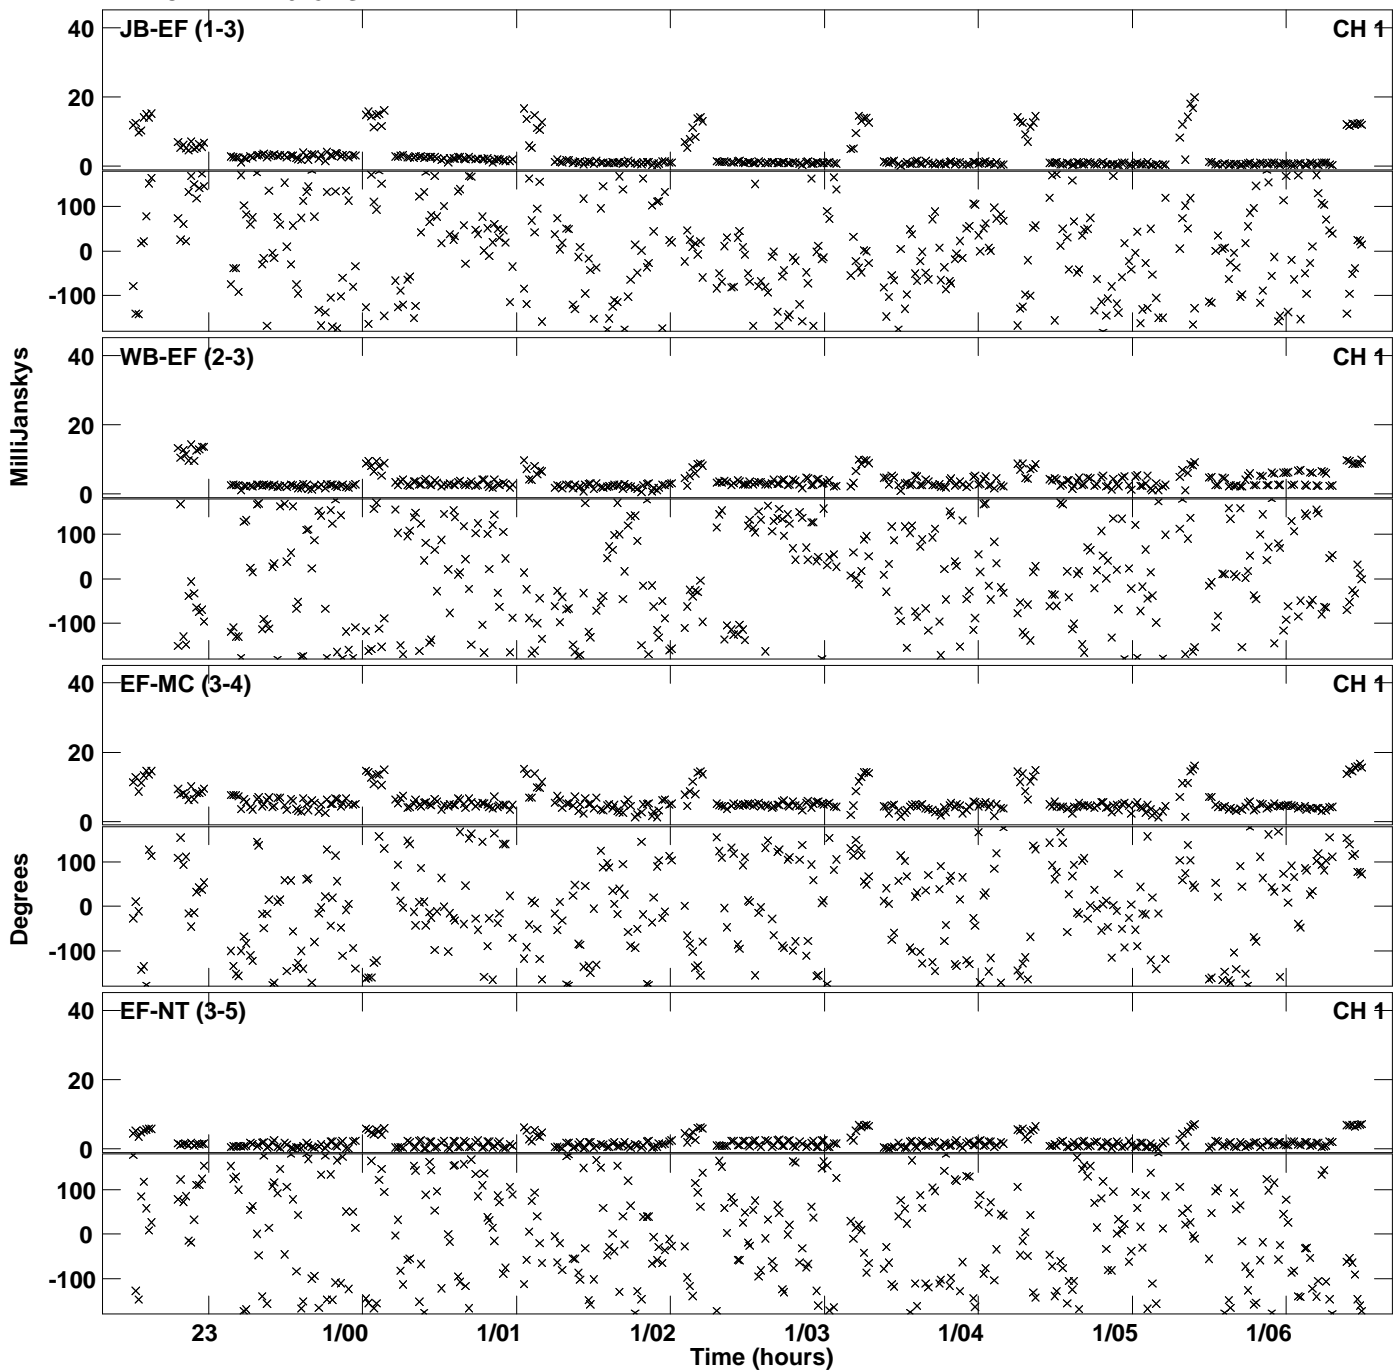

PLot file version 1 created 18-JAN-2018 17:41:30
Amplitude andPhase vs Time for EG073C 4.UVDATA.1 Vect aver.
IF 1 CHAN 1 - 2048 STK LL

Plot file version 2 created 18-JAN-2018 17:41:30
Amplitude andPhase vs Time for EG073C 4.UVDATA.1 Vect aver.
IF 1 CHAN 1 - 2048 STK LL

PLot file version 3 created 18-JAN-2018 17:46:09
Amplitude andPhase vs Time for EG073C 4.UVDATA.1 Vect aver.
IF 1 CHAN 1 - 2048 STK RR

Plot file version 4 created 18-JAN-2018 17:46:09
Amplitude andPhase vs Time for EG073C 4.UVDATA.1 Vect aver.
IF 1 CHAN 1 - 2048 STK RR