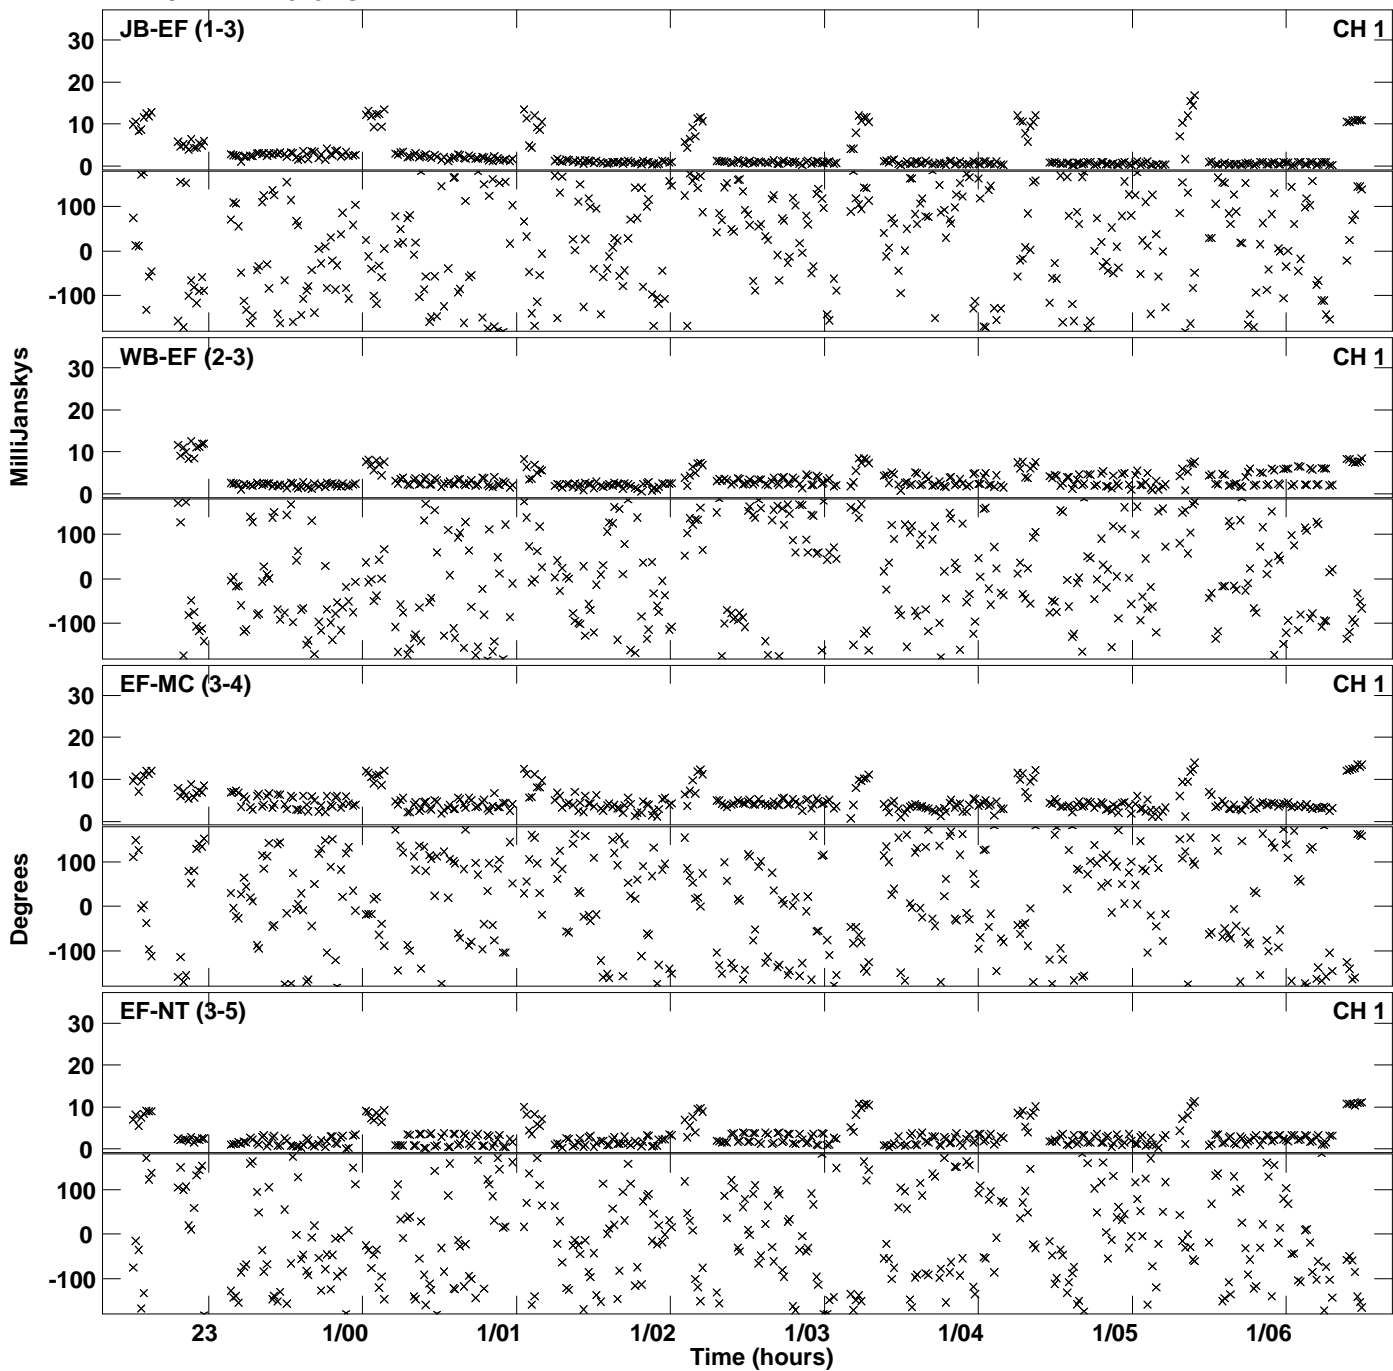

PLot file version 1 created 18-JAN-2018 17:41:30
Amplitude andPhase vs Time for EG073C 4.UVDATA.1 Vect aver.
IF 1 CHAN 1 - 2048 STK LL

Plot file version 2 created 18-JAN-2018 17:41:30
Amplitude andPhase vs Time for EG073C 4.UVDATA.1 Vect aver.
IF 1 CHAN 1 - 2048 STK LL

PLot file version 3 created 18-JAN-2018 17:46:09
Amplitude andPhase vs Time for EG073C 4.UVDATA.1 Vect aver.
IF 1 CHAN 1 - 2048 STK RR

Plot file version 4 created 18-JAN-2018 17:46:09
Amplitude andPhase vs Time for EG073C 4.UVDATA.1 Vect aver.
IF 1 CHAN 1 - 2048 STK RR