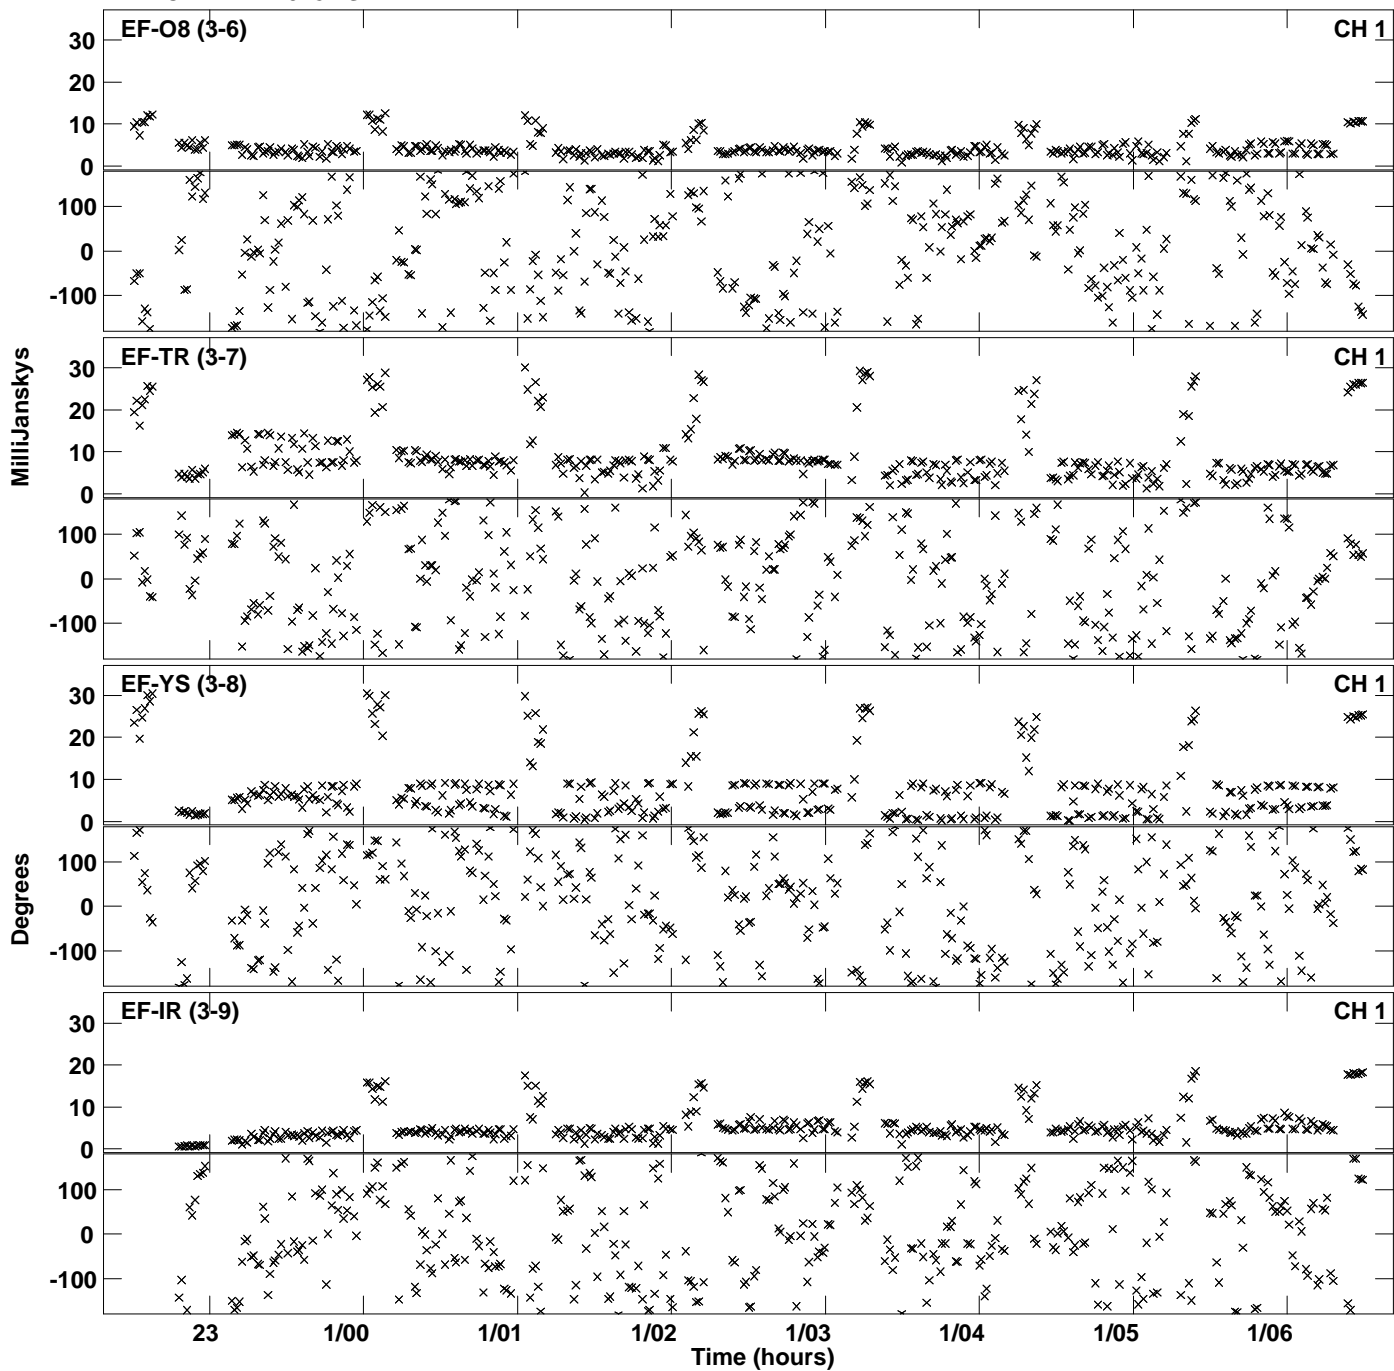

PLot file version 1 created 18-JAN-2018 17:41:30
Amplitude andPhase vs Time for EG073C 4.UVDATA.1 Vect aver.
IF 1 CHAN 1 - 2048 STK LL

Plot file version 2 created 18-JAN-2018 17:41:30
Amplitude andPhase vs Time for EG073C 4.UVDATA.1 Vect aver.
IF 1 CHAN 1 - 2048 STK LL

PLot file version 3 created 18-JAN-2018 17:46:09
Amplitude andPhase vs Time for EG073C 4.UVDATA.1 Vect aver.
IF 1 CHAN 1 - 2048 STK RR

Plot file version 4 created 18-JAN-2018 17:46:09
Amplitude andPhase vs Time for EG073C 4.UVDATA.1 Vect aver.
IF 1 CHAN 1 - 2048 STK RR