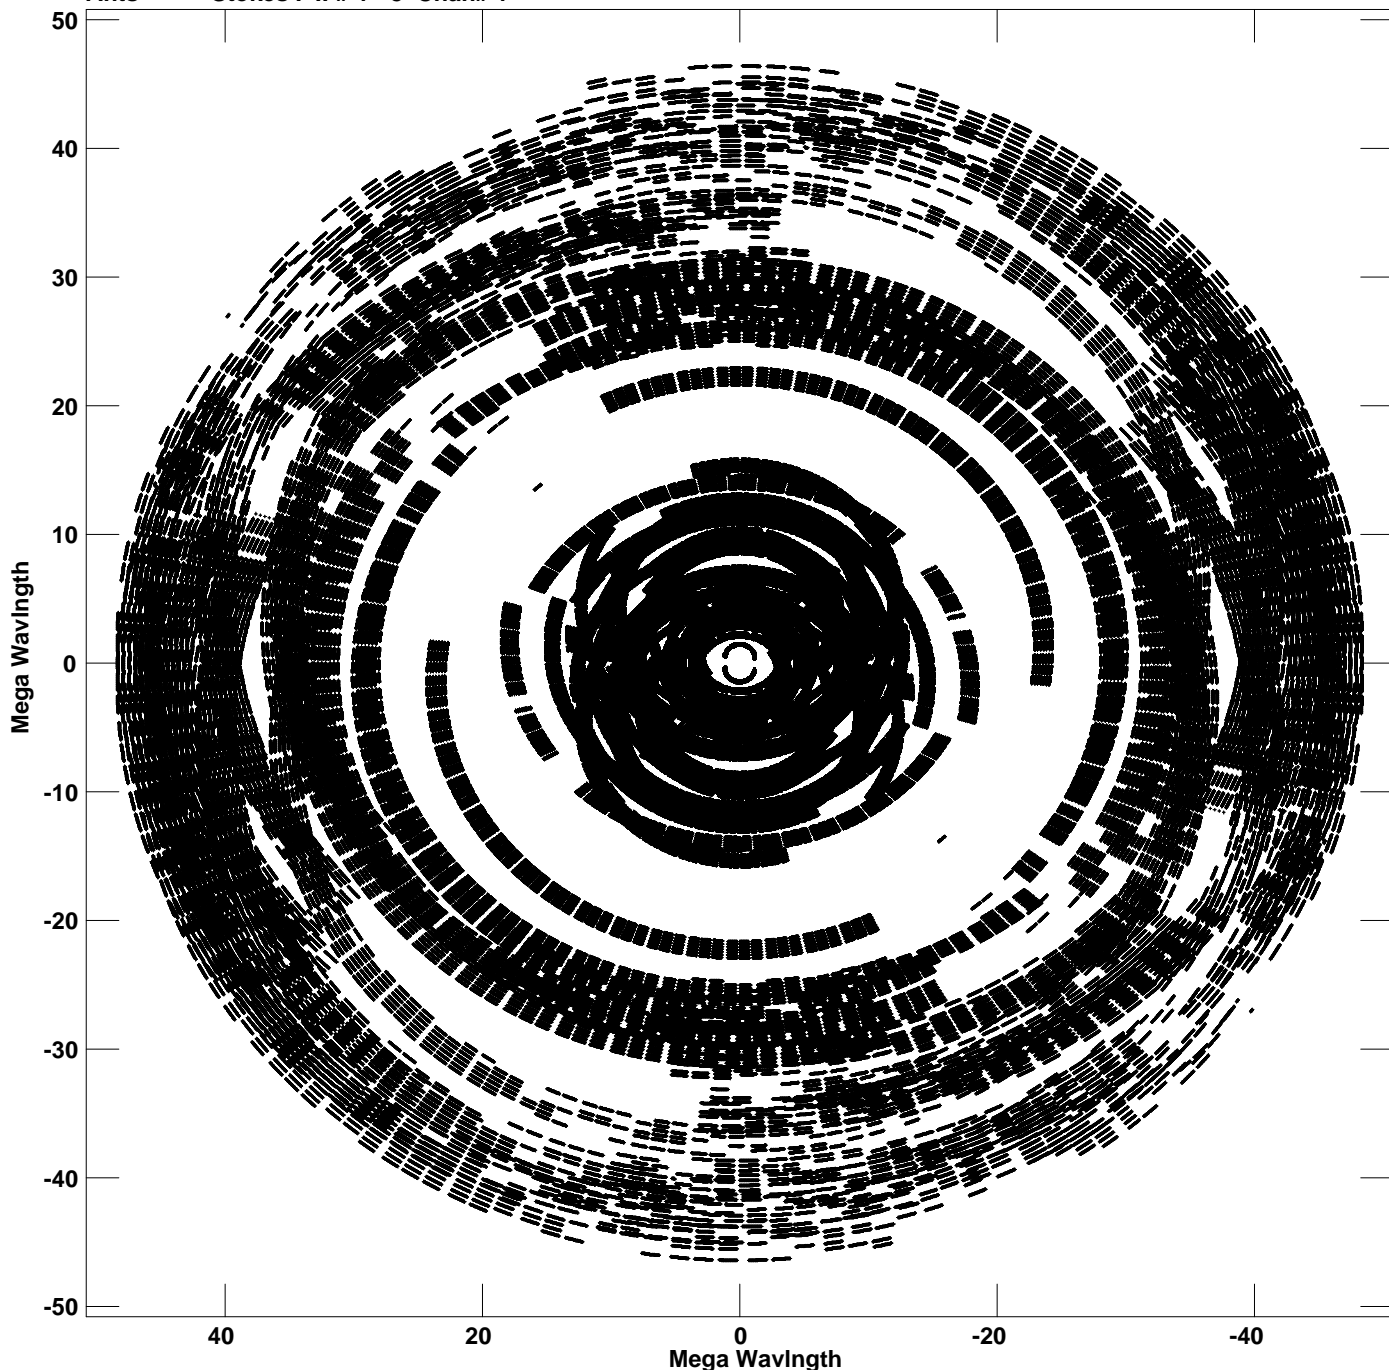

Plot file version 1 created 18-MAY-2015 15:49:29  
V vs U for HDFC0155.MULTI.1 Source:HDFC0155  
Ants \* - \* Stokes I IF# 1 - 8 Chan# 1

Freq = 1.6027 GHz, Bw = 16.000 MHz