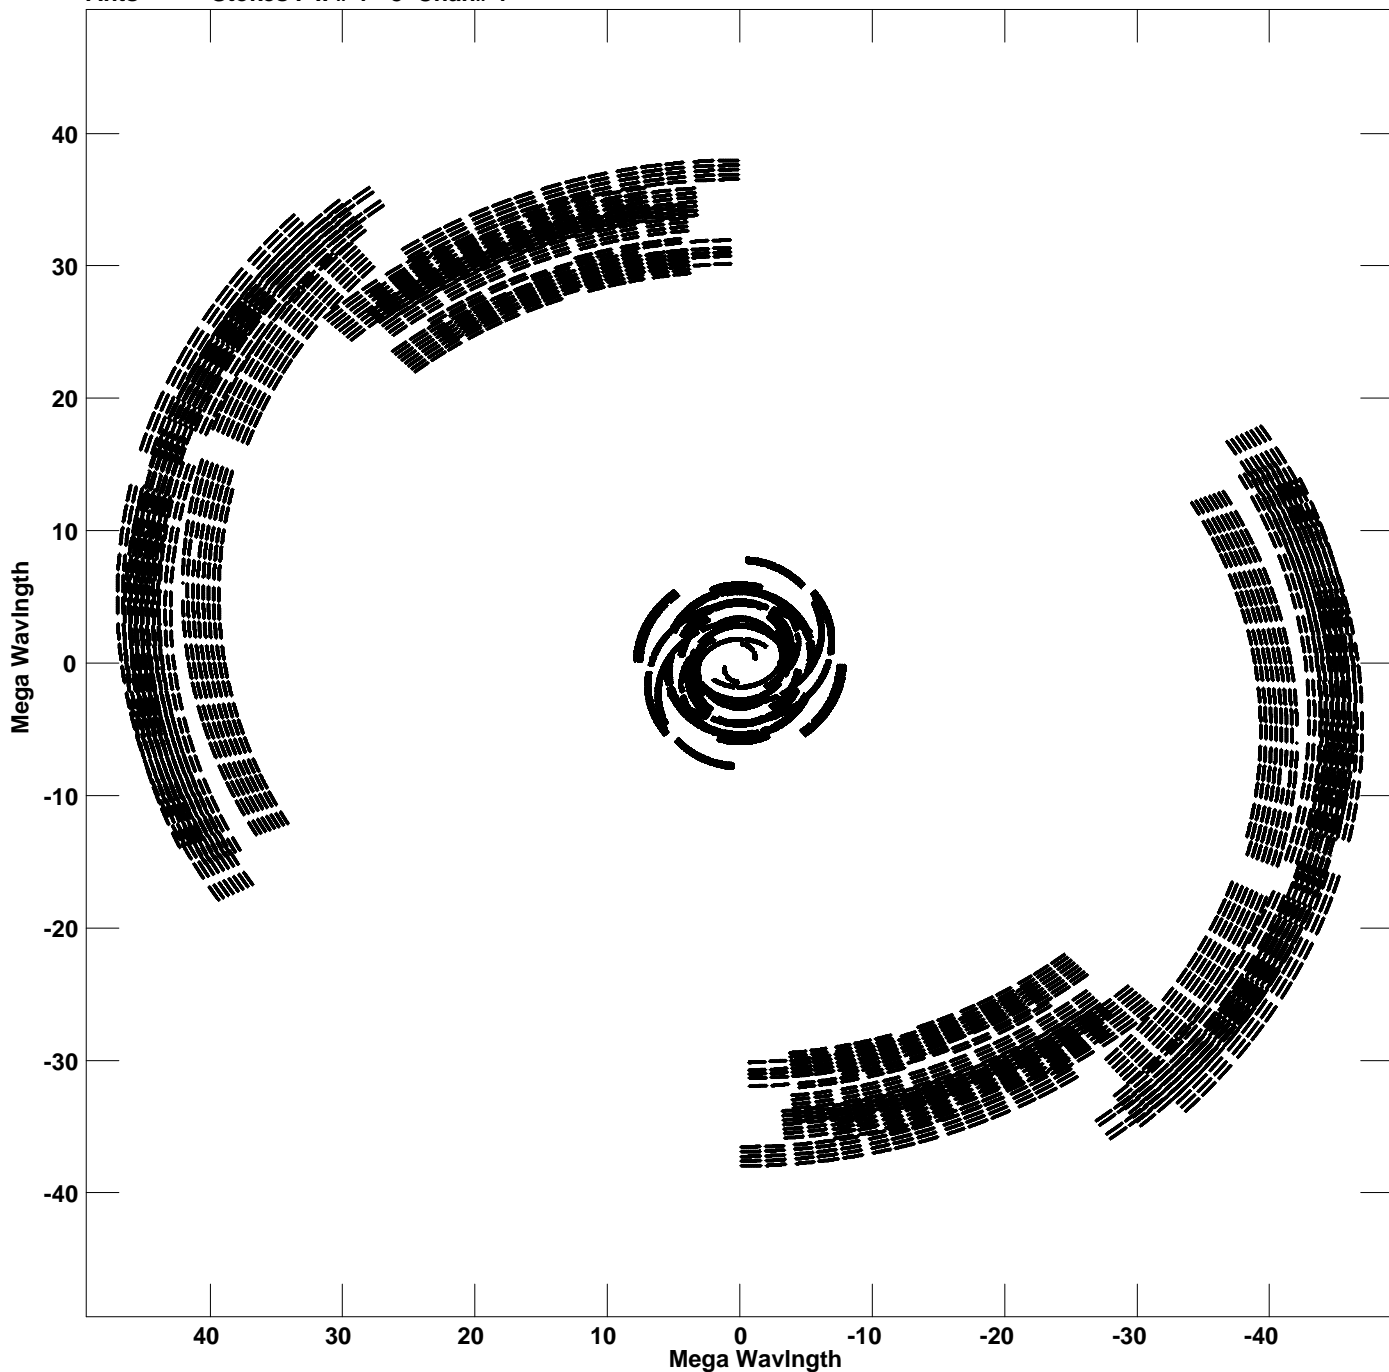

Plot file version 1 created 28-OCT-2016 08:59:46
V vs U for HDFC0155.MULTI.1 Source:HDFC0155
Ants * - * Stokes I IF# 1 - 8 Chan# 1

Freq = 1.6027 GHz, Bw = 16.000 MHz