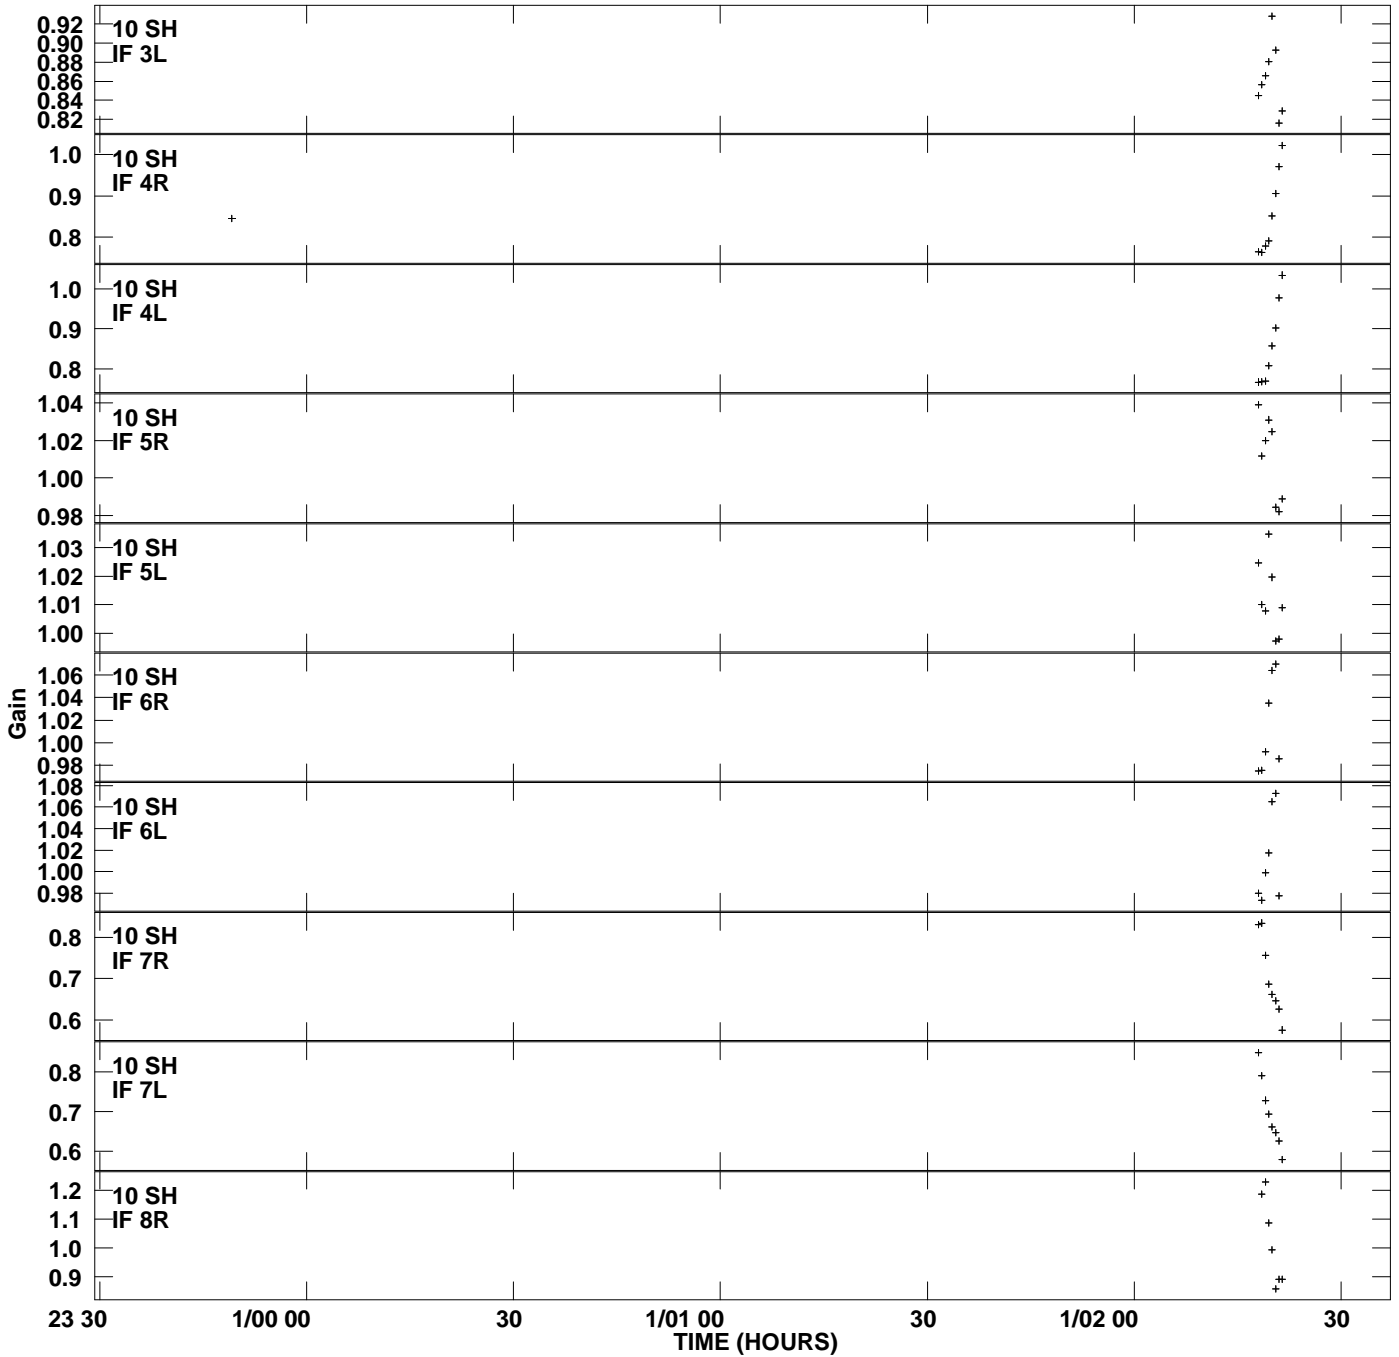

Plot file version 7 created 17-JUL-2014 14:41:39  
Gain amp vs UTC time for 3C345.MULTI.1  
SN 4 Rpol & Lpol IF 1 - 8

Plot file version 8 created 17-JUL-2014 14:41:39  
 Gain amp vs UTC time for 3C345.MULTI.1  
 SN 4 Rpol & Lpol IF 1 - 8

Plot file version 9 created 17-JUL-2014 14:41:39  
Gain amp vs UTC time for 3C345.MULTI.1  
SN 4 Rpol & Lpol IF 1 - 8

Plot file version 10 created 17-JUL-2014 14:41:39  
 Gain amp vs UTC time for 3C345.MULTI.1  
 SN 4 Rpol & Lpol IF 1 - 8

Plot file version 11 created 17-JUL-2014 14:41:39  
Gain amp vs UTC time for 3C345.MULTI.1  
SN 4 Rpol & Lpol IF 1 - 8

Plot file version 12 created 17-JUL-2014 14:41:39  
 Gain amp vs UTC time for 3C345.MULTI.1  
 SN 4 Rpol & Lpol IF 1 - 8

Plot file version 13 created 17-JUL-2014 14:41:39  
Gain amp vs UTC time for 3C345.MULTI.1  
SN 4 Rpol & Lpol IF 1 - 8

Plot file version 14 created 17-JUL-2014 14:41:39  
Gain amp vs UTC time for 3C345.MULTI.1  
SN 4 Rpol & Lpol IF 1 - 8